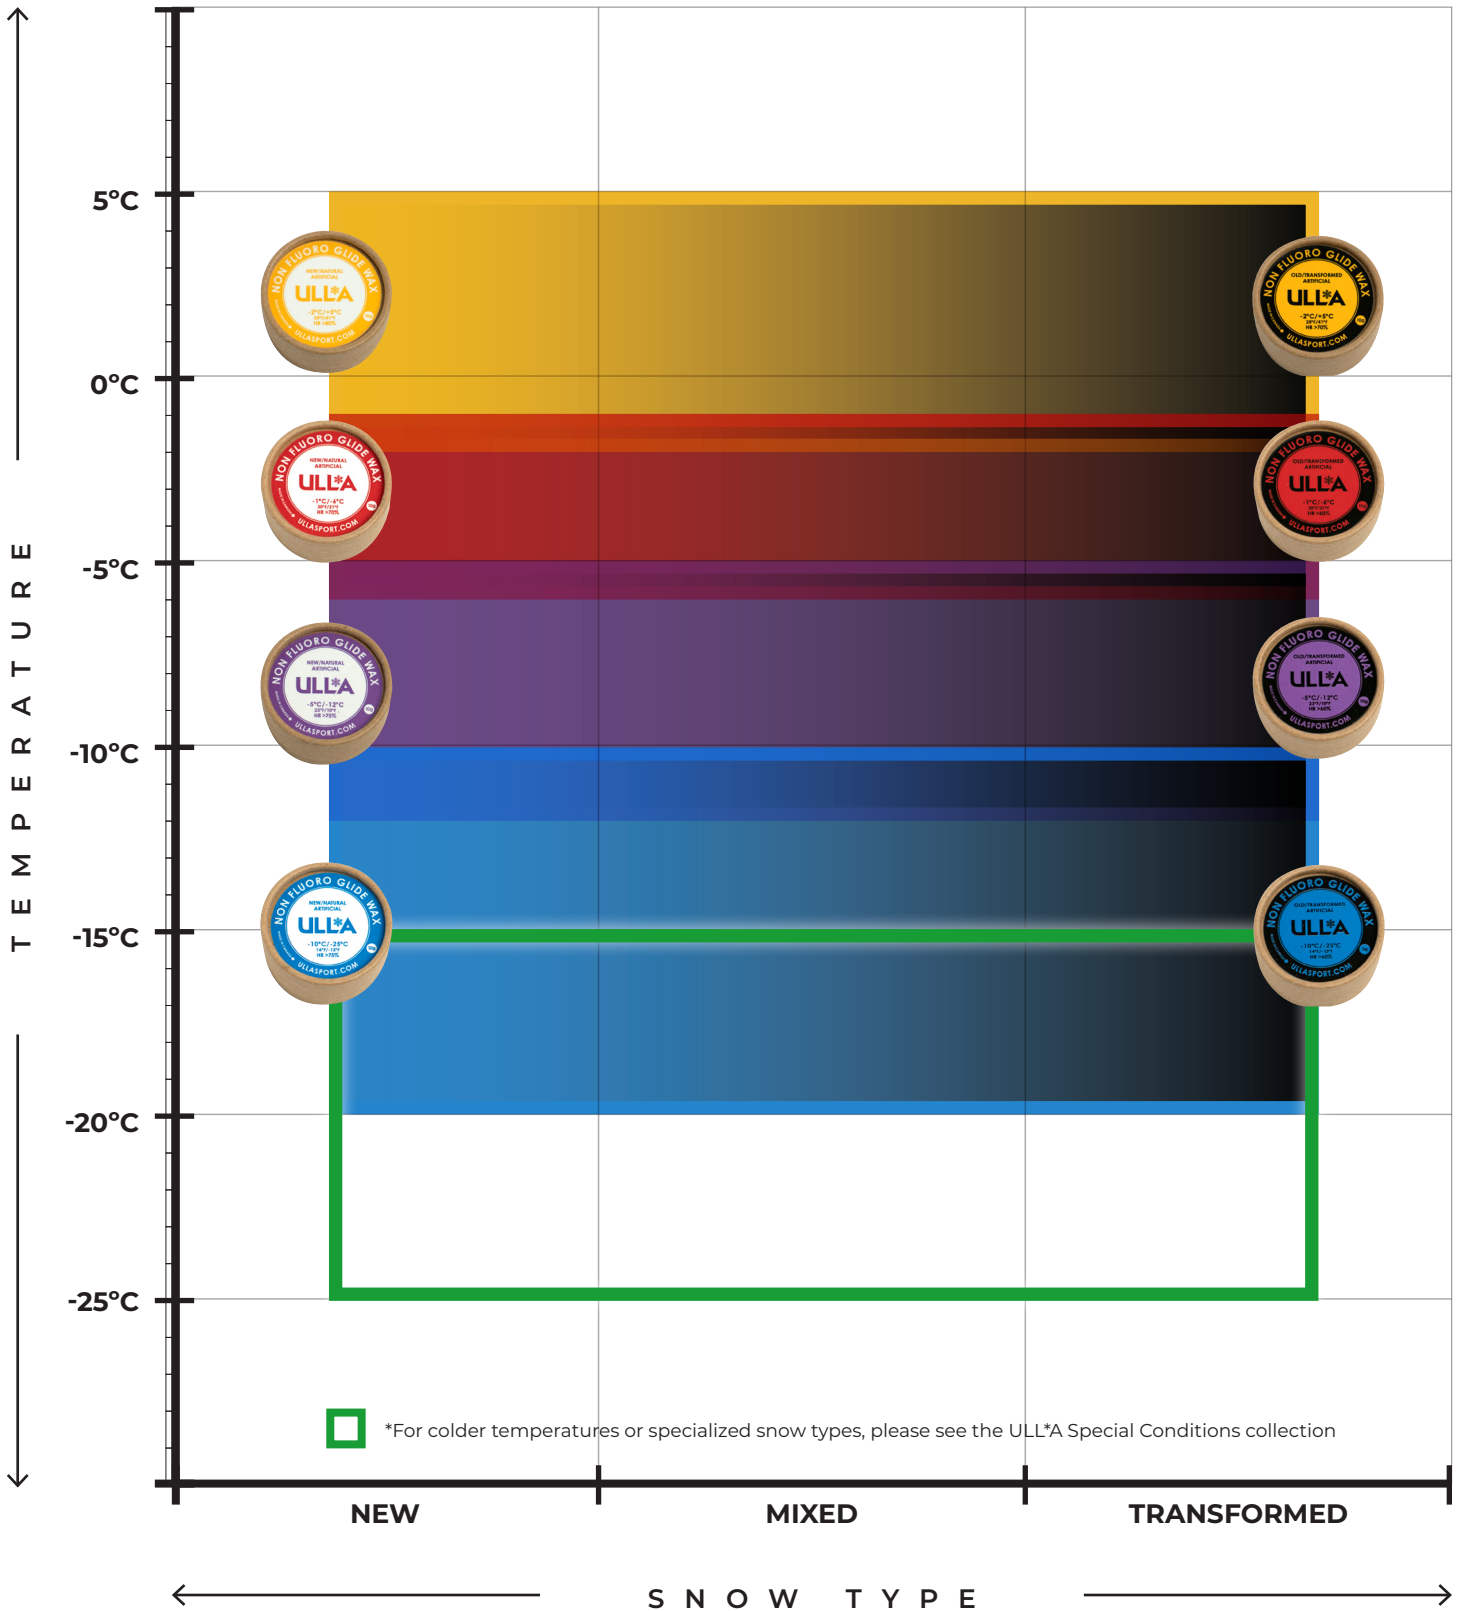

ULLA WAX CHART

GLIDE WAX

ULLA WAX CHART

LIQUID RACE SPEED WAX

ULLA WAX CHART

RACE LINE GLIDE WAX

ULLA WAX CHART

RACE LINE