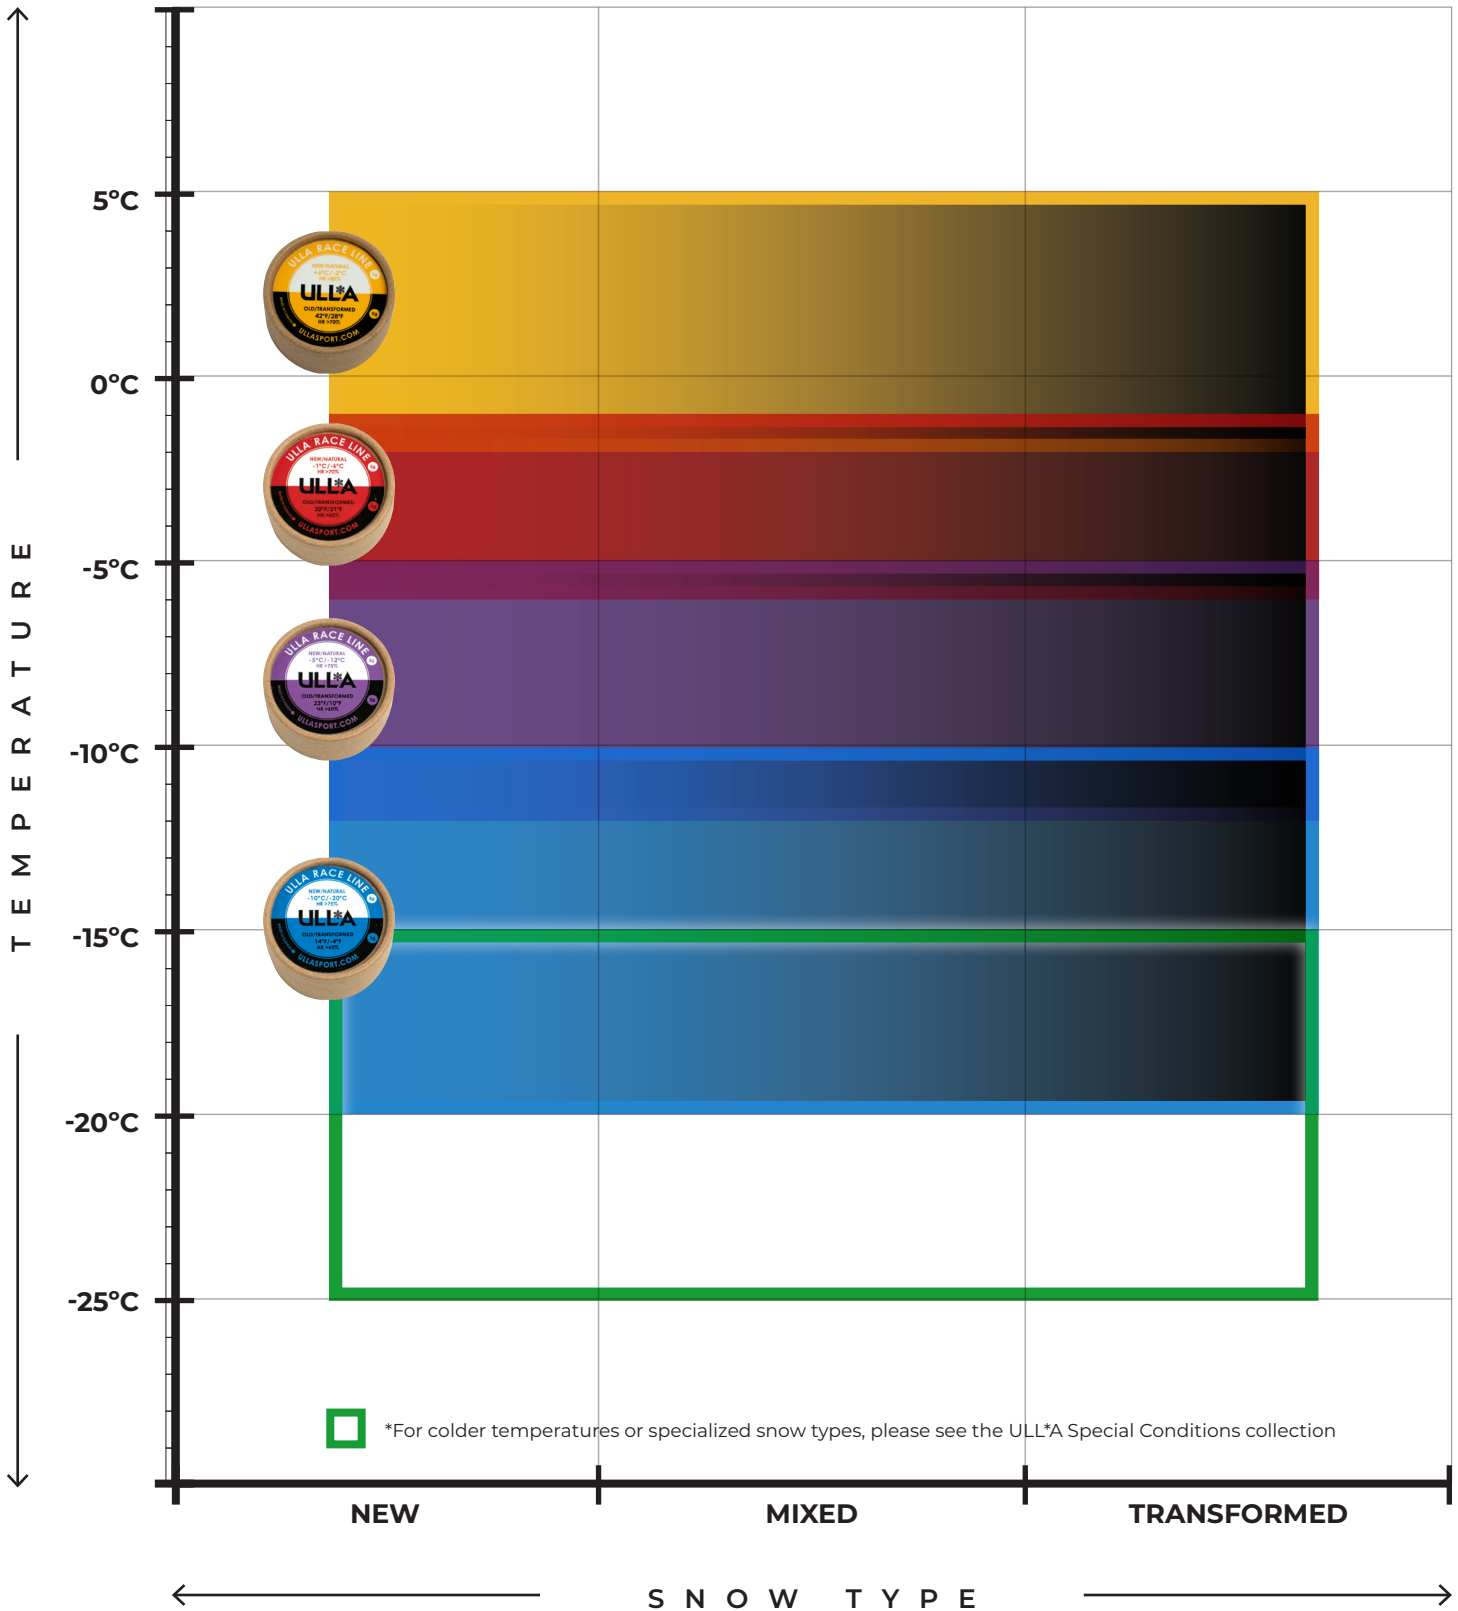

ULLA WAX CHART

GLIDE WAX

ULLA WAX CHART

LIQUID RACE SPEED WAX

ULLA WAX CHART

RACE LINE GLIDE WAX

ULLA WAX CHART

RACE LINE