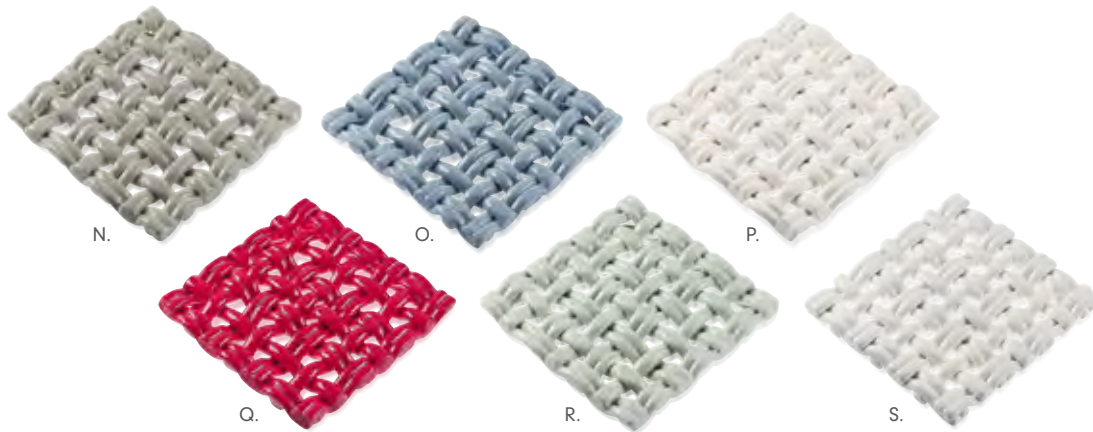

- N.
- O.
- P.
- Q.
- R.
- S.

- N. 4860GR - SQUARE TRIVET GREIGE 8" X 8"
- O. 4860MS - SQUARE TRIVET MORNING SKY 8" X 8"
- P. 4860MW - SQUARE TRIVET MATTE WHITE 8" X 8"
- Q. 4860RD - SQUARE TRIVET RED 8" X 8"
- R. 4860SB - SQUARE TRIVET SHEER BLUE 8" X 8"
- S. 4860WH - SQUARE TRIVET WHITE 8" X 8"