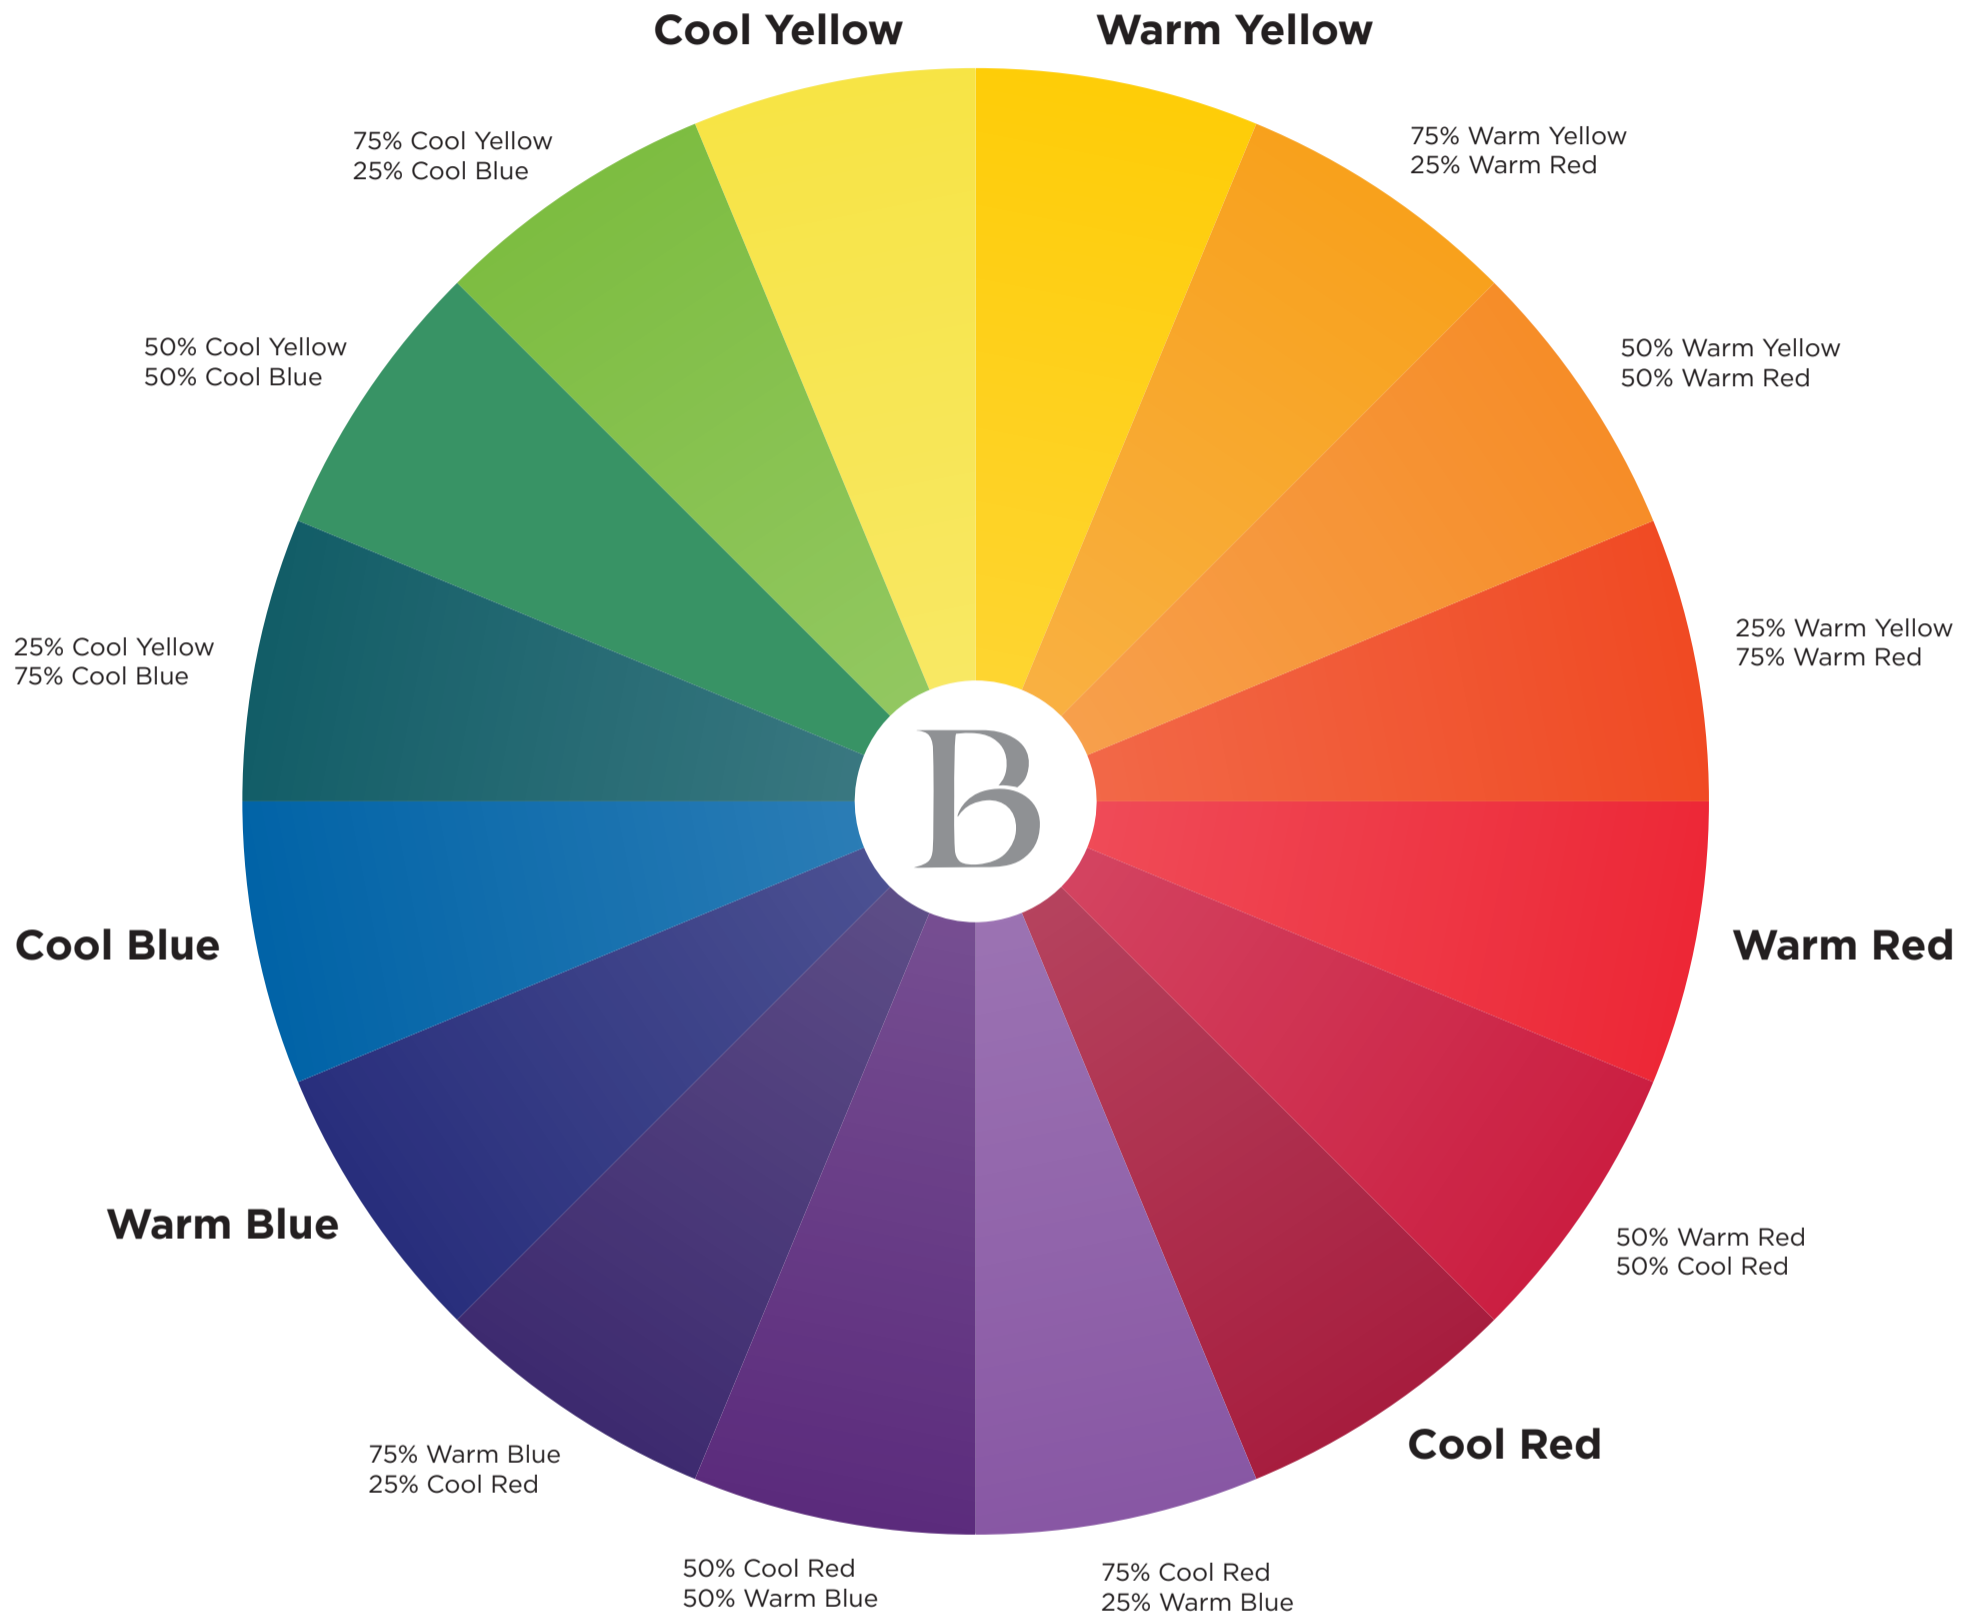

ACRYLIC

THE 6 COLOUR MIXING SYSTEM

COOL

Cool Yellow
**Process Yellow*

Cool Red
**Process Red*

Cool Blue
**Process Blue*

WARM

Warm Yellow

Warm Red

Warm Blue

**Use Process Colours for a CMY Triad to create clean and bright mixes.*