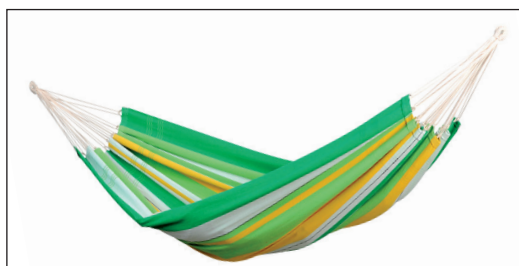

AMAZONAS[®]

LAMBADA

Tropical • AZ-1014160 • EAN 4030454000307

Mango • AZ-1014180 • EAN 4030454000529

Apple • AZ-1014150 • EAN 4030454003711

Lambada is the more affordable alternative to our ever popular Barbados hammocks. Just a bit smaller and only 20% lighter in material weight, the comfortable Lambada is a perfect value for those to whom a 150 kg weight capacity is the ideal.

Product data:

ca. 210 x 140 cm	ca. 320 cm	max. 150 kg	ca. 1,4 kg

- Material: 85% cotton (recycled), 15 % polyester
- Packaging: Reusable bag made of colour-coordinated hammock material including hammock book (see picture above)
- Can be combined with: Frames: Olymp, Apollo, Kronos, Madera, Sumo
Accessories: Easy+, Jumbo, Smartrope, Microrope, Liana, Sono
- Customs tariff number: 63069000110
- Country of origin: Brazil
- Individual pack dimensions: approx. 350 x 250 x 100 mm