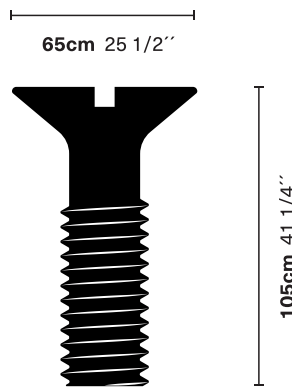

Screw

Designed by Eero Aarnio 1991

Eero's approach to industrial design has often seen simple and hidden forms become real and visible objects. Screws are used in most pieces of furniture – but the Screw table loses its hardware association and becomes part of a household in a new way.

Dimensions:

LARGE

65 cm diameter x
105 cm height

SMALL

65 cm diameter x
57 cm height

Weight:

Net weight: 16 kg
Gross weight: 18 kg

Net weight: 14 kg
Gross weight: 16 kg