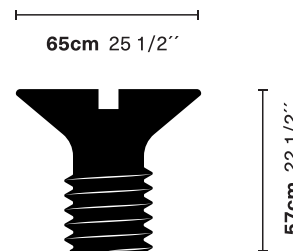

Dimensions:

LARGE

65 cm diameter x
105 cm height

SMALL

65 cm diameter x
57 cm height

Weight:

Net weight: 16 kg
Gross weight: 18 kg

Net weight: 14 kg
Gross weight: 16 kg