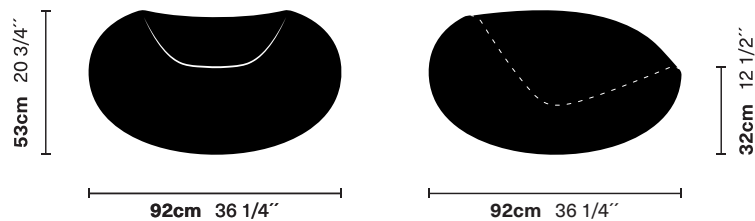

Pastil

Designed by Eero Aarnio 1967

Eero made the first prototype of the Pastil out of polystyrene, which helped him to verify the measurements, ergonomics and rocking ability. In 1968 he received the American Industrial Award for its comfortable form and unique aesthetic.

Dimensions: 92 cm width x 92 cm depth x 53 cm height

Weight: Net weight: 12 kg
Gross weight: 15 kg

Materials: Fibreglass, Gelcoat finish

Colours:

| | |
|-------------------------------------------------------------------------------------------------------|--------------------------------------------------------------------------------------------------------|
|  Green RAL 1107070 |  White RAL 9016 |
|  Yellow RAL 1003 |  Orange RAL 2011 |
|  Red RAL 3028 |  Blue RAL 5002 |
|  Black RAL 9017 |  Pink RAL 3507030 |