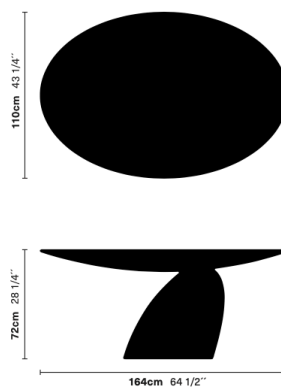

# Parabel

Designed by Eero Aarnio 1993

The Parabel table was first shown at the International Furniture Fair in Cologne, Germany in January 2002. The table comes in three sizes; small, large and oval. It is only available in white, the colour Eero specified to best showcase its sculptural details.

## Dimensions:

### LARGE

130 cm diameter x  
72 cm height

### OVAL

164 cm width x 110 cm  
depth x 72 cm height