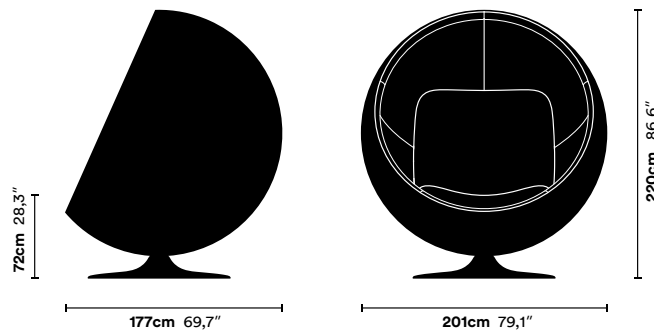

Giant Ball Chair

Designed by Eero Aarnio 2017 (1963)

The giant version of the iconic classic was born in Eero Aarnio's mind many years ago seeing how much the Ball Chair sparked joy for small children. He wanted to create the same experience for adults. The designer strongly feels that as we grow up, we often lose our inner child in the process and overthink our surrounding world. Throughout his career Eero Aarnio has strived to preserve the child-like playfulness and curiosity that makes life so wonderful. Giant Ball Chair is a reminder about embracing the inner child and allowing moments of pure happiness.

Dimensions: 201 cm width x 177 cm depth x 220 cm height

Weight: Net weight: 170 kg
Gross weight: 200 kg

Materials: Fibreglass shell, Gelcoat finish
Colour: white

Aluminum base

Polyurethane foam cushions
FR Foam Crib 5