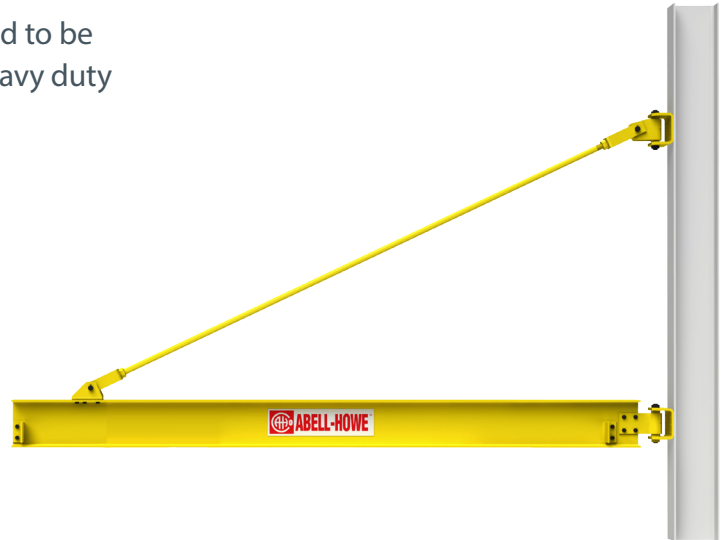

### CAPACITY UP TO 5 TONS

The Abell-Howe J-900 Series was developed to be an all purpose tie rod wall mount jib for heavy duty industrial applications.

#### SPECIFICATIONS

Up to 200 degree rotation.

Fabricated, steel wall bracket fittings with bearings.

Threaded tie rods provide take-up for boom leveling.

End stops at both ends of the boom to limit trolley travel.

#### OPTIONAL ACCESSORIES

Rotational stops

Available in Motorized versions (consult factory)

Wind or Position Lock

Galvanizing

Spark-resistant and/or explosion proof construction for hazardous locations

Messenger wire assembly

Electric, Air or Hand-gearred rotation.