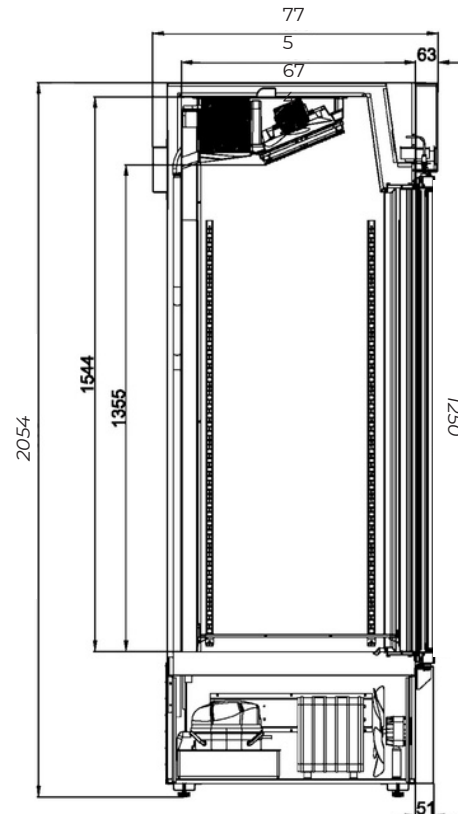

Upright Display Fridge 1082L - 2 Door - Flat Glass - Lightbox

| Upright Display Fridge

Upright Display Fridge 1082L - 2 Door - Flat Glass - Lightbox

| Upright Display Fridge

SPECIFICATIONS

Part Number	3736234	Internal Light	LED	External (mm)	
Volume	1082L	Colour Temp.	6500K	Width	1200
Unit Weight	195kg	Display Lightbox	Yes	Height	775
Packaged Weight	210kg	No. of Doors	2	Depth	2054
Adjustable Temp. Range	-1 to 5°C	Door Type	Glass	Height	Internal (mm)
Max. Ambient Temp. Range	43°C	Door Glass Type	Double glazed Low-E Glass + Argon Gas	Width	1090
Climate Class	3M1	Door Shape	Flat	Height	674
GEMS Star Rating	5	Door Style	Hinged	Depth	1250
Energy Consumption	8.75kWh/24h	Door Lock	Yes	Height	Packaged (mm)
Refrigeration Capacity	1065W	Self-Closing Door	Yes	Width	1240
Refrigerant	R290	Door Swing Dimension	512mm	Height	790
Air-Circulation	Fan Forced	Total Depth of Door Open	1303mm	Depth	2120
Rated Current	5A	No. of Shelves incl. Base per door	6	Height	
Electrical Voltage	220-240V	Shelf Type	Adjustable		
Frequency	50Hz	Shelf Dimensions	1072(w) x 527(d) mm		
Power Supply	Single Phase	Temp. Controller	Digital		
Power Plug	1 x 10A	Castors	Yes		
Plug Location	Rear, bottom	Colour	Silver		
Cord Length	right 1m	Warranty	2 Years Bromic Extra Care Warranty - Labour and Parts		

DIMENSIONS