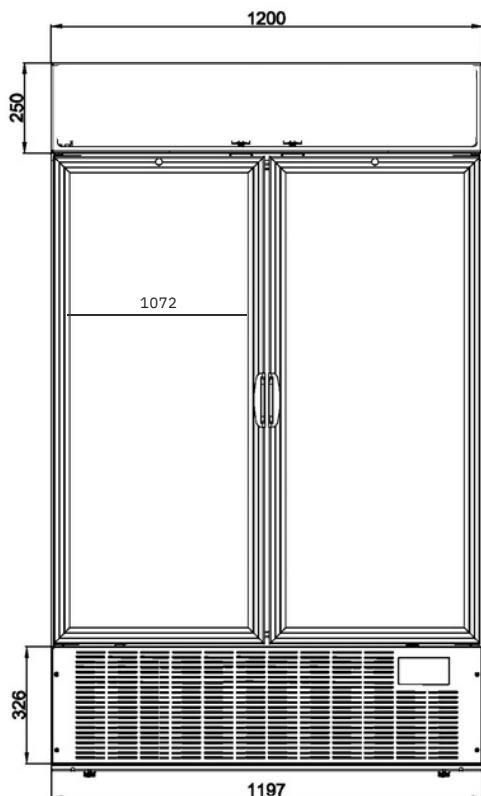

Upright Display Fridge 1082L - 2 Door - Flat Glass - Lightbox

| Upright Display Fridge

Upright Display Fridge 1082L - 2 Door - Flat Glass - Lightbox

| Upright Display Fridge

SPECIFICATIONS

Part Number	3736234	Internal Light	LED	External (mm)	
Volume	1082L	Colour Temp.	6500K	Width	1200
Unit Weight	195kg	Display Lightbox	Yes	Height	775
Packaged Weight	210kg	No. of Doors	2	Depth	2054
Adjustable Temp. Range	-1 to 5°C	Door Type	Glass	Height	Internal (mm)
Max. Ambient Temp. Range	43°C	Door Glass Type	Double glazed Low-E Glass + Argon Gas	Width	1090
Climate Class	3M1	Door Shape	Flat	Height	674
GEMS Star Rating	5	Door Style	Hinged	Depth	1250
Energy Consumption	8.75kWh/24h	Door Lock	Yes	Height	Packaged (mm)
Refrigeration Capacity	1065W	Self-Closing Door	Yes	Width	1240
Refrigerant	R290	Door Swing Dimension	512mm	Height	790
Air-Circulation	Fan Forced	Total Depth of Door Open	1303mm	Depth	2120
Rated Current	5A	No. of Shelves incl. Base per door	6	Height	
Electrical Voltage	220-240V	Shelf Type	Adjustable		
Frequency	50Hz	Shelf Dimensions	1072(w) x 527(d) mm		
Power Supply	Single Phase	Temp. Controller	Digital		
Power Plug	1 x 10A	Castors	Yes		
Plug Location	Rear, bottom	Colour	Silver		
Cord Length	right 1m	Warranty	2 Years Bromic Extra Care Warranty - Labour and Parts		

DIMENSIONS