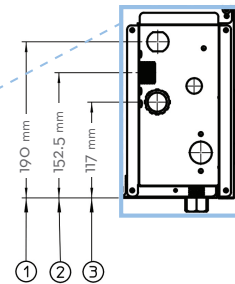

UCGo85APD GOURMET SERIES UNDERCOUNTER WITH PUMP OUT DRAIN

UCGo85APD GOURMET SERIES UNDERCOUNTER WITH PUMP OUT DRAIN

- 1 - Power Cord
- 2 - 19 mm Water Inlet
- 3 - 20 mm Water Drain