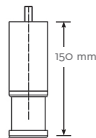

## Ice Form

GOURMET ICE

GOURMET ICE DIMENSIONS	
Height	30.5 mm
Diameter	34.25 mm

# UCGo85APD GOURMET SERIES UNDERCOUNTER WITH PUMP OUT DRAIN

UCGo85APD GOURMET SERIES UNDERCOUNTER WITH PUMP OUT DRAIN

- 1 - Power Cord
- 2 - 19 mm Water Inlet
- 3 - 20 mm Water Drain

**LEGS INCLUDED**  
150 mm high

## Dimensions

ALL MODELS	
W x D x H (mm)	463 x 566 x 842 on legs