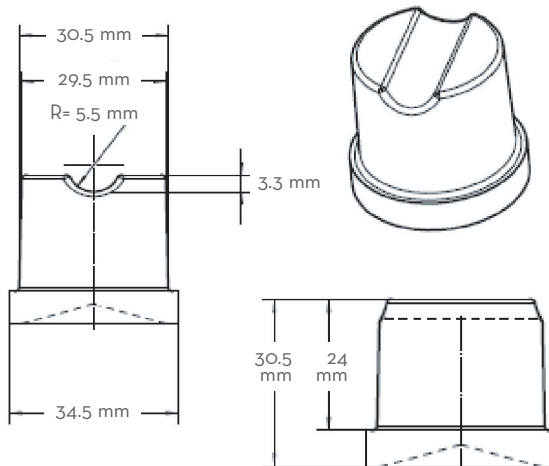

## Ice Form

GOURMET ICE

GOURMET ICE DIMENSIONS	
Height	30.5 mm
Diameter	34.25 mm

## Dimensions

ALL MODELS	
W x D x H (mm)	463 x 566 x 842 on legs