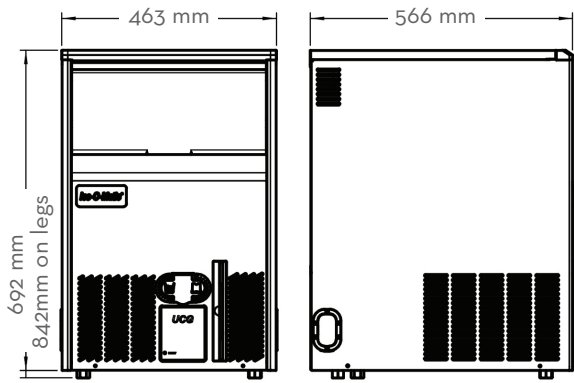

UCGo85APD GOURMET SERIES UNDERCOUNTER WITH PUMP OUT DRAIN

UCGo85APD GOURMET SERIES UNDERCOUNTER WITH PUMP OUT DRAIN

- 1 - Power Cord
- 2 - 19 mm Water Inlet
- 3 - 20 mm Water Drain