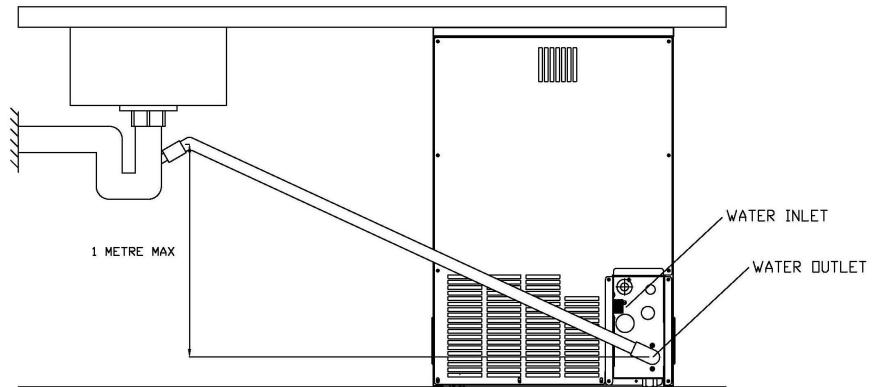

# UCGo85APD GOURMET SERIES UNDERCOUNTER WITH PUMP OUT DRAIN

UCGo85APD GOURMET SERIES UNDERCOUNTER WITH PUMP OUT DRAIN

- 1 - Power Cord
- 2 - 19 mm Water Inlet
- 3 - 20 mm Water Drain

**LEGS INCLUDED**  
150 mm high

## Dimensions

ALL MODELS	
W x D x H (mm)	463 x 566 x 842 on legs