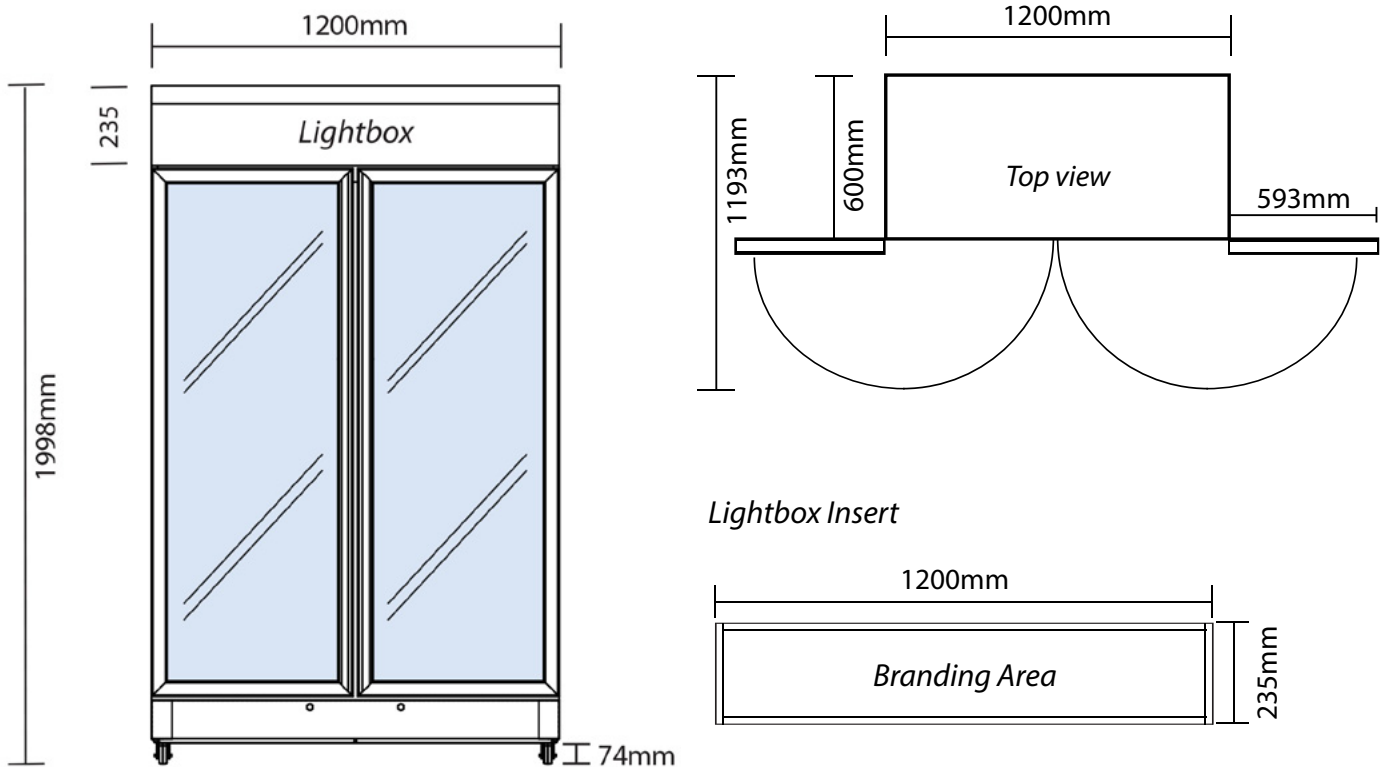

Flat Glass Door 960L LED Display Fridge

| Vertical Display & Storage

Flat Glass Door 960L LED Display Fridge

| Vertical Display & Storage

SPECIFICATIONS				DIMENSIONS	
Model Number	GM1000LWECO	Colour	White	External (mm)	
Part Number	3736252	Display Light Box	Yes	Width	1200
Volume	960L	Internal Light	LED	Depth	690
Unit Weight	177kg	No. of Doors	2	Height	1998
Packaged Weight	182kg	Door Type	Glass	Internal (mm)	
Adjustable Temp. Range	+1°C to +7°C	Door Glass Type	Double glazed	Width	1090
Max. Ambient Temp.	38°C	Door Style	Hinged	Depth	545
Climate Class	3M1	Door Shape	Flat	Height	1707
Energy Consumption	7.38kWh/24h	Door Swing Dimension	593mm	Packaged (mm)	
GEMS Star Rating	6 stars	Total Depth of door open	1193mm	Width	1270
Refrigeration Capacity	650W	Self-Closing Door	Yes	Depth	754
Refrigerant	R290	Door Lock	Yes	Height	2115
Rated Current	4A	No. of Shelves incl Base	5		
Electrical Voltage	220-240V	Shelf Type	Adjustable		
Frequency	50Hz	Shelves Dimensions	527(w) x 478(d) mm		
Power Supply	Single Phase	Temp. Controller	Analogue		
Power Plug	1 x 10A	Castors	Yes		
Plug Location	Bottom left rear	Warranty	2 Years Bromic Extra Care Warranty - Labour and Parts		