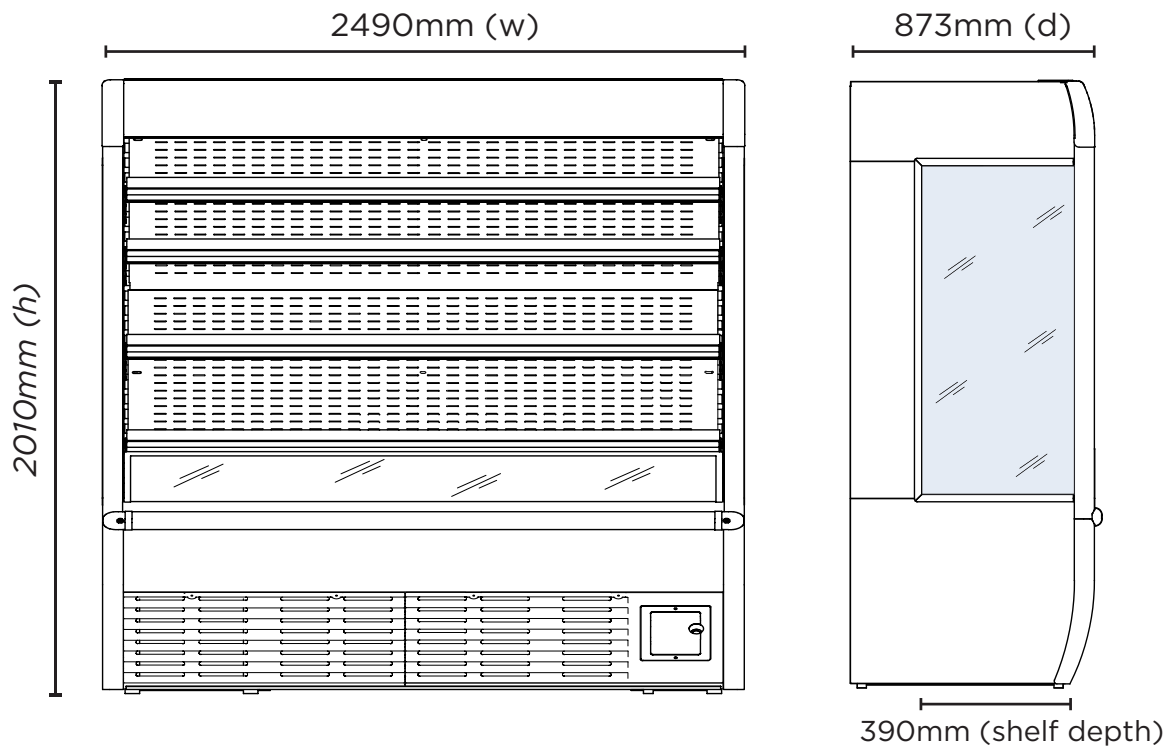

VISION2400 | Vision ECO 2555L LED Open Display

Open Displays

VISION2400
VISION ECO 2555L
LED OPEN DISPLAY

VISION2400 | Vision ECO 2555L LED Open Display

Gelato Displays

SPECIFICATIONS

Part Number	3335277
Capacity	2555L
Temp. Range (°C)	0 to +10°C
Max. Ambient Temp. (°C)	25°C
Refrigeration Capacity	3500W
Current	16.5A
Gross Weight	443kg
Packaged Dimensions	2220 x 2640 x 930 mm
Refrigerant	R507A
Plug Supplied	Yes, 1 x 20A
Plug Location	Rear, bottom right hand
Main Light	corner LED
Air Curtain	Yes
Temp. Controller	Analogue
Casters	Yes
No. of Shelves Incl. Base	5
Shelves Dimensions	2410(w) x 390(d) mm
Colour	White
Warranty	1 year parts & labour
Warranty Service	Bromic Extra Care

DIMENSIONS

External (mm)	
Height	2010
Width	2490
Depth	873
Internal (mm)	
Height	1300
Width	2410
Depth	595