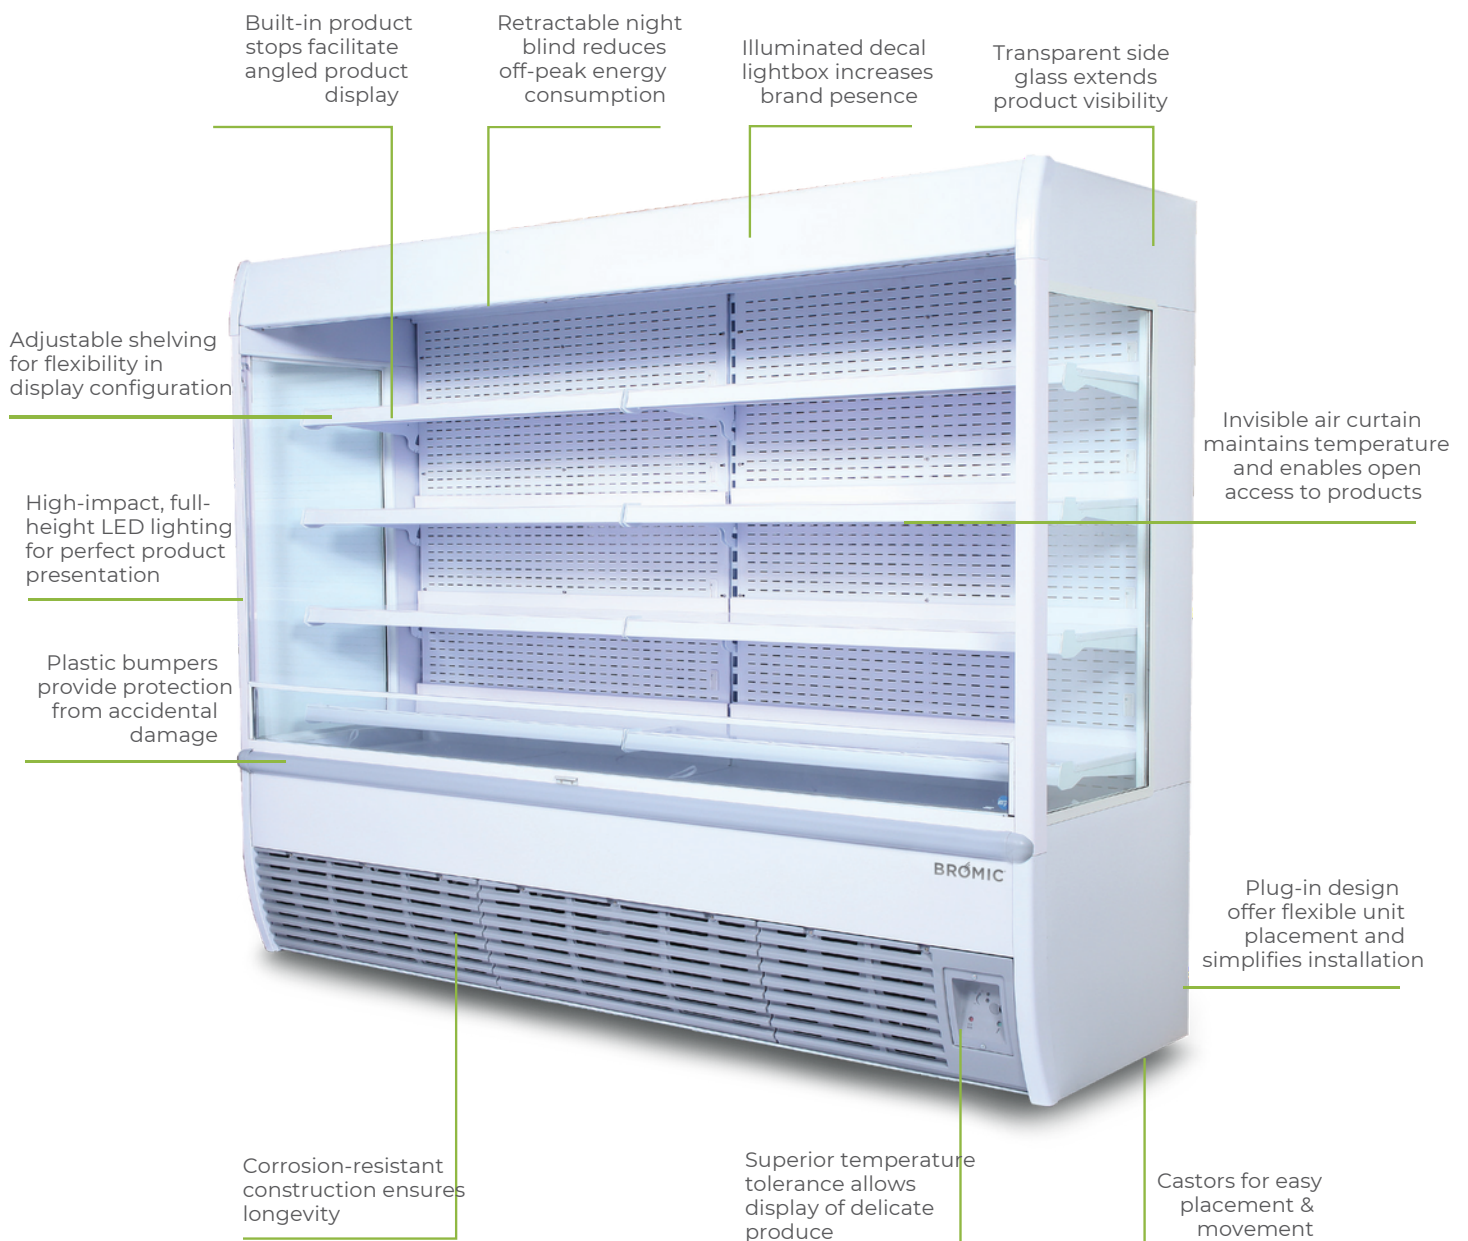

VISION2400 | Vision ECO 2555L LED Open Display

Open Displays

VISION2400
VISION ECO 2555L
LED OPEN DISPLAY

VISION2400 | Vision ECO 2555L LED Open Display

Gelato Displays

SPECIFICATIONS

Part Number	3335277
Capacity	2555L
Temp. Range (°C)	0 to +10°C
Max. Ambient Temp. (°C)	25°C
Refrigeration Capacity	3500W
Current	16.5A
Gross Weight	443kg
Packaged Dimensions	2220 x 2640 x 930 mm
Refrigerant	R507A
Plug Supplied	Yes, 1 x 20A
Plug Location	Rear, bottom right hand
Main Light	corner LED
Air Curtain	Yes
Temp. Controller	Analogue
Casters	Yes
No. of Shelves Incl. Base	5
Shelves Dimensions	2410(w) x 390(d) mm
Colour	White
Warranty	1 year parts & labour
Warranty Service	Bromic Extra Care

DIMENSIONS

External (mm)	
Height	2010
Width	2490
Depth	873
Internal (mm)	
Height	1300
Width	2410
Depth	595