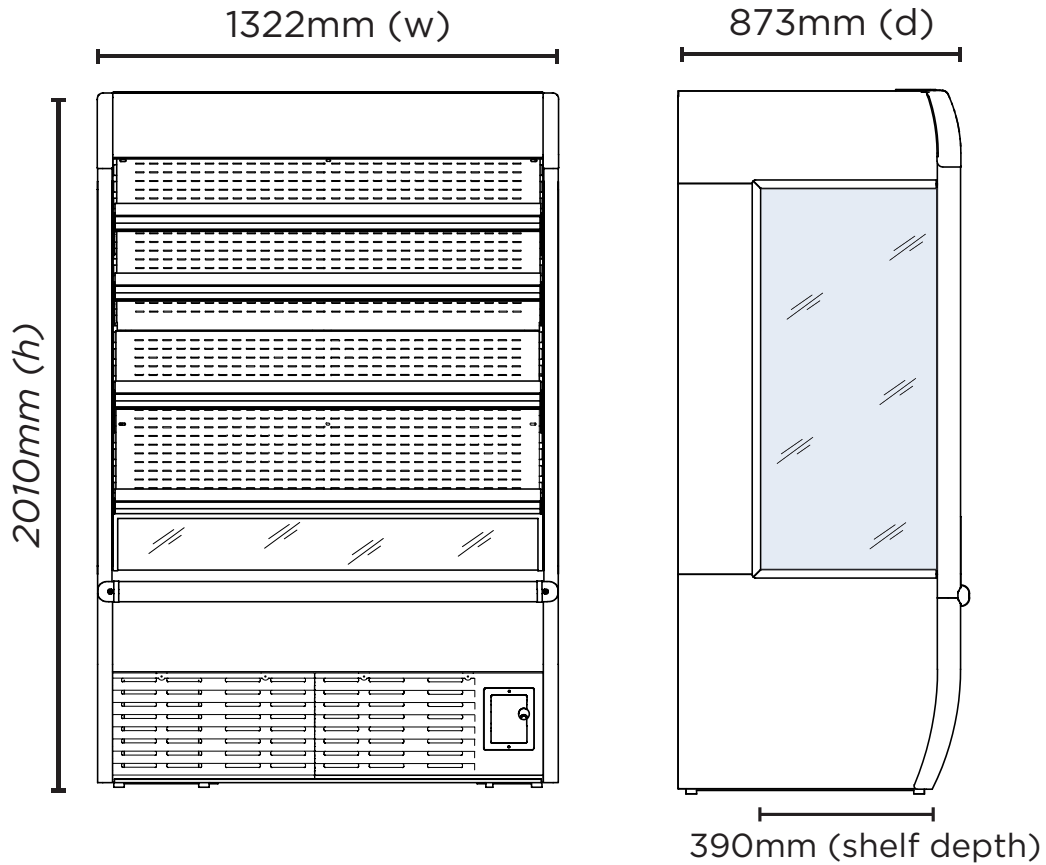

# VISION1200 | Vision ECO 1330L LED Open Display

Gelato Displays

**SPECIFICATIONS**

Part Number	3335274
Capacity	1330L
Temp. Range (°C)	0 to +10°C
Max. Ambient Temp. (°C)	25°C
Refrigeration Capacity	2030W
Current	9.6A
Gross Weight	266kg
Packaged Dimensions	2220 x 1470 x 930 mm
Refrigerant	R507A
Plug Supplied	Yes, 1 x 10A
Plug Location	Rear, bottom right hand
Main Light	corner LED
Air Curtain	Yes
Temp. Controller	Analogue
Casters	Yes
No. of Shelves Incl. Base	5
Shelves Dimensions	1240(w) x 390(d) mm
Colour	White
Warranty	1 year parts & labour
Warranty Service	Bromic Extra Care

**DIMENSIONS**

External (mm)	
Height	2010
Width	1322
Depth	873
Internal (mm)	
Height	1300
Width	1240
Depth	595