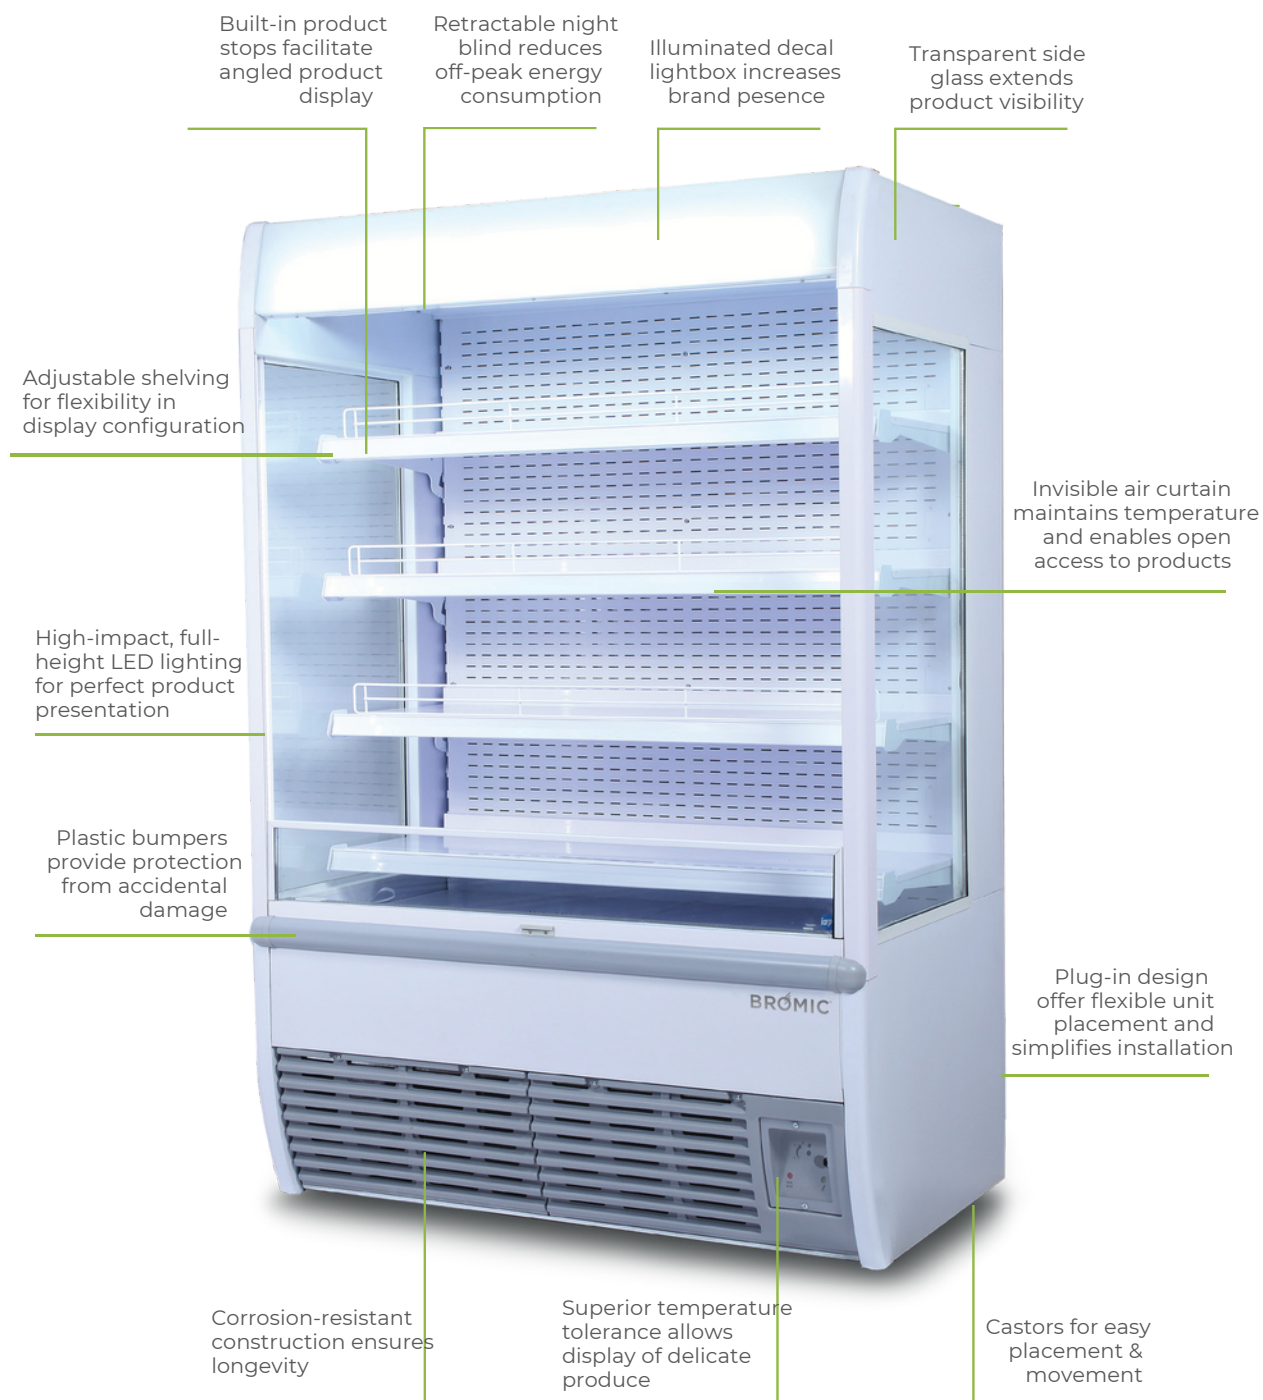

## VISION1200 | Vision ECO 1330L LED Open Display

Open Displays

### VISION1200

VISION ECO  
1330L LED OPEN  
DISPLAY

# VISION1200 | Vision ECO 1330L LED Open Display

Gelato Displays

**SPECIFICATIONS**

Part Number	3335274
Capacity	1330L
Temp. Range (°C)	0 to +10°C
Max. Ambient Temp. (°C)	25°C
Refrigeration Capacity	2030W
Current	9.6A
Gross Weight	266kg
Packaged Dimensions	2220 x 1470 x 930 mm
Refrigerant	R507A
Plug Supplied	Yes, 1 x 10A
Plug Location	Rear, bottom right hand
Main Light	corner LED
Air Curtain	Yes
Temp. Controller	Analogue
Casters	Yes
No. of Shelves Incl. Base	5
Shelves Dimensions	1240(w) x 390(d) mm
Colour	White
Warranty	1 year parts & labour
Warranty Service	Bromic Extra Care

**DIMENSIONS**

External (mm)	
Height	2010
Width	1322
Depth	873
Internal (mm)	
Height	1300
Width	1240
Depth	595