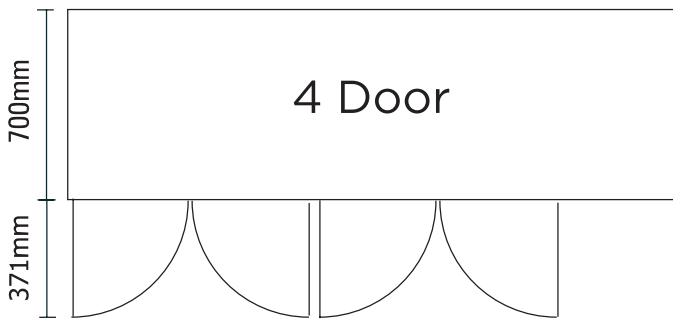

Underbench Glass Door Display Fridge 553L LED

| Bar Fridges & Freezers

Underbench Glass Door Display Fridge 553L LED

| Bar Fridges & Freezers

SPECIFICATIONS DIMENSIONS

Model Number	UBC2230GD-NR	Colour	Stainless Steel	External (mm)
Part Number	3735212-NR	Internal Light	LED	Width 2230
Volume	553L	No. of Doors	4	Depth 725
Unit Weight	180kg	Door Type	Glass	Height 850
Packaged Weight	185kg	Door Glass Type	Double glazed	
Adjustable Temp. Range	+1°C to +5°C	Door Style	Hinged	Internal (mm)
Max. Ambient Temp.	32°C	Door Lock	No	Width 1772
Climate Class	3M1	Self-Closing Door	Yes	Depth 530
Energy Consumption	6.08kWh/24h	Door Swing Dimension	371mm	Height 589
GEMS Star Rating	2 stars	Total Depth of Door Open	1071mm	
Refrigeration Capacity	345W	No. of Shelves Incl. Base Per Door	3	Packaged (mm)
Refrigerant	R290	Shelf Type	Adjustable	Width 2260
Rated Current	6.08A	Shelves Dimensions	333(w) x 530(d) mm	Depth 730
Electrical Voltage	220-240V	Temp. Controller	Digital	Height 910
Frequency	50Hz	Castors	Yes	
Power Supply	Single Phase	Warranty	2 Years, Parts & Labour	
Power Plug	1 x 10A		Bromic Extra Care	
Plug Location	Bottom Right			