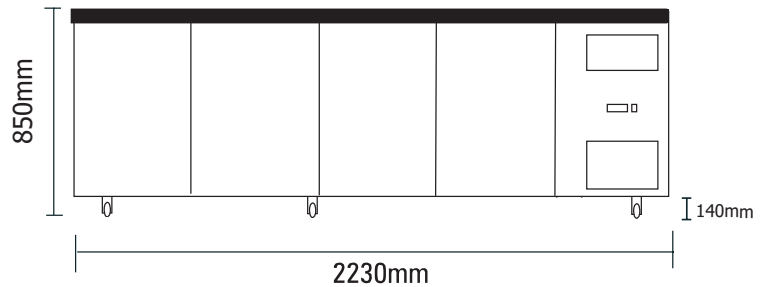

Underbench Glass Door Display Fridge 553L LED

| Bar Fridges & Freezers

Underbench Glass Door Display Fridge 553L LED

| Bar Fridges & Freezers

SPECIFICATIONS DIMENSIONS

Model Number	UBC2230GD-NR	Colour	Stainless Steel	External (mm)
Part Number	3735212-NR	Internal Light	LED	Width 2230
Volume	553L	No. of Doors	4	Depth 725
Unit Weight	180kg	Door Type	Glass	Height 850
Packaged Weight	185kg	Door Glass Type	Double glazed	
Adjustable Temp. Range	+1°C to +5°C	Door Style	Hinged	Internal (mm)
Max. Ambient Temp.	32°C	Door Lock	No	Width 1772
Climate Class	3M1	Self-Closing Door	Yes	Depth 530
Energy Consumption	6.08kWh/24h	Door Swing Dimension	371mm	Height 589
GEMS Star Rating	2 stars	Total Depth of Door Open	1071mm	
Refrigeration Capacity	345W	No. of Shelves Incl. Base Per Door	3	Packaged (mm)
Refrigerant	R290	Shelf Type	Adjustable	Width 2260
Rated Current	6.08A	Shelves Dimensions	333(w) x 530(d) mm	Depth 730
Electrical Voltage	220-240V	Temp. Controller	Digital	Height 910
Frequency	50Hz	Castors	Yes	
Power Supply	Single Phase	Warranty	2 Years, Parts & Labour	
Power Plug	1 x 10A		Bromic Extra Care	
Plug Location	Bottom Right			