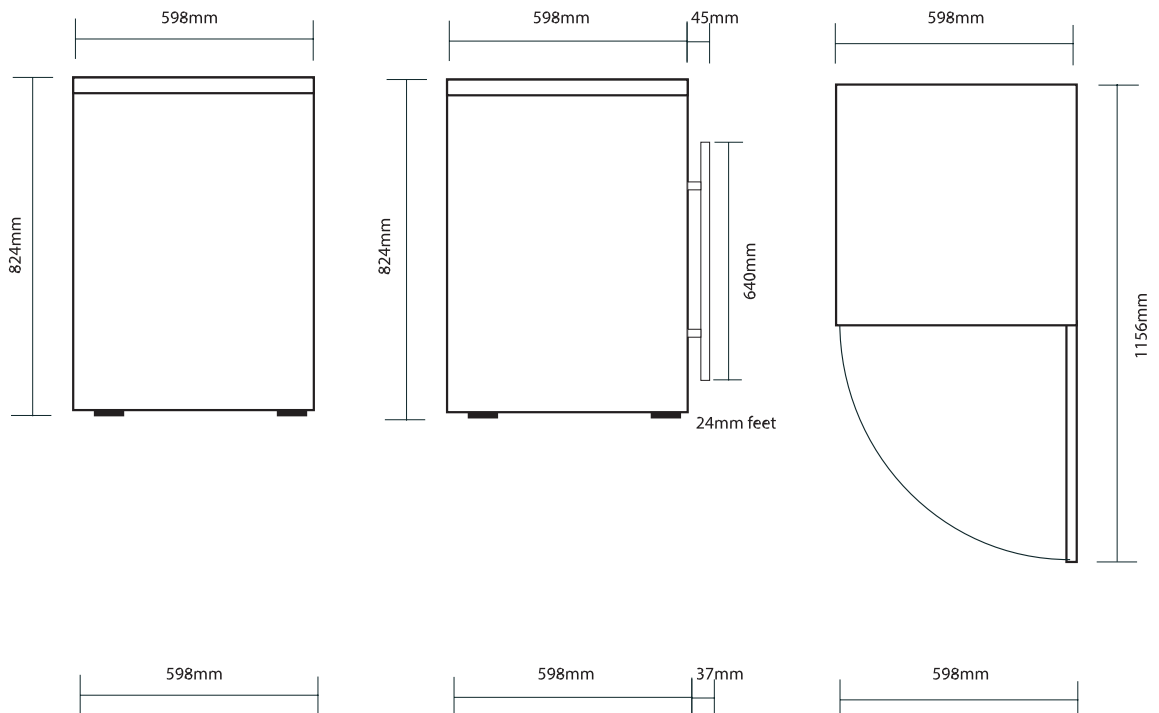

## Underbench Storage Fridge 138L

| Bar Fridges & Freezers

# Underbench Storage Fridge 138L

| Bar Fridges & Freezers

SPECIFICATIONS			DIMENSIONS	
Model Number	UBC0140SD-	Colour	Stainless Steel	External (mm)
Part Number	NR 3736254	Internal Light	No	Width 598
Volume	138L	No. of Doors	1	Depth 635
Unit Weight	36kg	Door Type	Solid	Height 824
Packaged Weight	43kg	Door Glass Type	Double glazed	
Adjustable Temp. Range	+1 to +10°C	Door Style	Hinged	Internal (mm)
Max. Ambient Temp.	32°C	Door Lock	Yes	Width 490
Climate Class	3M1	Self-Closing Door	Yes	Depth 400
Energy Consumption	0.98kWh/24h	Door Swing Dimension	594mm	Height 680
GEMS Star Rating	8 stars	Total Depth of Door Open	1156mm	
Refrigeration Capacity	100W	No. of Shelves Incl. Base Per Door	4	Packaged (mm)
Refrigerant	R600a	Shelf Type	Adjustable	Width 650
Rated Current	1.2A	Shelves Dimensions	510(w) x 360(d) mm	Depth 650
Electrical Voltage	220-240V	Temp. Controller	Digital	Height 885
Frequency	50Hz	Castors	No, Feet + Rollers	
Power Supply	Single Phase	Warranty	2 Years, Parts & Labour	
Power Plug	1 x 10A		Bromic Extra Care	
Plug Location	Rear, bottom			