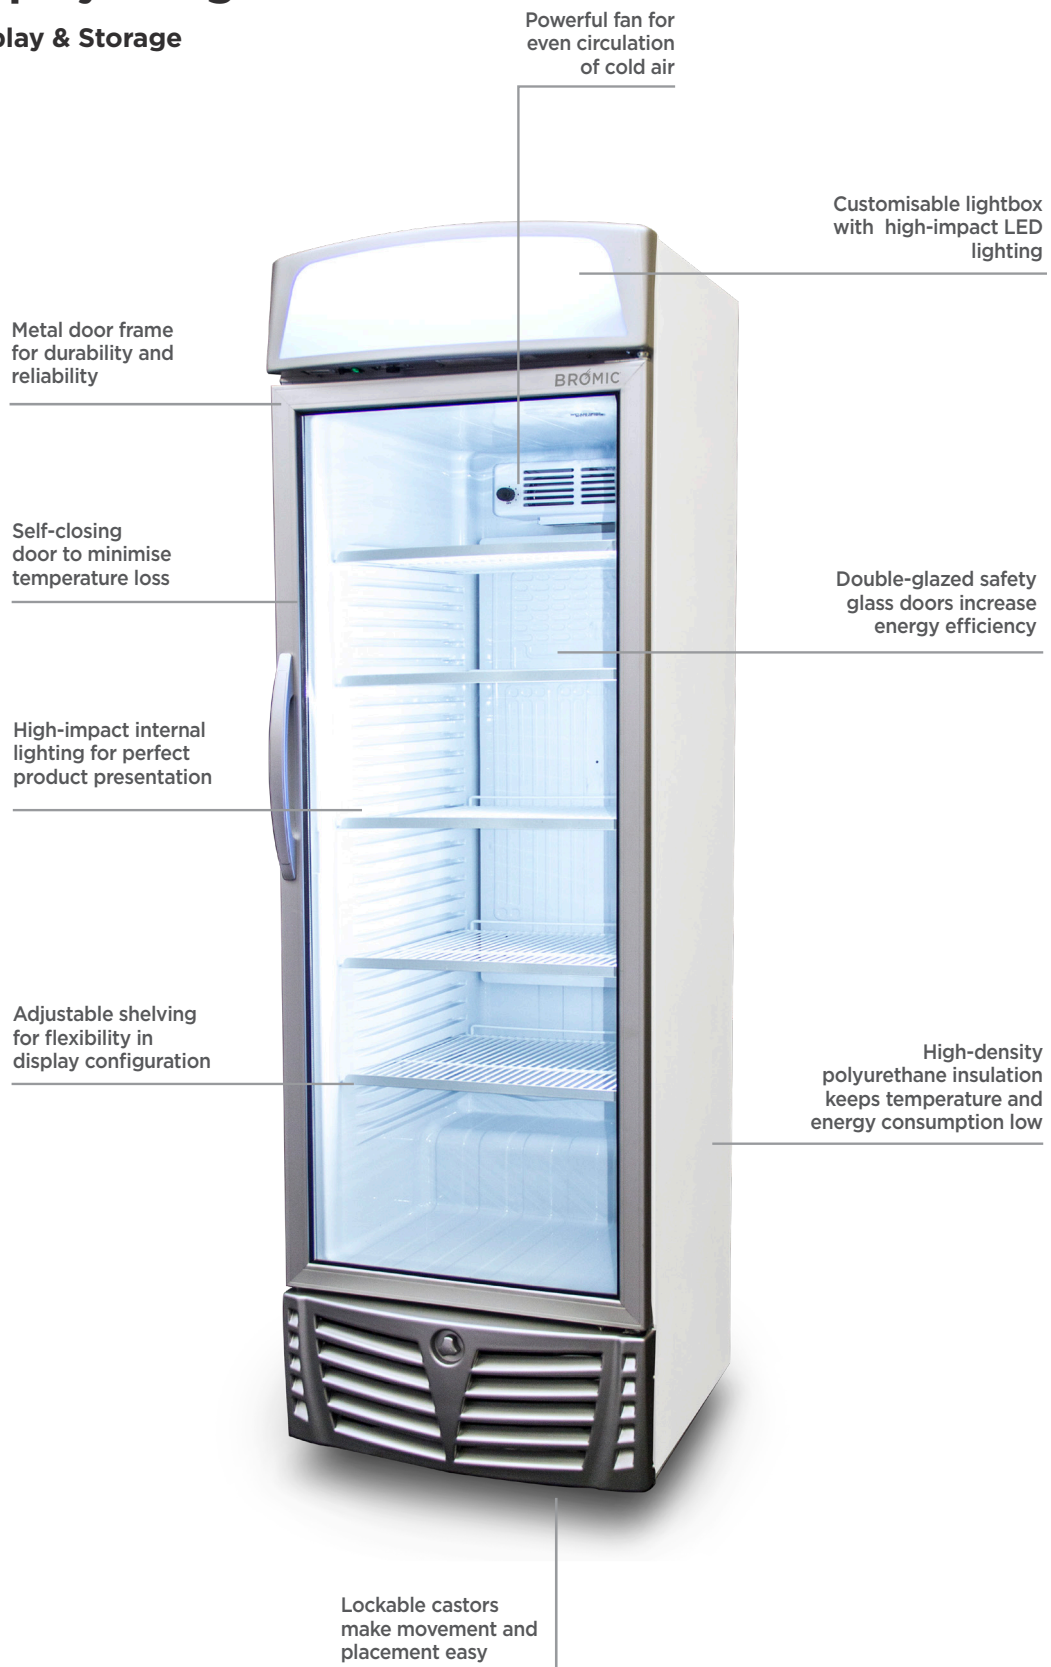

## Flat Glass Door 438L Display Fridge

| Vertical Display & Storage

# Flat Glass Door 438L Display Fridge

| Vertical Display & Storage

SPECIFICATIONS				DIMENSIONS	
Model Number	GM0440L-NR	Colour	White with s/steel details	<b>External (mm)</b>	
Part Number	3736038-NR	Display Light Box	Yes	<b>Width</b>	680
Volume	338L	Internal Light	LED	<b>Depth</b>	655
Unit Weight	110kg	No. of Doors	1	<b>Height</b>	2125
Packaged Weight	115kg	Door Type	Glass	<b>Internal (mm)</b>	
Adjustable Temp. Range	+1°C to +7°C	Door Glass Type	Double glazed	<b>Width</b>	580
Max. Ambient Temp.	40°C	Door Style	Hinged	<b>Depth</b>	495
Climate Class	3M1	Door Shape	Flat	<b>Height</b>	1515
Energy Consumption	3.153kWh/24h	Door Swing Dimension	680mm	<b>Packaged (mm)</b>	
GEMS Star Rating	8 stars	Total Depth of door open	1260mm	<b>Width</b>	760
Refrigeration Capacity	635W	Self-Closing Door	Yes	<b>Depth</b>	705
Refrigerant	R600a	Door Lock	No	<b>Height</b>	2230
Rated Current	1.49A	No. of Shelves incl Base	6		
Electrical Voltage	220-240V	Shelf Type	Adjustable		
Frequency	50Hz	Shelves Dimensions	584(w) x 405(d) mm		
Power Supply	Single Phase	Temp. Controller	Analogue		
Power Plug	1 x 10A	Castors	Yes		
Plug Location	Bottom Left	Warranty	2 Years Bromic Extra Care Warranty - Labour and Parts		
Drainage Points	Base				