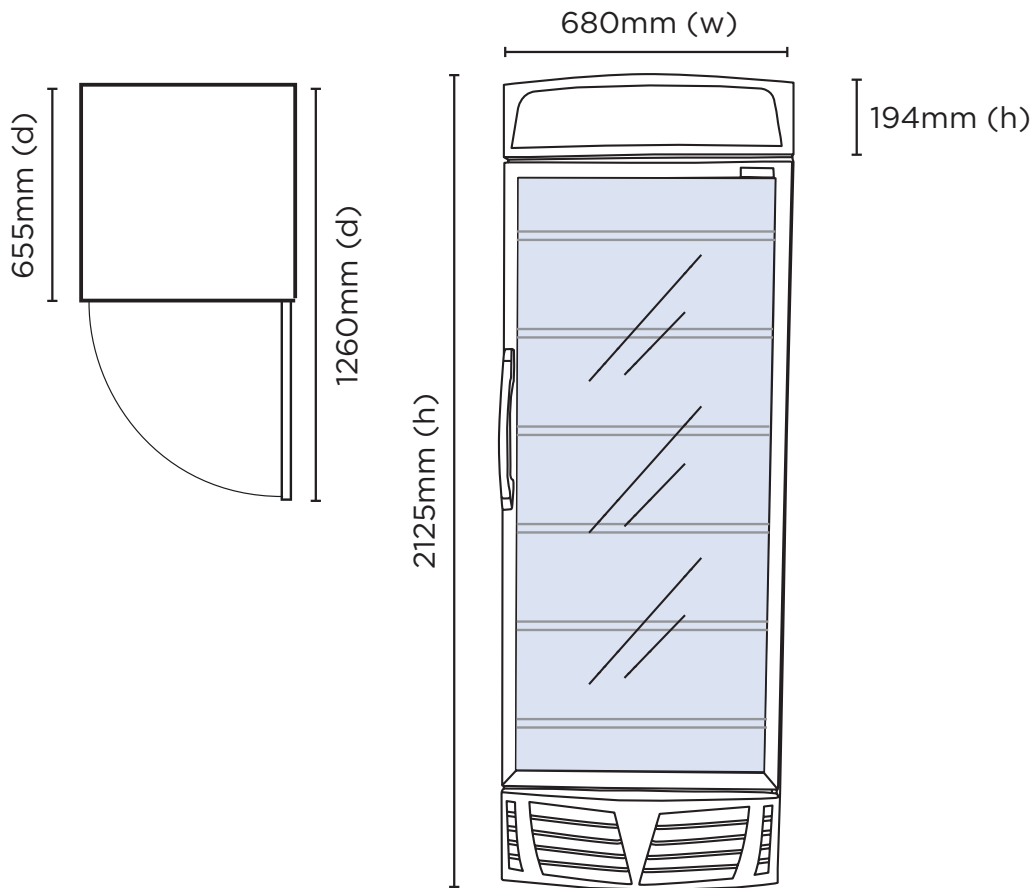

## Flat Glass Door 438L Display Fridge

| Vertical Display & Storage

# Flat Glass Door 438L Display Fridge

| Vertical Display & Storage

SPECIFICATIONS				DIMENSIONS	
Model Number	GM0440L-NR	Colour	White with s/steel details	<b>External (mm)</b>	
Part Number	3736038-NR	Display Light Box	Yes	<b>Width</b>	680
Volume	338L	Internal Light	LED	<b>Depth</b>	655
Unit Weight	110kg	No. of Doors	1	<b>Height</b>	2125
Packaged Weight	115kg	Door Type	Glass	<b>Internal (mm)</b>	
Adjustable Temp. Range	+1°C to +7°C	Door Glass Type	Double glazed	<b>Width</b>	580
Max. Ambient Temp.	40°C	Door Style	Hinged	<b>Depth</b>	495
Climate Class	3M1	Door Shape	Flat	<b>Height</b>	1515
Energy Consumption	3.153kWh/24h	Door Swing Dimension	680mm	<b>Packaged (mm)</b>	
GEMS Star Rating	8 stars	Total Depth of door open	1260mm	<b>Width</b>	760
Refrigeration Capacity	635W	Self-Closing Door	Yes	<b>Depth</b>	705
Refrigerant	R600a	Door Lock	No	<b>Height</b>	2230
Rated Current	1.49A	No. of Shelves incl Base	6		
Electrical Voltage	220-240V	Shelf Type	Adjustable		
Frequency	50Hz	Shelves Dimensions	584(w) x 405(d) mm		
Power Supply	Single Phase	Temp. Controller	Analogue		
Power Plug	1 x 10A	Castors	Yes		
Plug Location	Bottom Left	Warranty	2 Years Bromic Extra Care Warranty - Labour and Parts		
Drainage Points	Base				