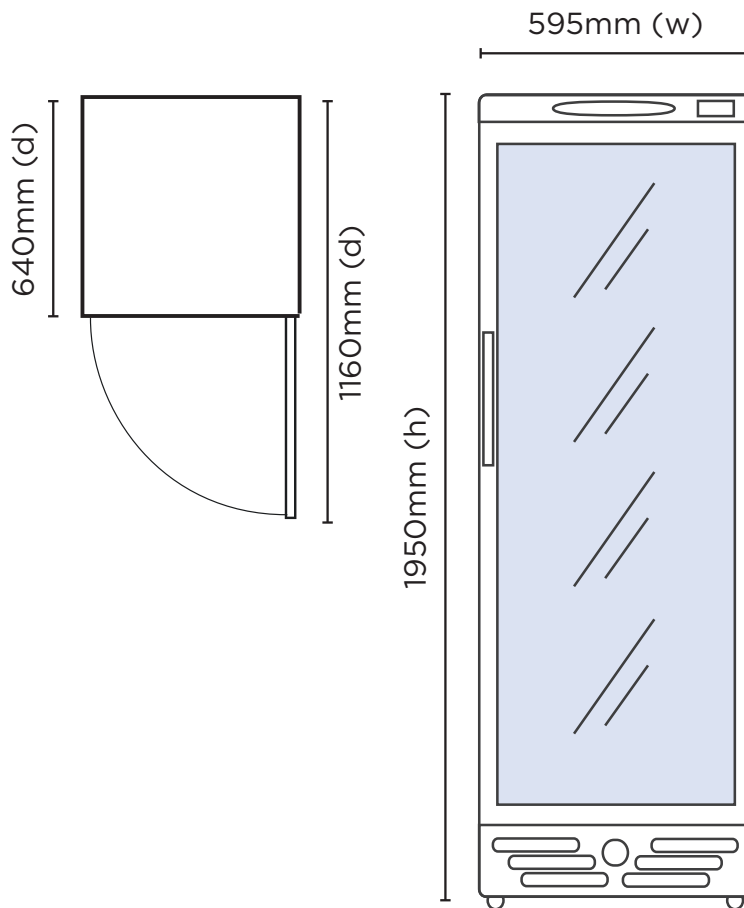

## Flat Glass Door 372L Display Fridge

| Vertical Display & Storage

# Flat Glass Door 372L Display Fridge

| Vertical Display & Storage

SPECIFICATIONS				DIMENSIONS	
Model Number	GM0374-NR	Colour	White with silver trim	<b>External (mm)</b>	
Part Number	3736035-NR	Display Light Box	No	<b>Width</b>	595
Volume	372L	Internal Light	LED	<b>Depth</b>	640
Unit Weight	81kg	No. of Doors	1	<b>Height</b>	1950
Packaged Weight	86kg	Door Type	Glass	<b>Internal (mm)</b>	
Adjustable Temp. Range	+1°C to +7°C	Door Glass Type	Double glazed	<b>Width</b>	505
Max. Ambient Temp.	40°C	Door Style	Hinged	<b>Depth</b>	462
Climate Class	3M1	Door Shape	Flat	<b>Height</b>	1555
Energy Consumption	1.98kWh/24h	Door Swing Dimension	600mm	<b>Packaged (mm)</b>	
GEMS Star Rating	9 stars	Total Depth of door open	1160mm	<b>Width</b>	665
Refrigeration Capacity	350W	Self-Closing Door	Yes	<b>Depth</b>	685
Refrigerant	R600a	Door Lock	No	<b>Height</b>	2010
Rated Current	1.23A	No. of Shelves incl Base	6		
Electrical Voltage	220-240V	Shelf Type	Adjustable		
Frequency	50Hz	Shelves Dimensions	499(w) x 360(d) mm		
Power Supply	Single Phase	Temp. Controller	Analogue		
Power Plug	1 x 10A	Castors	Yes		
Plug Location	Bottom Left	Warranty	2 Years Bromic Extra Care Warranty - Labour and Parts		