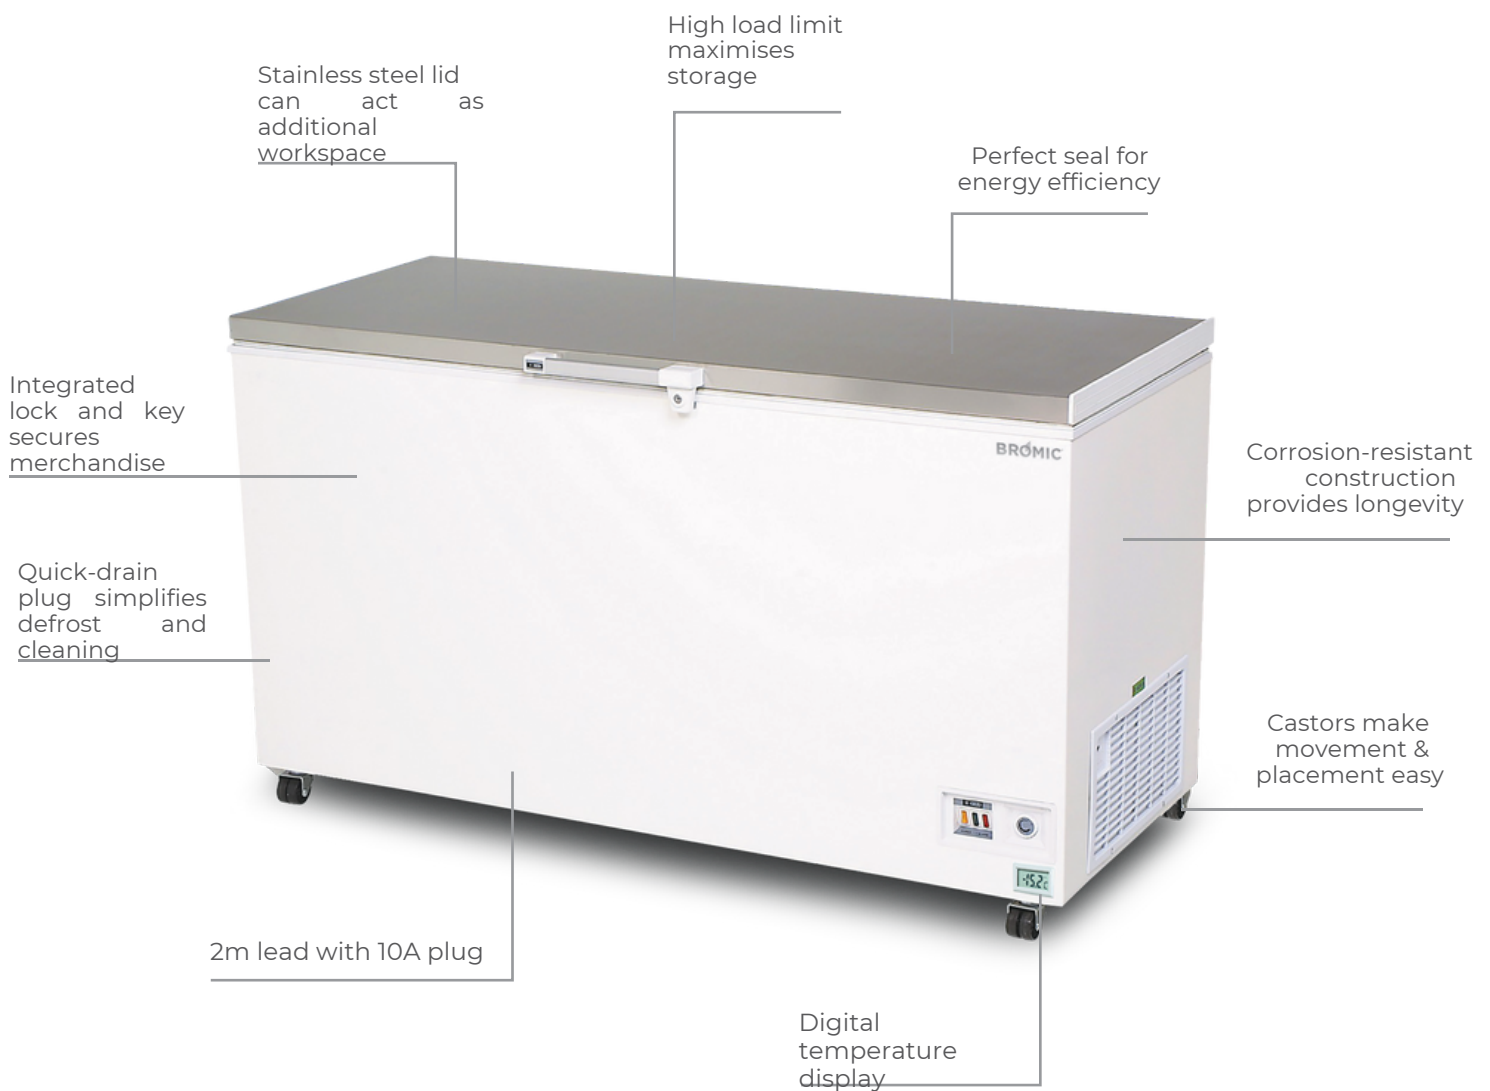

Flat Top Stainless Steel 492L Chest Freezer

| Chest Freezers

Flat Top Stainless Steel 492L Chest Freezer

| Chest Freezers

SPECIFICATIONS				DIMENSIONS	
Model Number	CF0500FTSS-NR	Power Supply	Single Phase	External (mm)	
Part Number	3735307-NR	Plug Plug	Yes, 1 x 10A	Width	1552
Volume	492L	Plug Location	Rear, bottom right	Depth	715
Unit Weight	94kg	Colour	White	Height	903
Packaged Weight	99kg	Internal Light	LED	Internal (mm)	
Adjustable Temp. Range	-25°C to -15°C	No. of Lids	1	Width	1430
Max. Ambient Temp.	35°C	Lid Type	Solid	Depth	510
Climate Class	4L1	Lid Shape	Flat	Height	682
Energy Consumption	2.085kWh/24h	Lid Style	Hinged	Packaged (mm)	
GEMS Star Rating	9 Stars	Lid Lock	Yes	Width	1640
Refrigeration Capacity	400W	Total Height with Lid Open	1620mm	Depth	750
Refrigerant	R290	No. of Baskets	2	Height	1005
Air Circulation	Static	Basket Dimensions	205(w) x 432(d) x 200(h) mm		
Rated Current	0.77A	Temp. Controller	Analogue controller, digital display		
Electrical Voltage	220-240V	Castors	Yes		
Frequency	50Hz	Warranty	2 Years Bromic Extra Care Warranty - Labour and Parts		