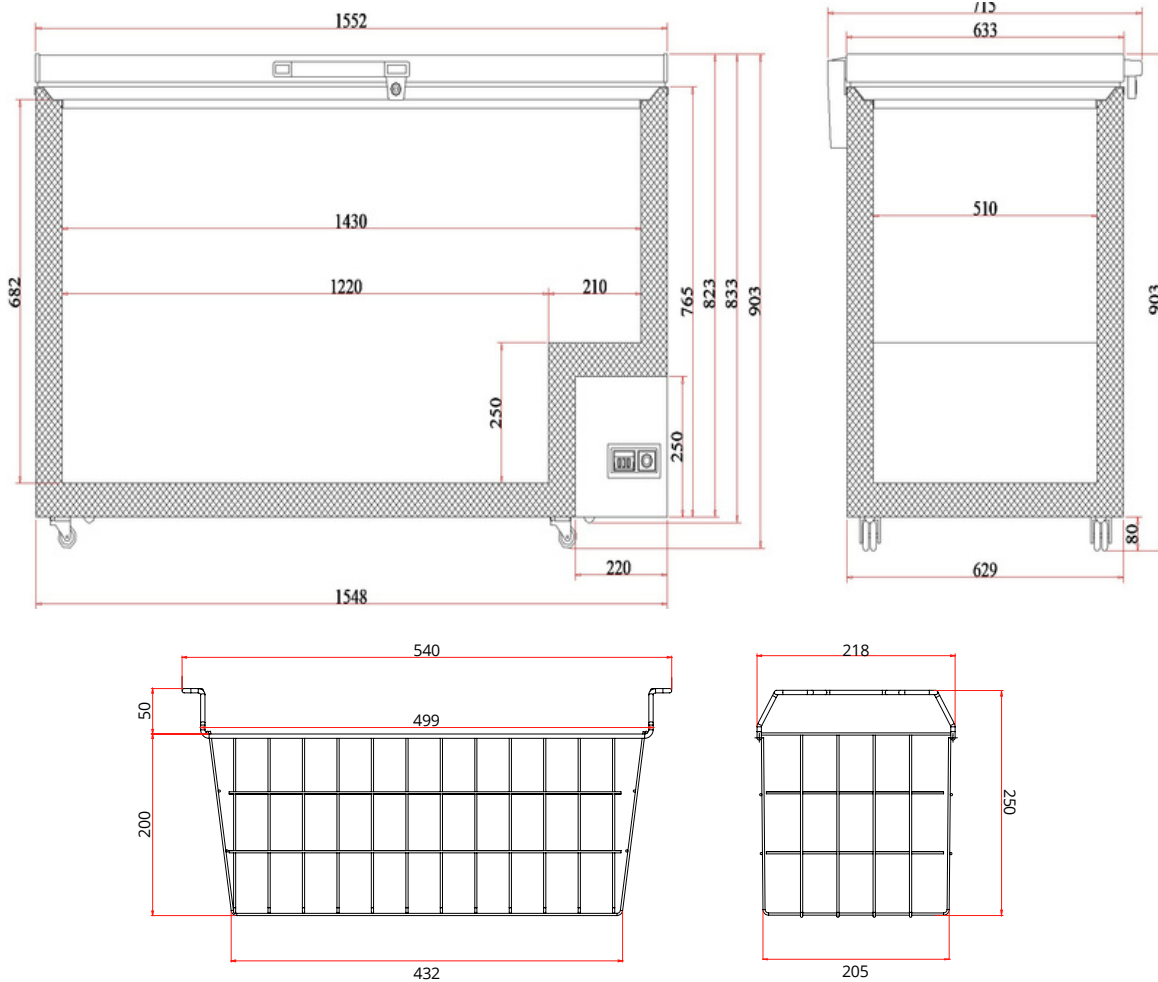

Flat Top Stainless Steel 492L Chest Freezer

| Chest Freezers

Flat Top Stainless Steel 492L Chest Freezer

| Chest Freezers

SPECIFICATIONS				DIMENSIONS	
Model Number	CF0500FTSS-NR	Power Supply	Single Phase	External (mm)	
Part Number	3735307-NR	Plug Plug	Yes, 1 x 10A	Width	1552
Volume	492L	Plug Location	Rear, bottom right	Depth	715
Unit Weight	94kg	Colour	White	Height	903
Packaged Weight	99kg	Internal Light	LED	Internal (mm)	
Adjustable Temp. Range	-25°C to -15°C	No. of Lids	1	Width	1430
Max. Ambient Temp.	35°C	Lid Type	Solid	Depth	510
Climate Class	4L1	Lid Shape	Flat	Height	682
Energy Consumption	2.085kWh/24h	Lid Style	Hinged	Packaged (mm)	
GEMS Star Rating	9 Stars	Lid Lock	Yes	Width	1640
Refrigeration Capacity	400W	Total Height with Lid Open	1620mm	Depth	750
Refrigerant	R290	No. of Baskets	2	Height	1005
Air Circulation	Static	Basket Dimensions	205(w) x 432(d) x 200(h) mm		
Rated Current	0.77A	Temp. Controller	Analogue controller, digital display		
Electrical Voltage	220-240V	Castors	Yes		
Frequency	50Hz	Warranty	2 Years Bromic Extra Care Warranty - Labour and Parts		