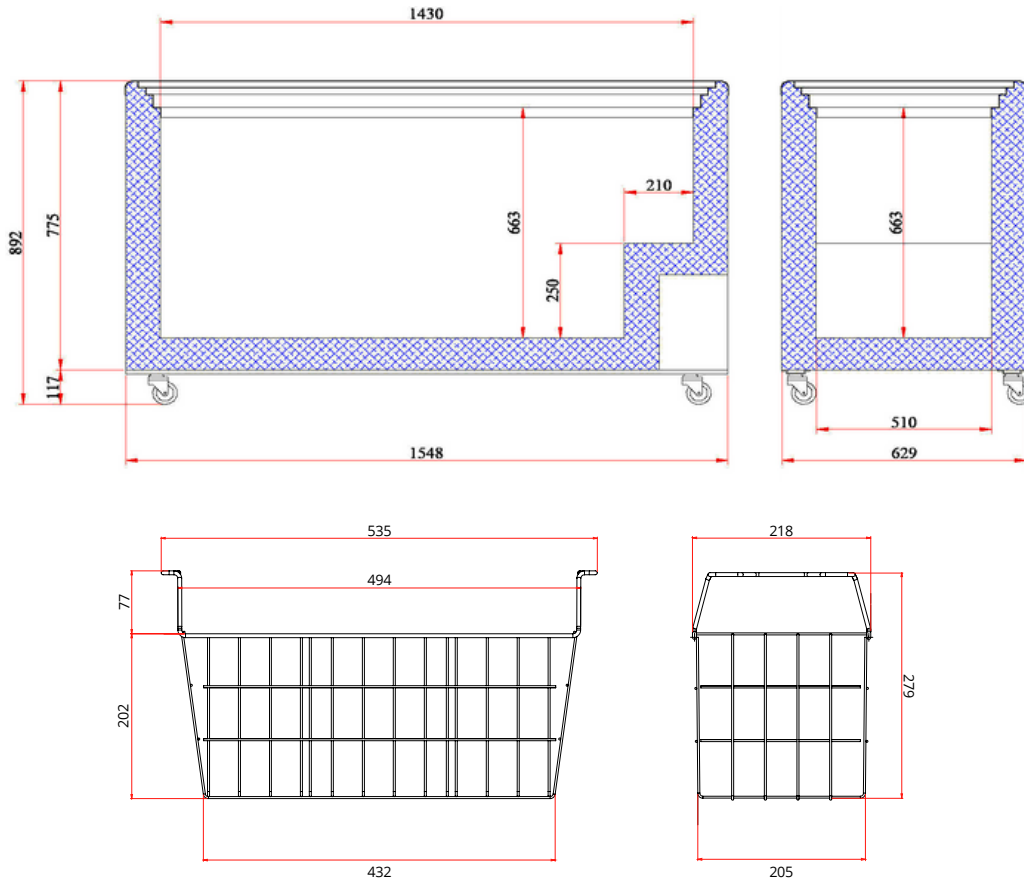

Flat Glass Top 491L Chest Freezer

| Chest Freezers

Flat Glass Top 491L Chest Freezer

| Chest Freezers

SPECIFICATIONS				DIMENSIONS	
Model Number	CF0500FTFG-NR	Power Supply	Single Phase	External (mm)	
Part Number	3735304-NR	Plug Plug	Yes, 1 x 10A	Width	1548
Volume	491L	Plug Location	Rear, bottom right	Depth	629
Unit Weight	101kg	Colour	White	Height	892
Packaged Weight	106kg	Internal Light	No	Internal (mm)	
Adjustable Temp. Range	-22°C to -12°C	No. of Lids	2	Width	1430
Max. Ambient Temp.	35°C	Lid Type	Glass	Depth	510
Climate Class	4L1	Lid Shape	Flat	Height	663
Energy Consumption	3.76kWh/24h	Lid Style	Sliding	Packaged (mm)	
GEMS Star Rating	6 Stars	Lid Lock	Yes	Width	1585
Refrigeration Capacity	400W	No. of Baskets	6	Depth	680
Refrigerant	R290	Basket Dimensions	205(w) x 432(d) x 202(h) mm	Height	950
Air Circulation	Static	Temp. Controller	Analogue controller, digital display		
Rated Current	1.08A	Castors	Yes		
Electrical Voltage	220-240V	Warranty	2 Years Bromic Extra Care Warranty - Labour and Parts		
Frequency	50Hz				