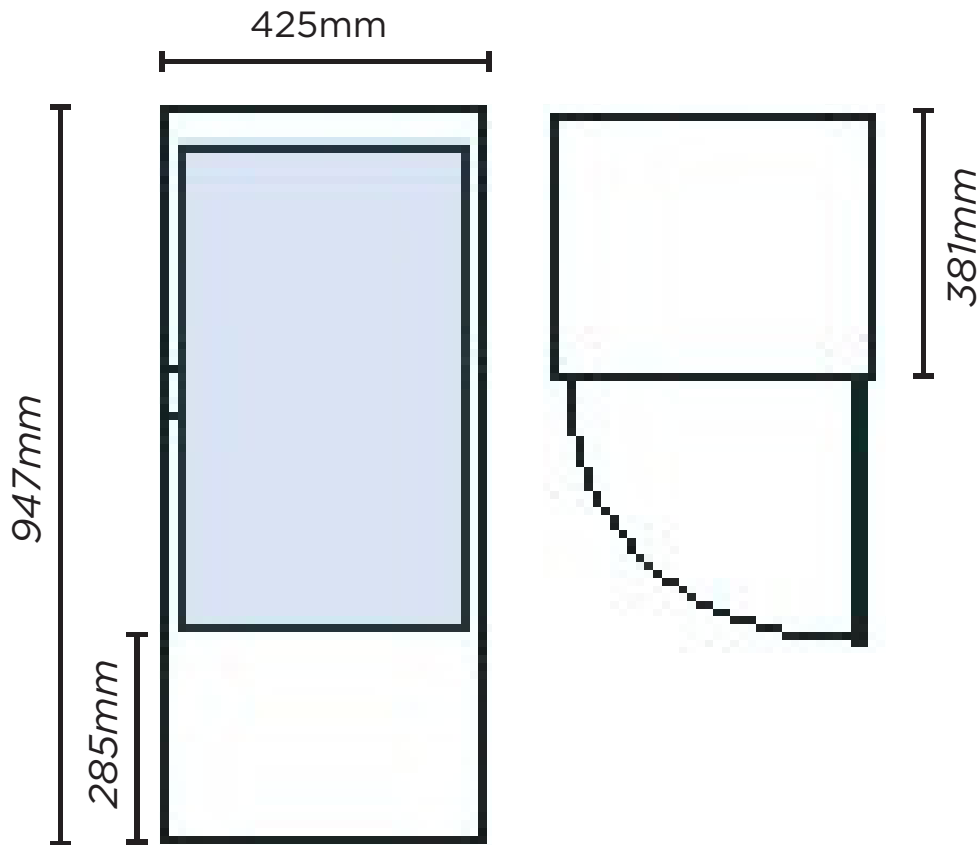

CT0080G4B | Flat Glass 78L LED

Countertop Merchandisers

CT0080G4B

FLAT GLASS 78L
LED

CT0080G4B | Flat Glass 78L LED

Countertop Merchandisers

SPECIFICATIONS

Part Number	3735176	DoorSwingDimension	425mm
Capacity	78LTotal	DepthofDoorOpen	811mm
Temperature Range	+2to+8°C	DoorShape	Flat
Max. Ambient Temp.	32°C	Self-ClosingDoor	No
Refrigeration Capacity	164W	DoorLock	Yes
Energy Consumption	5.39kWh/h	No.ofdoors	1
Current	12A	Temp.Controller	Digital
Gross Weight	36kg	Castors	No
Packaged Dimensions	475 x 432 x 1038 mm	No.ofShelvesincBase	4
Refrigerant	R134a	ShelvesDimensions	325(w) x 357(d) mm
Plug Supplied	Yes,1 x 10A	Colour	Black
Plug Location	RightSide	Warranty	1 Year, Parts &
Display Light Box	No	WarrantyService	Labour
Main Light	LED		Bromic Extra Care
Door Type	Safety glass door		

DIMENSIONS

External (mm)	
Width	425
Depth	381
Height	947
Internal (mm)	
Width	369
Depth	309
Height	591