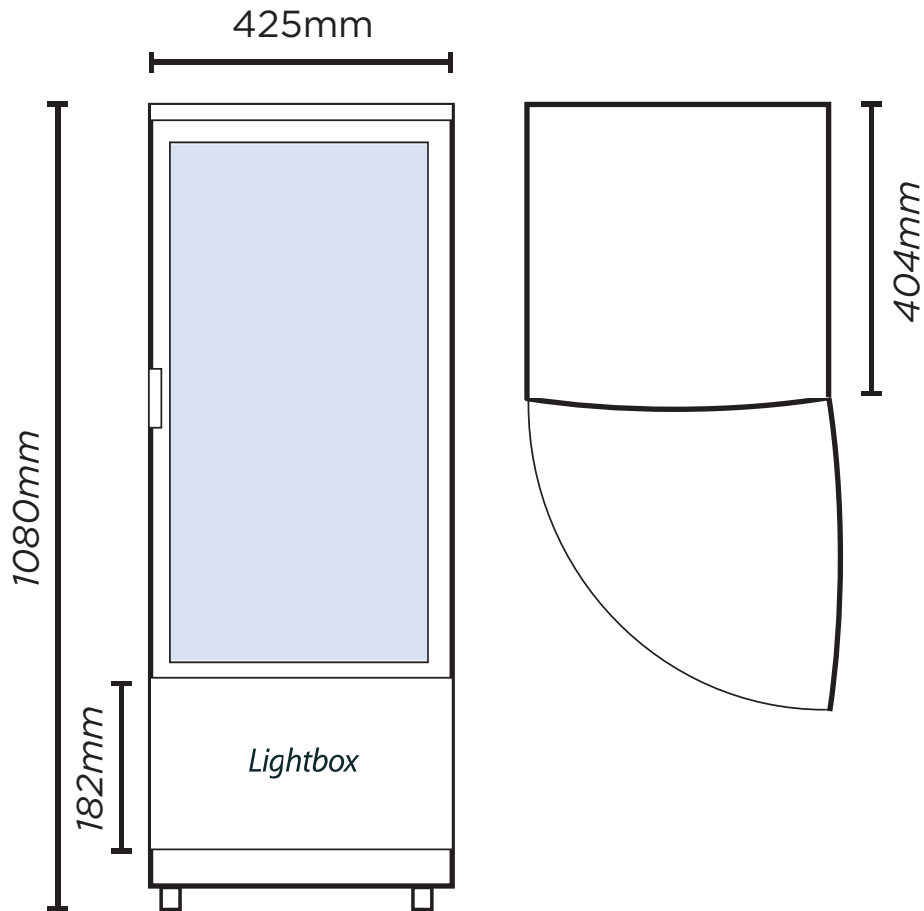

CT0100G4BC | Curved Glass 98L LED

Countertop Merchandisers

CT0100G4BC

CURVED GLASS
98L LED

CT0100G4BC | Curved Glass 98L LED

Countertop Merchandisers

SPECIFICATIONS

Part Number	3735192	Door Swing Dimension	425mm
Capacity	98L	Total Depth of Door Open	829mm
Temperature Range	+2 to +8°C	Door Shape	Curved
Max. Ambient Temp.	32°C	Self-Closing Door	No
Refrigeration Capacity	164W	Door Lock	Yes
Energy Consumption	5.39kWh/h	No. of doors	1
Current	1.2A	Temp. Controller	Digital
Gross Weight	41kg	Castors	Feet Included
Packaged Dimensions	480 x 450 x 1135 mm	No. of Shelves inc. Base	5
Refrigerant	R134a	Shelves Dimensions	342(w) x 357(d) mm
Plug Supplied	Yes, 1 x 10A	Colour	Black
Plug Location	Right Side	Warranty	1 Year, Parts & Labour
Display Light Box	Yes	Warranty Service	Bromic Extra Care
Main Light	LED		
Door Type	Safety glass door		

DIMENSIONS

External (mm)	
Width	425
Depth	404
Height	1080

Internal (mm)	
Width	367
Depth	306
Height	785