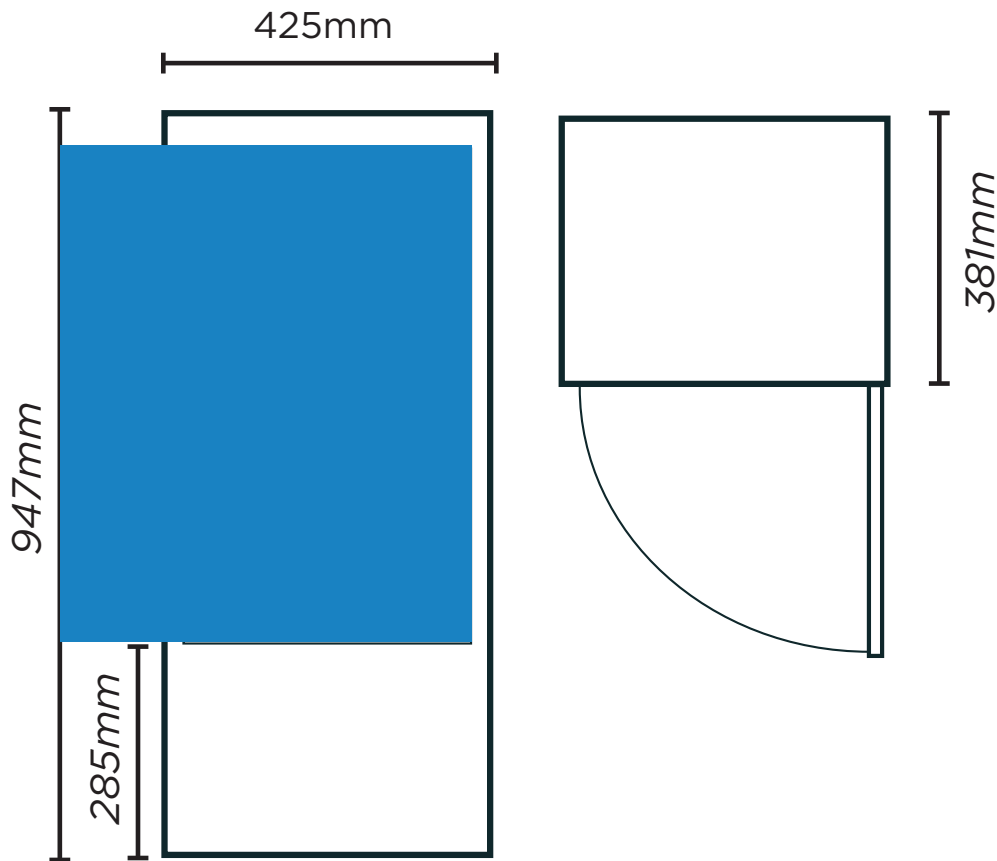

Flat Glass 78L LED

| Countertop Merchandisers

Flat Glass 78L LED

| Countertop Merchandisers

SPECIFICATIONS				DIMENSIONS	
Part Number	3735115-NR	Display Light Box	No	External (mm)	
Capacity	78L	Internal Light	LED	Width	425
Gross Weight	36kg	Door Type	Safety glass door	Depth	381
Temperature Range	+2 to +8°C	Door Swing Dimension	425mm	Height	947
Max. Ambient	+2 to +8°C	Total Depth of Door	811mm	Internal (mm)	
Temp. Climate	32°C	Open Door Shape	Flat	Width	369
Class	3	Self-Closing Door	No	Depth	309
Energy	2.248kWh/h	Door Lock	Yes	Height	591
Consumption GEMS	9	No. of Doors	1		
Star Rating Current	1.2A	Temp. Controller	Digital		
Packaged Dimensions	475 x 432 x 1038	Castors	No		
Refrigerant	mm R600a	No. of Shelves Incl.	4		
Charge	40g	Base Per Door	325(w) x 357(d) mm		
Plug Supplied	Yes, 1 x 10A	Shelves Dimensions	White		
Plug Location	Right Side	Colour	2 Years, Parts & Labour		
		Warranty	Bromic Extra Care		