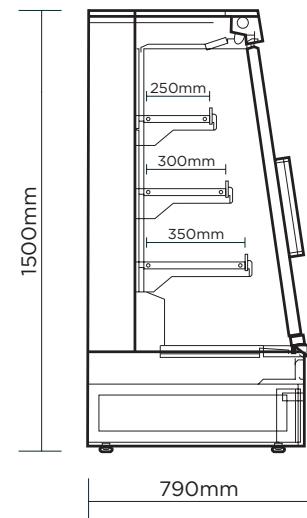

Semi Vertical Display Fridge 2500mm - 4 Doors - Sliding

| Multideck Display Fridges

*The image is meant solely for illustrative purposes and may not provide an accurate representation of the unit.

Semi Vertical Display Fridge 2500mm - 4 Doors - Sliding

| Multideck Display Fridges

SPECIFICATIONS

Model Number	SVM2500SD-NR
Part Number	3335647-NR
Volume	885L
Unit Weight	290kg
Packaged Weight	315kg
Total Display Area	3.49m ²
Adjustable Temp. Range	-1°C to +10°C
Max. Ambient Temp.	25°C
Climate Class	3M1
Energy Consumption	6.9kWh/24h
GEMS Star Rating	8 stars
Refrigeration Capacity	842W
Refrigerant	R290
Air Circulation	Fan Forced
Rated Current	3.66A
Electrical Voltage	220-240V
Frequency	50Hz
Power Supply	Single Phase
Plug Supplied	1 X 10A

Plug Location	Rear
Cord Length	2m
Colour	Black
Internal Light	LED
Colour Temperature	4000K
No. of Doors	4
Door Type	Glass
Door Style	Sliding
Door Lock	No
Self-Closing Door	No
Number of Shelves incl. base	4
Shelf Type	Adjustable
Shelves Dimensions	250(d), 300(d), 350(d) mm
Temp. Controller	Digital
Air Curtain	Yes
Castors	Yes
Warranty	2 Years Bromic Extra Care Warranty - Labour and Parts

DIMENSIONS

External (mm)	
Width	2584
Depth	825
Height	1500
Internal (mm)	
Width	2500
Depth	260
Height	1200
Packaged (mm)	
Width	2650
Depth	865
Height	1950