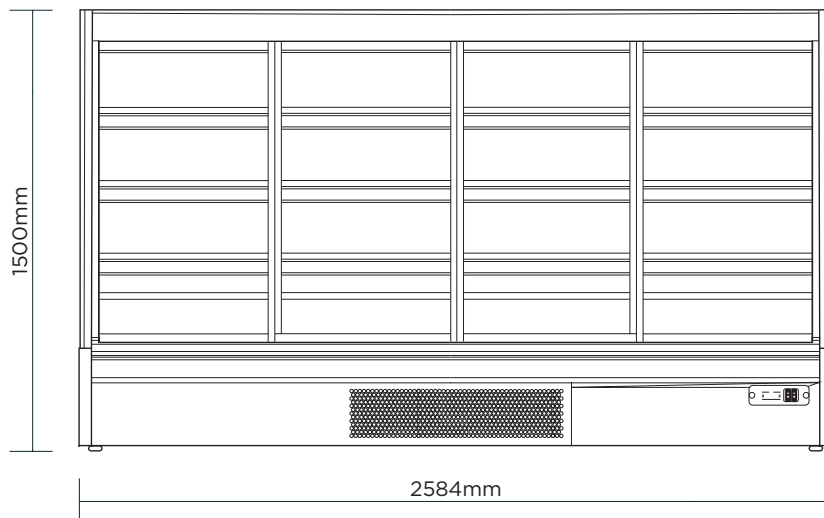

Semi Vertical Display Fridge 2500mm - 4 Doors - Sliding

| Multideck Display Fridges

*The image is meant solely for illustrative purposes and may not provide an accurate representation of the unit.

Semi Vertical Display Fridge 2500mm - 4 Doors - Sliding

| Multideck Display Fridges

SPECIFICATIONS

Model Number	SVM2500SD-NR
Part Number	3335647-NR
Volume	885L
Unit Weight	290kg
Packaged Weight	315kg
Total Display Area	3.49m ²
Adjustable Temp. Range	-1°C to +10°C
Max. Ambient Temp.	25°C
Climate Class	3M1
Energy Consumption	6.9kWh/24h
GEMS Star Rating	8 stars
Refrigeration Capacity	842W
Refrigerant	R290
Air Circulation	Fan Forced
Rated Current	3.66A
Electrical Voltage	220-240V
Frequency	50Hz
Power Supply	Single Phase
Plug Supplied	1 X 10A

Plug Location	Rear
Cord Length	2m
Colour	Black
Internal Light	LED
Colour Temperature	4000K
No. of Doors	4
Door Type	Glass
Door Style	Sliding
Door Lock	No
Self-Closing Door	No
Number of Shelves incl. base	4
Shelf Type	Adjustable
Shelves Dimensions	250(d), 300(d), 350(d) mm
Temp. Controller	Digital
Air Curtain	Yes
Castors	Yes
Warranty	2 Years Bromic Extra Care Warranty - Labour and Parts

DIMENSIONS

External (mm)	
Width	2584
Depth	825
Height	1500
Internal (mm)	
Width	2500
Depth	260
Height	1200
Packaged (mm)	
Width	2650
Depth	865
Height	1950