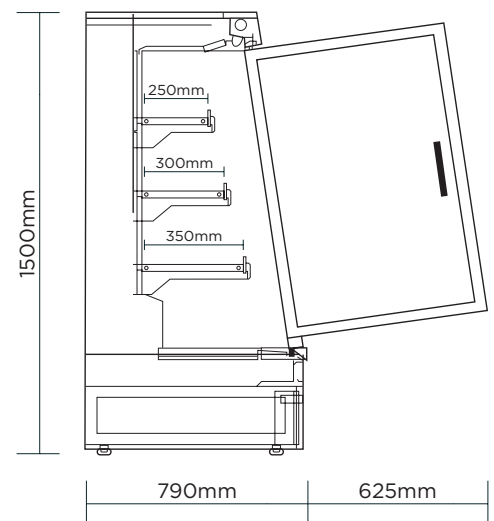

Semi Vertical Display Fridge 2500mm - 4 Doors - Hinged

| Multideck Display Fridges

*The image is meant solely for illustrative purposes and may not provide an accurate representation of the unit.

Semi Vertical Display Fridge 2500mm - 4 Doors - Hinged

| Multideck Display Fridges

SPECIFICATIONS

Model Number	SVM2500HD-NR
Part Number	3335642-NR
Volume	885L
Unit Weight	290kg
Packaged Weight	315kg
Total Display Area	3.49m ²
Adjustable Temp. Range	-1°C to +10°C
Max. Ambient Temp.	25°C
Climate Class	3M1
Energy Consumption	6.9kWh/24h
GEMS Star Rating	8 stars
Refrigeration Capacity	842W
Refrigerant	R290
Air Circulation	Fan Forced
Rated Current	3.66A
Electrical Voltage	220-240V
Frequency	50Hz
Power Supply	Single Phase
Plug Supplied	1 X 10A

Plug Location	Rear
Cord Length	2m
Colour	Black
Internal Light	LED
Colour Temperature	4000K
No. of Doors	4
Door Type	Glass
Door Style	Hinged
Door Lock	No
Self-Closing Door	Yes
Door Swing Dimensions	625mm
Total Depth of Door Open	1415mm
Number of Shelves incl. base	4
Shelf Type	Adjustable
Shelves Dimensions	250(d), 300(d), 350(d) mm
Temp. Controller	Digital
Air Curtain	Yes
Castors	Yes
Warranty	2 Years Bromic Extra Care Warranty - Labour and Parts

DIMENSIONS

	External (mm)
Width	2584
Depth	825
Height	1500
	Internal (mm)
Width	2500
Depth	260
Height	1200
	Packaged (mm)
Width	2650
Depth	865
Height	1950