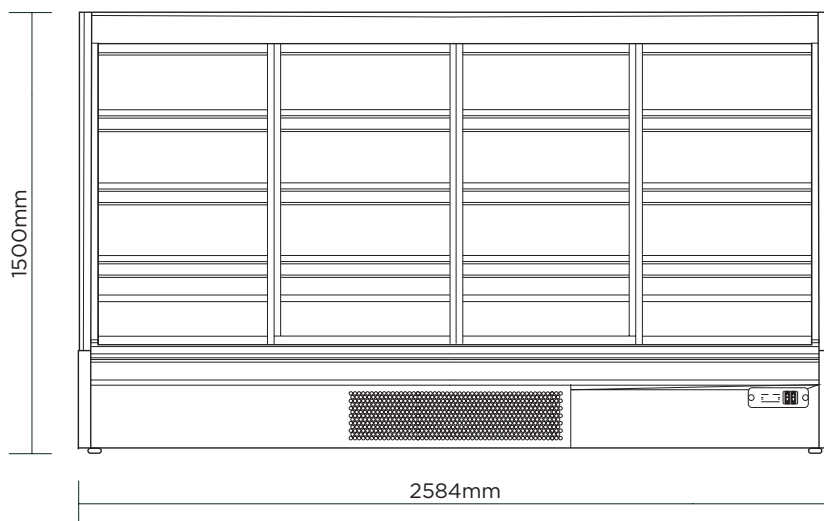

Semi Vertical Display Fridge 2500mm - 4 Doors - Hinged

| Multideck Display Fridges

*The image is meant solely for illustrative purposes and may not provide an accurate representation of the unit.

Semi Vertical Display Fridge 2500mm - 4 Doors - Hinged

| Multideck Display Fridges

SPECIFICATIONS

Model Number	SVM2500HD-NR
Part Number	3335642-NR
Volume	885L
Unit Weight	290kg
Packaged Weight	315kg
Total Display Area	3.49m ²
Adjustable Temp. Range	-1°C to +10°C
Max. Ambient Temp.	25°C
Climate Class	3M1
Energy Consumption	6.9kWh/24h
GEMS Star Rating	8 stars
Refrigeration Capacity	842W
Refrigerant	R290
Air Circulation	Fan Forced
Rated Current	3.66A
Electrical Voltage	220-240V
Frequency	50Hz
Power Supply	Single Phase
Plug Supplied	1 X 10A

Plug Location	Rear
Cord Length	2m
Colour	Black
Internal Light	LED
Colour Temperature	4000K
No. of Doors	4
Door Type	Glass
Door Style	Hinged
Door Lock	No
Self-Closing Door	Yes
Door Swing Dimensions	625mm
Total Depth of Door Open	1415mm
Number of Shelves incl. base	4
Shelf Type	Adjustable
Shelves Dimensions	250(d), 300(d), 350(d) mm
Temp. Controller	Digital
Air Curtain	Yes
Castors	Yes
Warranty	2 Years Bromic Extra Care Warranty - Labour and Parts

DIMENSIONS

	External (mm)
Width	2584
Depth	825
Height	1500
	Internal (mm)
Width	2500
Depth	260
Height	1200
	Packaged (mm)
Width	2650
Depth	865
Height	1950