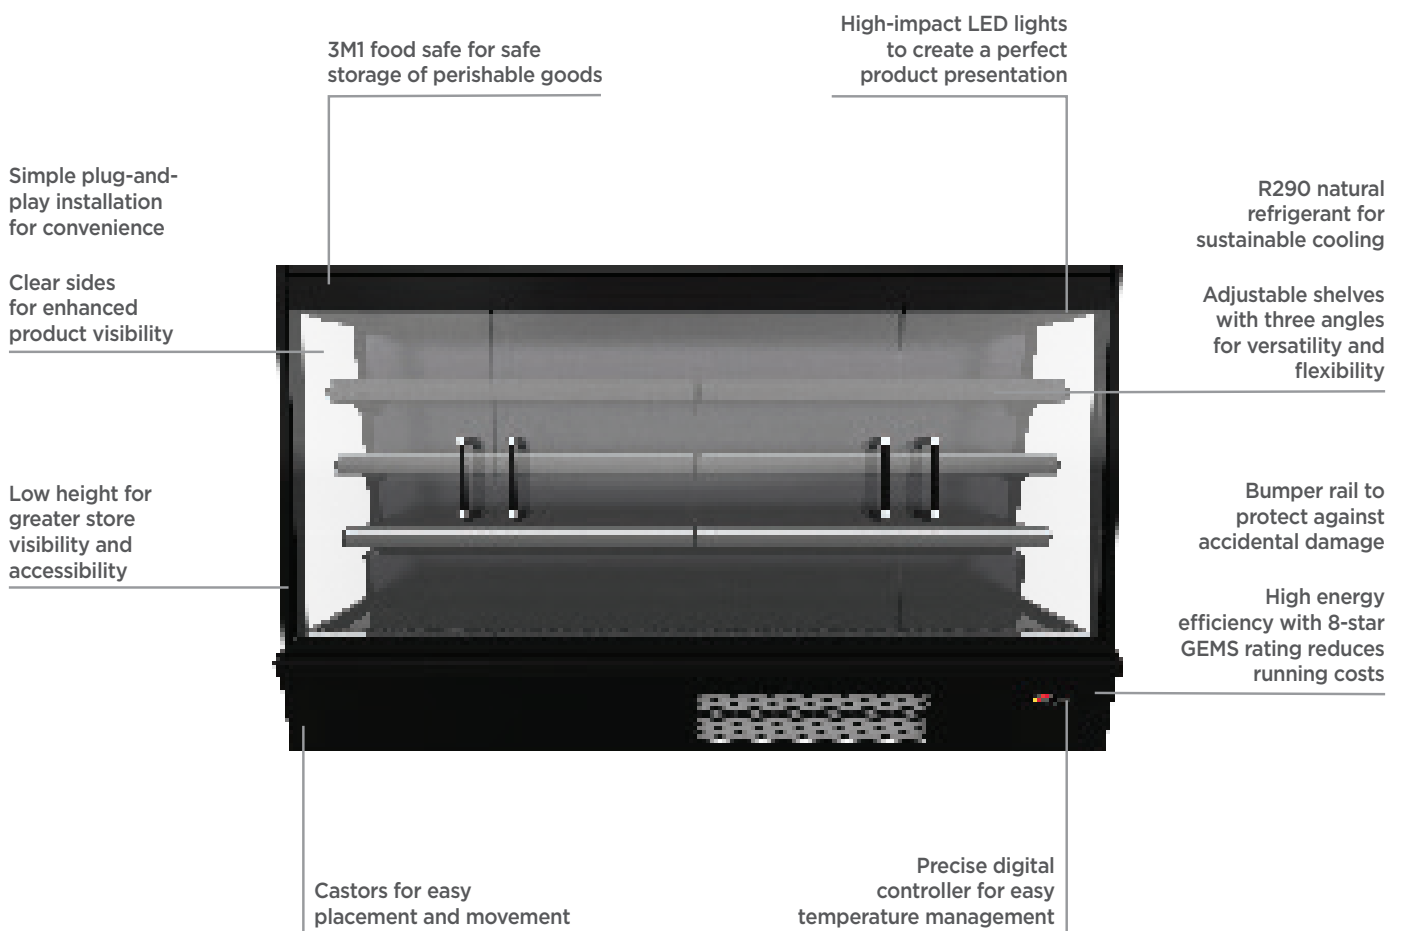

Semi Vertical Display Fridge 2500mm - 4 Doors - Hinged

| Multideck Display Fridges

*The image is meant solely for illustrative purposes and may not provide an accurate representation of the unit.

Semi Vertical Display Fridge 2500mm - 4 Doors - Hinged

| Multideck Display Fridges

SPECIFICATIONS

Model Number	SVM2500HD-NR
Part Number	3335642-NR
Volume	885L
Unit Weight	290kg
Packaged Weight	315kg
Total Display Area	3.49m ²
Adjustable Temp. Range	-1°C to +10°C
Max. Ambient Temp.	25°C
Climate Class	3M1
Energy Consumption	6.9kWh/24h
GEMS Star Rating	8 stars
Refrigeration Capacity	842W
Refrigerant	R290
Air Circulation	Fan Forced
Rated Current	3.66A
Electrical Voltage	220-240V
Frequency	50Hz
Power Supply	Single Phase
Plug Supplied	1 X 10A

Plug Location	Rear
Cord Length	2m
Colour	Black
Internal Light	LED
Colour Temperature	4000K
No. of Doors	4
Door Type	Glass
Door Style	Hinged
Door Lock	No
Self-Closing Door	Yes
Door Swing Dimensions	625mm
Total Depth of Door Open	1415mm
Number of Shelves incl. base	4
Shelf Type	Adjustable
Shelves Dimensions	250(d), 300(d), 350(d) mm
Temp. Controller	Digital
Air Curtain	Yes
Castors	Yes
Warranty	2 Years Bromic Extra Care Warranty - Labour and Parts

DIMENSIONS

	External (mm)
Width	2584
Depth	825
Height	1500
	Internal (mm)
Width	2500
Depth	260
Height	1200
	Packaged (mm)
Width	2650
Depth	865
Height	1950