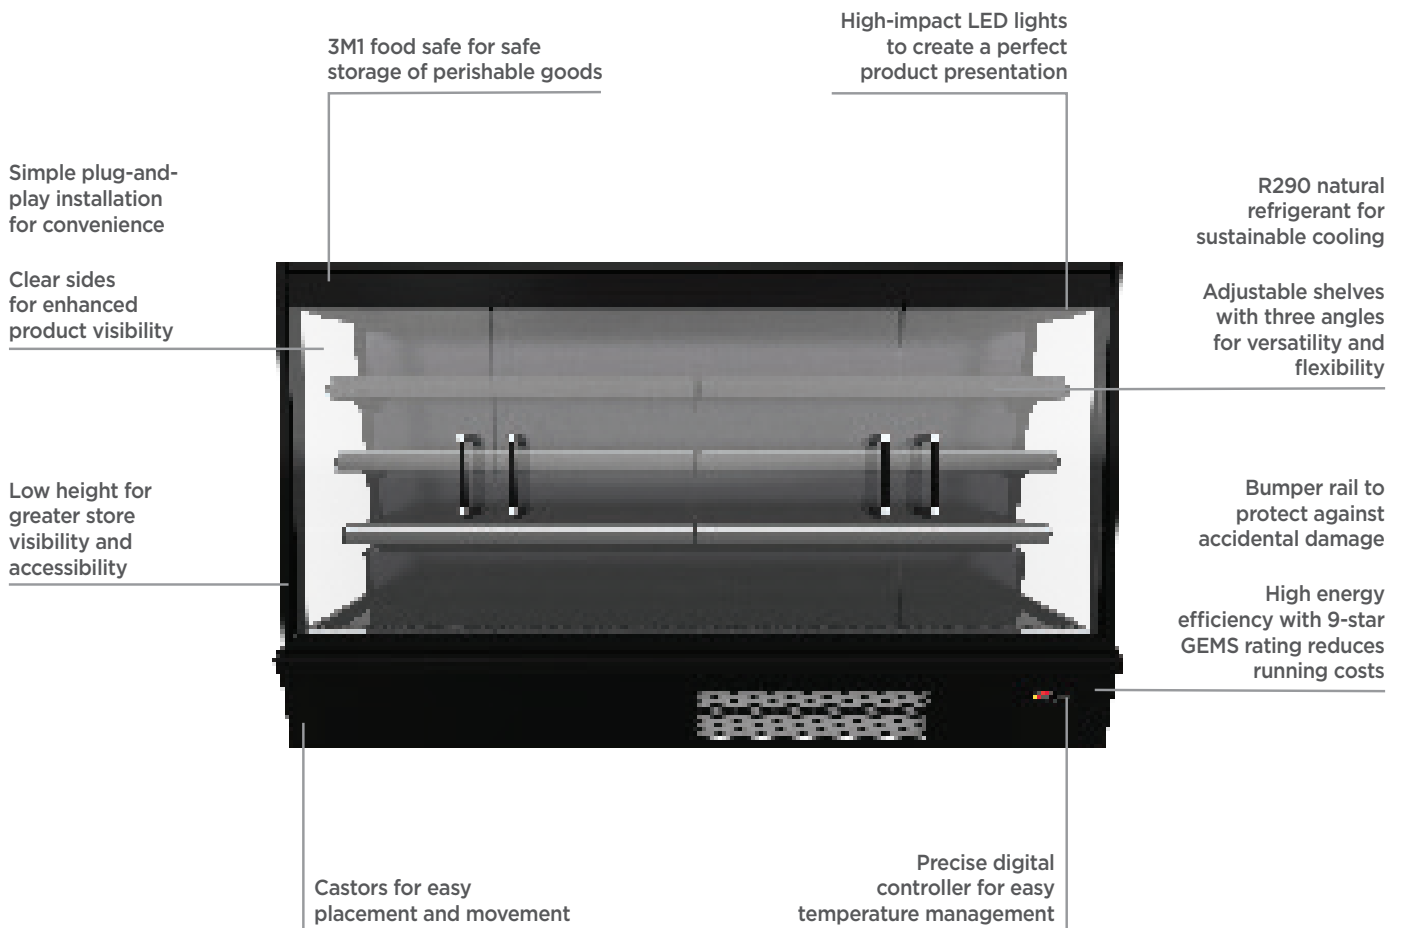

# Semi Vertical Display Fridge 1875mm - 4 Doors - Hinged

| Multideck Display Fridges

\*The image is meant solely for illustrative purposes and may not provide an accurate representation of the unit.

## Semi Vertical Display Fridge 1875mm - 4 Doors - Hinged

Multideck Display Fridges

### SPECIFICATIONS

Model Number	SVM1875HD-NR
Part Number	3335641-NR
Volume	664L
Unit Weight	240kg
Packaged Weight	265kg
Total Display Area	2.69m <sup>2</sup>
Adjustable Temp. Range	-1°C to +10°C
Max. Ambient Temp.	25°C
Climate Class	3M1
Energy Consumption	4.6kWh/24h
GEMS Star Rating	9 stars
Refrigeration Capacity	829W
Refrigerant	R290
Air Circulation	Fan Forced
Rated Current	3.60A
Electrical Voltage	220-240V
Frequency	50Hz
Power Supply	Single Phase
Plug Supplied	1 X 10A

### DIMENSIONS

	External (mm)
Width	1959
Depth	825
Height	1500
	Internal (mm)
Width	1875
Depth	260
Height	1200
	Packaged (mm)
Width	2000
Depth	865
Height	1950