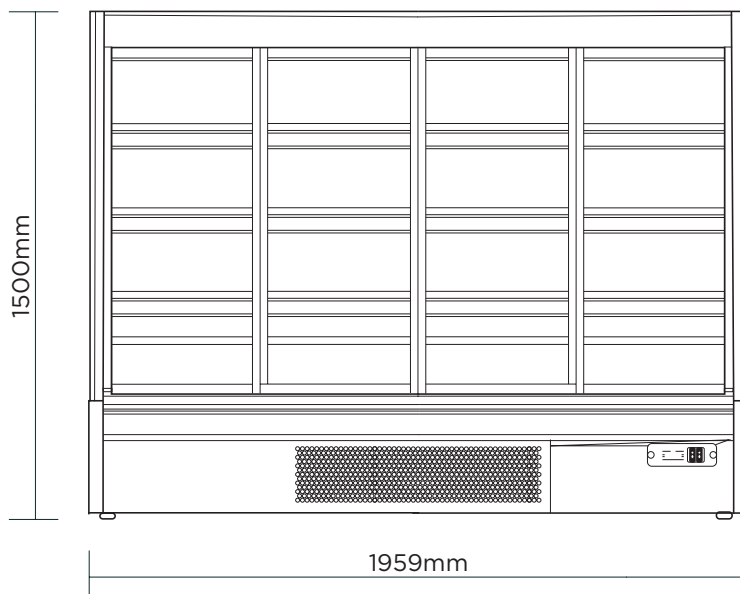

# Semi Vertical Display Fridge 1875mm - 4 Doors - Hinged

| Multideck Display Fridges

\*The image is meant solely for illustrative purposes and may not provide an accurate representation of the unit.

## Semi Vertical Display Fridge 1875mm - 4 Doors - Hinged

Multideck Display Fridges

### SPECIFICATIONS

Model Number	SVM1875HD-NR
Part Number	3335641-NR
Volume	664L
Unit Weight	240kg
Packaged Weight	265kg
Total Display Area	2.69m <sup>2</sup>
Adjustable Temp. Range	-1°C to +10°C
Max. Ambient Temp.	25°C
Climate Class	3M1
Energy Consumption	4.6kWh/24h
GEMS Star Rating	9 stars
Refrigeration Capacity	829W
Refrigerant	R290
Air Circulation	Fan Forced
Rated Current	3.60A
Electrical Voltage	220-240V
Frequency	50Hz
Power Supply	Single Phase
Plug Supplied	1 X 10A

### DIMENSIONS

	External (mm)
Width	1959
Depth	825
Height	1500
	Internal (mm)
Width	1875
Depth	260
Height	1200
	Packaged (mm)
Width	2000
Depth	865
Height	1950