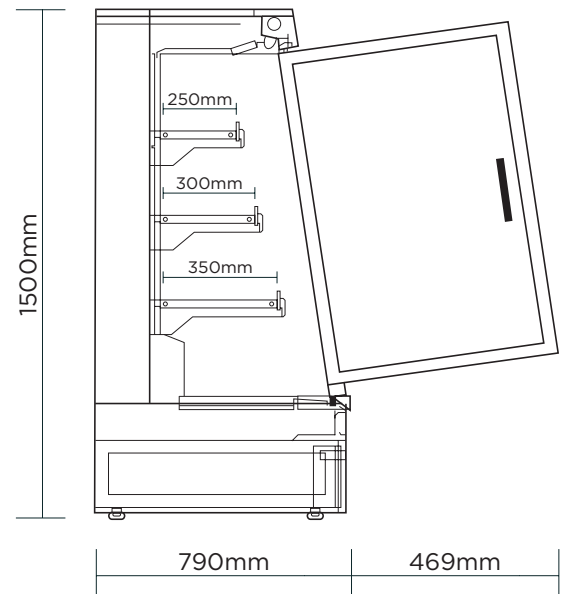

# Semi Vertical Display Fridge 1875mm - 4 Doors - Hinged

| Multideck Display Fridges

\*The image is meant solely for illustrative purposes and may not provide an accurate representation of the unit.

### SPECIFICATIONS

Model Number	SVM1875HD-NR
Part Number	3335641-NR
Volume	664L
Unit Weight	240kg
Packaged Weight	265kg
Total Display Area	2.69m <sup>2</sup>
Adjustable Temp. Range	-1°C to +10°C
Max. Ambient Temp.	25°C
Climate Class	3M1
Energy Consumption	4.6kWh/24h
GEMS Star Rating	9 stars
Refrigeration Capacity	829W
Refrigerant	R290
Air Circulation	Fan Forced
Rated Current	3.60A
Electrical Voltage	220-240V
Frequency	50Hz
Power Supply	Single Phase
Plug Supplied	1 X 10A

Plug Location	Rear
Cord Length	2m
Colour	Black
Internal Light	LED
Colour Temperature	4000K
No. of Doors	4
Door Type	Glass
Door Style	Hinged
Door Lock	No
Self-Closing Door	Yes
Door Swing Dimensions	469mm
Total Depth of Door Open	1259mm
Number of Shelves incl. base	4
Shelf Type	Adjustable
Shelves Dimensions	250(d), 300(d), 350(d) mm
Temp. Controller	Digital
Air Curtain	Yes
Castors	Yes
Warranty	2 Years Bromic Extra Care Warranty - Labour and Parts

### DIMENSIONS

	External (mm)
Width	1959
Depth	825
Height	1500
	Internal (mm)
Width	1875
Depth	260
Height	1200
	Packaged (mm)
Width	2000
Depth	865
Height	1950