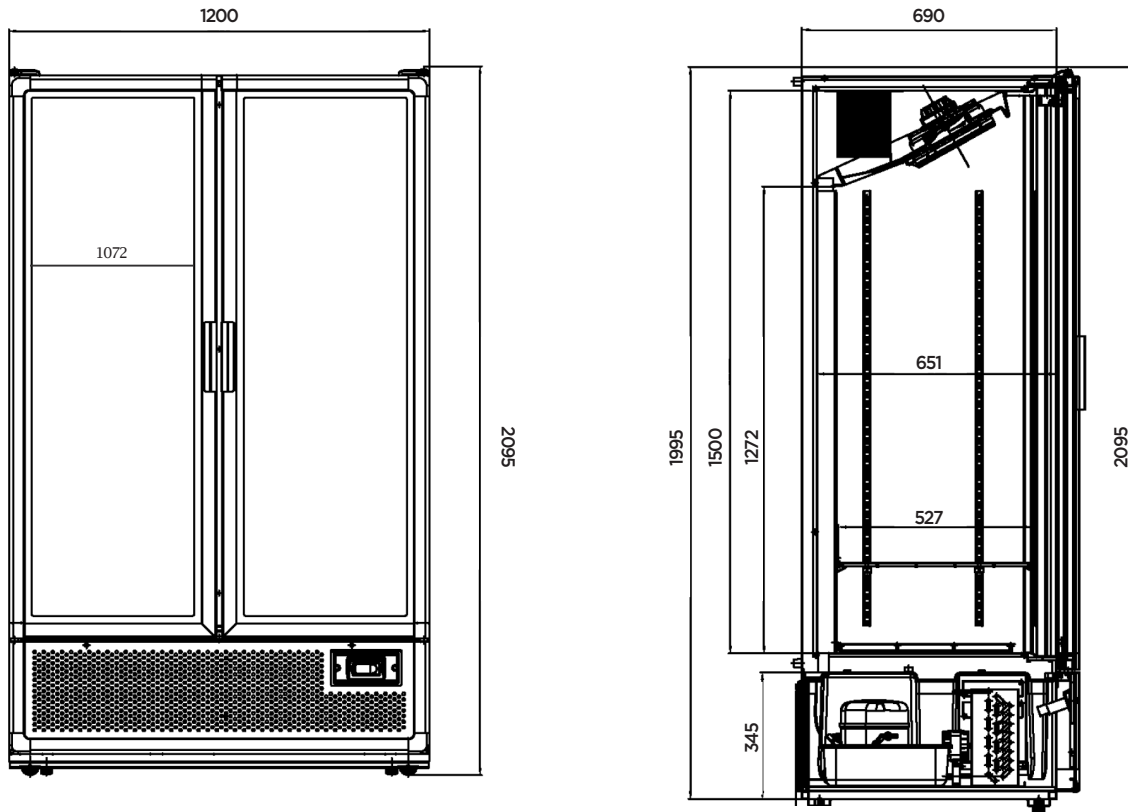

Upright Display Fridge 1126L - 2 Door - Flat Glass

| Upright Display Fridge

Upright Display Fridge 1126L - 2 Door - Flat Glass

| Upright Display Fridge

SPECIFICATIONS				DIMENSIONS	
Part Number	3736237	Internal Light	LED	External (mm)	
Volume	1126L	Colour Temp.	6500K	Width	1200
Unit Weight	195kg	No. of Doors	2	Depth	775
Packaged Weight	210kg	Door Type	Glass	Height	2095
Adjustable Temp. Range	-1 to 5°C	Door Glass Type	Double glazed Low-E Glass + Argon Gas	Internal (mm)	
Max. Ambient Temp. Range	43°C	Door Shape	Flat	Width	1090
Climate Class	3M1	Door Style	Hinged	Depth	674
GEMS Star Rating	5	Door Lock	Yes	Height	1500
Energy Consumption	8.64kWh/24h	Self-Closing Door	Yes	Packaged (mm)	
Refrigeration Capacity	1097W	Door Swing Dimension	512mm	Width	1240
Refrigerant	R290	Total Depth of Door Open	1303mm	Depth	790
Air-Circulation	Fan Forced	No. of Shelves incl. Base per door	6	Height	2120
Rated Current	5A	Shelf Type	Adjustable		
Electrical Voltage	220-240V	Shelf Dimensions	1072(w) x 527(d) mm		
Frequency	50Hz	Temp. Controller	Digital		
Power Supply	Single Phase	Castors	Yes		
Power Plug	1 x 10A	Colour	Black		
Plug Location	Rear, bottom right	Warranty	2 Years Bromic Extra Care Warranty - Labour and Parts		
Cord Length	1m				