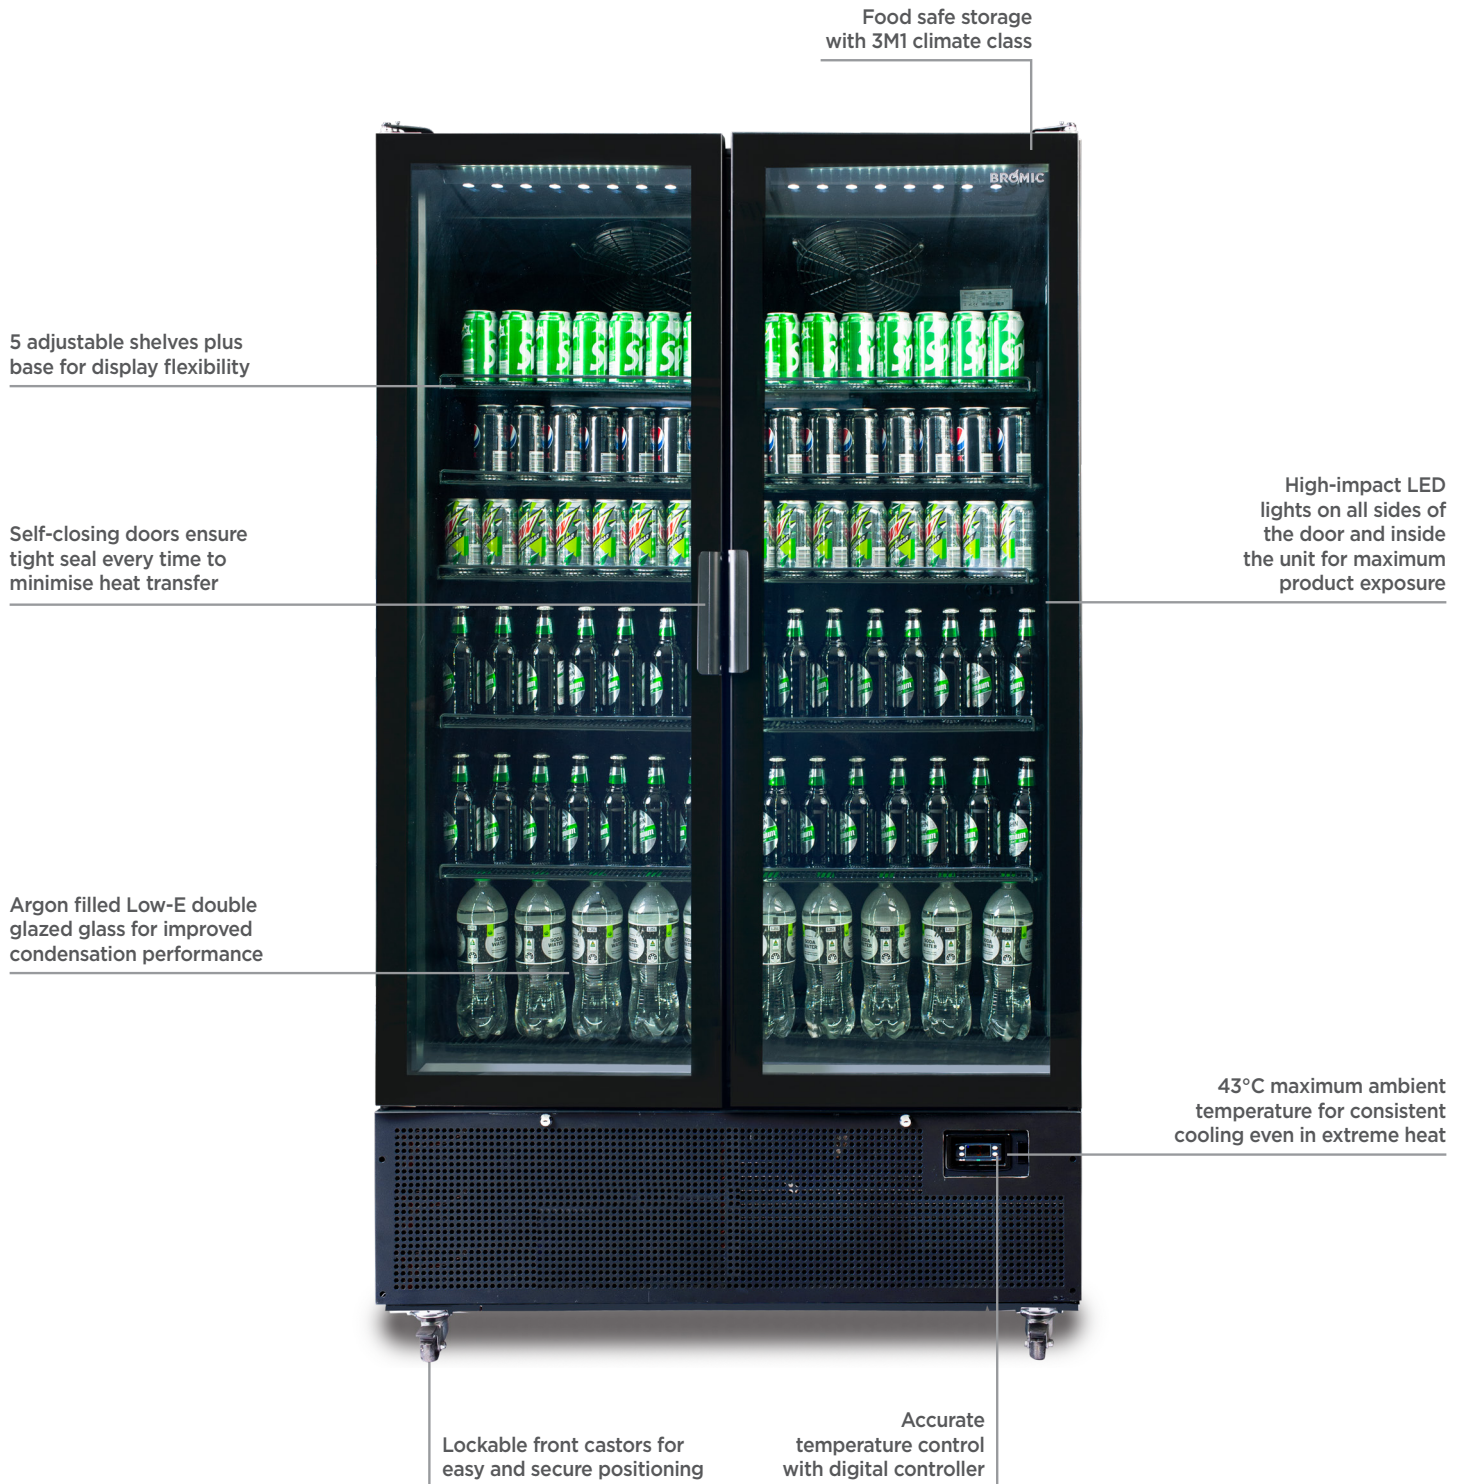

Upright Display Fridge 1126L - 2 Door - Flat Glass

| Upright Display Fridge

Upright Display Fridge 1126L - 2 Door - Flat Glass

| Upright Display Fridge

SPECIFICATIONS				DIMENSIONS	
Part Number	3736237	Internal Light	LED	External (mm)	
Volume	1126L	Colour Temp.	6500K	Width	1200
Unit Weight	195kg	No. of Doors	2	Depth	775
Packaged Weight	210kg	Door Type	Glass	Height	2095
Adjustable Temp. Range	-1 to 5°C	Door Glass Type	Double glazed Low-E Glass + Argon Gas	Internal (mm)	
Max. Ambient Temp. Range	43°C	Door Shape	Flat	Width	1090
Climate Class	3M1	Door Style	Hinged	Depth	674
GEMS Star Rating	5	Door Lock	Yes	Height	1500
Energy Consumption	8.64kWh/24h	Self-Closing Door	Yes	Packaged (mm)	
Refrigeration Capacity	1097W	Door Swing Dimension	512mm	Width	1240
Refrigerant	R290	Total Depth of Door Open	1303mm	Depth	790
Air-Circulation	Fan Forced	No. of Shelves incl. Base per door	6	Height	2120
Rated Current	5A	Shelf Type	Adjustable		
Electrical Voltage	220-240V	Shelf Dimensions	1072(w) x 527(d) mm		
Frequency	50Hz	Temp. Controller	Digital		
Power Supply	Single Phase	Castors	Yes		
Power Plug	1 x 10A	Colour	Black		
Plug Location	Rear, bottom right	Warranty	2 Years Bromic Extra Care Warranty - Labour and Parts		
Cord Length	1m				