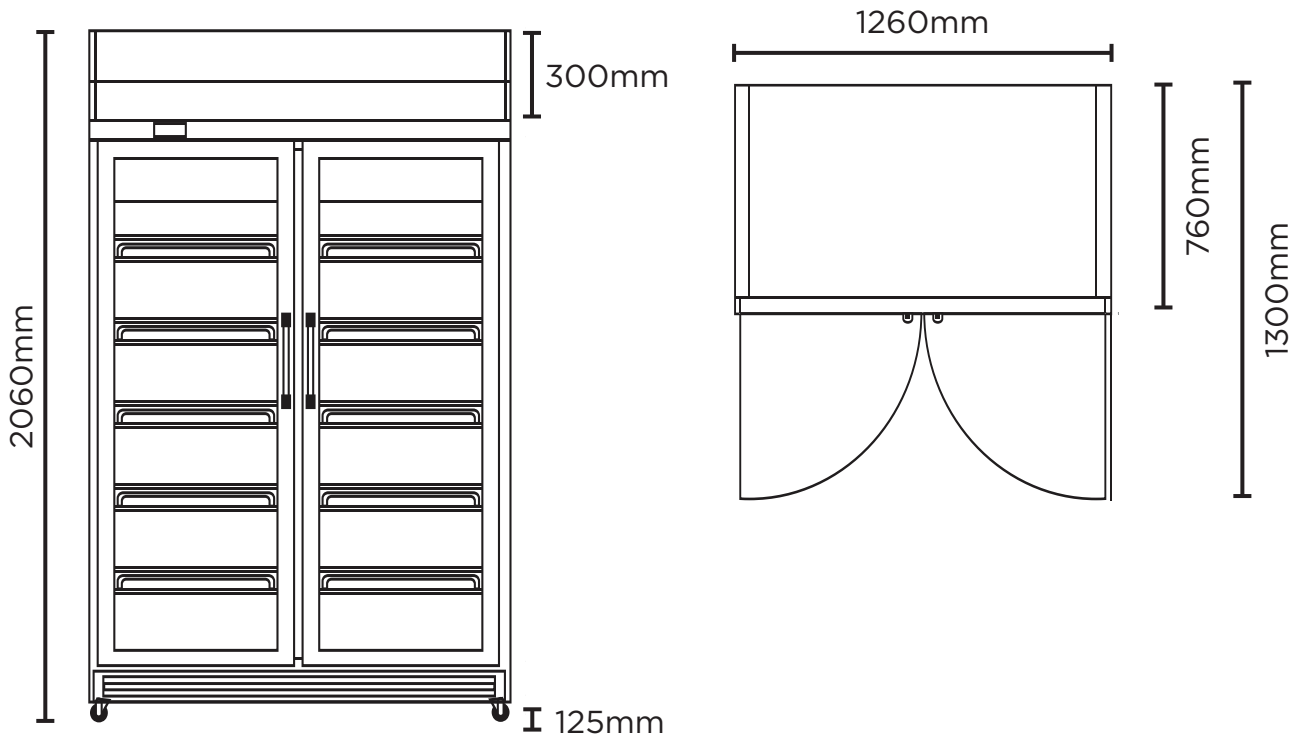

# Flat Glass Door 976L LED Display Fridge

| Vertical Display & Storage

# Flat Glass Door 976L LED Display Fridge

| Vertical Display & Storage

SPECIFICATIONS				DIMENSIONS	
Model Number	GD1000LF	Colour	White with s/steel trim	<b>External (mm)</b>	
Part Number	3736246	Display Light Box	Yes	<b>Width</b>	1260
Volume	976L	Internal Light	LED	<b>Depth</b>	760
Unit Weight	157kg	No. of Doors	2	<b>Height</b>	2060
Packaged Weight	162kg	Door Type	Glass	<b>Internal (mm)</b>	
Adjustable Temp. Range	+2 to +8°C	Door Glass Type	Double glazed	<b>Width</b>	1143
Max. Ambient Temp.	38°C	Door Style	Hinged	<b>Depth</b>	550
Climate Class	3M2	Door Shape	Flat	<b>Height</b>	1420
Energy Consumption	15.3kWh/24h	Door Swing Dimension	720mm	<b>Packaged (mm)</b>	
GEMS Star Rating	3 stars	Total Depth of door open	1300mm	<b>Width</b>	1330
Refrigeration Capacity	1000W	Self-Closing Door	Yes	<b>Depth</b>	820
Refrigerant	R134a	Door Lock	Yes	<b>Height</b>	2100
Rated Current	5.6A	No. of Shelves incl Base	6		
Electrical Voltage	220-240V	Shelf Type	Adjustable		
Frequency	50Hz	Shelves Dimensions	546(w) x 475(d) mm		
Power Supply	Single Phase	Temp. Controller	Digital		
Power Plug	1 x 10A	Castors	Yes		
Plug Location	Top right	Warranty	2 Years Bromic Extra Care Warranty - Labour and Parts		