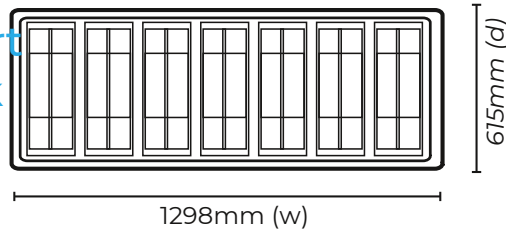

GD0007S | Chest Freezer Gelato Display

Gelato Displays

GD0007S

**CHEST FREEZER
GELATO DISPLAY**

Curved canopy offers greater visibility while maintaining hygiene

Includes 7 plastic 5L tubs

Castors make movement & placement easy

GD0007S | Chest Freezer Gelato Display

Gelato Displays

Tub Support Framework

SPECIFICATIONS

Part Number	3735262
Capacity	352L
Temp. Range (°C)	-22 to -12°C
Max. Ambient Temp. (°C)	35°C
Refrigeration Power	300W
Energy Consumption	4.9kWh/24h
Current	2.3A
Gross Weight	81kg
Packaged Dimensions	1330 x 680 x 980 mm
Refrigerant	R404a
Plug Supplied	Yes, 1 x 10A
Plug Location	Compressor Compartment
Main Light	Fluorescent
No. of lids	2, Sliding
Canopy	Yes
Door Lock	Yes
Tubs	7

DIMENSIONS

	External (mm)
Width	1298
Depth	615
Height	1296

	Internal (mm)
Width	1180
Depth	495
Height	708

BROMIC PTY Ltd reserve the right to alter specifications without notice.