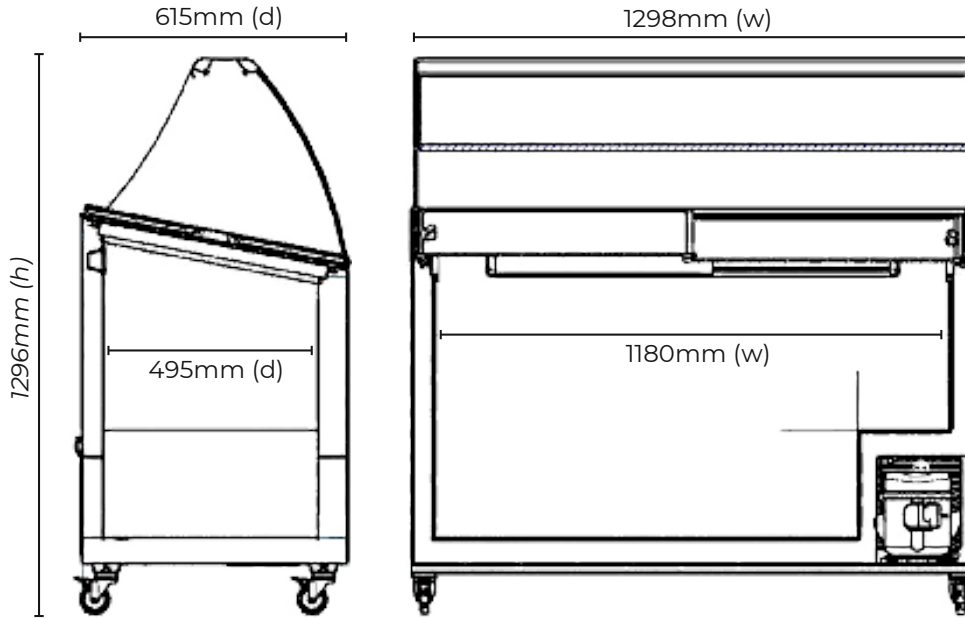

GD0007S | Chest Freezer Gelato Display

Gelato Displays

GD0007S

**CHEST FREEZER
GELATO DISPLAY**

Curved canopy offers greater visibility while maintaining hygiene

Includes 7 plastic 5L tubs

Castors make movement & placement easy

GD0007S | Chest Freezer Gelato Display

Gelato Displays

Tub Support Framework

SPECIFICATIONS

Part Number	3735262
Capacity	352L
Temp. Range (°C)	-22 to -12°C
Max. Ambient Temp. (°C)	35°C
Refrigeration Power	300W
Energy Consumption	4.9kWh/24h
Current	2.3A
Gross Weight	81kg
Packaged Dimensions	1330 x 680 x 980 mm
Refrigerant	R404a
Plug Supplied	Yes, 1 x 10A
Plug Location	Compressor Compartment
Main Light	Fluorescent
No. of lids	2, Sliding
Canopy	Yes
Door Lock	Yes
Tubs	7

Rear Storage	No
Tubs in Storage	7
Door Swing Dimensions	N/A
Total Height with Door Open	N/A
Automatic Defrost System	No
Colour	White
Castors	Yes
Warranty	Yes, 1 year parts & warranty
Warranty Service	Bromic Extra Care

DIMENSIONS

	External (mm)
Width	1298
Depth	615
Height	1296

	Internal (mm)
Width	1180
Depth	495
Height	708

BROMIC PTY Ltd reserve the right to alter specifications without notice.