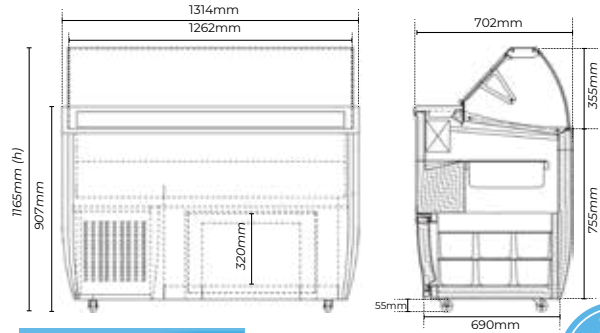

FENICE7

1 YEAR
Warranty
LABOUR & PARTS

Fenice 7-Tub Gelato Display

Part No.	Capacity	Weight
3736205	381L	137kg

	External (mm)	Internal (mm)
Width	1314	1190
Depth	702	505
Height	1165	755

- Tilted display with curved canopy offers great visibility while maintaining hygiene
- Includes 7 stainless steel 5L tubs
- Rear storage areas hold 12 additional 5L tubs
- One digital temperature control inside the tank
- Temperature range: -25°C to -18°C

Exposure Tank

Storage Tank

7 x stainless steel 5 litre tubs included