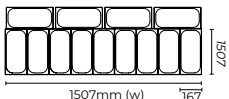

Fenice 13-Tub Gelato Display

Part No.	Capacity	Weight
3736215	496L	199kg

	External (mm)	Internal (mm)
Width	1724	1580
Depth	857	610
Height	1259	768

- Tilted display with curved canopy offers great visibility while maintaining hygiene
- Includes 13 stainless steel 5L tubs
- Rear storage areas hold 16 additional 5L tubs
- Dual temperature control inside storage compartment and inside display area allows easy serve of scoop icecream
- Temperature range: -25°C to -18°C

Exposure Tank