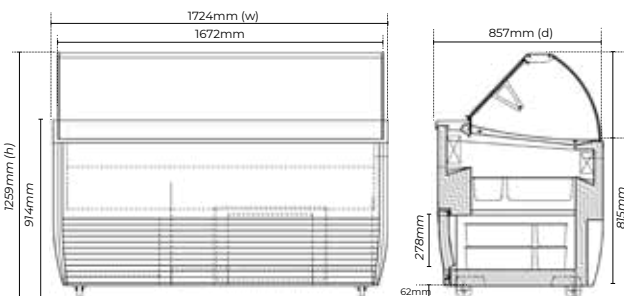

FENICE13

1 YEAR
Warranty
LABOUR & PARTS

Fenice 13-Tub Gelato Display

Part No.	Capacity	Weight
3736215	496L	199kg

	External (mm)	Internal (mm)
Width	1724	1580
Depth	857	610
Height	1259	768

- Tilted display with curved canopy offers great visibility while maintaining hygiene
- Includes 13 stainless steel 5L tubs
- Rear storage areas hold 16 additional 5L tubs
- Dual temperature control inside storage compartment and inside display area allows easy serve of scoop icecream
- Temperature range: -25°C to -18°C

Exposure Tank

Storage Tank

13 x stainless steel 5 litre tubs included