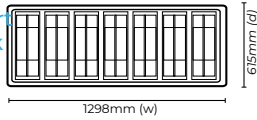

Chest Freezer Gelato Display

Part No.	Capacity	Weight
3735262	352L	81kg

	External (mm)	Internal (mm)
Width	1298	1180
Depth	615	495
Height	1296	708

- Tilted display with curved canopy offers great visibility while maintaining hygiene
- Sliding lid minimises energy consumption and keeps contents cool on display
- Included internal frame to accommodate baskets
- Temperature range: -22°C to -14°C
- Includes 7 plastic 5L tubs

Tub Support Framework