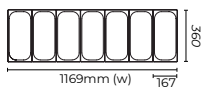

Fenice 7-Tub Gelato Display

Part No.	Capacity	Weight
3736205	381L	137kg

	External (mm)	Internal (mm)
Width	1314	1190
Depth	702	505
Height	1165	755

- Tilted display with curved canopy offers great visibility while maintaining hygiene
- Includes 7 stainless steel 5L tubs
- Rear storage areas hold 12 additional 5L tubs
- One digital temperature control inside the tank
- Temperature range: -25°C to -18°C

Exposure Tank