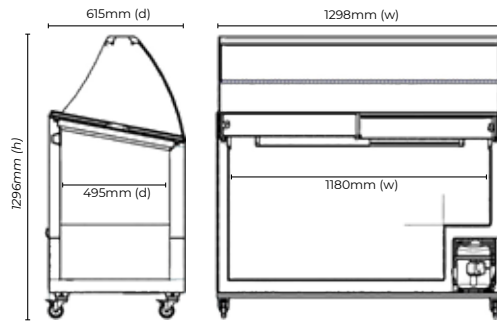

Gelato Displays

GD0007S

1 YEAR
Warranty
LABOUR & PARTS

Chest Freezer Gelato Display

Part No.	Capacity	Weight
3735262	352L	81kg

	External (mm)	Internal (mm)
Width	1298	1180
Depth	615	495
Height	1296	708

- Tilted display with curved canopy offers great visibility while maintaining hygiene
- Sliding lid minimises energy consumption and keeps contents cool on display
- Included internal frame to accommodate baskets
- Temperature range: -22°C to -14°C
- Includes 7 plastic 5L tubs

Tub Support Framework