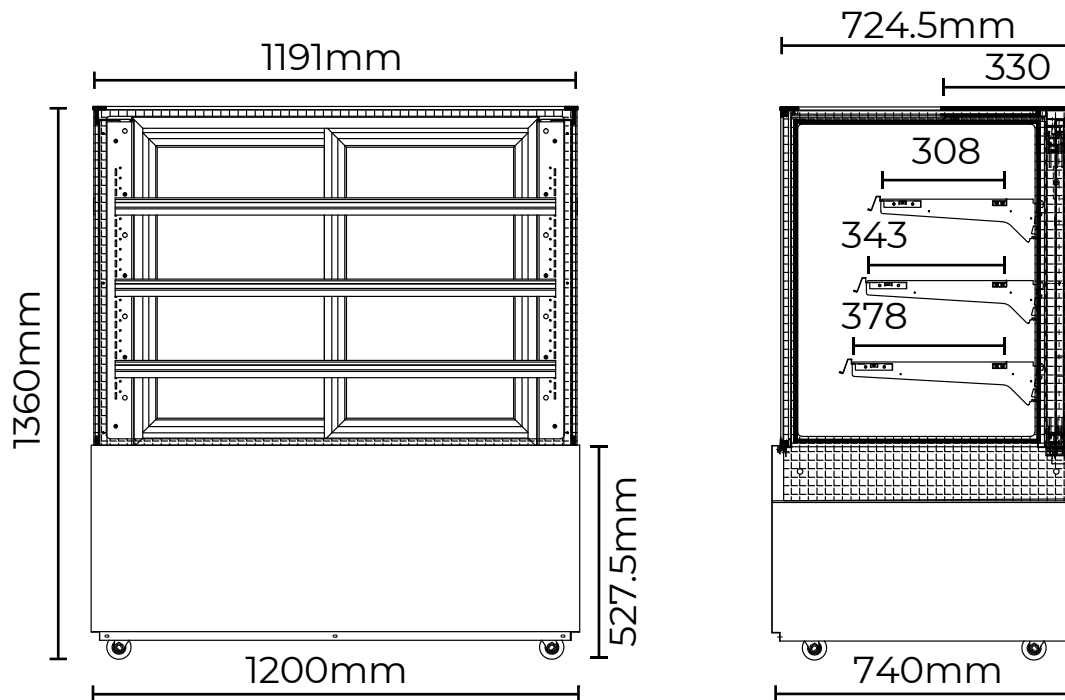

FD4T1200C | 4 Tier Cold Food Display 1200mm

Food Displays

FD4T1200C

4 TIER COLD
FOOD DISPLAY
1200MM

FD4T1200C | 4 Tier Cold Food Display 1200mm

Food Displays

SPECIFICATIONS	Part Number	3736309
	Capacity	542L
	Temp. Range	+2 to +6°C
	Max. Ambient Temp.	32°C
	Rated Power	1000W
	Energy Consumption	15.574kWh/24h
	Gross Weight	282kg
	Packaged Dimensions	1300 x 850 x 1510 mm
	Refrigerant	R404a
	Plug Supplied	Yes, 1 x 10A
	Plug Location	Rear, Right Hand Side
	Main Light	LED
	Number of Doors	2
	Door Type	Sliding
	Temp. Controller	Digital
	Castors	Yes
	No. of Shelves inc. Base	4
Shelves Dimensions	1117(w) x 307(d), 1117(w) x 342(d), x 1117(w) x 377(d) mm	
Colour	Stainless Steel	
Warranty	2 Year Parts & Labour	
Warranty Service	Bromic Extra Care	

DIMENSIONS	External (mm)	
	Width	1200
	Depth	740
	Height	1360
	Internal (mm)	
	Width	1174
Depth	647	
Height	828	

BROMIC PTY Ltd reserve the right to alter specifications without notice.