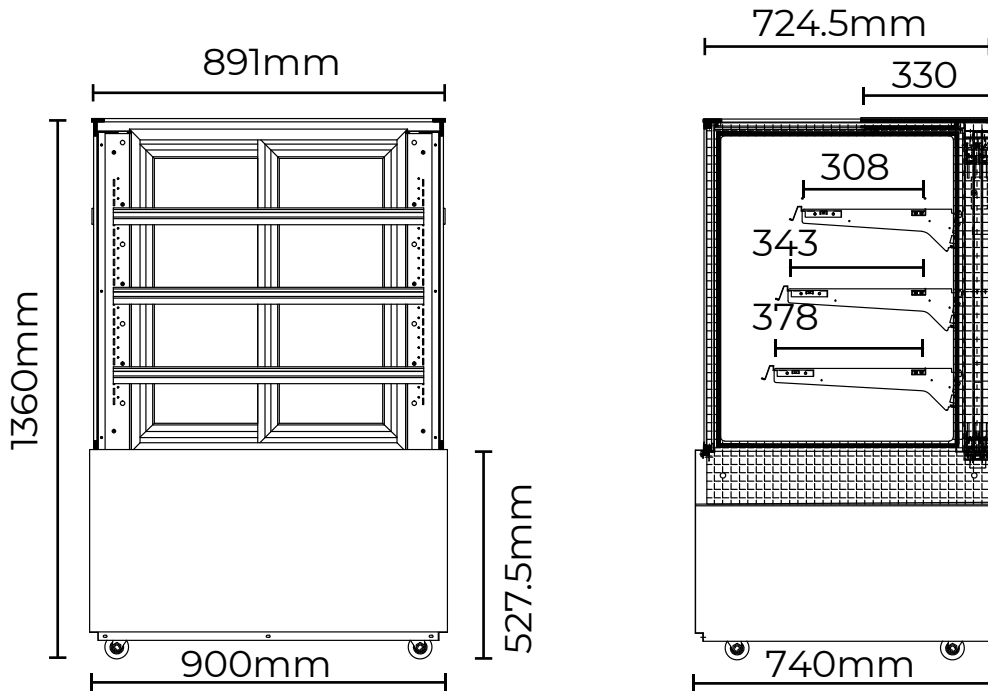

## FD4T0900A | 4 Tier Ambient Food Display 900mm

Food Displays

FD4T0900A

**4 TIER AMBIENT  
FOOD DISPLAY  
900MM**

# FD4T0900A | 4 Tier Ambient Food Display 900mm

Food Displays

<b>SPECIFICATIONS</b>	Part Number	3736300
	Capacity	417L
	Temp. Range	N/A
	Max. Ambient Temp.	N/A
	Energy Consumption	N/A
	Gross Weight	142kg
	Packaged Dimensions	1000 x 850 x 1510 mm
	Plug Supplied	Yes, 1 x 10A
	Plug Location	Rear, Right Hand Side
	Main Light	LED
	Number of Doors	2
	Door Type	Sliding
	Temp. Controller	N/A
	Castors	Yes
	No. of Shelves inc. Base	4
	Shelves Dimensions	817(w) x 307(d), 817(w) x 342(d), 817(w) x 377(d) mm
Colour	Stainless Steel	
Warranty	2 Year Parts & Labour	
Warranty Service	Bromic Extra Care	

<b>DIMENSIONS</b>	External (mm)	
	Width	900
	Depth	740
	Height	1360
	Internal (mm)	
	Width	874
Depth	647	
Height	828	

BROMIC PTY Ltd reserve the right to alter specifications without notice.