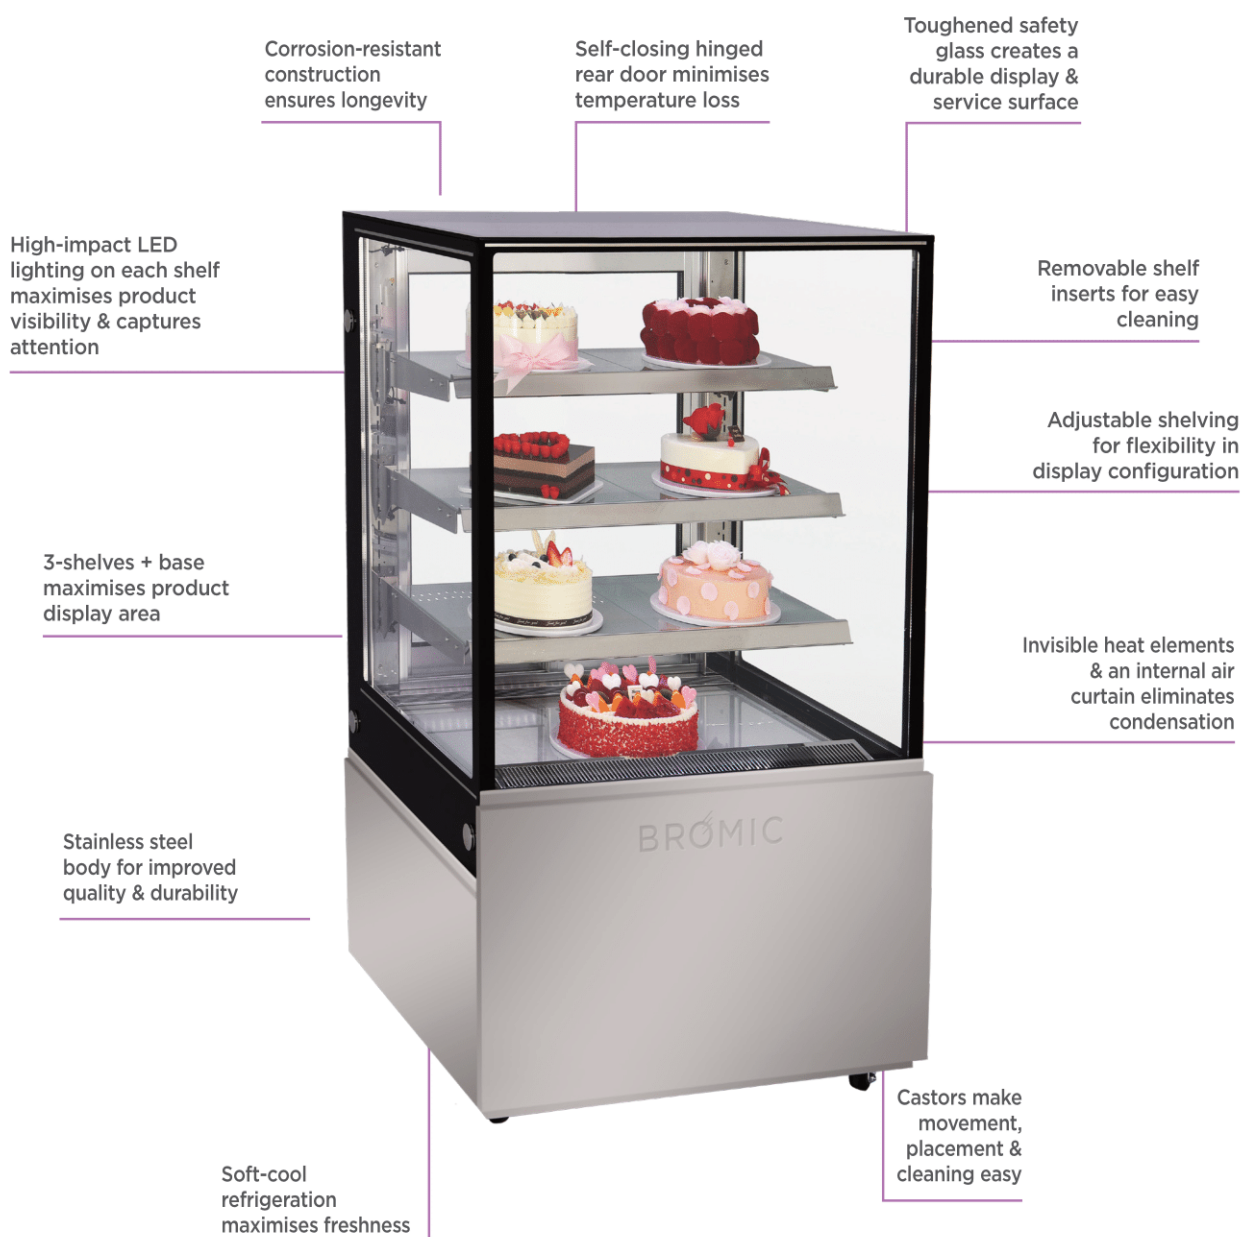

FD4T0660C | 4 Tier Cold Food Display 660mm

Food Displays

FD4T0660C

**4 TIER COLD
FOOD DISPLAY
660MM**

FD4T0660C | 4 Tier Cold Food Display 660mm

Food Displays

SPECIFICATIONS	Part Number	3736313-NR
	Capacity	300L
	Temp. Range	+2 to +6°C
	Max. Ambient Temp.	32°C
	Refrigeration Power	540W
	Energy Consumption	8.59kWh/24h
	Gross Weight	160kg
	Packaged Dimensions	760 x 850 x 1510 mm
	Refrigerant	R290
	Plug Supplied	Yes, 1 x 10A
	Plug Location	Rear, Right Hand Side
	Main Light	LED
	Number of Doors	1
	Door Type	Hinged
	Temp. Controller	Digital
	Castors	Yes
	No. of Shelves inc. Base	4
	Shelves Dimensions	577(w) x 307(d), 577(w) x 342(d), 577(w) x 377(d) mm
	Colour	Stainless Steel
Warranty	2 Year Parts & Labour	
Warranty Service	Bromic Extra Care	

DIMENSIONS	External (mm)	
	Width	660
	Depth	740
	Height	1360
	Internal (mm)	
	Width	590
Depth	647	
Height	828	