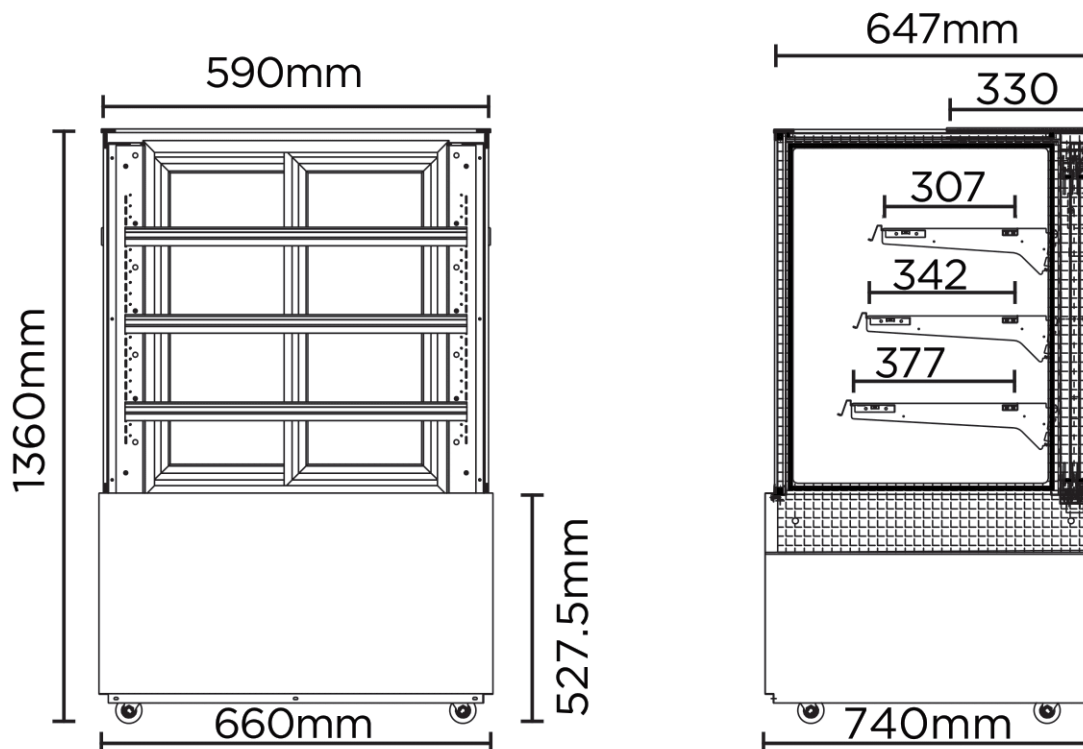

FD4T0660C | 4 Tier Cold Food Display 660mm

Food Displays

FD4T0660C

**4 TIER COLD
FOOD DISPLAY
660MM**

FD4T0660C | 4 Tier Cold Food Display 660mm

Food Displays

SPECIFICATIONS	Part Number	3736313-NR
	Capacity	300L
	Temp. Range	+2 to +6°C
	Max. Ambient Temp.	32°C
	Refrigeration Power	540W
	Energy Consumption	8.59kWh/24h
	Gross Weight	160kg
	Packaged Dimensions	760 x 850 x 1510 mm
	Refrigerant	R290
	Plug Supplied	Yes, 1 x 10A
	Plug Location	Rear, Right Hand Side
	Main Light	LED
	Number of Doors	1
	Door Type	Hinged
	Temp. Controller	Digital
	Castors	Yes
	No. of Shelves inc. Base	4
	Shelves Dimensions	577(w) x 307(d), 577(w) x 342(d), 577(w) x 377(d) mm
	Colour	Stainless Steel
Warranty	2 Year Parts & Labour	
Warranty Service	Bromic Extra Care	

DIMENSIONS	External (mm)	
	Width	660
	Depth	740
	Height	1360
	Internal (mm)	
	Width	590
Depth	647	
Height	828	