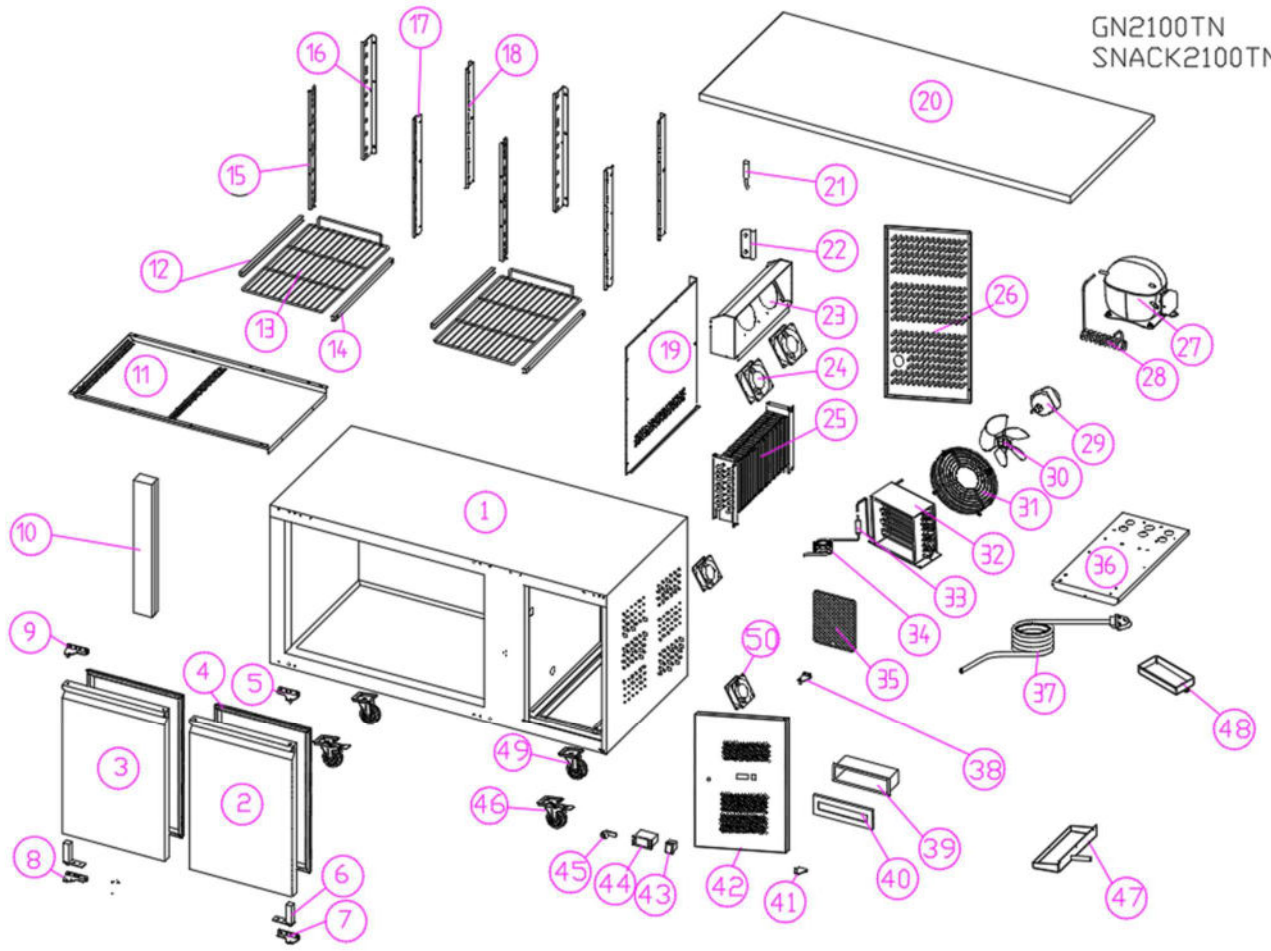

GN2100TN  
SNACK2100TN

## SPARE PARTS LIST FOR GNX2100TN &amp; SLX2100TN

NO.	NAME	QTY. (PCS)	REMARK
1	FDAMED BODY	1	
2	DOOR/RIGHT	1	
3	DOOR/LEFT	1	
4	GASKET	2	
5	UP HINGE/RIGHT	1	
6	DOOR SPRING	2	
7	DOWN HINGE/RIGHT	1	
8	DOWN HINGE/LEFT	1	
9	UP HINGE/LEFT	1	
10	FIXED FRONT PANEL	1	
11	AIR FLOW CINDUCT BOARD	1	
12	SET GUIDE/LEFT	2	
13	SHELF	2	
14	SET GUIDE/RIGHT	2	
15	FRONT SUPPORT/LEFT	2	
16	BACK SUPPORT/LEFT	2	
17	FRONT SUPPORT/RIGHT	2	
18	BACK SUPPORT/RITH	2	
19	EVAPORATOR COVER	1	
20	TOP	1	
21	SENSOR	1	
22	PROBE PADDING	1	
23	FAN SUPPORT	1	
24	EVAPORATOR FAN	2	
25	EVAPORATOR	1	
26	UNIT ROOM COVER	1	
27	COMPRESSOR	1	
28	HOT PIPE	1	
29	CONDENSOR FAN	1	
30	CONDENSOR FAN BLADE	1	
31	BASKET GUARD GRILLS	1	
32	CONDENSOR	1	
33	FILTER DRIER	1	
34	CAPILLARY	1	
35	FILTER	1	
36	UNIT BOARD	1	
37	POWER CODE	1	
38	FRONT PANEL UP HINGE	1	
39	WATER BOX PROTECTOR	1	
40	CLIP	1	
41	FRONT PANEL DOWN HINGE	1	
42	FRONG PANEL	1	
43	MAIN SWITCH	1	
44	THERMOSTAT	1	
45	LOCK	1	
46	CASTER WITH BRAKES	2	
47	INTERNAL WATER PAN	1	
48	EXTERNAL WATER PAN	1	
49	CASTER WITHOUT BRAKES	2	
50	Engine room cooling fan	2	