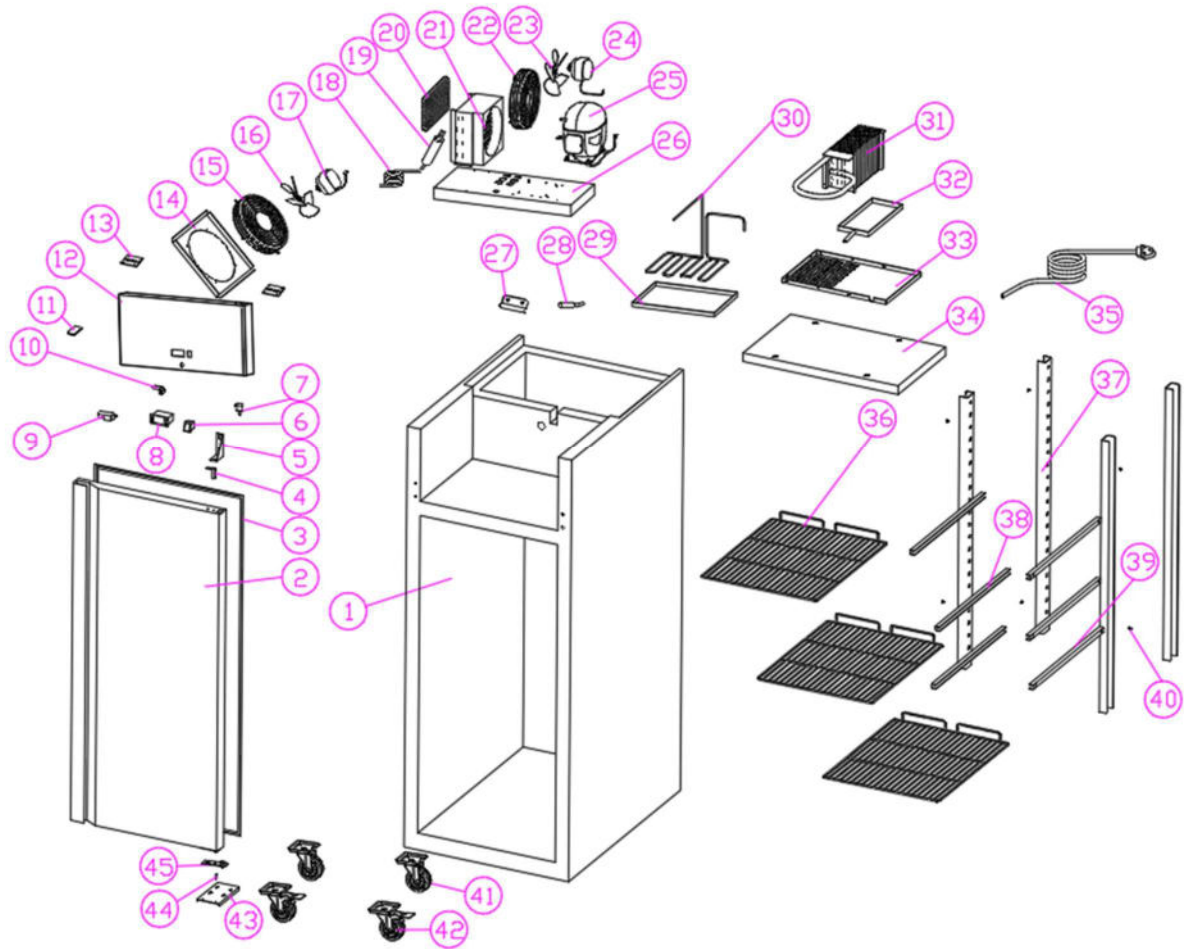

EXPLODED VIEW OF GN650TN

SPARE PARTS LIST FOR GNX650TN

NO.	NAME	QTY. (PCS)	REMARK
1	cabinet	1	
2	door	1	
3	door gasket	1	
4	spring hinge	1	
5	right upper hinge	1	
6	power switch	1	
7	light/fan switch	1	
8	controller	1	
9	LED light	1	
10	door lock	1	
11	Upper Hinge Cover	1	
12	panel	1	
13	panel connect	2	
14	motor board	1	
15	eva. fan cover	1	
16	eva. fan blade	1	
17	eva. fan	1	
18	capillary	1	
19	dryer filter	1	
20	filter net	1	
21	cond. condenser	1	
22	cond.fan cover	1	
23	cond. Fan blade	1	
24	cond. Fan motor	1	
25	compressor	1	
26	cooling unit board	1	
27	sensor clip	1	
28	sensor	1	
29	outer drain pan	1	
30	high pressure pipe	1	
31	evaporator	1	
32	inner drain pan	1	
33	fan plate	1	
34	top cover	1	
35	power cord	1	
36	shelf	3	
37	holder	4	
38	left shelf guide	3	
39	right shelf guide	3	
40	shelf holder screw	8	
41	caster without brakes	2	
42	caster with brakes	2	
43	bottom hinge	1	
44	hinge axis	1	
45	door axis sleeve	1	