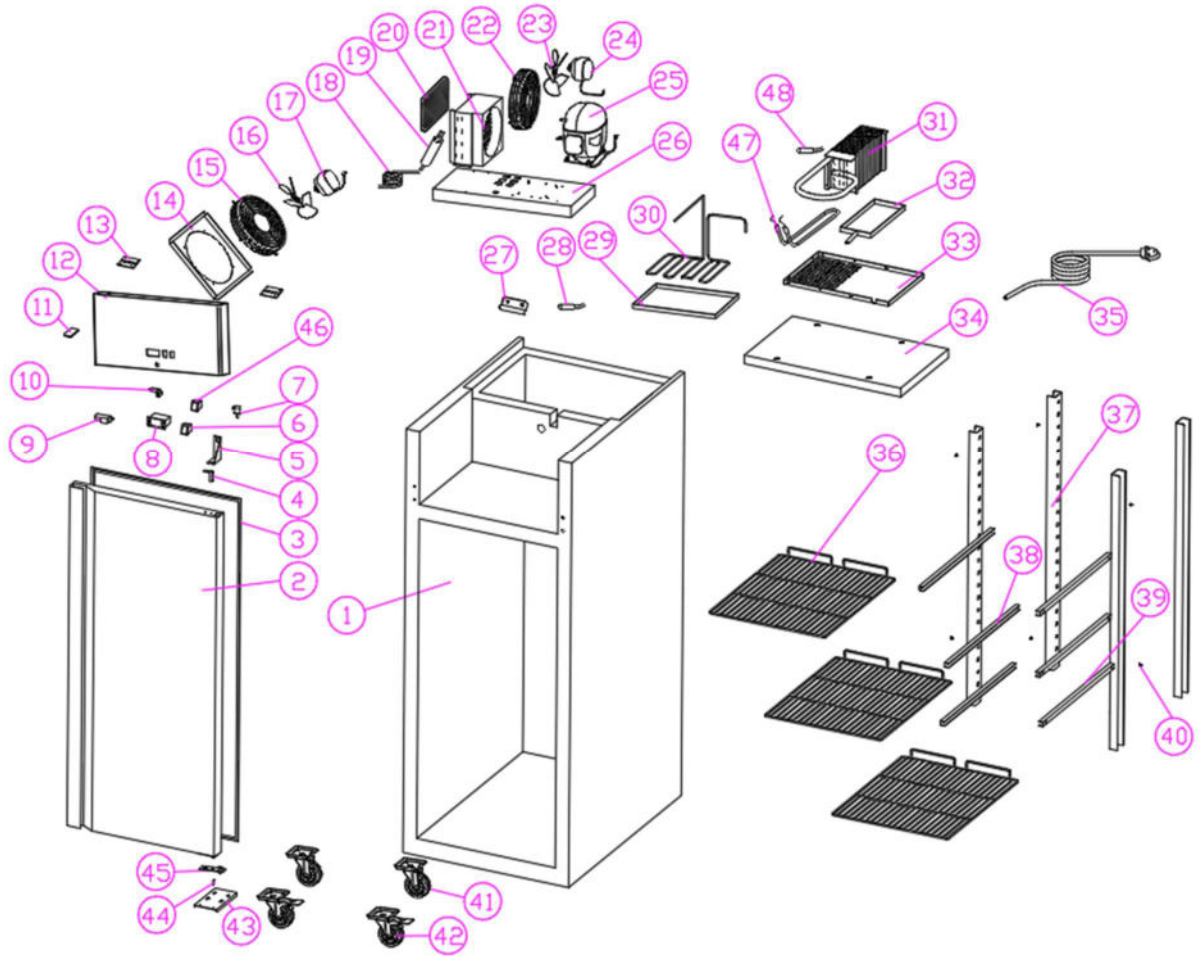

EXPLODED VIEW OF GN650BT

SPARE PARTS LIST FOR GNX650BT

NO.	NAME	QUY. (PCS)	REMARK
1	cabinet	1	
2	door	1	
3	door gasket	1	
4	spring hinge	1	
5	right upper hinge	1	
6	power switch	1	
7	light/fan switch	1	
8	controller	1	
9	LED light	1	
10	door lock	1	
11	Upper Hinge Cover	1	
12	panel	1	
13	panel connect	2	
14	motor board	1	
15	eva. fan cover	1	
16	eva. fan blade	1	
17	eva. fan	1	
18	capillary	1	
19	dryer filter	1	
20	filter net	1	
21	cond. condenser	1	
22	cond.fan cover	1	
23	cond. Fan blade	1	
24	cond. Fan motor	1	
25	compressor	1	
26	cooling unit board	1	
27	sensor clip	1	
28	sensor	1	
29	outer drain pan	1	
30	high pressure pipe	1	
31	evaporator	1	
32	inner drain pan	1	
33	fan plate	1	
34	top cover	1	
35	power cord	1	
36	shelf	3	
37	holder	4	
38	left shelf guide	3	
39	right shelf guide	3	
40	shelf holder screw	8	
41	caster without brakes	2	
42	caster with brakes	2	
43	bottom hinge	1	
44	hinge axis	1	
45	door axis sleeve	1	
46	Defrost indicator	1	
47	Heating pipe	1	
48	sensor	1	