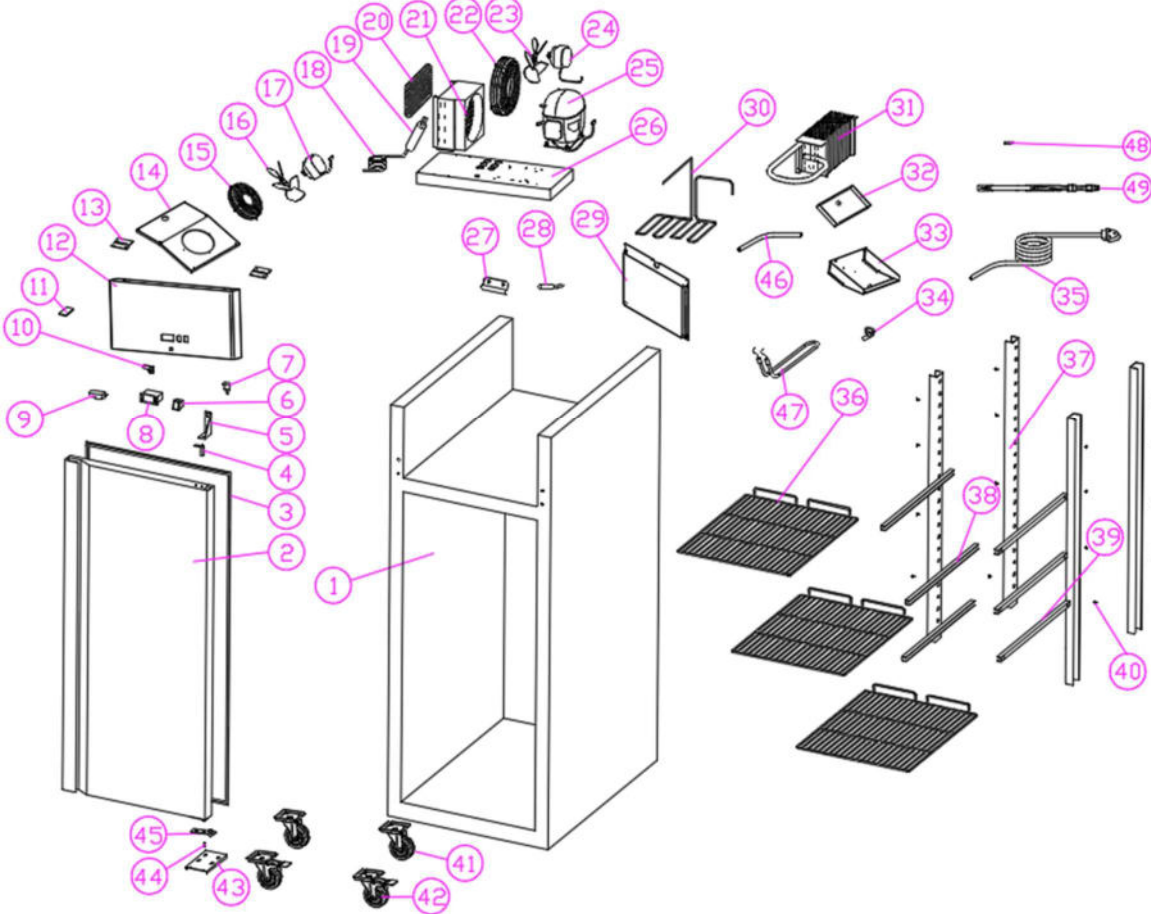

EXPLODED VIEW OF GN600BT/SNACK400BT

SPARE PARTS LIST FOR GNX600BT & GNX400BT

NO.	NAME	QUY. (PCS)	REMARK
1	cabinet	1	
2	door	1	
3	door gasket	1	
4	spring hinge	1	
5	right upper hinge	1	
6	power switch	1	
7	light/fan switch	1	
8	controller	1	
9	LED light	1	
10	door lock	1	
11	Upper Hinge Cover	1	
12	panel	1	
13	panel connect	2	
14	Fan plate	1	
15	eva. fan cover	1	
16	eva. fan blade	1	
17	eva. fan	1	
18	capillary	1	
19	dryer filter	1	
20	filter net	1	
21	cond. condenser	1	
22	cond.fan cover	1	
23	cond. Fan blade	1	
24	cond. Fan motor	1	
25	compressor	1	
26	cooling unit board	1	
27	sensor clip	1	
28	sensor	1	
29	outer drain pan	1	
30	high pressure pipe	1	
31	evaporator	1	
32	inner drain pan	1	
33	Evaporator fixing plate	1	
34	Drain elbow	1	
35	power cord	1	
36	shelf	3	
37	holder	4	
38	left shelf guide	3	
39	right shelf guide	3	
40	shelf holder screw	16	
41	caster (without brakes)	2	
42	caster(with brakes)	2	
43	bottom hinge	1	
44	hinge axis	1	
45	door axis sleeve	1	
46	drainpipe	1	
47	Heating pipe	1	
48	sensor	1	
49	Water pipe heating wire	1	