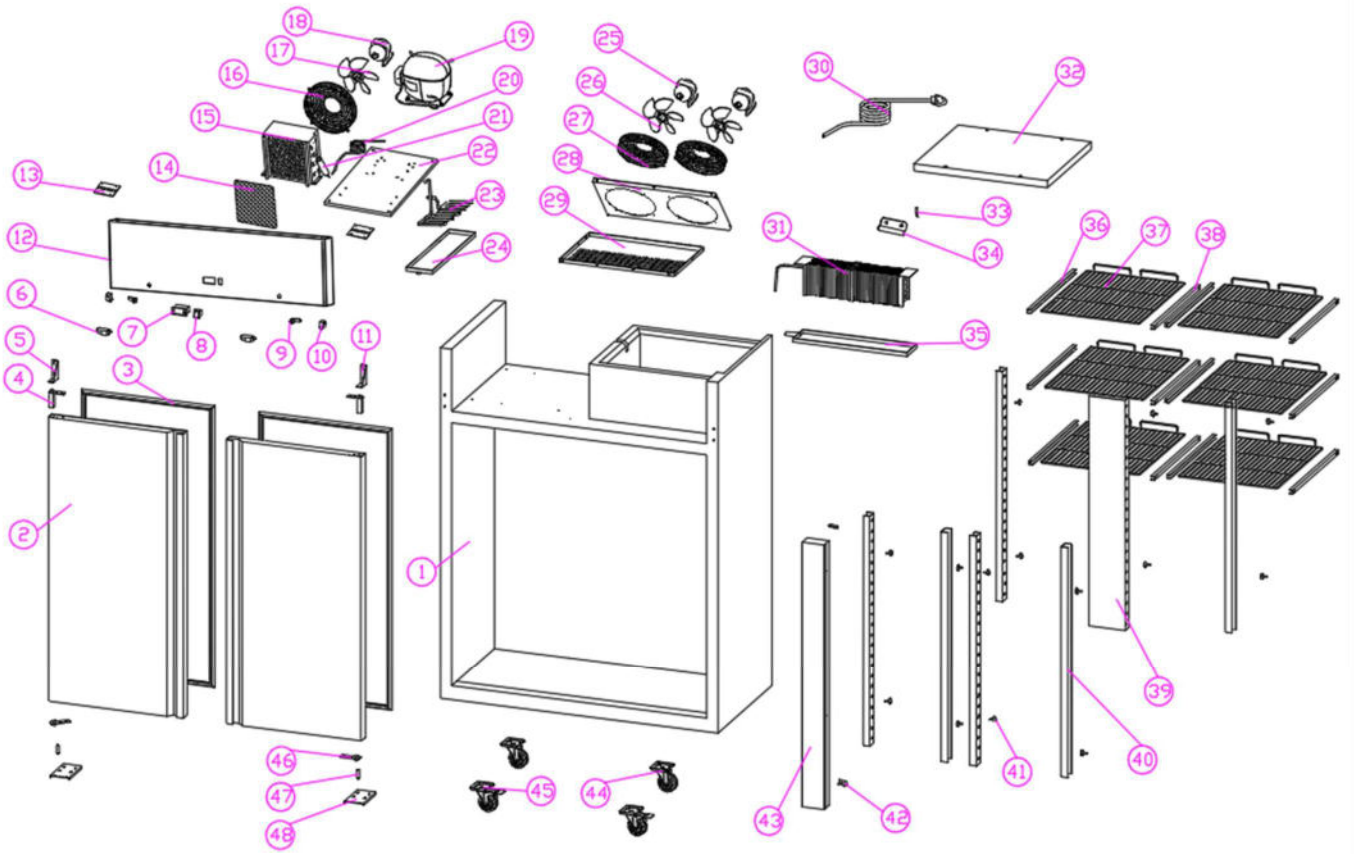

EXPLODED VIEW OF GN1410TN

SPARE PARTS LIST FOR GNX1400TN

NO.	NAME	QTY. (PCS)	REMARK
1	cabinet	1	
2	door	2	
3	door gasket	2	
4	spring hinge	2	
5	left upper hinge	1	
6	LED light	2	
7	controller	1	
8	power switch	1	
9	door lock	2	
10	light/fan switch	2	
11	right upper hinge	1	
12	panel	1	
13	panel connect	2	
14	filter net	1	
15	cond. condenser	1	
16	cond.fan cover	1	
17	cond. Fan blade	1	
18	cond. Fan motor	1	
19	compressor	1	
20	capillary	1	
21	dryer filter	1	
22	cooling unit board	1	
23	high pressure pipe	1	
24	outer drain pan	1	
25	eva. fan	2	
26	eva. fan blade	2	
27	eva. fan cover	2	
28	motor board	1	
29	fan plate	1	
30	power cord	1	
31	evaporator	1	
32	top cover	1	
33	sensor	1	
34	sensor clip	1	
35	inner drain pan	1	
36	left shelf guide	6	
37	shelf	6	
38	right shelf guide	6	
39	back middle shelf holder	1	
40	holder	6	
41	shelf holder screw	16	
42	middle beam connect	2	
43	middle beam	1	
44	caster without brakes	2	
45	caster with brakes	2	
46	door axis sleeve	2	
47	hinge axis	2	
48	bottom hinge	2	