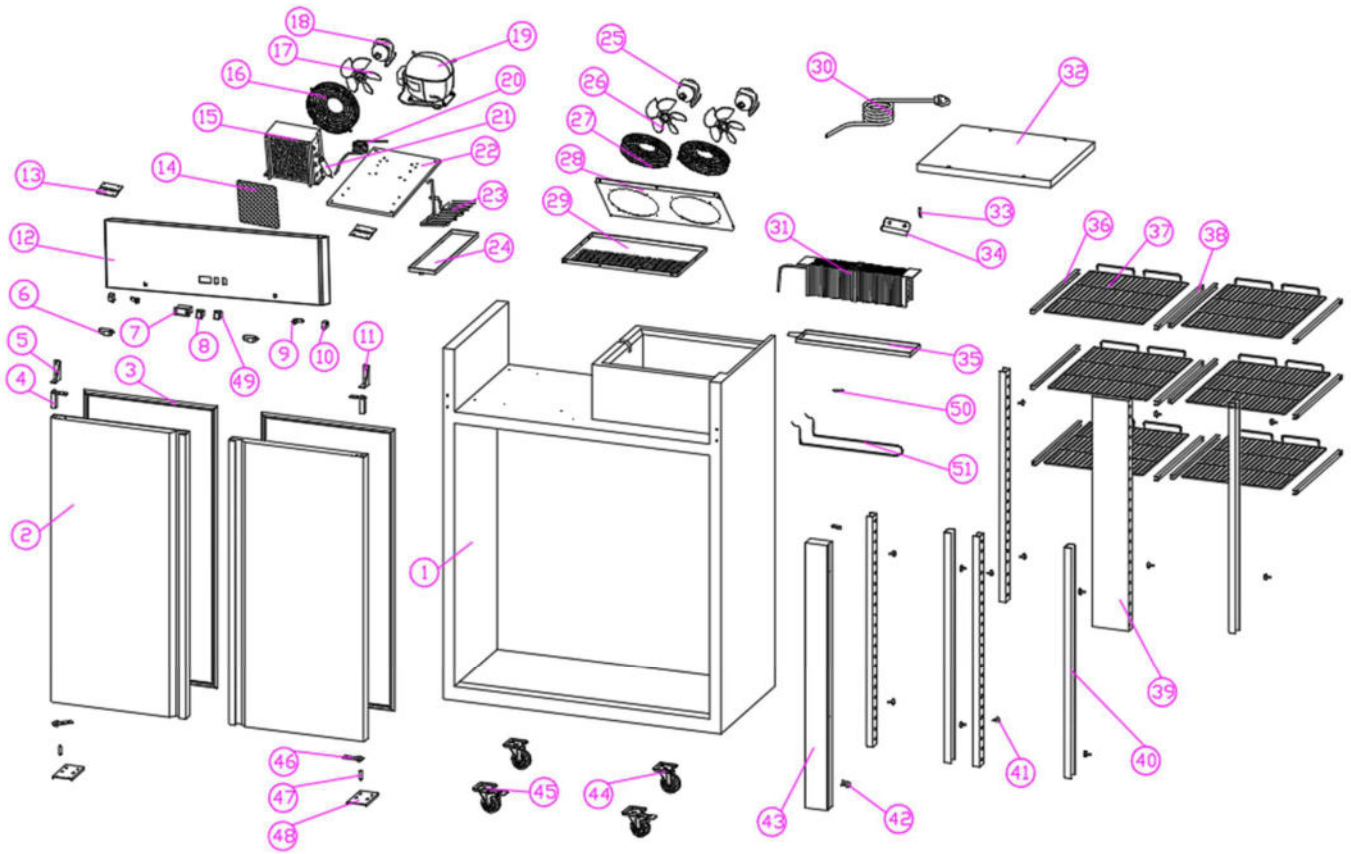

EXPLODED VIEW OF GN1410BT

SPARE PARTS LIST FOR GNX1400BT

NO.	NAME	QTY. (PCS)	REMARK
1	cabinet	1	
2	door	2	
3	door gasket	2	
4	spring hinge	2	
5	left upper hinge	1	
6	LED light	2	
7	controller	1	
8	power switch	1	
9	door lock	2	
10	light/fan switch	2	
11	right upper hinge	1	
12	panel	1	
13	panel connect	2	
14	filter net	1	
15	cond. condenser	1	
16	cond.fan cover	1	
17	cond. Fan blade	1	
18	cond. Fan motor	1	
19	compressor	1	
20	capillary	1	
21	dryer filter	1	
22	cooling unit board	1	
23	high pressure pipe	1	
24	outer drain pan	1	
25	eva. fan	2	
26	eva. fan blade	2	
27	eva. fan cover	2	
28	motor board	1	
29	fan plate	1	
30	power cord	1	
31	evaporator	1	
32	top cover	1	
33	sensor	1	
34	sensor clip	1	
35	inner drain pan	1	
36	left shelf guide	6	
37	shelf	6	
38	right shelf guide	6	
39	back middle shelf holder	1	
40	holder	6	
41	shelf holder screw	16	
42	middle beam connect	2	
43	middle beam	1	
44	caster without brakes	2	
45	caster with brakes	2	
46	door axis sleeve	2	
47	hinge axis	2	
48	bottom hinge	2	
49	Defrost indicator	1	
50	sensor	1	
51	Heating pipe	1	