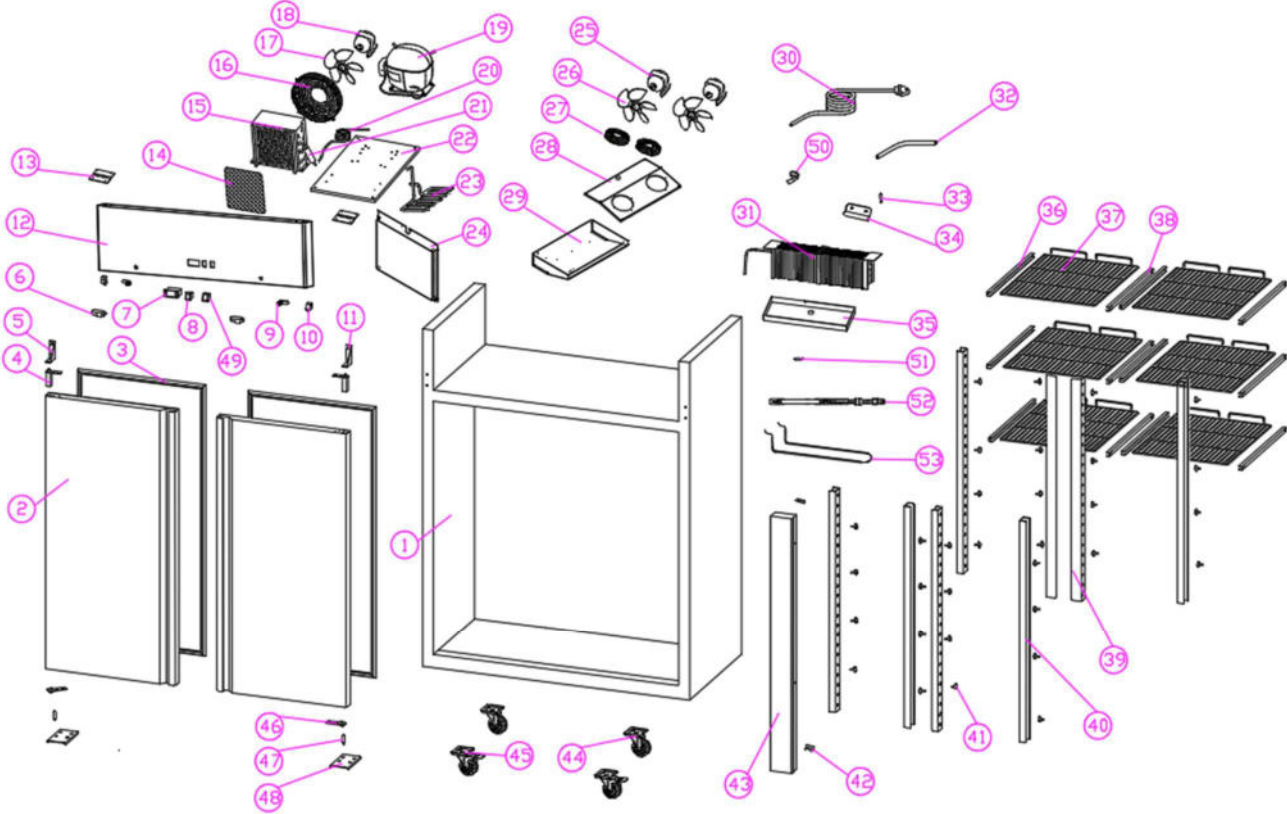

EXPLODED VIEW OF GN1200BT

SPARE PARTS LIST FOR GNX1200BT			
NO.	NAME	QUY. (PCS)	REMARK
1	cabinet	1	
2	door	2	
3	door gasket	2	
4	spring hinge	2	
5	left upper hinge	1	
6	LED light	2	
7	controller	1	
8	power switch	1	
9	door lock	2	
10	light/fan switch	2	
11	right upper hinge	1	
12	panel	1	
13	panel connect	2	
14	filter net	1	
15	cond. condenser	1	
16	cond.fan cover	1	
17	cond. Fan blade	1	
18	cond. Fan motor	1	
19	compressor	1	
20	capillary	1	
21	dryer filter	1	
22	cooling unit board	1	
23	high pressure pipe	1	
24	outer drain pan	1	
25	eva. fan	2	
26	eva. fan blade	2	
27	eva. fan cover	2	
28	Fan plate	1	
29	Evaporator fixing plate	1	
30	power cord	1	
31	evaporator	1	
32	drainpipe	1	
33	sensor	1	
34	sensor clip	1	
35	inner drain pan	1	
36	left shelf guide	6	
37	shelf	6	
38	right shelf guide	6	
39	left holder	4	
40	right holder	4	
41	shelf holder screw	32	
42	middle beam connect	2	
43	middle beam	1	
44	caster (without brakes)	2	
45	caster(with brakes)	2	
46	door axis sleeve	2	
47	hinge axis	2	
48	bottom hinge	2	
49	Defrost indicator	1	
50	Drain elbow	1	
51	sensor	1	
52	Water pipe heating wire	1	
53	Heating pipe	1	