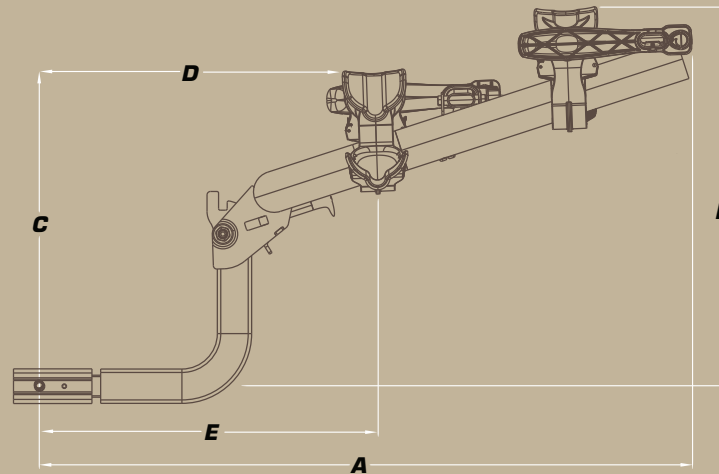

WestSlope Dimension Chart

STOWED

USE

OPEN

Measurement	Stowed	Use	Open
A	14" (35.5cm)	39.25" (100 cm)	X
B	40" (101.6 cm)	20.25" (51.5 cm)	X
C	X	18.75" (48 cm)	11" (28 cm)
D	5.5" (14 cm)	17.25" (44 cm)	10.5" (28 cm)
E	X	21.5" (54.6 cm)	X

Maximum Width: 51.5" (131 cm)