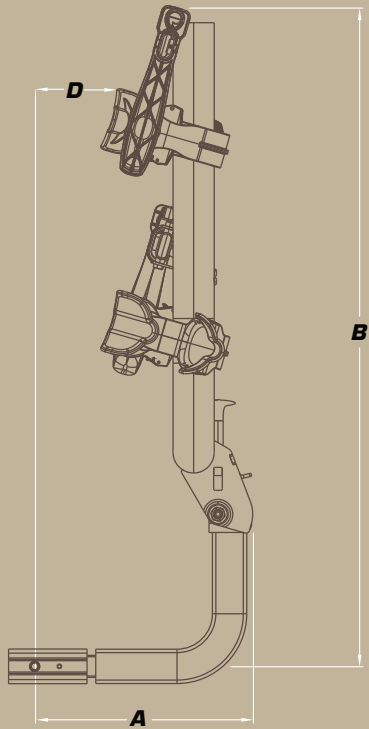

WestSlope Dimension Chart

STOWED

USE

OPEN

Measurement	Stowed	Use	Open
A	14" (35.5cm)	39.25" (100 cm)	X
B	40" (101.6 cm)	20.25" (51.5 cm)	X
C	X	18.75" (48 cm)	11" (28 cm)
D	5.5" (14 cm)	17.25" (44 cm)	10.5" (28 cm)
E	X	21.5" (54.6 cm)	X

Maximum Width: 51.5" (131 cm)