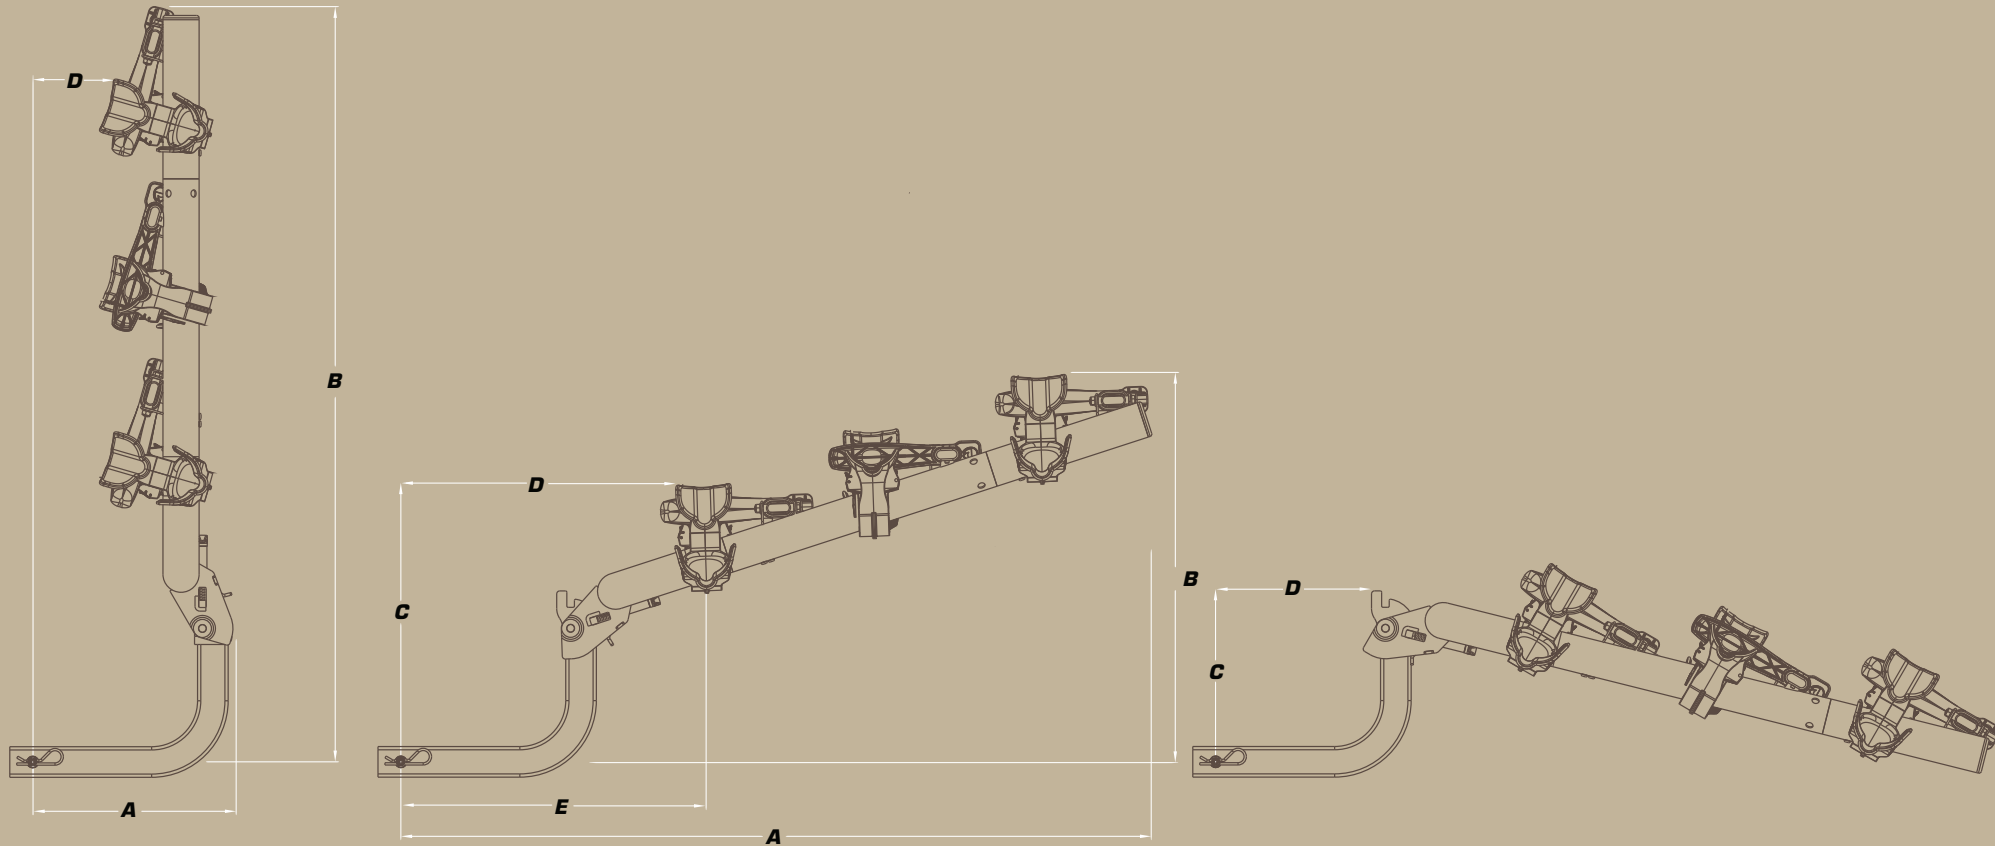

WestSlope 3 Dimension Chart

STOWED

USE

OPEN

Measurement	Stowed	Use	Open
A	14" (35.5cm)	50" (127 cm)	X
B	50.75" (129 cm)	22.75" (57.8 cm)	X
C	X	18.75" (48 cm)	11" (28 cm)
D	5.5" (14 cm)	17.25" (44 cm)	10.5" (28 cm)
E	X	21.5" (54.6 cm)	X

Maximum Width: 51.5" (131 cm)