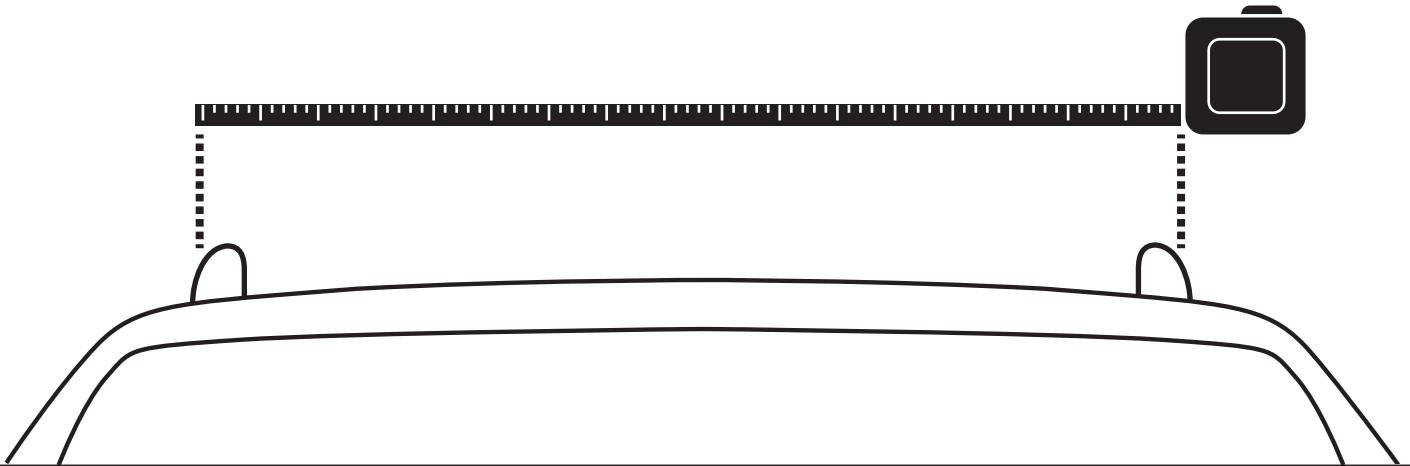

rockymounts
Ouray Crossbar

1

CONFIRM THAT YOUR VEHICLE HAS RAISED SIDE RAILS

2

MEASURE OUTSIDE TO OUTSIDE OF YOUR RAISED SIDE RAILS

3

DETERMINE THE OURAY CROSSBAR YOU WILL NEED FOR YOUR FLAGSTAFF TOWERS WITH THIS CHART

MEASUREMENT	OURAY CROSSBAR LENGTH
UNDER 37"	44" OURAY CROSSBAR
37" - 40"	47" OURAY CROSSBAR
40" - 43"	50" OURAY CROSSBAR
43" - 46"	53" OURAY CROSSBAR
OVER 46"	60" OURAY CROSSBAR