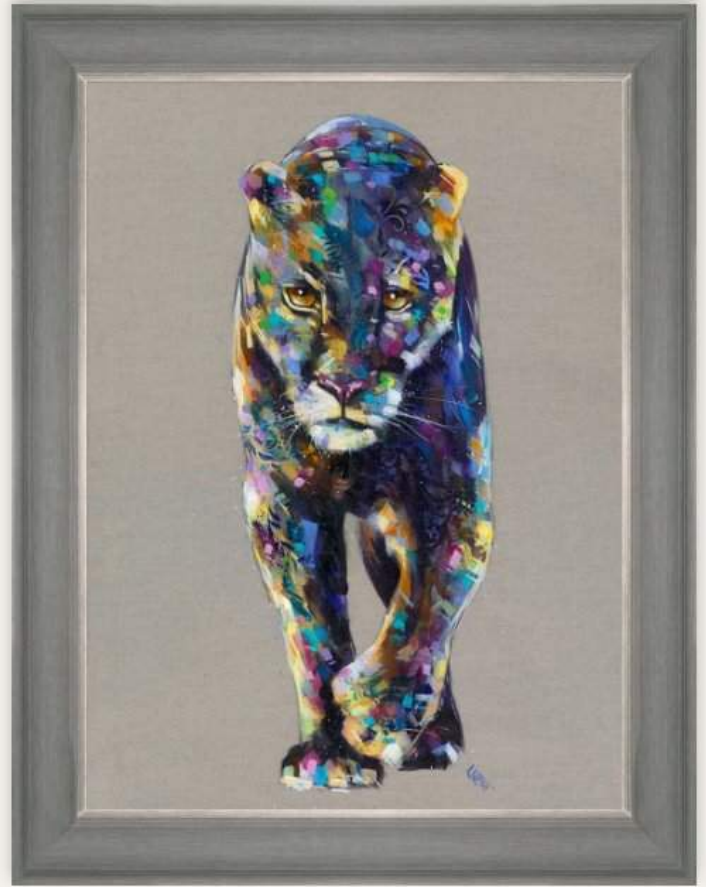

Sea Scent - AK11997
111 x 56cm - Handfinished

Sea Scent Canvas - AK11995
120 x 60cm - Canvas

The Old Jetty Detail I - AK12066

The Old Jetty Detail II - AK12067

59 x 49cm - Handfinished

Salt Wind - AK12213

Sea View - AK11022

49 x 39cm - Glazed

Sea View Cottage Small - AK12154

Cliff Top Cottage Small - AK12155

49 x 29cm - Handfinished

Henrietta Large - AK12153

Black Panther Large - AK12152

90 x 116cm - Handfinished

Hercules - AK12015
96 x 96cm - Handfinished

Cosimo - AK12046
104 x 104cm - Float Canvas

Ada - AK11990
86 x 86cm

Ada Small - AK12087

Grace Small - AK12088
32 x 32cm

Hugh - AK11207

Kendi Medium - AK11278

74.5 x 74.5cm - Handfinished

Leonardo Mini - AK11534