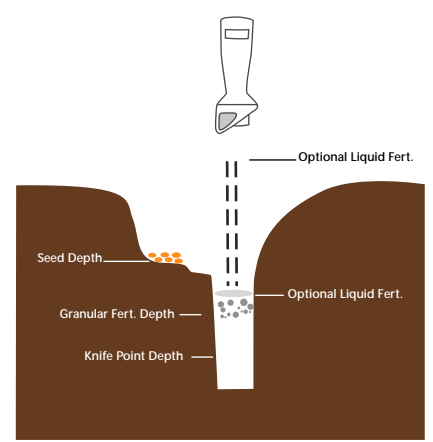

Inline Series Data Sheet

Model Summary:

Inline series seed boots are hard wearing, durable and extremely strong due to their single piece design, offering accurate seed placement.

Flat

Suits Horwood Bagshaw, Simplicity, Gason and other flat tynes.

Curved

Suits C Shank Cultivators.

Paired Row

Single Row

Side Banded

Flat IS-1001
Curved IS-1006

IS-1003
IS-1008

IS-1002
IS-1007

Top View

Side View

SMV with Inline Series

The inline series seed boot works best when paired with the Slot Mate V 15 due to the design of the point. When together the boot is proven to have a longer life, less wear and less blockages as a result.