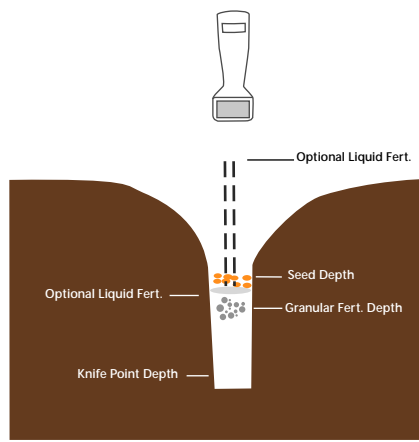

Inline Series Data Sheet

Model Summary:

Inline series seed boots are hard wearing, durable and extremely strong due to their single piece design, offering accurate seed placement.

Flat

Suits Horwood Bagshaw, Simplicity, Gason and other flat tynes.

Curved

Suits C Shank Cultivators.

Paired Row

Single Row

Side Banded

Flat IS-1001
Curved IS-1006

IS-1003
IS-1008

IS-1002
IS-1007

Top View

Side View

SMV with Inline Series

The inline series seed boot works best when paired with the Slot Mate V 15 due to the design of the point. When together the boot is proven to have a longer life, less wear and less blockages as a result.