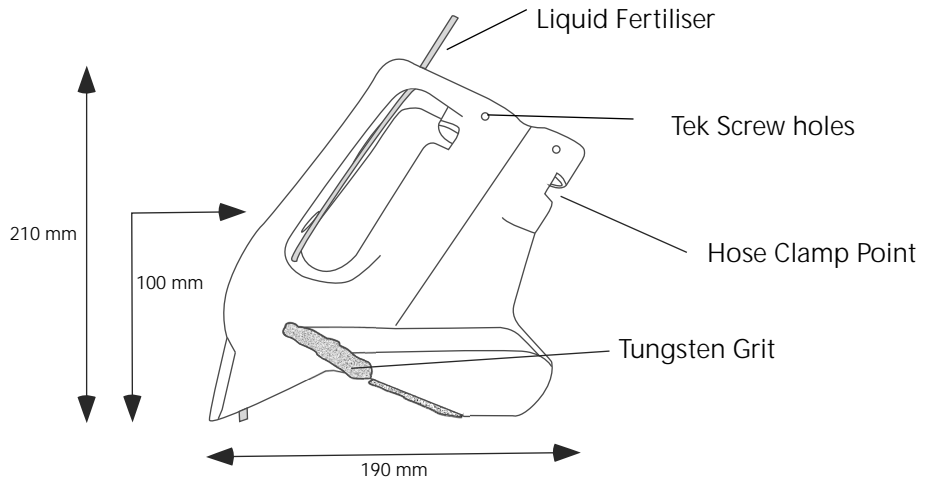

Curved

Suits C Shank Cultivators.

Paired Row

Single Row

Side Banded

Flat IS-1001
Curved IS-1006

IS-1003
IS-1008

IS-1002
IS-1007

Top View

Side View

SMV with Inline Series

The inline series seed boot works best when paired with the Slot Mate V 15 due to the design of the point. When together the boot is proven to have a longer life, less wear and less blockages as a result.