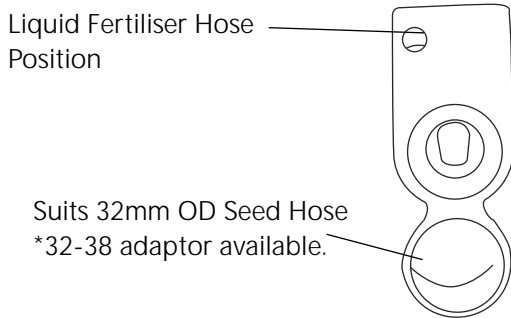

Curved

Suits C Shank Cultivators.

Paired Row

Single Row

Side Banded

Flat IS-1001
Curved IS-1006

IS-1003
IS-1008

IS-1002
IS-1007

Top View

Side View

SMV with Inline Series

The inline series seed boot works best when paired with the Slot Mate V 15 due to the design of the point. When together the boot is proven to have a longer life, less wear and less blockages as a result.