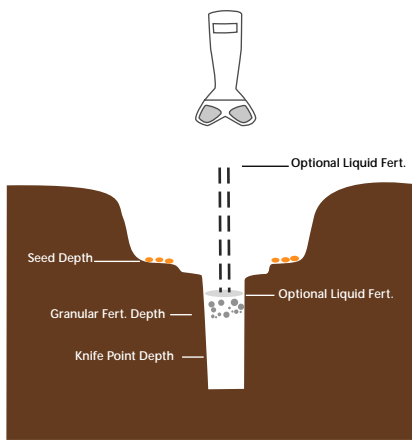

Inline Series Data Sheet

Model Summary:

Inline series seed boots are hard wearing, durable and extremely strong due to their single piece design, offering accurate seed placement.

Flat

Suits Horwood Bagshaw, Simplicity, Gason and other flat tynes.

Curved

Suits C Shank Cultivators.

Paired Row

Single Row

Side Banded

Flat IS-1001
Curved IS-1006

IS-1003
IS-1008

IS-1002
IS-1007

Top View

Side View

SMV with Inline Series

The inline series seed boot works best when paired with the Slot Mate V 15 due to the design of the point. When together the boot is proven to have a longer life, less wear and less blockages as a result.