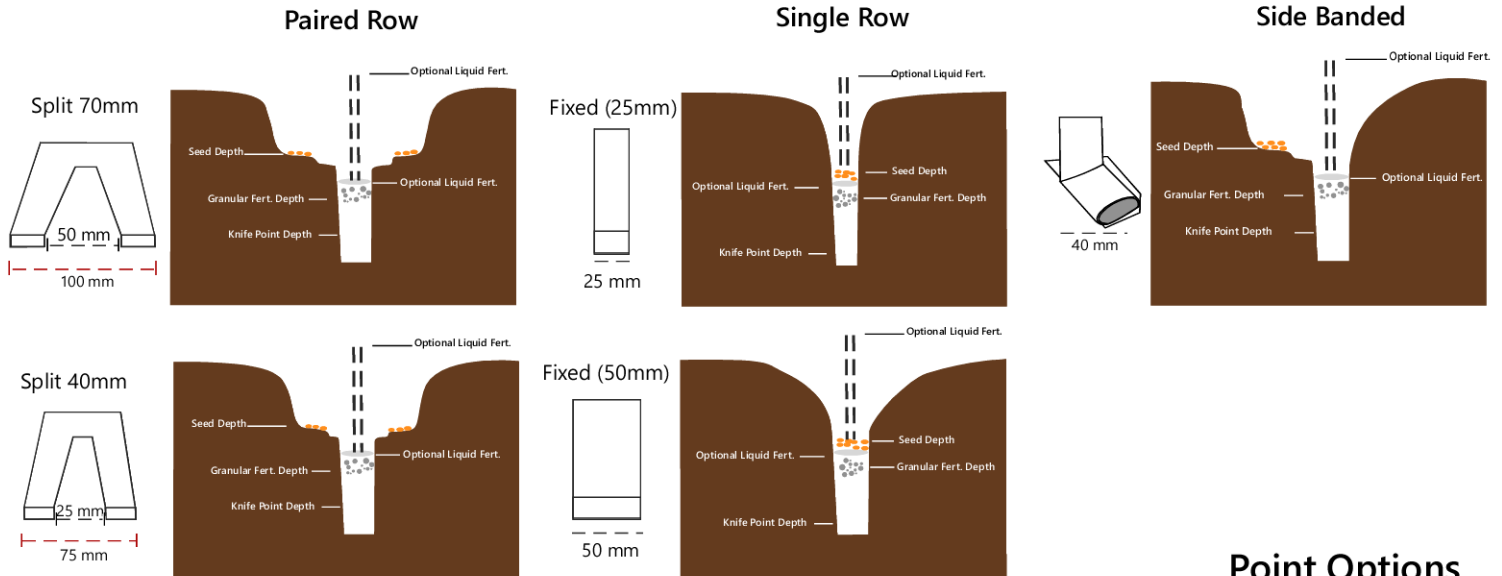

Bourgault Paralink

Model Summary:

The Bourgault Paralink is a system to fit the Bourgault Paralink seeding bar. It is a system with deep banding fertiliser, is liquid ready with height adjustable backshoot and point.

The seeding kit is designed for smooth and streamlined seeding, includes M12 high tensile bolts.

Point Options:

Different point and tungsten options available, points are height adjustable to increase life by dropping point as it wears down.

*Super Long Life dome tungsten available.

Backshoot Options:

Point Options