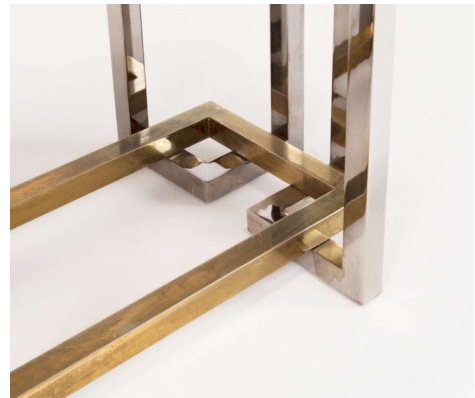

FOUND by maja

Product Information

Name: Romeo Rega Dining Table, 1970s

Dimensions: D 43" x W 86" x H 29"

Origin: Italy

Composition: Brass, chrome and smoked glass

Price: \$ 8,200

3484 Sacramento Street, San Francisco, CA 94118