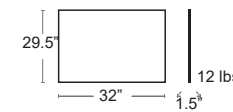

3 Foot Panel

MSRP: $890 EA.
SELL PRICE: $580 EA.

BLACK
PP3000-001