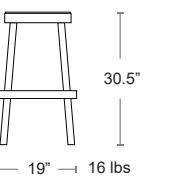

BAR STOOLS

Riviera Bar **emu** MADE IN ITALY

Tubular steel frame • Wrought Iron seat and back • E-coated powder coat finish

MSRP: $1080 EA. **SELL PRICE: $700 EA.**

Side Chair Pg.36, Lounge Pg.132

BAR STOOLS

Mom Bar or Counter **emu** MADE IN ITALY

Tubular steel frame • Steel slat seat and back • E-coated powder coat finish

MSRP: $870 EA. **SELL PRICE: $570 EA.**

ADD NET $40 FOR COUNTER HEIGHT
Armchair Pg.20, Side Chair Pg.40

Apero Bar or Counter **emu** MADE IN ITALY

Tubular steel frame • Wrought Iron back and seat • E-coated powder coat finish

MSRP: $970 EA. **SELL PRICE: $630 EA.**

ADD NET $40 FOR COUNTER HEIGHT

Arm Chair Pg.17, Side Chair Pg.37

Elly Bar **emuamericas** MADE IN CHINA

Tubular powder coated frame • All weather wicker seat and back

MSRP: $840 EA. **SELL PRICE: $550 EA.**

Side Chair Pg.38

Ronda Bar or Counter **emu** MADE IN ITALY

Tubular steel frame • Extended steel mesh seat and back • E-coated powder coat finish

MSRP: $890 EA. **SELL PRICE: $580 EA.**

ADD NET $40 FOR COUNTER HEIGHT

Armchair HD Pg.22, Side Chair Pg.44

Thor Teak Bar **emu** MADE IN ITALY

Tubular steel frame • Solid Teak seat • E-coated powder coat finish

MSRP: $840 EA. **SELL PRICE: $550 EA.**

Side Chair Pg.36