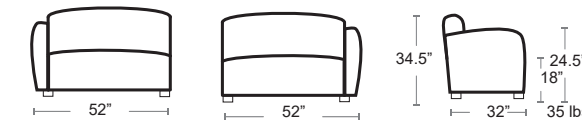

City View Love Seat

MSRP: $2600 EA. SELL PRICE: **$1690 EA.**

Select Custom Color Sunbrella Cushions or Replacement Volt Silver Cushion Set Sold Separately

MSRP: $1300 EA. SELL PRICE: **$650 EA.**

City View Right & Left Module

MSRP: $2400 EA. SELL PRICE: **$1560 EA.**

Select Custom Color Sunbrella Cushions or Replacement Volt Silver Cushion Set Sold Separately

MSRP: $1200 EA. SELL PRICE: **$600 EA.**

City View Corner Module

MSRP: $2400 EA. SELL PRICE: **$1560 EA.**

Select Custom Color Sunbrella Cushions or Replacement Volt Silver Cushion Set Sold Separately

MSRP: $1200 EA. SELL PRICE: **$600 EA.**

City View Club Arm Chair

MSRP: $1600 EA. SELL PRICE: **$1040 EA.**

Select Custom Color Sunbrella Cushions or Replacement Volt Silver Cushion Set Sold Separately

MSRP: $800 EA. SELL PRICE: **$400 EA.**

City View Slipper Module

MSRP: $1300 EA. SELL PRICE: **$845 EA.**

Select Custom Color Sunbrella Cushions or Replacement Volt Silver Cushion Set Sold Separately

MSRP: $650 EA. SELL PRICE: **$325 EA.**