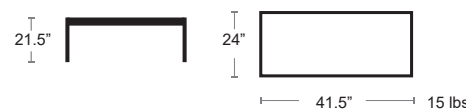

CITYVIEW-2442