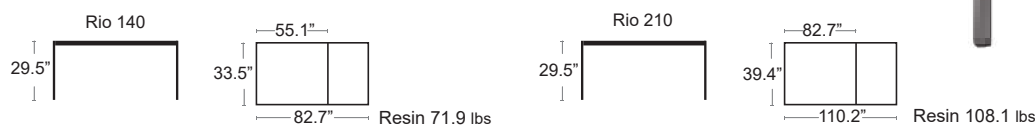

BIANCO
Rio 210 • 48253.00.000
Rio 140 • 48353.00.000