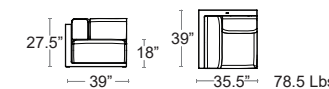

LOUNGE

Cannolè

The Cannolè seating system has a fully MIG welded structure made up of internally and externally galvanized steel tubes with a powder coat finish. The seat is a galvanized rod grid welded on a rod frame. The legs are made of tubular steel. All Cannolè cushions are made of polyurethane rubber with a layer of polyester fiber resin added, all packaged in a waterproof polyamide pillowcase.

Black Frame with Small Weft Grey 900/77 Cushions

1082-24+
1083-24+C900/71

Love Seat
MSRP: $8200
SELL PRICE: **$5300**

Arm Chair
MSRP: $4400
SELL PRICE: **$2900**

1080-24+C900/71

Pouf
MSRP: $2000
SELL PRICE: **$1300**

1085-24+C900/71

1087-24

Round Table
MSRP: $2000
SELL PRICE: **$1300**

1088-24

Round Side Table
MSRP: $1400
SELL PRICE: **$900**

LOUNGE

Gatsby Modular

Inspired by Art Deco Lighting
Made of polyethylene resin by rotational molding. 100% Recyclable. Suitable for indoor and outdoor use.
Cushions Siesta 1812

Circular Armless Module
MSRP: $6250
SELL PRICE: **$4070**

ANTRACITE 54407

Arm Chair
MSRP: $5680
SELL PRICE: **$3700**

ANTRACITE 54403

Right Module
MSRP: $5080
SELL PRICE: **$3300**

ANTRACITE 54405

Left Module
MSRP: $5080
SELL PRICE: **$3300**

ANTRACITE 54406

Armless Module
MSRP: $4740
SELL PRICE: **$3100**

ANTRACITE 54404

Pouf
MSRP: $2730
SELL PRICE: **$1780**

ANTRACITE 54408