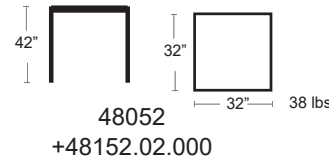

MSRP: \$910 EA.
SELL PRICE: **\$590 EA.**

Cube 80
Dining Height
MSRP: \$510 EA.
SELL PRICE: **\$330 EA.**

Cube 80
Bar Height

MSRP: \$720 EA.
SELL PRICE: **\$470 EA.**

Cube 70
Bar Height

MSRP: \$680 EA.
SELL PRICE: **\$440 EA.**