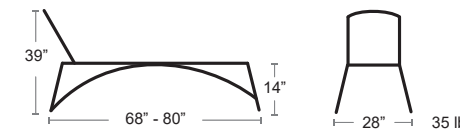

ANTRACITE/ANTRACITE
40450.02.057