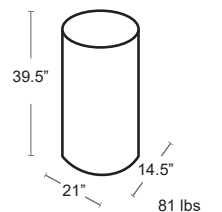

COMPLEMENTS

Doria Recycle Litter Bin

Steel • E-coated powder coat finish • 3 different 20 gallon compartments
Can be bolted down Hardware not included

MSRP: $5700 EA.   SELL PRICE: **$3700 EA.**

BLACK OXIRON/STAINLESS STEEL
U686

COMPLEMENTS

Dado Litter Bin With Rubbermaid Liner

Steel • E Coated powder coat finish
Can be bolted down • Hardware not included

MSRP: $3720 EA.   SELL PRICE: **$2420 EA.**

886+OR3567-G

Dara Litter Bin With Ashtray / Snuffer Large

Steel • 51 gal capacity • Can be bolted down • Hardware not included

MSRP: $5200 EA.   SELL PRICE: **$3380 EA.**

STEEL GREY
U694L

Deployee Litter Bin

Steel top and bottom • Mesh steel sides • E-coated powder coat finish
37 gallon capacity

Can be bolted down • Hardware not included
MSRP: $3230 EA.   SELL PRICE: **$2100 EA.**

JET BLACK / ALUMINUM
U638

Ecosens Litter Bin

Steel frame with Ferrus treatment,
Silver polyester powder coated finish • 100% Recycled poly planks front
and back.

2 x 20 gallon compartments

MSRP: $4200 EA.   SELL PRICE: **$2730 EA.**

Bench Pg.157

RECYCLED POLY &
SILVER RAL 9006
U662

Dara Litter Bin With Ashtray / Snuffer Medium

Steel • 25 gal capacity • Can be bolted down • Hardware not included

MSRP: $2600 EA.   SELL PRICE: **$1690 EA.**

STEEL GREY
U694S