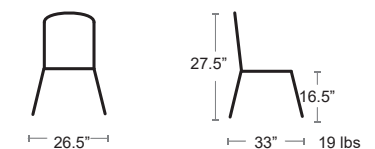

URBAN-00C

URBAN-00A

Urban Armless Module

MSRP: \$1600 EA. SELL PRICE: **\$1040 EA.**

Select Custom Color Cushions or Replacement Sunbelievable Venus Steel Set Sold Separately

MSRP: \$960 EA. SELL PRICE: **\$480 EA.**