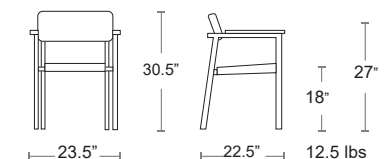

WHITE + TEAK
616T-23-82

Shine Teak Arms      MADE IN ITALY

Tubular aluminum frame • Teak arm rests • E-coated powder coat finish

MSRP: \$1230 EA. SELL PRICE: **\$800 EA.**

BRONZE + TEAK
248-41-82

ARM CHAIRS