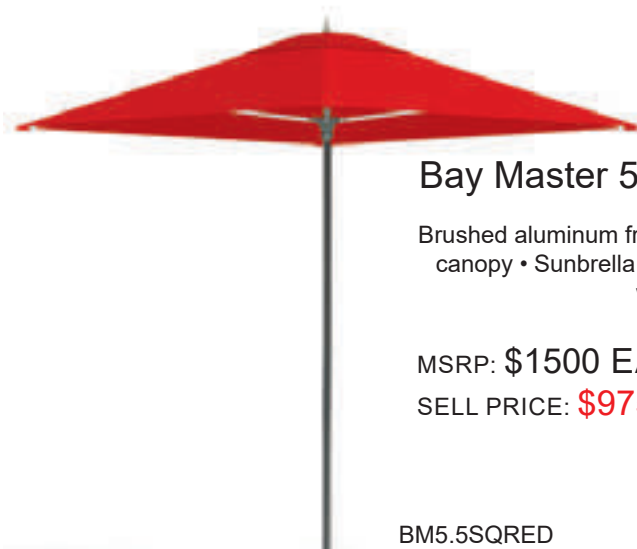

Bay Master 8.0' Square

MSRP: \$2700 EA.
SELL PRICE: **\$1755 EA.**

Bay Master 6.5' Square

MSRP: \$2000 EA.
SELL PRICE: **\$1300 EA.**

BM8.0SQ

BM6.5SQ

Bay Master 5.5' Square

Brushed aluminum frame • 1 piece brushed aluminum center pole • Single vent • Market cut canopy • Sunbrella furniture grade fabric • Ballistic nylon reinforced pockets • Manual lift with stainless steel pin • All parts are replaceable