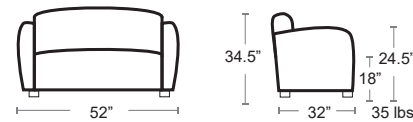

City View Love Seat

MSRP: \$2600 EA. SELL PRICE: **\$1690 EA.**

Select Custom Color Sunbrella Cushions or Replacement Volt Silver Cushion Set Sold Separately

MSRP: \$1300 EA. SELL PRICE: **\$650 EA.**

CITYVIEW-582