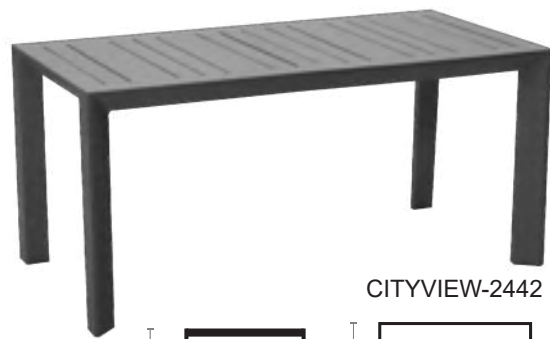

Rectangle Coffee Table

MSRP: $700 EA. SELL PRICE: **$455 EA.**