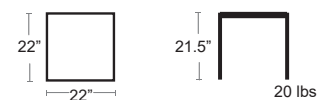

LOUNGE

Skyline Sun Lounger with Cushion

MSRP: $2700 EA. SELL PRICE: **$1750 EA.**

Select Custom Color Sunbrella Cushions or Replacement Volt Silver Cushion Set Sold Separately

MSRP: $1350 EA. SELL PRICE: **$675 EA.**

Skyline Rectangular Coffee Table w/ Glass Top

MSRP: $860 EA. SELL PRICE: **$560 EA.**

Replaceable Frosted Glass Top

MSRP: $140 EA. SELL PRICE: **$120 EA.**

Skyline Square Side Table w/ Glass Top

MSRP: $730 EA. SELL PRICE: **$480 EA.**

SKY-22SQ

Replaceable Frosted Glass Top

MSRP: $80 EA. SELL PRICE: **$50 EA.**

LOUNGE

City View Deep Seating Collection

Welded powder coated aluminum frame

Includes Sunbrella VOLT SILVER #58020-0000 furniture grade fabric upholstered cushions
Zippered for easy cleaning • Sunbrella Custom cushion colors available • Allow 4-6 weeks for delivery

City View Long Sofa

MSRP: $4800 EA. SELL PRICE: **$3120 EA.**

Select Custom Color Sunbrella Cushions or Replacement Volt Silver Cushion Set Sold Separately

MSRP: $2500 EA. SELL PRICE: **$1250 EA.**

City View Sofa

MSRP: $3600 EA. SELL PRICE: **$2340 EA.**

Select Custom Color Sunbrella Cushions or Replacement Volt Silver Cushion Set Sold Separately

MSRP: $1800 EA. SELL PRICE: **$900 EA.**