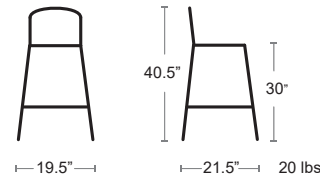

BLACK
148-24

BAR STOOLS

Side Chair Pg.38

Anna Backless Bar

Side Chair Pg.39

ALUMINUM
1206-00

Square tubular aluminum frame and seat
 Lacquered clear coat
 MSRP: \$630 EA. SELL PRICE: \$410 EA.

CUSTOMIZE YOUR ANNA STOOL
 188 DIFFERENT COLOURS
 Brushed aluminum powder coated in an available RAL colour
 Special Order
 MSRP: \$880 EA. SELL PRICE: \$570 EA.

See swatches
Pg.198

1206-RAL

Segno Bar or Counter

Square tubular steel frame • Steel slat seat and back • E-coated powder coat finish
 MSRP: \$790 EA. SELL PRICE: \$520 EA.
 ADD NET \$40 FOR COUNTER HEIGHT
 Armchair Pg.20
 Side Chair Pg.39,
 Bench Pg.159