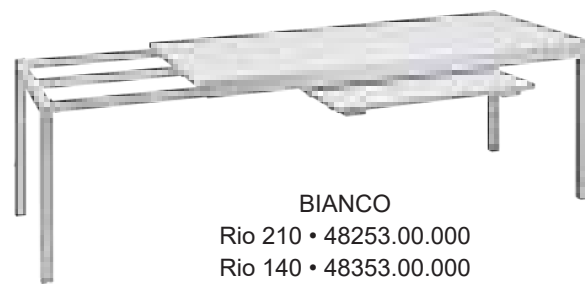

Armchair Pg.20, Side Chair Pg.40, Bar/Counter Stool Pg. 57, Lounge Pg.130

IRON
303-22

CEMENT
303-73

BRONZE
303-41

BLACK
303-24

Rio Extendable Table Resin

Tubular aluminum powder coated frame and legs, resin and fiberglass dural top

Removable leaf with under table storage • No umbrella hole • UV Protected

Replacement panels available

RIO 210 - Seats 8-10

MSRP: \$2000 EA. SELL PRICE: **\$1700 EA.**

RIO 140 - Seats 6-8

MSRP: \$1600 EA. SELL PRICE: **\$1400 EA.**

ANTRACITE
Rio 210 • 48252.02.000 Rio
140 • 48352.02.000

BIANCO
Rio 210 • 48253.00.000
Rio 140 • 48353.00.000

TORTORA
Rio 210 • 48259.10.000
Rio 140 • 48359.10.000

Libeccio Extendable Table

Resin Dural top • Tubular aluminum powder coated frame and legs • Removable leaf with under table storage