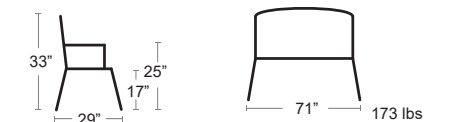

COMPLEMENTS

Hand Sanitizer Dispenser

Steel construction • Hands free foot pump
Can be bolted down • Hardware not included

MSRP: $1600 EA.

SELL PRICE: **$1040 EA.**

Hand Sanitizer Dispenser

Steel construction • Hands free foot pump
Can be bolted down • Hardware not included

MSRP: $650 EA.

SELL PRICE: **$425 EA.**

COMPLEMENTS

Valles Bench

Tubular steel frame • Perforated steel mesh seat and back
Electro galvanized steel with powder coat finish
Can be bolted down • Hardware not included

MSRP: $3710 EA. SELL PRICE: **$2410 EA.**

Valles Backless Bench

Tubular steel frame • Perforated mesh seat
Electro galvanized steel with powder coat finish
Can be bolted down • Hardware not included

MSRP: $3200 EA. SELL PRICE: **$2080 EA.**

Omega Bike Rack

Steel • Electrolyte zinc plated and powder coat finish
Can be bolted down • Hardware not included

MSRP: $650 EA. SELL PRICE: **$425 EA.**

GLOSSY SILVER
U201

Ecosens Bench

Steel frame • Recycled Poly Plank seat and back
Ferrus treatment and silver polyester powder coat finish
Can be bolted down • Hardware not included

MSRP: $3240 EA. SELL PRICE: **$2100 EA.**

Litter Bin Pg.154

Clash Stand Up Ashtray

Galvanized steel and stainless steel top •
Locking system
Can be bolted down • Hardware not included

MSRP: $1050 EA.

SELL PRICE: **$685 EA.**

Clash Wall Mount Ashtray

Galvanized steel & stainless steel top
Locking system • Wall mount

MSRP: $730 EA.

SELL PRICE: **$475 EA.**