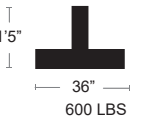

Oasis Cantilever 10' SQ

Recasens Recacril 9 oz Marine Grade Solution Dyed Acrylic Fabric • Wind stabilizer kit included • Extruded Aluminum • Stainless steel hardware • Crank lift • Infinity tilt with 360 degree rotation
Protective Cover Included with Purchase

MSRP: $7800 EA. SELL PRICE: $5070 EA.

883ECU-SQ-MS

Triple Stack Base with Wheels

Galvanized Steel plate • Silver dacromet coated
Triple stacked • Hardware included • 600 lbs

MSRP: $5800 EA. SELL PRICE: $3770 EA.

On Ground Direct Surface Mounting Plate

Can be mounted to Concrete or Wood • Use with Frankford Eclipse Cantilever
DIMENSIONS: 12.5" ROUND, 12 lbs

MSRP: $600 EA. SELL PRICE: $390 EA.

LED Light Stick with Clip

LED light bar system • Light bar attached to rib of umbrella
Natural white light bulb 4000K-5200K • Rechargeable battery
6-8 hours of usage on full brightness • 24 hours of usage on 50% brightness
Each light comes with a specific attachment clip for your specific umbrella

DIMENSIONS: L 12", W 1", D 1.5, 1 lbs
MSRP: $140 EA. SELL PRICE: $90 EA.

LED.LIGHT.KIT FF325C

In Ground Mounting Stem For New Concrete

Galvanized Steel • Use with Frankford Eclipse Cantilever • 18 lbs • 8"X 20"

MSRP: $350 EA. SELL PRICE: $230 EA.

ECU-IG