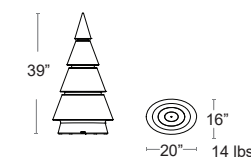

MSRP: $1550 EA.
SELL PRICE: **$1000 EA.**

Forest Small
54250L