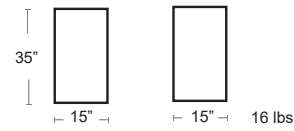

MSRP: \$500 EA. SELL PRICE: **\$325 EA.**

722-ANT

PLANTERS

Cubotti SERRALUNGA

Rotational molded resin planter • UV Protected • Can handle -40C to +40C
 • Suitable for both outdoor and indoor use
 MSRP: \$450 EA. SELL PRICE: **\$290 EA.**