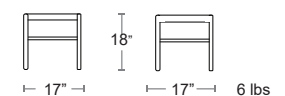

17" 18" 17" 6 lbs

Find other Sid products
Armchair Pg.18,
Bench Pg.34,
Side Chair Pg.39,
Bar/Counter Stool Pg.59,
Backless Bar/Counter Pg.62,
Picnic Tables Pg.70,
Tables Pg.73, Table Tops Pg.97,