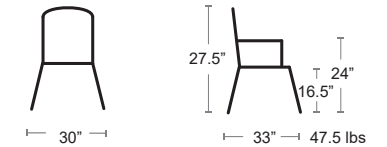

Urban Club Arm Chair

MSRP: \$1600 EA. **SELL PRICE: \$1040 EA.**

Select Custom Color Sunbrella Cushions or Replacement Volt Silver Cushion Set • Sold separately

MSRP: \$960 EA. **SELL PRICE: \$480 EA.**

URBAN-583