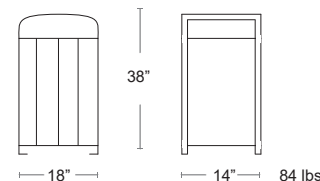

COMPLEMENTS

Doria Recycle Litter Bin

Steel • E-coated powder coat finish • 3 different 20 gallon compartments
Can be bolted down Hardware not included

MSRP: $5700 EA.   SELL PRICE: **$3700 EA.**

BLACK OXIRON/STAINLESS STEEL
U686

COMPLEMENTS

Dado Litter Bin With Rubbermaid Liner

Steel • E Coated powder coat finish
Can be bolted down • Hardware not included

MSRP: $3720 EA.   SELL PRICE: **$2420 EA.**

886+OR3567-G

Dara Litter Bin With Ashtray / Snuffer Large

Steel • 51 gal capacity • Can be bolted down • Hardware not included

MSRP: $5200 EA.   SELL PRICE: **$3380 EA.**

STEEL GREY
U694L

Deployee Litter Bin

Steel top and bottom • Mesh steel sides • E-coated powder coat finish
37 gallon capacity

Can be bolted down • Hardware not included
MSRP: $3230 EA.   SELL PRICE: **$2100 EA.**

JET BLACK / ALUMINUM
U638

Ecosens Litter Bin

Steel frame with Ferrus treatment,
Silver polyester powder coated finish • 100% Recycled poly planks front
and back.

2 x 20 gallon compartments

MSRP: $4200 EA.   SELL PRICE: **$2730 EA.**

Bench Pg.157

RECYCLED POLY &
SILVER RAL 9006
U662

Dara Litter Bin With Ashtray / Snuffer Medium

Steel • 25 gal capacity • Can be bolted down • Hardware not included

MSRP: $2600 EA.   SELL PRICE: **$1690 EA.**

STEEL GREY
U694S