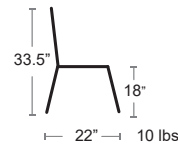

Marco Wicker

Square tubular aluminum powder coated frame • Viro wicker seat and back

MSRP: $430 EA. SELL PRICE: **$280 EA.**

Arm Chair Pg.24, Bar Stool Pg.60/61, Tables Pg.89

ANTRACITE / GRAPHITE
516S-SW-BA