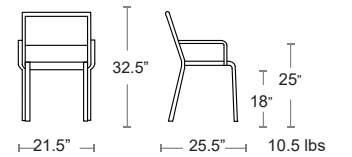

ARM CHAIRS

Tubular aluminum frame • Textilene sling seat and back • E-coated powder coat finish

MSRP: $920 EA. SELL PRICE: $600 EA.

Lounge Pg.131

ARM CHAIRS

Tubular aluminum frame • All-Weather Wicker seat and back

MSRP: $710 EA. SELL PRICE: $460 EA.

Side Chair Pg.38, Bar/Counter Stool Pg.57

Resin frame with slats • UV Protected

Seat and Back cushion included, choose your cushion color below

MSRP: $800 EA. SELL PRICE: $520 EA.

Tubular steel frame • Wrought Iron seat and back • E-coated powder coat finish

MSRP: $680 EA. SELL PRICE: $440 EA.

Side Chair Pg.37, Bar Stool Pg.54

Aria Cushions

INCLUDED WITH FRAME 2 piece cushion set with Velcro straps

Square Tubular Frame • Teak slat seat & steel slat back • E-coated powder coat finish

MSRP $640 EA. SELL PRICE: $410 EA.