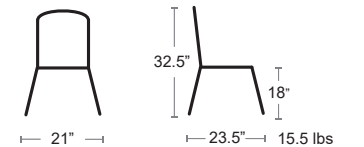

SIDE CHAIRS

Mom **emu** MADE IN ITALY

Tubular steel frame • Solid steel slat seat and back • E-coated powder coat finish

MSRP: $540 EA. SELL PRICE: **$350 EA.**

Armchair Pg.20, Bar/Counter Stool Pg.55

SIDE CHAIRS

Darwin **emu** MADE IN ITALY

Tubular steel frame • Steel mesh seat and back • E-coated powder coat finish

MSRP: $490 EA. SELL PRICE: **$320 EA.**

Armchair Pg.21, Bar/Counter Stool Pg.58, Tables Pg.84/854, Lounge Pg.129

Thor **emu** MADE IN ITALY

Tubular steel frame • Solid steel seat • E-coated powder coat finish

MSRP: $540 EA. SELL PRICE: **$350 EA.**

Backless Bar/Counter Stool Pg.60

Bridge **emu** MADE IN ITALY

Tubular steel frame • Steel slat seat and back • E-coated powder coat finish

MSRP: $490 EA. SELL PRICE: **$320 EA.**

Armchair Pg.21, Bar/Counter Stool Pg.56

Star **emu** MADE IN ITALY

Tubular steel frame • Steel seat and back • E-coated powder coat finish

MSRP: $520 EA. SELL PRICE: **$340 EA.**

Armchair Pg.20, Bar/Counter Stool Pg.57, Table Pg.75, Lounge Pg.130

Coupole **emu** MADE IN ITALY

Tubular steel frame • Cut design steel seat and back • E-coated powder coat finish

MSRP: $450 EA. SELL PRICE: **$295 EA.**

Bar Stool Pg.58