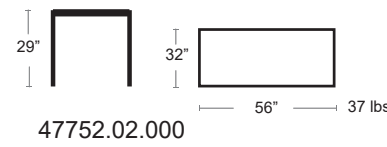

Cube 140
Dining Height
MSRP: \$760 EA.
SELL PRICE: **\$500 EA.**

Cube 120
Dining Height
MSRP: \$660 EA.
SELL PRICE: **\$430 EA.**

Cube 140
Bar Height

MSRP: \$1000 EA.
SELL PRICE: **\$650 EA.**

Cube 120
Bar Height