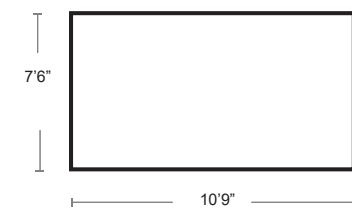

COMPLEMENTS

Afuera Beachcomber

Outdoor / Indoor Area Rug • 100% Fiber Enhanced Polypropylene
Water, Mold/Mildew Resistant • UV Stabilized • Colour Onyx / Shell

MSRP: $940 EA. SELL PRICE: $590 EA.

Cape Fayston

Outdoor / Indoor Area Rug • 100% Fiber Enhanced Polypropylene
Water, Mold/Mildew Resistant • UV Stabilized • Colour Silver/Charcoal

MSRP: $940 EA. SELL PRICE: $590 EA.

Recife

Outdoor / Indoor Area Rug • 100% Fiber Enhanced Polypropylene
Water, Mold/Mildew Resistant • UV Stabilized • Color Grey/White

MSRP: $940 EA. SELL PRICE: $590 EA.

Doggy SERRALUNGA

Resin sculptural structure • UV Protected • -40C +40C
MSRP: $360 EA. SELL PRICE: $235 EA.

COMPLEMENTS

Selectspace Partitions

Super easy to install! The only components that need assembly are the regular stands, all the other components come ready-to-use right out of the box. The panels and stands connect quickly and easily with spring push-buttons. Temporary or permanent, all the SelectSpace stand bases come with bolt hole knock-outs that can be removed and used to bolt the partitions into the ground.

If you want your system to be easily removable, simply leave the knock-outs in place.

Panels are fabricated from heavy gauge perforated aluminum. Posts are heavy gauge aluminum and stainless steel bases, with leveling legs for uneven ground.

All components are powder coated and rust proofed.

3 Foot Panel

MSRP: $890 EA.
SELL PRICE: $580 EA.

5 Foot Panel

MSRP: $1240 EA.
SELL PRICE: $810 EA.

7 Foot Panel

MSRP: $1540 EA.
SELL PRICE: $1000 EA.

Custom Colors

2-3 weeks delivery • Call for pricing