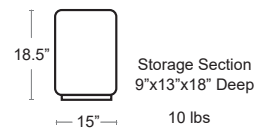

ANTRACITE
DADO-ANT