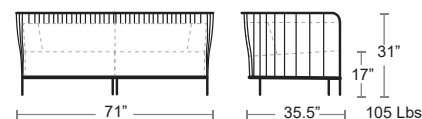

Black Frame with Small Weft Grey 900/77 Cushions

1082-24+
1083-24+C900/71

Love Seat
MSRP: \$8200
SELL PRICE: **\$5300**

Arm Chair
MSRP: \$4400
SELL PRICE: **\$2900**

1080-24+C900/71

Pouf
MSRP: \$2000
SELL PRICE: **\$1300**