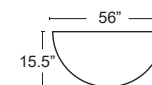

NP-GPFCCN36

FLAME

St. Tropez  

Rectangular and Square Linear Design Patio Flame Tables
 All aluminum construction • Propane tank can be hidden inside the table
 Stylish glass ember bed • Easy start electronic ignition • 60,000 BTU of Heat
 Thermo-couple valve shuts off gas supply if flame is extinguished
 Stainless steel 10"x 30" pan burner Comes complete with lid for burner and natural gas conversion kit
COVER AND GLASS WINDSCREEN INCLUDED WITH TABLE