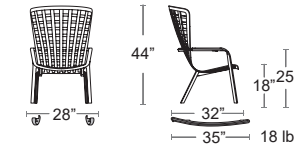

ANTRACITE FRAME
40300.02.000

WITH ROCKER KIT

Poggio Stool/Footrest

Tubular fiberglass frame • Polypropylene resin with UV Protection

MSRP: $150 EA. SELL PRICE: **$125 EA.**