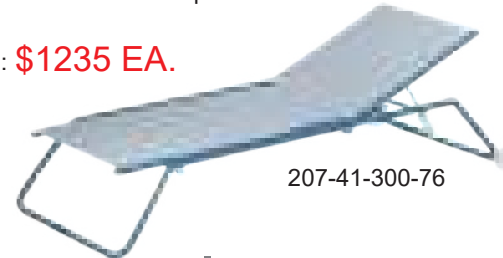

MSRP: \$1360 EA. SELL PRICE: \$885 EA.

Side chair Pg.36,
Bar Stool Pg.54

Snooze Chaise

emumadeinitaly
Tubular steel frame with wheels • Textilene fabric sea and back • E coated powder coat finish

207-23-300/42