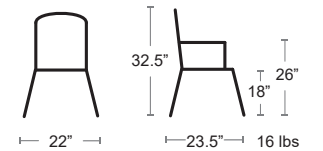

ARM CHAIRS

Segno MADE IN ITALY

Square tubular steel frame • Steel slat seat and back • E-coated powder coat finish

MSRP: $580 EA. SELL PRICE: **$370 EA.**

Side Chair Pg.39,
Bar/Counter Stool Pg.56
Bench Pg.159

ARM CHAIRS

Darwin MADE IN ITALY

Tubular steel frame • Steel mesh seat and back • E-Coated powder coat finish

MSRP: $550 EA. SELL PRICE: **$350 EA.**

Side Chair Pg.41, Bar/Counter Stool Pg.58, Tables Pg.84/85, Lounge Pg.129

Mom MADE IN ITALY

Tubular steel frame • Solid steel slat seat and back • E-Coated powder coat finish

MSRP: $580 EA. SELL PRICE: **$370 EA.**

Side Chair Pg.40, Bar/Counter Stool Pg.55

Star MADE IN ITALY

Tubular steel frame • Solid steel slat seat and back • E-Coated powder coat finish

MSRP: $580 EA. SELL PRICE: **$370 EA.**

Side Chair Pg.40, Bar/Counter Stool Pg.57, Table Pg.75, Lounge Pg.130

Bridge MADE IN ITALY

Tubular steel frame • Solid steel slat seat and back • E-Coated powder coat finish

MSRP: $520 EA. SELL PRICE: **$340 EA.**

Side Chair Pg.41, Bar/Counter Stool Pg.56