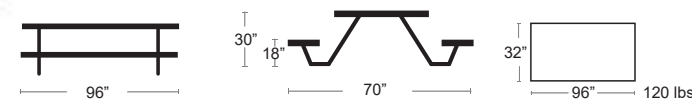

BLACK
3486-24

Sid Picnic Table Large & Small

Aluminum wood look table top and bench, black aluminum frame and legs

MSRP: \$8400 EA. SELL PRICE: **\$5500 EA.**
 Large - 1821-22-404

MSRP: \$7300 EA. SELL PRICE: **\$4700 EA.**
 Small - 1820-22-404

WALNUT WITH IRON FRAME

Plus 4 220 Extension Table

Press-formed steel top and steel legs • E-coated powder coat finish

MSRP: \$6800 EA. SELL PRICE: **\$4420 EA.**

IRON
3486-22

WHITE
3486-23

BRONZE
3486-41

Sid Picnic Table Cluster