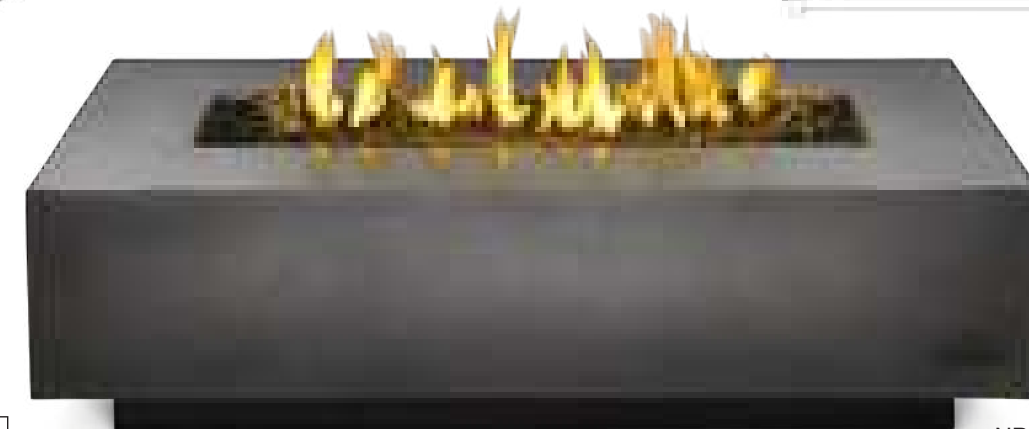

SOLD AS A COMPLETE SET

Aluminum burner cover • Tempered Glass Wind Screen • 10' propane hose
Propane tank cover • All weather cover • Natural Bali rocks

COMPLETE SET PRICE $2049

Natural Gas Conversion Kit available
- Sold separately **$150 EA.**

NP-GPFRCN56

NEXUS Flame Table 72"

Cast aluminum construction that looks like formed concrete.
Premium stainless steel burner with lava rock media • Cover included • 53,000 BTU's

SOLD AS A COMPLETE SET

Aluminum burner cover • Tempered Glass Wind Screen • 10' propane hose
Propane tank cover • All weather cover • Natural Bali rocks

COMPLETE SET PRICE $2749

Natural Gas Conversion Kit available
- Sold separately **$150 EA.**