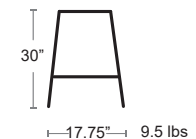

BAR STOOLS

Marco Polywood Bar Armless

Square tubular aluminum powder coated frame • Polywood seat and back

MSRP: $480 EA. **SELL PRICE: $315 EA.**

Armchair Pg.24, Side Chair Pg.42, Tables Pg.89

Find other Sid products
Armchair Pg.18,
Bench Pg.34,
Side Chair Pg.39,
Bar/Counter Stool Pg.59,
Picnic Tables Pg.70,
Tables Pg.73, Table Tops Pg.97,
Lounge Pg.133

Sid Backless Bar or Counter

Square tubular aluminum frame • Wood look aluminum slat seat and back

MSRP: $540 EA. **SELL PRICE: $350 EA.**
ADD NET $40 FOR COUNTER HEIGHT

BAR STOOLS

Olly Bar or Counter

Outdoor/Indoor stacking stool • Constructed of thermoplastic polymer (PPL)

MSRP: $520 EA. **SELL PRICE: $340 EA.**
ADD NET $40 FOR COUNTER HEIGHT
Side Chair Pg.45

Africa Bar

Tubular resin and fiberglass frame • Solid resin and fiberglass seat and back
UV Protected

MSRP: $450 EA. **SELL PRICE: $290 EA.**

Armchair Pg.22, Side Chair Pg.45

Brooklyn Backless Bar

Tubular resin and fiberglass frame • Solid resin and fiberglass seat
UV Protected

MSRP: $390 EA. **SELL PRICE: $260 EA.**