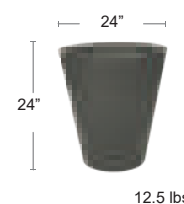

Newpot 60 SERRALUNGA

Rotational molded resin planter • UV Protected • Can handle -40C to +40C
• Suitable for both outdoor and indoor use

MSRP: $500 EA. SELL PRICE: **$325 EA.**