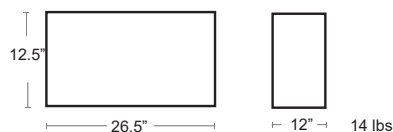

Sipario Vaso

NARDI CATAS
YOUR OUTDOOR LIVING

Modular Partition wall system • Polypropylene resin • Self watering planter • UV Protected

GREEN GOOD DESIGN AWARD 2021

MSRP: $230 EA. SELL PRICE: **$150 EA.**

The Nardi Regeneration industrial program is creating a line of outdoor furniture specifically dedicated to regenerated plastic products, made of post-industrial and post-consumer polypropylene, which can in turn be recycled.

The uneven colour that changes into various shades of brown is not a defect but a specific feature of recycled plastic.

We call the color Terra, the natural colour of earth

Stack Mini Pg.50
Stack Maxi Pg.67
Combo Tables Pg.93
Sipario 1 Pg.180
Sipario 2 Pg.181

TERRA
40382.44.000