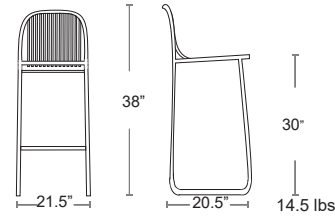

MSRP: \$1080 EA. **SELL PRICE: \$700 EA.**

Side Chair Pg.36, Lounge Pg.132

BLACK
436-24

BAR STOOLS

Mom Bar or Counter **emu** MADE IN ITALY

Tubular steel frame • Steel slat seat and back • E-coated powder coat finish