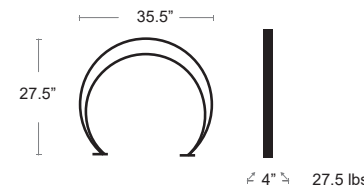

COMPLEMENTS

Hand Sanitizer Dispenser

Steel construction • Hands free foot pump
Can be bolted down • Hardware not included

MSRP: $1600 EA.

SELL PRICE: **$1040 EA.**

Hand Sanitizer Dispenser

Steel construction • Hands free foot pump
Can be bolted down • Hardware not included

MSRP: $650 EA.

SELL PRICE: **$425 EA.**

COMPLEMENTS

Valles Bench

Tubular steel frame • Perforated steel mesh seat and back
Electro galvanized steel with powder coat finish
Can be bolted down • Hardware not included

MSRP: $3710 EA. SELL PRICE: **$2410 EA.**

Valles Backless Bench

Tubular steel frame • Perforated mesh seat
Electro galvanized steel with powder coat finish
Can be bolted down • Hardware not included

MSRP: $3200 EA. SELL PRICE: **$2080 EA.**

Omega Bike Rack

Steel • Electrolyte zinc plated and powder coat finish
Can be bolted down • Hardware not included

MSRP: $650 EA. SELL PRICE: **$425 EA.**

GLOSSY SILVER
U201

Ecosens Bench

Steel frame • Recycled Poly Plank seat and back
Ferrus treatment and silver polyester powder coat finish
Can be bolted down • Hardware not included

MSRP: $3240 EA. SELL PRICE: **$2100 EA.**

Litter Bin Pg.154

Clash Stand Up Ashtray

Galvanized steel and stainless steel top •
Locking system
Can be bolted down • Hardware not included

MSRP: $1050 EA.

SELL PRICE: **$685 EA.**

Clash Wall Mount Ashtray

Galvanized steel & stainless steel top
Locking system • Wall mount

MSRP: $730 EA.

SELL PRICE: **$475 EA.**