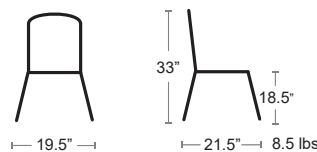

Arm Chair Pg.28, Lido Bar/Counter Stools Pg.65
See in stock cushions Pg.49

Cushions sunbrella

MADE IN NORTH AMERICA

Custom fit cushion with ties. Custom Sunbrella cushions available for a 40% Surcharge

MSRP: \$90 EA. **SELL PRICE: \$70 EA.**