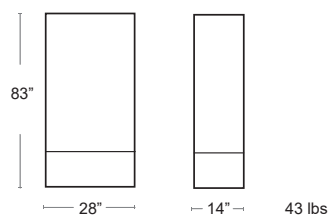

PLANTERS

Sipario 3

NARDI **CATAS**
YOUR OUTDOOR LIVING

Modular Partition wall system • Polypropylene resin • Self watering planter • UV Protected

GREEN GOOD DESIGN AWARD 2021

MSRP: $750 EA. SELL PRICE: **$490 EA.**

Stack Mini Pg.50
Stack Maxi Pg.67
Combo Tables Pg.93
Sipario 2 Pg.181
Sipario Vaso Pg.182

The Nardi Regeneration industrial program is creating a line of outdoor furniture specifically dedicated to regenerated plastic products, made of post-industrial and post-consumer polypropylene, which can in turn be recycled. The uneven colour that changes into various shades of brown is not a defect but a specific feature of recycled plastic. We call the color Terra, the natural colour of earth

PLANTERS

Sipario 2

NARDI **CATAS**
YOUR OUTDOOR LIVING

Modular Partition wall system • Polypropylene resin • Self watering planter • UV Protected

GREEN GOOD DESIGN AWARD 2021

MSRP: $580 EA. SELL PRICE: **$380 EA.**

The Nardi Regeneration industrial program is creating a line of outdoor furniture specifically dedicated to regenerated plastic products, made of post-industrial and post-consumer polypropylene, which can in turn be recycled. The uneven colour that changes into various shades of brown is not a defect but a specific feature of recycled plastic. We call the color Terra, the natural colour of earth

Stack Mini Pg.50
Stack Maxi Pg.67
Combo Tables Pg.93
Sipario 1 Pg.180
Sipario Vaso Pg.182

Newpot 60 SERRALUNGA

Rotational molded resin planter • UV Protected • Can handle -40C to +40C
• Suitable for both outdoor and indoor use

MSRP: $500 EA. SELL PRICE: **$325 EA.**

Newpot 70 SERRALUNGA

Rotational molded resin planter • UV Protected • Can handle -40C to +40C
• Suitable for both outdoor and indoor use

MSRP: $650 EA. SELL PRICE: **$425 EA.**

Vaso Rectangallore SERRALUNGA