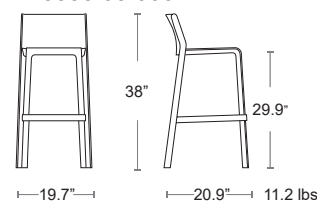

BAR STOOLS

Net Bar **NARDI CATAS**
YOUR OUTDOOR LIVING
Uniformly colored fiberglass polypropylene resins with UV additives

Matte finish • Non-slip feet • Recyclable resin
MSRP: $290 EA. **SELL PRICE: $210 EA.**

Armchair Pg.25, Bit Side Chair Pg.46, Lounge Pg.140-143

Trill Bar **NARDI CATAS**
YOUR OUTDOOR LIVING
Uniformly colored fiberglass polypropylene resins with UV additives

Matte finish • Non-slip feet • Recyclable resin
MSRP: $280 EA. **SELL PRICE: $190 EA.**

Armchair Pg.26, Side Chair Pg.47

BAR STOOLS

Lido Bar **NARDI CATAS**
YOUR OUTDOOR LIVING

Uniformly colored fiberglass polypropylene resins with UV additives

Matte finish • Non-slip feet • Recyclable resin
MSRP: $250 EA. **SELL PRICE: $170 EA.**

Bora Armchair Pg.28, Bora Side Chair Pg.48

Lido Mini **NARDI CATAS**
YOUR OUTDOOR LIVING

Uniformly colored fiberglass polypropylene resins with UV additives

Matte finish • Non-slip feet • Recyclable resin
MSRP: $250 EA. **SELL PRICE: $170 EA.**

Bora Armchair Pg.28, Bora Side Chair Pg.48