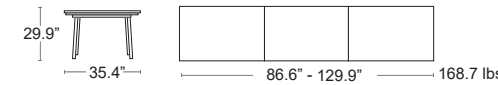

BLACK
3486-24

Sid Picnic Table Large & Small

Aluminum wood look table top and bench, black aluminum frame and legs

MSRP: \$8400 EA. SELL PRICE: **\$5500 EA.**
 Large - 1821-22-404

MSRP: \$7300 EA. SELL PRICE: **\$4700 EA.**
 Small - 1820-22-404

WALNUT WITH IRON FRAME

Plus 4 220 Extension Table

Press-formed steel top and steel legs • E-coated powder coat finish

MSRP: \$6800 EA. SELL PRICE: **\$4420 EA.**

IRON
3486-22

WHITE
3486-23

BRONZE
3486-41

Sid Picnic Table Cluster