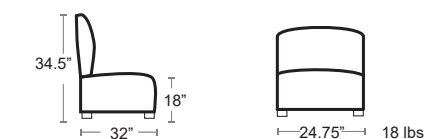

City View Love Seat

MSRP: $2600 EA. SELL PRICE: **$1690 EA.**

Select Custom Color Sunbrella Cushions or Replacement Volt Silver Cushion Set Sold Separately

MSRP: $1300 EA. SELL PRICE: **$650 EA.**

City View Right & Left Module

MSRP: $2400 EA. SELL PRICE: **$1560 EA.**

Select Custom Color Sunbrella Cushions or Replacement Volt Silver Cushion Set Sold Separately

MSRP: $1200 EA. SELL PRICE: **$600 EA.**

City View Corner Module

MSRP: $2400 EA. SELL PRICE: **$1560 EA.**

Select Custom Color Sunbrella Cushions or Replacement Volt Silver Cushion Set Sold Separately

MSRP: $1200 EA. SELL PRICE: **$600 EA.**

City View Club Arm Chair

MSRP: $1600 EA. SELL PRICE: **$1040 EA.**

Select Custom Color Sunbrella Cushions or Replacement Volt Silver Cushion Set Sold Separately

MSRP: $800 EA. SELL PRICE: **$400 EA.**

City View Slipper Module

MSRP: $1300 EA. SELL PRICE: **$845 EA.**

Select Custom Color Sunbrella Cushions or Replacement Volt Silver Cushion Set Sold Separately

MSRP: $650 EA. SELL PRICE: **$325 EA.**