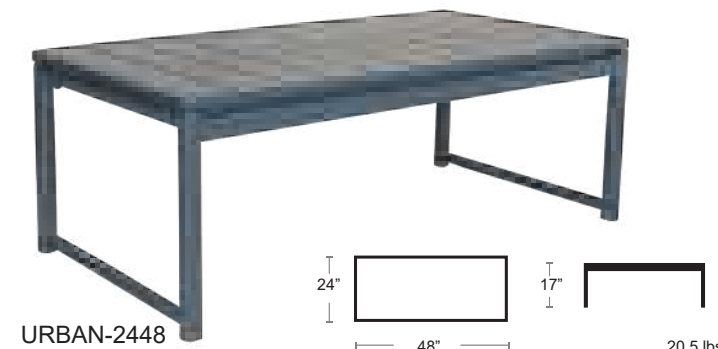

Urban Rectangular Coffee Table

Powder coated aluminum frame and top with slats

URBAN-2448

MSRP: \$1100 EA. SELL PRICE: **\$715 EA.**

Urban Square Side Table

Powder coated aluminum frame and top with slats

URBAN-22SQ