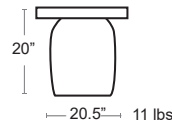

LOUNGE

Juju **SERRALUNGA CATAS**
Stool/Side Table • UV Protected • LLDPE (linear low density polyetjelene 100% Recyclable Solution Dyed • Impact resistant • Stable, light and easy to handle

MSRP: $500 EA. SELL PRICE: **$325 EA.**

LOUNGE

Disco Side Table **SERRALUNGA CATAS**
Steel tubular frame and mesh top • E-coated powder coat finish

MSRP: $340 EA. SELL PRICE: **$220 EA.**

Dado **SERRALUNGHA CATAS**
Stool/Side Table • UV Protected • LLDPE (linear low density polyetjelene 100% Recyclable Solution Dyed • Impact resistant • Magazine slot has drainage hole for constant outdoor use

MSRP: $480 EA. SELL PRICE: **$310 EA.**

WHITE
DADO-WH

Pop **NARDI CATAS**
Resin and fiberglass • UV protected • Shelf included

MSRP: $140 EA. SELL PRICE: **$95 EA.**

Atlantico Lounger
Pg. 137

Cero **SERRALUNGA CATAS**
Sculptural informal seat/foot rest and decorative element • UV Protected • LLDPE (linear low density polyetjelene 100% Recyclable • Solution Dyed • Impact resistant

MSRP: $420 EA. SELL PRICE: **$275 EA.**

Rodi **NARDI CATAS**
Resin Table • UV protected

MSRP: $80 EA. SELL PRICE: **$60 EA.**

Alfa/Omega Lounger
Pg. 138