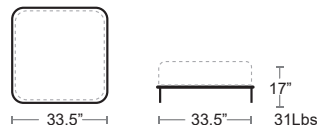

1087-24

Round Table
MSRP: $2000
SELL PRICE: **$1300**