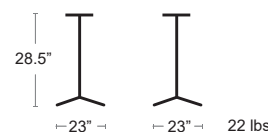

TABLES: TOPS & BASES

Fiore Bar Height
See Table Top & Base Fit Guide Pg.100
Cast Aluminum – Powder Coated + Specially Treated for High Salinity Environments
MSRP: $300 EA. **SELL PRICE: $200 EA.**

TABLES: TOPS & BASES

Scudo Tilt Double Dining Height
See Table Top & Base Fit Guide Pg.100
Cast Aluminum – Powder Coated + Specially Treated for High Salinity Environments • Tilt top
MSRP: $470 EA. **SELL PRICE: $305 EA.**

Trail T-Base Double Dining Self Leveling

See Table Top & Base Fit Guide Pg.100
The linear, clean design and concealed components complement a robust construction for use in any setting.
Zinc plated powder coated steel.
MSRP: $500 EA. **SELL PRICE: $325 EA.**

Say goodbye to wobbly tables!
NOROCK's award-winning bases use a simple mechanical system with four pivoting legs that are interconnected in such a way that they must reach an average weight loading on all four feet. When a table is placed on an uneven surface the feet will move until all feet reach a state of equilibrium or more simply, a state of stability.

Terrace Dining Height Self Leveling Tilt & Nest

See Table Top & Base Fit Guide Pg.100
Functional and award-winning, the Terrace's hallmark is its iconic nesting feature: Simply fold, then nest. With a special alodine coating offering great corrosion resistance and a high-quality powder coat, Terrace is suitable for both indoor and outdoor applications.
MSRP: $430 EA. **SELL PRICE: $280 EA.**

Frasca Maxi Dining Height

See Table Top & Base Fit Guide Pg.100
Cast Aluminum – Powder Coated + Specially Treated for High Salinity Environments
MSRP: $490 EA. **SELL PRICE: $320 EA.**

Esplanade Dining Height Self Leveling