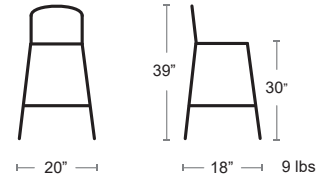

ALUMINUM/ORANGE
9208-05-66