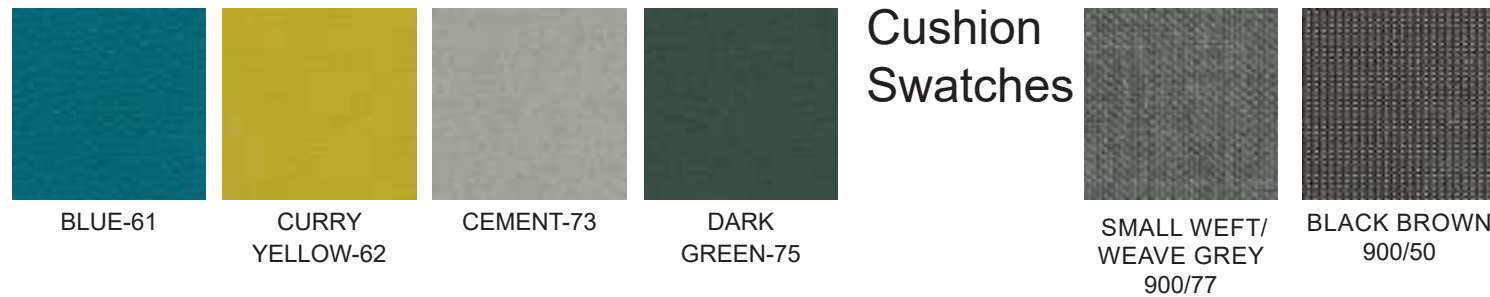

Table Top Finish

Table Top Finishes

Table Top Finishes

SWATCHES

emu Metal Finishes

VOYDOM® Resin Finishes

SERRALUNGA Resin Finishes

Modern Adirondack