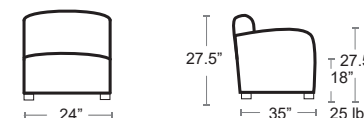

Skyline Slipper Module

MSRP: \$1440 EA. SELL PRICE: **\$940 EA.**

Select Custom Color Sunbrella Cushions or Replacement Volt Silver Cushion Set Sold Separately

MSRP: \$720 EA. SELL PRICE: **\$360 EA.**

SKY-00A