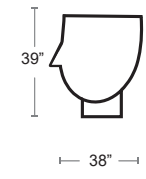

PLANTERS

Adan Large Planter VONDOM®

Rotational molded resin planter • UV Protected • Can handle -40C to +40C
Suitable for both outdoor and indoor use • Holds 19 Gallons
MSRP: $3340 EA. **SELL PRICE: $2170 EA.**

Table Pg.145
Adan Small Planter Pg.179

Faz Wall VONDOM®

Rotational molded resin planter • UV Protected • Can handle -40C to +40C
• Suitable for both outdoor and indoor use • Holds 38.25 Gallons
MSRP: $1900 EA. **SELL PRICE: $1240 EA.**

Muro VONDOM®

Rotational molded resin planter • UV Protected • Can handle -40C to +40C • Suitable for both
outdoor and indoor use • Holds 24 Gallons
MSRP: $1780 EA. **SELL PRICE: $1160 EA.**