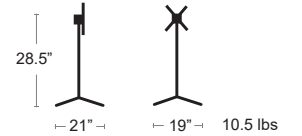

10.5 lbs

Trail Dining 30

NOROCK
MADE IN CHINA

See Table Top & Base Fit Guide Pg.100

The Trail self-stabilizing table base exemplifies modern simplicity. The linear, clean design and concealed components complement a robust construction for use in any setting. Zinc plated powder coated steel.

MSRP: $340 EA. SELL PRICE: **$220 EA.**