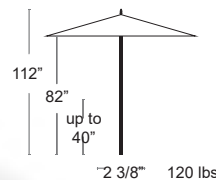

Oasis Cantilever 10' SQ

Recasens Recacril 9 oz Marine Grade Solution Dyed Acrylic Fabric • Wind stabilizer kit included • Extruded Aluminum • Stainless steel hardware • Crank lift • Infinity tilt with 360 degree rotation
Protective Cover Included with Purchase

MSRP: $7800 EA. SELL PRICE: $5070 EA.

883ECU-SQ-MS

Triple Stack Base with Wheels

Galvanized Steel plate • Silver dacromet coated
Triple stacked • Hardware included • 600 lbs

MSRP: $5800 EA. SELL PRICE: $3770 EA.

On Ground Direct Surface Mounting Plate

Can be mounted to Concrete or Wood • Use with Frankford Eclipse Cantilever
DIMENSIONS: 12.5" ROUND, 12 lbs

MSRP: $600 EA. SELL PRICE: $390 EA.

LED Light Stick with Clip

LED light bar system • Light bar attached to rib of umbrella
Natural white light bulb 4000K-5200K • Rechargeable battery
6-8 hours of usage on full brightness • 24 hours of usage on 50% brightness
Each light comes with a specific attachment clip for your specific umbrella

DIMENSIONS: L 12", W 1", D 1.5, 1 lbs
MSRP: $140 EA. SELL PRICE: $90 EA.

LED.LIGHT.KIT FF325C

In Ground Mounting Stem For New Concrete

Galvanized Steel • Use with Frankford Eclipse Cantilever • 18 lbs • 8"X 20"

MSRP: $350 EA. SELL PRICE: $230 EA.

ECU-IG