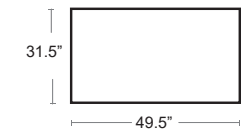

PLANTERS

Adan Large Planter VONDOM®

Rotational molded resin planter • UV Protected • Can handle -40C to +40C
Suitable for both outdoor and indoor use • Holds 19 Gallons
MSRP: $3340 EA. **SELL PRICE: $2170 EA.**

Table Pg.145
Adan Small Planter Pg.179

Faz Wall VONDOM®

Rotational molded resin planter • UV Protected • Can handle -40C to +40C
• Suitable for both outdoor and indoor use • Holds 38.25 Gallons
MSRP: $1900 EA. **SELL PRICE: $1240 EA.**

Muro VONDOM®

Rotational molded resin planter • UV Protected • Can handle -40C to +40C • Suitable for both
outdoor and indoor use • Holds 24 Gallons
MSRP: $1780 EA. **SELL PRICE: $1160 EA.**