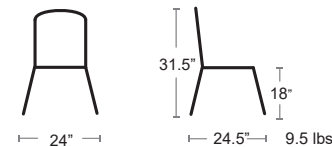

SIDE CHAIRS

Sid Wicker **emuamericas**

Tubular aluminum frame • All-Weather Wicker seat and back
MSRP: $600 EA. **SELL PRICE: $390 EA.**
Armchair Pg.17, Bar/Counter Stool Pg. 57

SIDE CHAIRS

Anna RAL **emuamericas**

Square tubular aluminum frame • Solid aluminum seat and slat back
CUSTOMIZE YOUR ANNA CHAIR
188 DIFFERENT COLOURS

Brushed aluminum powder coated in an available RAL colour • Special Order
MSRP: $800 EA. **SELL PRICE: $520 EA.**
Bar Stool Pg.56, Backless Bar Pg. 57

See swatches
Pg.198

Elly **emuamericas**

Tubular powder coated frame • All weather wicker seat and back
MSRP: $580 EA. **SELL PRICE: $380 EA.**
Bar Stool Pg.55

Segno **emuamericas**

Square tubular steel frame • Steel slat seat and back • E-coated powder coat finish
MSRP: $550 EA. **SELL PRICE: $360 EA.**

Armchair Pg.20
Bar/Counter Stool Pg.56
Bench Pg.159

Anna **emuamericas**

Square tubular aluminum frame • Solid aluminum seat and slat back
Brushed aluminum with lacquered clear coat
MSRP: $550 EA. **SELL PRICE: $360 EA.**
Bar Stool Pg.56, Backless Bar Pg. 57

Find other Sid products
Armchair Pg.18,
Bench Pg.34,
Bar/Counter Stool Pg.59,
Backless Bar/Counter Pg.62,
Picnic Tables Pg.70,
Tables Pg.73, Table Tops Pg.97,
Lounge Pg.133