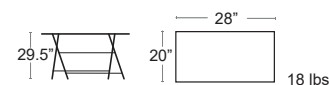

TABLES: DINING & BAR HEIGHT

Arc En Ciel 44"x28"

Solid steel top table and legs • E-coated powder coat finish • Folding

MSRP: $940 EA. SELL PRICE: $610 EA.

Side Chair Pg.45, Bistro Set Pg. 159

TABLES: DINING & BAR HEIGHT

Wood Textured Table 35"x59"

Wood textured polypropylene and fiberglass table, requires assembly.
UV Protected with anti-static and antioxidant additives to resist dust and deterioration.

MSRP: $690 EA. SELL PRICE: $450 EA.

Arc En Ciel Round 32"

Solid steel top table and legs • E-coated powder coat finish • Folding

MSRP: $640 EA. SELL PRICE: $415 EA.

Wood Textured Table 35" Square

Wood textured polypropylene and fiberglass table, requires assembly.
UV Protected with anti-static and antioxidant additives to resist dust and deterioration.

MSRP: $510 EA. SELL PRICE: $330 EA.

Arc En Ciel 20"x28"

Solid steel top table and legs • E-coated powder coat finish • Folding

MSRP: $570 EA. SELL PRICE: $370 EA.