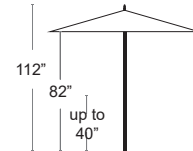

SHADE

Bay Master 8.0' and 6.5' Square

Brushed aluminum frame • 1 piece 1.5" brushed aluminum center pole • Single vent • Market cut canopy • Sunbrella furniture grade fabric • Ballistic nylon reinforced pockets • Manual lift with stainless steel pin
All parts are replaceable

Bay Master 8.0' Square

MSRP: $2700 EA.
SELL PRICE: **$1755 EA.**

Bay Master 6.5' Square

MSRP: $2000 EA.
SELL PRICE: **$1300 EA.**

Bay Master 5.5' Square

Brushed aluminum frame • 1 piece brushed aluminum center pole • Single vent • Market cut canopy • Sunbrella furniture grade fabric • Ballistic nylon reinforced pockets • Manual lift with stainless steel pin • All parts are replaceable

MSRP: $1500 EA.
SELL PRICE: **$975 EA.**

SHADE

Oasis 7.5 Square

Recasens Recacril 9 oz Marine Grade Solution Dyed Acrylic Fabric
Brushed aluminum frame Single wind vent • 2 piece center pole
Stainless steel hardware • Manuel lift with pin

MSRP: $1020 EA. SELL PRICE: **$665 EA.**
Custom colour fabric call for options
MSRP: $1520 EA. SELL PRICE: **$990 EA.**

Oasis 9.0 Octagon

Recasens Recacril 9 oz Marine Grade Solution Dyed Acrylic Fabric
Brushed aluminum frame • Single wind vent • 2 piece center pole
Stainless steel hardware • Manuel lift with pin

MSRP: $980 EA. SELL PRICE: **$640 EA.**
Custom colour fabric call for options
MSRP: $1400 EA. SELL PRICE: **$910 EA.**

LED Light Stick with Clip

LED light bar system • Light bar attached to rib of umbrella
Natural white light bulb 4000K-5200K • Rechargeable battery
6-8 hours of usage on full brightness • 24 hours of usage on 50% brightness
Each light comes with a specific attachment clip for your specific umbrella

DIMENSIONS: L 12", W 1", D 1.5, 1 lbs
MSRP: $140 EA. SELL PRICE: **$90 EA.**