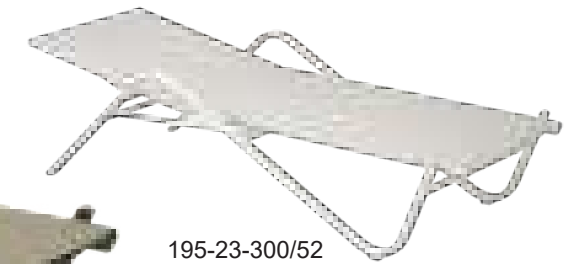

195-23-300/52