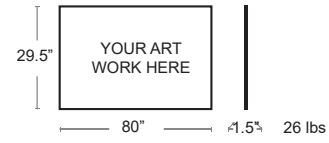

7 Foot Panel

MSRP: $1830 EA.
SELL PRICE: **$1190 EA.**