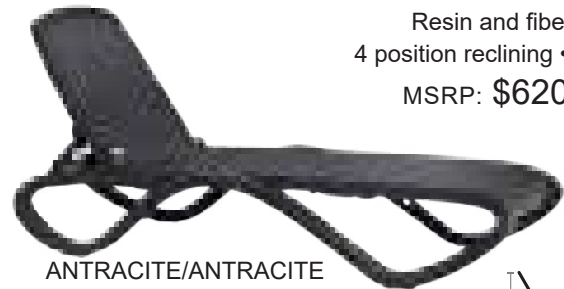

ANTRACITE/ANTRACITE
40417.02.116