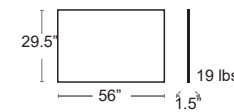

5 Foot Panel

MSRP: $1240 EA.
SELL PRICE: $810 EA.

BLACK
PP5000-001