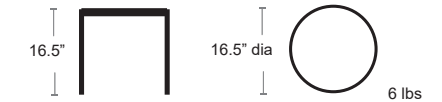

IRON
100-22