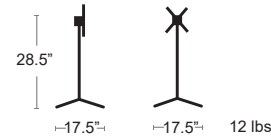

MSRP: \$350 EA. SELL PRICE: **\$230 EA.**

ANTRACITE
53252.00.000.01

WHITE
53253.00.000.01

12 lbs

TABLES: TOPS & BASES

Ibisco Tilt Dining Height

NARDI CATAS
YOUR OUTDOOR LIVING

See Table Top & Base Fit Guide Pg.100