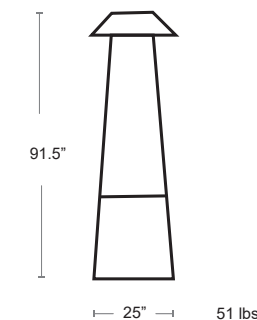

FLAME

St. Tropez

Rectangular and Square Linear Design Patio Flame Tables
All aluminum construction • Propane tank can be hidden inside the table
Stylish glass ember bed • Easy start electronic ignition • 60,000 BTU of Heat
Thermo-couple valve shuts off gas supply if flame is extinguished
Stainless steel 10"x 30" pan burner Comes complete with lid for burner and natural gas conversion kit
COVER AND GLASS WINDSCREEN INCLUDED WITH TABLE

COMPLETE SET PRICE $1847

FLAME

Tower Heater

The Quartz Tube Tower Heater brings a new look to outdoor heating. Made to withstand all commercial applications, its strengthened stainless steel (304) construction provides the durability needed all year round. • 42,000 BTU

- Heat range of up to 10' diameter • Piezo Push -button ignition
- Variable gas control valve • Standard 20 Lb and 30 Lb propane tank compatible
- 304 stainless steel body, wire mesh and hardware
- Fused tempered quartz glass • Aluminum Frame
- Larger steel reflector • Flame height adjustment control knob
- Wheels designed for easy mobility

SPECIAL SELL PRICE: $978 EA.

Hampton

Rectangular and Square Linear Design Patio Flame Tables
Rust proof aluminum • Lightweight • Weather resistant • Easy start electronic ignition
Thermo-couple valve shuts off gas supply if flame extinguished • Propane tank can be hidden inside the table Comes complete with lid for burner and natural gas conversion kit • All marine grade stainless steel pan burner with topaz glass media
COVER AND GLASS WINDSCREEN INCLUDED WITH TABLE

COMPLETE SET PRICE $1547

Commercial Patio Heater