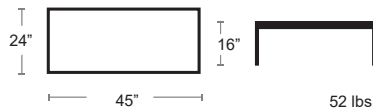

Modern Adirondack Coffee Table

Assembly required • Polyethylene • UV protected
MSRP: $860 EA. **SELL PRICE: $560 EA.**