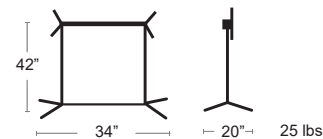

Scudo Double Tilting Bar Height

NARDI CATAS YOUR OUTDOOR LIVING MADE IN ITALY

See Table Top & Base Fit Guide Pg.100
Cast Aluminum – Powder Coated + Specially Treated for High Salinity Environments • Tilt top
MSRP: $580 EA. SELL PRICE: **$380 EA.**

ANTRACITE
54452.00.000.01