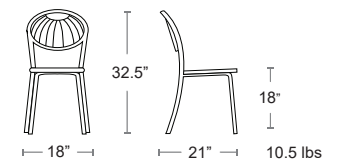

MSRP: \$450 EA. SELL PRICE: **\$295 EA.**

Bar Stool Pg.58

WHITE
440-23

IRON
440-22

CURRY YELLOW
440-62

SIDE CHAIRS

Marco Sling

Square tubular aluminum powder coated frame • Batyline seat and back