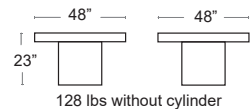

FLAME

Tower Heater

The Quartz Tube Tower Heater brings a new look to outdoor heating. Made to withstand all commercial applications, its strengthened stainless steel (304) construction provides the durability needed all year round. • 42,000 BTU

- Heat range of up to 10' diameter • Piezo Push -button ignition
- Variable gas control valve • Standard 20 Lb and 30 Lb propane tank compatible
- 304 stainless steel body, wire mesh and hardware
- Fused tempered quartz glass • Aluminum Frame
- Larger steel reflector • Flame height adjustment control knob
- Wheels designed for easy mobility

SPECIAL SELL PRICE: $978 EA.