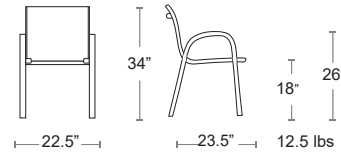

Holly

Tubular aluminum frame • Textilene sling seat and back • E-coated powder coat finish

MSRP: \$920 EA. SELL PRICE: \$600 EA.

Lounge Pg.131

WHITE + WHITE
1310-23-300/52

BRONZE + HAZEL
1310-41-300/86

ARM CHAIRS