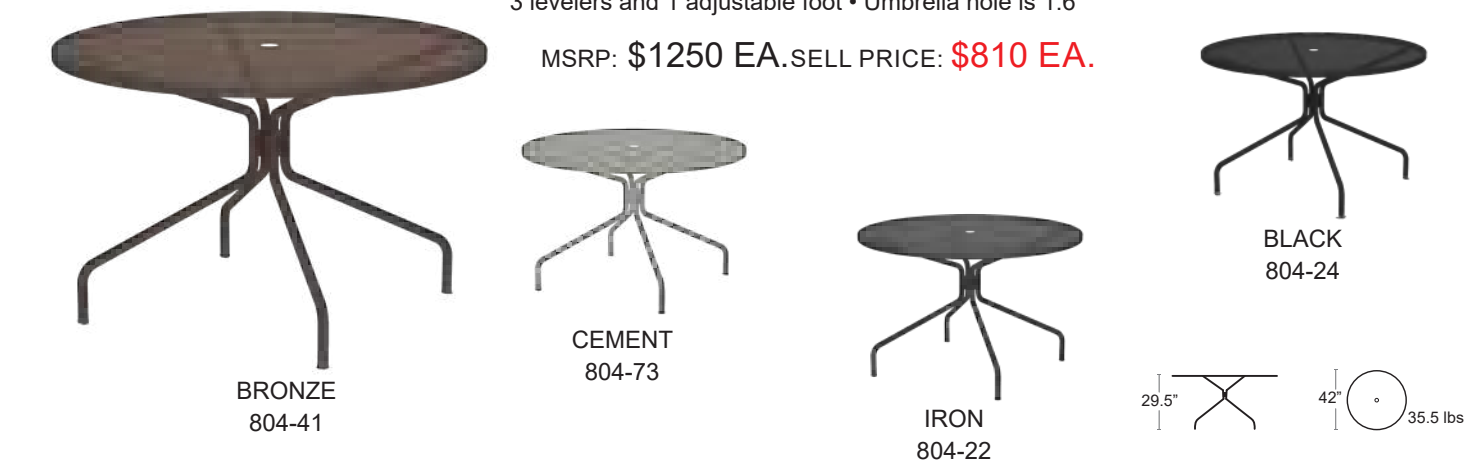

E-coated powder coat finish

MSRP: \$1320 EA. SELL PRICE: \$860 EA.

TABLES: DINING & BAR HEIGHT

Cambi Round 48"

Steel mesh top • 1 1/4" Thick • Tubular Steel legs • E-coated powder coat finish

3 levelers and 1 adjustable foot • Umbrella hole is 1.6"

MSRP: \$1400 EA. SELL PRICE: \$910 EA.

Cambi ADA Rectangle 48"x32"

Steel mesh top • 1 1/4" Thick • Tubular Steel legs • E-coated powder coat finish

3 levelers and 1 adjustable foot

MSRP: \$1700 EA. SELL PRICE: \$1100 EA.

Cambi Round 42"

Steel mesh top • 1 1/4" Thick • Tubular Steel legs • E-coated powder coat finish

3 levelers and 1 adjustable foot • Umbrella hole is 1.6"

MSRP: \$1250 EA. SELL PRICE: \$810 EA.

TABLES: DINING & BAR HEIGHT