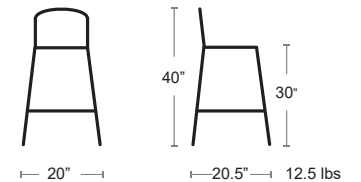

BAR STOOLS

Ronda 2.0 Bar or Counter

Tubular steel frame • Extended steel mesh seat and back • E-coated powder coat finish

MSRP: \$710 EA. SELL PRICE: \$460 EA.

ADD NET \$40 FOR COUNTER HEIGHT

Armchair Pg.22, Side Chair Pg.43

WHITE
459-23

MARINE BLUE
459-16

IRON
459-22

MAPLE RED
459-26

BLACK
459-24

Darwin Bar or Counter

Tubular steel frame • Steel mesh seat and back • E-coated powder coat finish

MSRP: \$710 EA. SELL PRICE: \$460 EA.

Square tubular aluminum frame • Wood look aluminum slat seat and back

MSRP: \$680 EA. SELL PRICE: \$440 EA.

ADD NET \$40 FOR COUNTER HEIGHT

Find other Sid products
Armchair Pg.18,
Bench Pg.34,
Side Chair Pg.39,
Backless Bar/Counter Pg.62,
Picnic Tables Pg.70,
Tables Pg.73, Table Tops Pg.97,
Lounge Pg.133