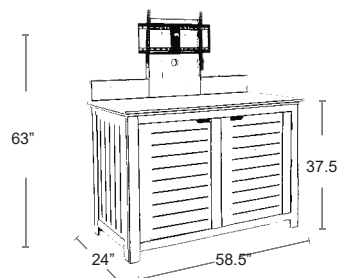

LOUNGE

Autograph Tall Ice Bin/Side Table

EVERYTHING WITHIN ARM'S REACH
Cold storage, up to 12 cans. Designed for up to 12" of water or on-deck.
never have to leave your outdoor oasis • Store your small poolside necessities

MSRP: $1760 EA. **SELL PRICE: $1150 EA.**

LOUNGE

Square Trash Bin

Stylish outdoor waste receptacle made from extruded UV20 rated high density polyethylene resin, colour stabilized for up to 20,000 hours of direct sunlight.

40 gallon capacity black liner included

MSRP: $2940 EA. **SELL PRICE: $1900 EA.**

Bar/Credenza

STYLISH AND FUNCTIONAL

1. Mini-fridge included
   - Multiple electrical and USB outlet options to accommodate outdoor appliances, phone and more
     - Cord access holes for easy cord management
     - Built-in TV mount
   - Ample storage to tuck valuables away
     - Wireless phone charger for a quick and easy boost
   - Routed grips for easy cabinet access • Built-in slots to reduce trapped moisture
2. RECOMMENDED TV SIZE: UP TO 55" (50" OPTIMAL)

MSRP: $11800 EA. **SELL PRICE: $7600 EA.**

Atlantico

Resin and fiberglass solid frame • UV Protected • 4 position reclining • 2 wheels • Breathable synthetic fabric

MSRP: $680 EA. **SELL PRICE: $550 EA.**

Atlantico Replacement Fabric

Breathable synthetic fabric • UV Protected

MSRP: $220 EA.

SELL PRICE: $150 EA.

Atlantico Arms

2 arms included • UV Protected • 2.5 lbs
CHAIR SOLD SEPARATELY

MSRP: $60 EA.

SELL PRICE: $50 EA.