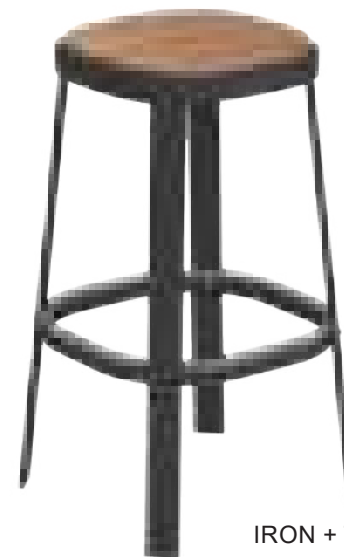

MSRP: \$840 EA. **SELL PRICE: \$550 EA.**

Side Chair Pg.38

DRIFTWOOD + GREY
1210-500-74

Ronda Bar or Counter **emu** MADE IN ITALY

Tubular steel frame • Extended steel mesh seat and back • E-coated powder coat finish

MSRP: \$890 EA. **SELL PRICE: \$580 EA.**

ADD NET \$40 FOR COUNTER HEIGHT

Armchair HD Pg.22, Side Chair Pg.44

CEMENT
128-73

IRON
128-22

BLACK
128-24

BRONZE
128-41

Thor Teak Bar **emu** MADE IN ITALY

Tubular steel frame • Solid Teak seat • E-coated powder coat finish

MSRP: \$840 EA. **SELL PRICE: \$550 EA.**

Side Chair Pg.36

IRON + TEAK
657T-22-82

BAR STOOLS

Bridge Bar or Counter

Tubular steel frame • Steel slat seat and back • E-coated powder coat finish
 MSRP: \$810 EA. SELL PRICE: \$530 EA.
 ADD NET \$40 FOR COUNTER HEIGHT
 Armchair Pg.21, Side Chair Pg.41

BLACK
148-24

BAR STOOLS

Side Chair Pg.38

Anna Backless Bar

Side Chair Pg.39

ALUMINUM
1206-00

Square tubular aluminum frame and seat
 Lacquered clear coat
 MSRP: \$630 EA. SELL PRICE: \$410 EA.

CUSTOMIZE YOUR ANNA STOOL
 188 DIFFERENT COLOURS
 Brushed aluminum powder coated in an available RAL colour
 Special Order
 MSRP: \$880 EA. SELL PRICE: \$570 EA.