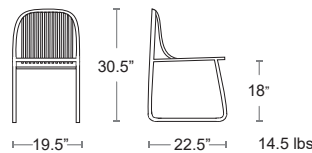

SIDE CHAIRS

Riviera MADE IN ITALY

Tubular steel frame • Wrought Iron seat and back • E-coated powder coat finish

MSRP: $800 EA. SELL PRICE: **$520 EA.**

Lounge Pg.132, Bar Stool Pg.54,

SIDE CHAIRS

Sole HD MADE IN ITALY

HEAVY DUTY Tubular steel frame • Steel mesh seat and back • E-coated powder coat finish

MSRP: $650 EA. SELL PRICE: **$420 EA.**

Armchair Pg.18

Thor Teak MADE IN ITALY

Tubular steel frame • Solid Teak seat • E-coated powder coat finish

MSRP: $780 EA. SELL PRICE: **$500 EA.**

Backless Bar Stool Pg.55

Apero MADE IN ITALY

Tubular steel frame • Wrought Iron seat and back • E-coated powder coat finish

MSRP: $620 EA. SELL PRICE: **$400 EA.**

Armchair Pg.17, Bar/Counter Stool Pg.54

Topper MADE IN ITALY

Tubular steel frame • Steel mesh seat and back • E-coated powder coat finish

MSRP: $620 EA. SELL PRICE: **$400 EA.**

Armchair Pg.18