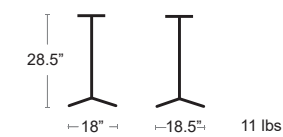

TABLES: TOPS & BASES

Frasca Tilt Dining Height

NARDI CATAS
YOUR OUTDOOR LIVING

See Table Top & Base Fit Guide Pg.100

Cast Aluminum – Powder Coated + Specially Treated for High Salinity Environments • Tilt top

MSRP: $350 EA. SELL PRICE: **$230 EA.**

12 lbs

TABLES: TOPS & BASES

Ibisco Tilt Dining Height

NARDI CATAS
YOUR OUTDOOR LIVING

See Table Top & Base Fit Guide Pg.100

Cast Aluminum – Powder Coated + Specially Treated for High Salinity Environments • Tilt top

MSRP: $320 EA. SELL PRICE: **$210 EA.**

10.5 lbs

Trail Dining 30

NOROCK
MADE IN CHINA

See Table Top & Base Fit Guide Pg.100

The Trail self-stabilizing table base exemplifies modern simplicity. The linear, clean design and concealed components complement a robust construction for use in any setting. Zinc plated powder coated steel.

MSRP: $340 EA. SELL PRICE: **$220 EA.**

Say goodbye to wobbly tables!
NOROCK's award-winning bases use a simple mechanical system with four pivoting legs that are interconnected in such a way that they must reach an average weight loading on all four feet. When a table is placed on an uneven surface the feet will move until all four feet reach a state of equilibrium or more simply, a state of stability.

17 lbs

Trail Dining 27

NOROCK
MADE IN CHINA

See Table Top & Base Fit Guide Pg.100

The Trail self-stabilizing table base exemplifies modern simplicity. The linear, clean design and concealed components complement a robust construction for use in any setting. Zinc plated powder coated steel.

MSRP: $280 EA. SELL PRICE: **$185 EA.**

17 lbs

Flute Tilt Dining Height

NARDI CATAS
YOUR OUTDOOR LIVING

See Table Top & Base Fit Guide Pg.100

Cast Aluminum – Powder Coated + Specially Treated for High Salinity Environments • Tilt top • Self leveling

MSRP: $330 EA. SELL PRICE: **$210 EA.**

10.5 lbs