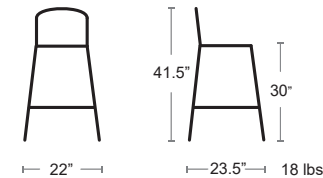

BAR STOOLS

Bridge Bar or Counter

Tubular steel frame • Steel slat seat and back • E-coated powder coat finish
MSRP: $810 EA. SELL PRICE: $530 EA.
ADD NET $40 FOR COUNTER HEIGHT
Armchair Pg.21, Side Chair Pg.41

BAR STOOLS

Side Chair Pg.38

Anna Backless Bar

Side Chair Pg.39

Square tubular aluminum frame and seat
Lacquered clear coat
MSRP: $630 EA. SELL PRICE: $410 EA.

CUSTOMIZE YOUR ANNA STOOL
188 DIFFERENT COLOURS
Brushed aluminum powder coated in an available RAL colour
Special Order
MSRP: $880 EA. SELL PRICE: $570 EA.

Segno Bar or Counter

Square tubular steel frame • Steel slat seat and back • E-coated powder coat finish
MSRP: $790 EA. SELL PRICE: $520 EA.
ADD NET $40 FOR COUNTER HEIGHT
Armchair Pg.20
Side Chair Pg.39,
Bench Pg.159

Star Bar or Counter

Tubular steel frame • Solid steel seat and back • E-coated powder coat finish
MSRP: $780 EA. SELL PRICE: $510 EA.
ADD NET $40 FOR COUNTER HEIGHT
Armchair Pg.20, Side Chair Pg.40, Table Pg.75, Lounge Pg.130

Side Chair Pg.38

Side Chair Pg.39

Anna Bar

Square tubular aluminum frame • Solid aluminum seat and slat back
Lacquered clear coat
MSRP: $780 EA. SELL PRICE: $510 EA.

CUSTOMIZE YOUR ANNA STOOL
188 DIFFERENT COLOURS
Brushed aluminum powder coated in an available RAL colour
Special Order
MSRP: $1090 EA. SELL PRICE: $710 EA.

ALUMINUM
1205-00

Sid Wicker

Tubular aluminum frame • All- Weather Wicker seat and back
MSRP: $760 EA. SELL PRICE: $500 EA.
Armchair Pg.17, Side Chair Pg.58