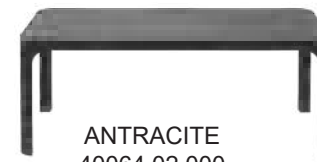

LOUNGE

Net 100

Uniformly colored fiberglass polypropylene resins with UV additives
Perforated top

MSRP: \$250 EA. SELL PRICE: **\$200 EA.**

TORTORA
40064.10.000

SALICE
40064.04.000

CORALLO
40064.75.000

SENAPE
40064.56.000