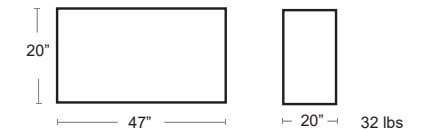

PLANTERS

Gatsby Wall **VONDOM**

Rotational molded resin planter • UV Protected • Can handle -40C to +40C • Suitable for both outdoor and indoor use • Holds 51 Gallons

MSRP: $1600 EA. SELL PRICE: **$1040 EA.**

Lounge Pg. 113

ANTRACITE
54436A-ANT

PLANTERS

Adan Small Planter **VONDOM**

Rotational molded resin planter • UV Protected • Can handle -40C to +40C • Suitable for both outdoor and indoor use • Holds 11 Gallons

MSRP: $1430 EA. SELL PRICE: **$930 EA.**

BLACK
49060A

WHITE
49060A

Table Pg. 145
Adan Large Planter Pg. 177

Wall **VONDOM**

Rotational molded resin planter • UV Protected • Can handle -40C to +40C
• Suitable for both outdoor and indoor use • Holds 23. Gallons

MSRP: $1540 EA. SELL PRICE: **$1000 EA.**

ANTRACITE
42430A

Jardinera **VONDOM**

Rotational molded resin planter • UV Protected • Can handle -40C to +40C • Suitable for both outdoor and indoor use • Holds 79 Gallons

MSRP: $1280 EA. SELL PRICE: **$830 EA.**

ANTRACITE
41650-ANT

Maceta 32" Round **VONDOM**

Rotational molded resin planter • UV Protected • Can handle -40C to +40C
• Suitable for both outdoor and indoor use • Holds 58 Gallons

MSRP: $1540 EA. SELL PRICE: **$1000 EA.**

ANTRACITE
40180A-ANT

Cubo High **VONDOM**

Rotational molded resin planter • UV Protected • Can handle -40C to +40C
• Suitable for both outdoor and indoor use • Holds 66 Gallons

MSRP: $1240 EA. SELL PRICE: **$800 EA.**

ANTRACITE
41451A