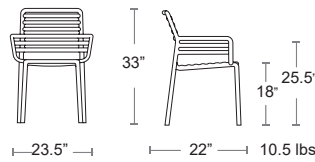

PERA
40254.18.000

AGAVE
40254.16.000

MARSALA
40254.21.000

BIANCO
40254.00.000

ANTRACITE
40254.02.000

Doga Cushion sunbrella

Made in North America • Sunbrella 100% Solution dyed acrylic • 1.8 lbs
Zippered removable cover • Velcro Ties • Washable
Custom Sunbrella cushions available for a 25% Surcharge