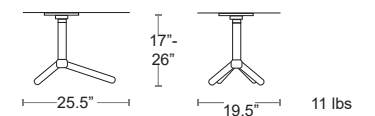

LOUNGE

Doga Side Table

Uniformly colored fiberglass polypropylene resins with UV additives

• Matte finish
MSRP: $160 EA. SELL PRICE: **$130 EA.**

Arm Chair Pg. 26
Side Chair Pg. 47

LOUNGE

Adan Table

Resin sculptural table • UV protected • Can handle -40C to +40C

MSRP: $1570 EA. SELL PRICE: **$995 EA.**

Adan Large Planter Pg. 177
Adan Small Planter Pg. 179

Delta

Tubular resin and fiberglass frame • Perforated seat and back • UV Protected
5 positions • Folding

MSRP: $340 EA. SELL PRICE: **$220 EA.**

Terramare Smart Table

Aluminum top and base, die cast aluminum connections, height adjustable

Suitable for outdoor or indoor

MSRP: $960 EA. SELL PRICE: **$625 EA.**

Aquamarina

Tubular resin and fiberglass frame • Perforated seat, back and headrest • UV Protected
4 positions • Folding head rest and chair

MSRP: $340 EA. SELL PRICE: **$220 EA.**

Ruffle Side Table

The "Ruffle" collection expresses the elegance and lightness of fabric in an iconic contemporary silhouette.

MSRP: $680 EA. SELL PRICE: **$440 EA.**