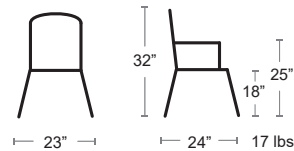

BLUE
162-61

GREEN
162-60

BRONZE
162-41

Bridge MADE IN ITALY

Tubular steel frame • Solid steel slat seat and back • E-Coated powder coat finish

MSRP: \$520 EA. SELL PRICE: **\$340 EA.**

Side Chair Pg.41, Bar/Counter Stool Pg.56