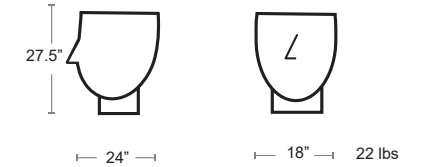

MSRP: \$1430 EA. SELL PRICE: **\$930 EA.**

BLACK
49060A

WHITE
49060A

Table Pg. 145
Adan Large Planter Pg. 177

Wall **VONDOM**

Rotational molded resin planter • UV Protected • Can handle -40C to +40C
• Suitable for both outdoor and indoor use • Holds 23. Gallons