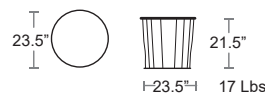

LOUNGE

Cannolè

The Cannolè seating system has a fully MIG welded structure made up of internally and externally galvanized steel tubes with a powder coat finish. The seat is a galvanized rod grid welded on a rod frame. The legs are made of tubular steel. All Cannolè cushions are made of polyurethane rubber with a layer of polyester fiber resin added, all packaged in a waterproof polyamide pillowcase.

Black Frame with Small Weft Grey 900/77 Cushions

1082-24+
1083-24+C900/71

Love Seat
MSRP: $8200
SELL PRICE: **$5300**

Arm Chair
MSRP: $4400
SELL PRICE: **$2900**

1080-24+C900/71

Pouf
MSRP: $2000
SELL PRICE: **$1300**

1085-24+C900/71

1087-24

Round Table
MSRP: $2000
SELL PRICE: **$1300**

1088-24

Round Side Table
MSRP: $1400
SELL PRICE: **$900**

LOUNGE

Gatsby Modular

Inspired by Art Deco Lighting
Made of polyethylene resin by rotational molding. 100% Recyclable. Suitable for indoor and outdoor use.
Cushions Siesta 1812

Circular Armless Module
MSRP: $6250
SELL PRICE: **$4070**

ANTRACITE 54407

Arm Chair
MSRP: $5680
SELL PRICE: **$3700**

ANTRACITE 54403

Right Module
MSRP: $5080
SELL PRICE: **$3300**

ANTRACITE 54405

Left Module
MSRP: $5080
SELL PRICE: **$3300**

ANTRACITE 54406

Armless Module
MSRP: $4740
SELL PRICE: **$3100**

ANTRACITE 54404

Pouf
MSRP: $2730
SELL PRICE: **$1780**

ANTRACITE 54408