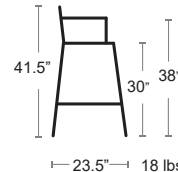

BAR STOOLS

Thor Backless Bar or Counter

Flat steel frame • Solid steel seat • E-coated powder coat finish

MSRP: $620 EA. SELL PRICE: **$390 EA.**
ADD NET $40 FOR COUNTER HEIGHT
Side Chair Pg.40

BAR STOOLS

Marco Polywood Bar With Arms

Square tubular aluminum powder coated frame • Polywood seat, back and armrests

MSRP: $530 EA. SELL PRICE: **$345 EA.**
Armchair Pg.24 Side Chair Pg.42, Tables Pg.89

Marco Sling Bar With Arms

Square tubular aluminum powder coated frame • Batyline seat and back • Polywood Armrests

MSRP: $530 EA. SELL PRICE: **$345 EA.**
Armchair Pg.23, Side Chair Pg.42, Tables Pg.89

Marco Sling Bar Armless

Square tubular aluminum powder coated frame • Batyline seat and back

MSRP: $480 EA. SELL PRICE: **$315 EA.**
Armchair Pg.23, Side Chair Pg.42, Tables Pg.89

Marco Wicker Bar With Arms

Square tubular aluminum powder coated frame • Viro wicker seat and back • Polywood Armrests

MSRP: $530 EA. SELL PRICE: **$345 EA.**
Armchair Pg.24 Side Chair Pg.42, Tables Pg.89

Marco Wicker Bar Armless

Square tubular aluminum powder coated frame • Viro wicker seat and back

MSRP: $480 EA. SELL PRICE: **$315 EA.**
Armchair Pg.24, Side Chair Pg.42, Tables Pg.89