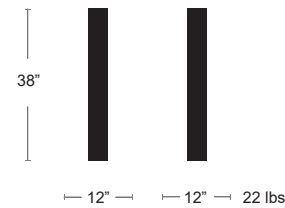

COMPLEMENTS

Hand Sanitizer Dispenser

Steel construction • Hands free foot pump
Can be bolted down • Hardware not included

MSRP: $1600 EA.

SELL PRICE: **$1040 EA.**

Hand Sanitizer Dispenser

Steel construction • Hands free foot pump
Can be bolted down • Hardware not included

MSRP: $650 EA.

SELL PRICE: **$425 EA.**

COMPLEMENTS

Valles Bench

Tubular steel frame • Perforated steel mesh seat and back
Electro galvanized steel with powder coat finish
Can be bolted down • Hardware not included

MSRP: $3710 EA. SELL PRICE: **$2410 EA.**

Valles Backless Bench

Tubular steel frame • Perforated mesh seat
Electro galvanized steel with powder coat finish
Can be bolted down • Hardware not included

MSRP: $3200 EA. SELL PRICE: **$2080 EA.**

Omega Bike Rack

Steel • Electrolyte zinc plated and powder coat finish
Can be bolted down • Hardware not included

MSRP: $650 EA. SELL PRICE: **$425 EA.**

GLOSSY SILVER
U201

Ecosens Bench

Steel frame • Recycled Poly Plank seat and back
Ferrus treatment and silver polyester powder coat finish
Can be bolted down • Hardware not included

MSRP: $3240 EA. SELL PRICE: **$2100 EA.**

Litter Bin Pg.154

Clash Stand Up Ashtray

Galvanized steel and stainless steel top •
Locking system
Can be bolted down • Hardware not included

MSRP: $1050 EA.

SELL PRICE: **$685 EA.**

Clash Wall Mount Ashtray

Galvanized steel & stainless steel top
Locking system • Wall mount

MSRP: $730 EA.

SELL PRICE: **$475 EA.**