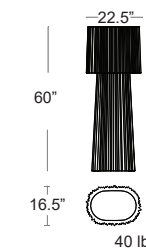

Wireless RGB LED System - 1.2W
RGB led - 3.7V,
2200 mAh lithium-ion battery - class III.
Charging station for indoor use: input
110/240V - 50/60
Remote Control Included