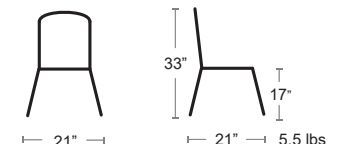

SIDE CHAIRS

Varia **PAPATYA CATAS** MADE IN TURKEY

Stackable monobloc chair made of fiberglass reinforced polypropylene •
With its simple clean lines it is suitable for all commercial applications •
Anti UV stabilized • Suitable for indoor and outdoor environments
MSRP: $200 EA. SELL PRICE: **$130 EA.**

SIDE CHAIRS

Castel **NOVUSI CATAS** MADE IN TURKEY

Stackable fiberglass reinforced polypropylene seat with anodized aluminum legs.
UV Protected with anti-static and antioxidant additives to resist dust and deterioration.
Suitable for indoor and outdoor environments.

MSRP: $120 EA. SELL PRICE: **$80 EA.**

Castello Arm Chair Pg.30

Regeneration Stack Mini

NARDI CATAS YOUR OUTDOOR LIVING MADE IN ITALY

The Nardi Regeneration industrial program is creating a line of outdoor furniture specifically dedicated to regenerated plastic products, made of post-industrial and post-consumer polypropylene, which can in turn be recycled.
The uneven colour that changes into various shades of brown is not a defect but a specific feature of recycled plastic.
We call the color Terra, the natural colour of earth

MSRP: $150 EA. SELL PRICE: **$95 EA.**

Stack Maxi Pg.67
Combo Tables Pg.93
Sipario Planters Pg.180-182

Sunny Rattan Side Chair **NOVUSI CATAS** MADE IN TURKEY

Elegant one piece stackable polypropylene and fiberglass chair with perforated seat and back.
UV Protected with anti-static and antioxidant additives to resist dust and deterioration.
Suitable for indoor and outdoor environments.

MSRP: $120 EA. SELL PRICE: **$80 EA.**

Sunset Rattan Arm Chair Pg.30