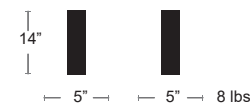

COMPLEMENTS

Hand Sanitizer Dispenser

Steel construction • Hands free foot pump
Can be bolted down • Hardware not included

MSRP: $1600 EA.

SELL PRICE: **$1040 EA.**

Hand Sanitizer Dispenser

Steel construction • Hands free foot pump
Can be bolted down • Hardware not included

MSRP: $650 EA.

SELL PRICE: **$425 EA.**

COMPLEMENTS

Valles Bench

Tubular steel frame • Perforated steel mesh seat and back
Electro galvanized steel with powder coat finish
Can be bolted down • Hardware not included

MSRP: $3710 EA. SELL PRICE: **$2410 EA.**

Valles Backless Bench

Tubular steel frame • Perforated mesh seat
Electro galvanized steel with powder coat finish
Can be bolted down • Hardware not included

MSRP: $3200 EA. SELL PRICE: **$2080 EA.**

Omega Bike Rack

Steel • Electrolyte zinc plated and powder coat finish
Can be bolted down • Hardware not included

MSRP: $650 EA. SELL PRICE: **$425 EA.**

GLOSSY SILVER
U201

Ecosens Bench

Steel frame • Recycled Poly Plank seat and back
Ferrus treatment and silver polyester powder coat finish
Can be bolted down • Hardware not included

MSRP: $3240 EA. SELL PRICE: **$2100 EA.**

Litter Bin Pg.154

Clash Stand Up Ashtray

Galvanized steel and stainless steel top •
Locking system
Can be bolted down • Hardware not included

MSRP: $1050 EA.

SELL PRICE: **$685 EA.**

Clash Wall Mount Ashtray

Galvanized steel & stainless steel top
Locking system • Wall mount

MSRP: $730 EA.

SELL PRICE: **$475 EA.**