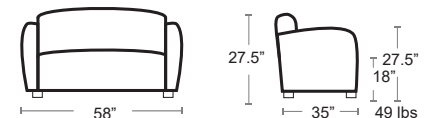

LOUNGE

Skyline Deep Seating

All weather resin wicker fish-bone weave • Powder coated aluminum frame
Includes Sunbrella cushions •

Zippered for easy cleaning • VOLT SILVER #58020-0000 • Sunbrella furniture grade fabric
Custom cushion colors available • Sunbrella Furniture Grade fabric • Allow 4-6 weeks for delivery

Skyline Sky Box

All weather resin wicker fish-bone weave • Powder coated aluminum frame • Castor wheels • Plastic liner inside box • Lockable handle

MSRP: $3600 EA. SELL PRICE: **$2340 EA.**

LOUNGE

Skyline Sofa

MSRP: $3600 EA. SELL PRICE: **$2340 EA.**

Select Custom Color Sunbrella Cushions or Replacement Volt Silver Cushion Set Sold Separately

MSRP: $1800 EA. SELL PRICE: **$900 EA.**

Skyline Long Sofa

MSRP: $5400 EA. SELL PRICE: **$3500 EA.**

Select Custom Color Sunbrella Cushions or Replacement Volt Silver Cushion Set Sold Separately

MSRP: $2700 EA. SELL PRICE: **$1350 EA.**

Skyline Love Seat

MSRP: $2600 EA. SELL PRICE: **$1690 EA.**

Select Custom Color Sunbrella Cushions or Replacement Volt Silver Cushion Set Sold Separately

MSRP: $1300 EA. SELL PRICE: **$650 EA.**