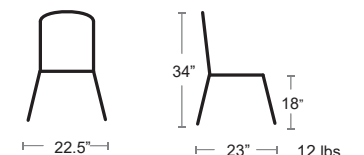

SIDE CHAIRS

Riviera MADE IN ITALY

Tubular steel frame • Wrought Iron seat and back • E-coated powder coat finish

MSRP: $800 EA. SELL PRICE: **$520 EA.**

Lounge Pg.132, Bar Stool Pg.54,

SIDE CHAIRS

Sole HD MADE IN ITALY

HEAVY DUTY Tubular steel frame • Steel mesh seat and back • E-coated powder coat finish

MSRP: $650 EA. SELL PRICE: **$420 EA.**

Armchair Pg.18

Thor Teak MADE IN ITALY

Tubular steel frame • Solid Teak seat • E-coated powder coat finish

MSRP: $780 EA. SELL PRICE: **$500 EA.**

Backless Bar Stool Pg.55

Apero MADE IN ITALY

Tubular steel frame • Wrought Iron seat and back • E-coated powder coat finish

MSRP: $620 EA. SELL PRICE: **$400 EA.**

Armchair Pg.17, Bar/Counter Stool Pg.54

Topper MADE IN ITALY

Tubular steel frame • Steel mesh seat and back • E-coated powder coat finish

MSRP: $620 EA. SELL PRICE: **$400 EA.**

Armchair Pg.18