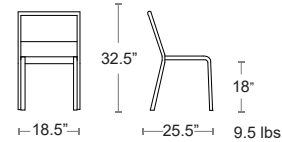

Armchair Pg.18

IRON
150-22

SIDE CHAIRS

Sid Wicker **emuamericas**

Tubular aluminum frame • All-Weather Wicker seat and back
MSRP: \$600 EA. **SELL PRICE: \$390 EA.**
Armchair Pg.17, Bar/Counter Stool Pg. 57