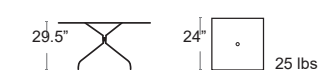

MSRP: \$780 EA. SELL PRICE: \$500 EA.

CEMENT
800-73

BRONZE
800-41

BLACK
800-24

IRON
800-22

TABLES: DINING & BAR HEIGHT

Solid ADA Rectangle 48"x32"

Solid steel top • 1 1/2" Thick • Tubular Steel legs • E-coated powder coat finish
3 levelers and 1 adjustable foot