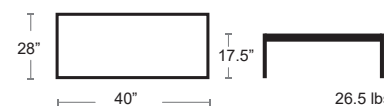

LOUNGE

Star Love Seat

Tubular steel frame • Steel slat seat and back • E-coated powder coat finish
MSRP: $2300 EA. SELL PRICE: **$1500 EA.**

Armchair Pg.20,
Side Chair Pg.40,
Bar/Counter Stool Pg.57,
Tables Pg.75

LOUNGE

Lyze Lounge Teak

Tubular aluminum frame • Teak seat • Stainless steel mesh back rest • E-coated powder coat finish

MSRP: $2230 EA. SELL PRICE: **$1450 EA.**

Armchair Pg.15,
Side Chair Pg.34,

Star Lounge

Tubular steel frame • Steel slat seat and back • E-coated powder coat finish
MSRP: $1130 EA. SELL PRICE: **$735 EA.**

Holly Chaise

Tubular aluminum frame • Hidden wheels • Textilene fabric sea and back • E coated powder coat finish

MSRP: $2230 EA. SELL PRICE: **$1450 EA.**

Armchair Pg.16,

Star Snack Table

Steel construction • E-coated powder coat finish
MSRP: $1130 EA. SELL PRICE: **$735 EA.**

Star Side Table

Steel construction • E-coated powder coat finish
MSRP: $620 EA. SELL PRICE: **$400 EA.**

Holly High Table

Aluminum • E-coated powder coat finish
MSRP: $840 EA. SELL PRICE: **$545 EA.**