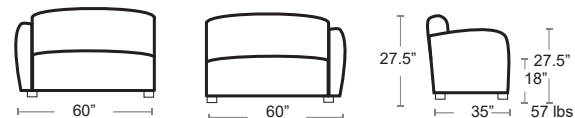

MSRP: \$2650 EA. SELL PRICE: **\$1700 EA.**

Select Custom Color Sunbrella Cushions or Replacement Volt Silver Cushion Set Sold Separately

MSRP: \$1350 EA. SELL PRICE: **\$675 EA.**

LEFT
SKY-02L-14

RIGHT
SKY-02R-14