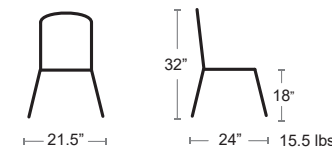

SIDE CHAIRS

Mom **emu** MADE IN ITALY

Tubular steel frame • Solid steel slat seat and back • E-coated powder coat finish

MSRP: $540 EA. SELL PRICE: **$350 EA.**

Armchair Pg.20, Bar/Counter Stool Pg.55

SIDE CHAIRS

Darwin **emu** MADE IN ITALY

Tubular steel frame • Steel mesh seat and back • E-coated powder coat finish

MSRP: $490 EA. SELL PRICE: **$320 EA.**

Armchair Pg.21, Bar/Counter Stool Pg.58, Tables Pg.84/854, Lounge Pg.129

Thor **emu** MADE IN ITALY

Tubular steel frame • Solid steel seat • E-coated powder coat finish

MSRP: $540 EA. SELL PRICE: **$350 EA.**

Backless Bar/Counter Stool Pg.60

Bridge **emu** MADE IN ITALY

Tubular steel frame • Steel slat seat and back • E-coated powder coat finish

MSRP: $490 EA. SELL PRICE: **$320 EA.**

Armchair Pg.21, Bar/Counter Stool Pg.56

Star **emu** MADE IN ITALY

Tubular steel frame • Steel seat and back • E-coated powder coat finish

MSRP: $520 EA. SELL PRICE: **$340 EA.**

Armchair Pg.20, Bar/Counter Stool Pg.57, Table Pg.75, Lounge Pg.130

Coupole **emu** MADE IN ITALY

Tubular steel frame • Cut design steel seat and back • E-coated powder coat finish

MSRP: $450 EA. SELL PRICE: **$295 EA.**

Bar Stool Pg.58