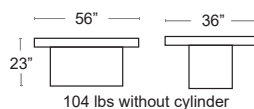

FLAME

St. Tropez

Rectangular and Square Linear Design Patio Flame Tables
All aluminum construction • Propane tank can be hidden inside the table
Stylish glass ember bed • Easy start electronic ignition • 60,000 BTU of Heat
Thermo-couple valve shuts off gas supply if flame is extinguished
Stainless steel 10"x 30" pan burner Comes complete with lid for burner and natural gas conversion kit
COVER AND GLASS WINDSCREEN INCLUDED WITH TABLE

COMPLETE SET PRICE $1847

RECTANGLE
Rustic bronze
STTR1-BZ-SET