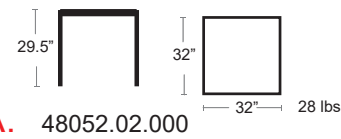

Cube 80
Dining Height
MSRP: $510 EA.
SELL PRICE: **$330 EA.**