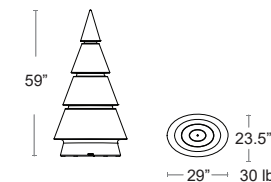

MSRP: $2400 EA.
SELL PRICE: **$1560 EA.**

Forest Medium
54249L