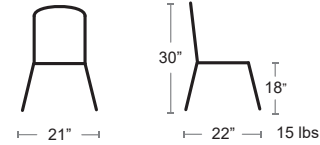

MARINE BLUE
639-16

CEMENT
639-73

BRONZE
639-41

CHERRY
639-50

SIDE CHAIRS

Darwin **emu** MADE IN ITALY

Tubular steel frame • Steel mesh seat and back • E-coated powder coat finish

MSRP: \$490 EA. SELL PRICE: **\$320 EA.**