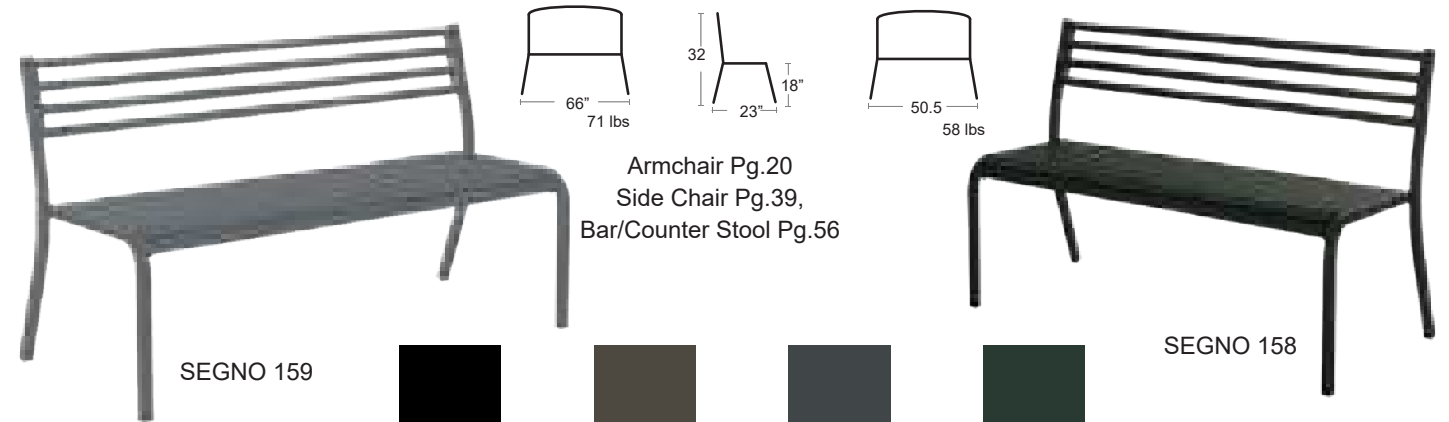

SEGNO 159

SEGNO 158

COMPLEMENTS

Segno Bench 2 Sizes

Square tubular steel frame • Steel slat seat and back • E-coated powder coat finish
Bolt-down kit MSRP: $80 EA.   SELL PRICE: **$55 EA.**

MSRP: $1740 EA.   SELL PRICE: **$1100 EA.**

MSRP: $1530 EA.   SELL PRICE: **$1000 EA.**