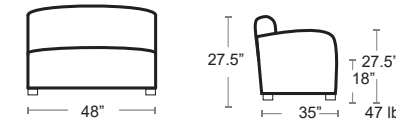

LOUNGE

Skyline Chair Club Arm Chair

MSRP: $1760 EA. SELL PRICE: **$1150 EA.**

Select Custom Color Sunbrella Cushions or Replacement Volt Silver Cushion Set Sold Separately

MSRP: $880 EA. SELL PRICE: **$440 EA.**

LOUNGE

Skyline Double Armless Module

MSRP: $2550 EA. SELL PRICE: **$1620 EA.**

Select Custom Color Sunbrella Cushions or Replacement Volt Silver Cushion Set Sold Separately

MSRP: $1350 EA. SELL PRICE: **$675 EA.**

Skyline Right & Left Modules

MSRP: $2650 EA. SELL PRICE: **$1700 EA.**

Select Custom Color Sunbrella Cushions or Replacement Volt Silver Cushion Set Sold Separately

MSRP: $1350 EA. SELL PRICE: **$675 EA.**

Skyline Corner Module

MSRP: $1720 EA. SELL PRICE: **$1110 EA.**

Select Custom Color Sunbrella Cushions or Replacement Volt Silver Cushion Set Sold Separately

MSRP: $860 EA. SELL PRICE: **$430 EA.**

Skyline Slipper Module

MSRP: $1440 EA. SELL PRICE: **$940 EA.**

Select Custom Color Sunbrella Cushions or Replacement Volt Silver Cushion Set Sold Separately

MSRP: $720 EA. SELL PRICE: **$360 EA.**