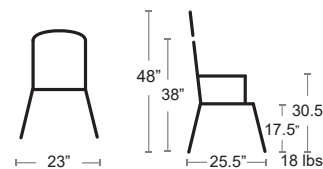

LOUNGE

Doga Side Table

Uniformly colored fiberglass polypropylene resins with UV additives

• Matte finish
MSRP: $160 EA. SELL PRICE: **$130 EA.**

Arm Chair Pg. 26
Side Chair Pg. 47

LOUNGE

Adan Table

Resin sculptural table • UV protected • Can handle -40C to +40C

MSRP: $1570 EA. SELL PRICE: **$995 EA.**

Adan Large Planter Pg. 177
Adan Small Planter Pg. 179

Delta

Tubular resin and fiberglass frame • Perforated seat and back • UV Protected
5 positions • Folding

MSRP: $340 EA. SELL PRICE: **$220 EA.**

Terramare Smart Table

Aluminum top and base, die cast aluminum connections, height adjustable

Suitable for outdoor or indoor

MSRP: $960 EA. SELL PRICE: **$625 EA.**

Aquamarina

Tubular resin and fiberglass frame • Perforated seat, back and headrest • UV Protected
4 positions • Folding head rest and chair

MSRP: $340 EA. SELL PRICE: **$220 EA.**

Ruffle Side Table

The "Ruffle" collection expresses the elegance and lightness of fabric in an iconic contemporary silhouette.

MSRP: $680 EA. SELL PRICE: **$440 EA.**