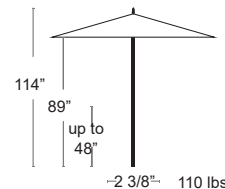

Bay Master MAX 10' Square

Brushed aluminum frame • Center pole and stem • Single vent • Market cut canopy
Sunbrella Marine Grade fabric • Manual lift with easy grip handle
All parts are replaceable

MSRP: $8300 EA. SELL PRICE: **$5400 EA.**