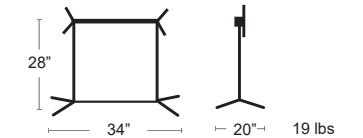

TABLES: TOPS & BASES

Fiore Bar Height
See Table Top & Base Fit Guide Pg.100
Cast Aluminum – Powder Coated + Specially Treated for High Salinity Environments
MSRP: $300 EA. **SELL PRICE: $200 EA.**

TABLES: TOPS & BASES

Scudo Tilt Double Dining Height
See Table Top & Base Fit Guide Pg.100
Cast Aluminum – Powder Coated + Specially Treated for High Salinity Environments • Tilt top
MSRP: $470 EA. **SELL PRICE: $305 EA.**

Trail T-Base Double Dining Self Leveling

See Table Top & Base Fit Guide Pg.100
The linear, clean design and concealed components complement a robust construction for use in any setting.
Zinc plated powder coated steel.
MSRP: $500 EA. **SELL PRICE: $325 EA.**

Say goodbye to wobbly tables!
NOROCK's award-winning bases use a simple mechanical system with four pivoting legs that are interconnected in such a way that they must reach an average weight loading on all four feet. When a table is placed on an uneven surface the feet will move until all feet reach a state of equilibrium or more simply, a state of stability.

Terrace Dining Height Self Leveling Tilt & Nest

See Table Top & Base Fit Guide Pg.100
Functional and award-winning, the Terrace's hallmark is its iconic nesting feature: Simply fold, then nest. With a special alodine coating offering great corrosion resistance and a high-quality powder coat, Terrace is suitable for both indoor and outdoor applications.
MSRP: $430 EA. **SELL PRICE: $280 EA.**

Frasca Maxi Dining Height

See Table Top & Base Fit Guide Pg.100
Cast Aluminum – Powder Coated + Specially Treated for High Salinity Environments
MSRP: $490 EA. **SELL PRICE: $320 EA.**

Esplanade Dining Height Self Leveling