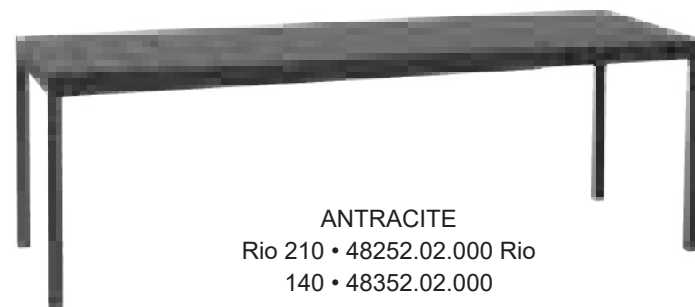

Armchair Pg.20, Side Chair Pg.40, Bar/Counter Stool Pg. 57, Lounge Pg.130

IRON
303-22

CEMENT
303-73

BRONZE
303-41

BLACK
303-24

Rio Extendable Table Resin

Tubular aluminum powder coated frame and legs, resin and fiberglass dural top

Removable leaf with under table storage • No umbrella hole • UV Protected

Replacement panels available

RIO 210 - Seats 8-10

MSRP: \$2000 EA. SELL PRICE: **\$1700 EA.**

RIO 140 - Seats 6-8

MSRP: \$1600 EA. SELL PRICE: **\$1400 EA.**

ANTRACITE
Rio 210 • 48252.02.000 Rio
140 • 48352.02.000

BIANCO
Rio 210 • 48253.00.000
Rio 140 • 48353.00.000

TORTORA
Rio 210 • 48259.10.000
Rio 140 • 48359.10.000

Libeccio Extendable Table

Resin Dural top • Tubular aluminum powder coated frame and legs • Removable leaf with under table storage

MSRP: \$1800 EA. SELL PRICE: **\$1170 EA.**

IRON
1133-22

BRONZE
1133-41

TABLES: DINING & BAR HEIGHT

Lock Square - Bar Height 32"   

Solid steel top • 1.5" Thick • Trumpet steel weighted base • Hole in base to accommodate a lock