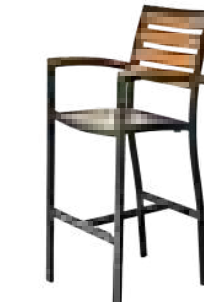

ANTRACITE/TEAK
516B-PW-TA