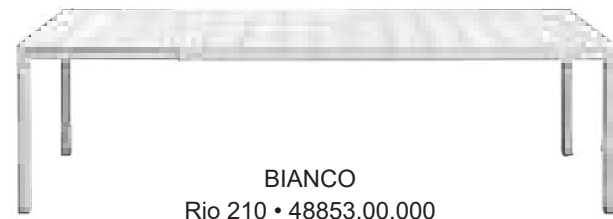

BIANCO
Rio 210 • 48853.00.000
Rio 140 • 48653.00.000