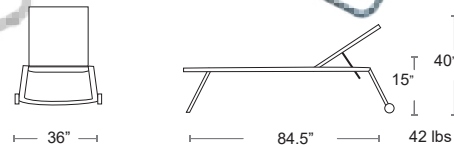

Snooze Folding Lounge Chair

emumadeinitaly
Tubular steel frame • Textilene fabric sea and back • E coated powder coat finish

MSRP: 920 EA. SELL PRICE: $600 EA.