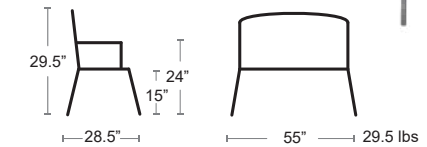

NEW
BRONZE 527-41

BLACK
527-24

WHITE
527-23

CEMENT
527-73

MSRP: \$2550 EA.

SELL PRICE: \$1660 EA.

Armchair Pg.21,
Side Chair Pg.14,
Bar/Counter Stool Pg.58,
Tables Pg.84/85

Darwin Lounge