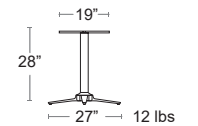

TABLES: TOPS & BASES

Fiore Bar Height
See Table Top & Base Fit Guide Pg.100
Cast Aluminum – Powder Coated + Specially Treated for High Salinity Environments
MSRP: $300 EA. **SELL PRICE: $200 EA.**

TABLES: TOPS & BASES

Scudo Tilt Double Dining Height
See Table Top & Base Fit Guide Pg.100
Cast Aluminum – Powder Coated + Specially Treated for High Salinity Environments • Tilt top
MSRP: $470 EA. **SELL PRICE: $305 EA.**

Trail T-Base Double Dining Self Leveling

See Table Top & Base Fit Guide Pg.100
The linear, clean design and concealed components complement a robust construction for use in any setting.
Zinc plated powder coated steel.
MSRP: $500 EA. **SELL PRICE: $325 EA.**

Say goodbye to wobbly tables!
NOROCK's award-winning bases use a simple mechanical system with four pivoting legs that are interconnected in such a way that they must reach an average weight loading on all four feet. When a table is placed on an uneven surface the feet will move until all feet reach a state of equilibrium or more simply, a state of stability.

Terrace Dining Height Self Leveling Tilt & Nest

See Table Top & Base Fit Guide Pg.100
Functional and award-winning, the Terrace's hallmark is its iconic nesting feature: Simply fold, then nest. With a special alodine coating offering great corrosion resistance and a high-quality powder coat, Terrace is suitable for both indoor and outdoor applications.
MSRP: $430 EA. **SELL PRICE: $280 EA.**

Frasca Maxi Dining Height

See Table Top & Base Fit Guide Pg.100
Cast Aluminum – Powder Coated + Specially Treated for High Salinity Environments
MSRP: $490 EA. **SELL PRICE: $320 EA.**

Esplanade Dining Height Self Leveling