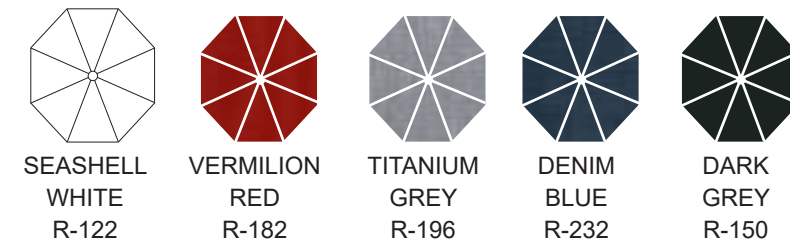

SHADE

Bay Master 8.0' and 6.5' Square

Brushed aluminum frame • 1 piece 1.5" brushed aluminum center pole • Single vent • Market cut canopy • Sunbrella furniture grade fabric • Ballistic nylon reinforced pockets • Manual lift with stainless steel pin
All parts are replaceable

Bay Master 8.0' Square

MSRP: $2700 EA.
SELL PRICE: **$1755 EA.**

Bay Master 6.5' Square

MSRP: $2000 EA.
SELL PRICE: **$1300 EA.**

Bay Master 5.5' Square

Brushed aluminum frame • 1 piece brushed aluminum center pole • Single vent • Market cut canopy • Sunbrella furniture grade fabric • Ballistic nylon reinforced pockets • Manual lift with stainless steel pin • All parts are replaceable

MSRP: $1500 EA.
SELL PRICE: **$975 EA.**

SHADE

Oasis 7.5 Square

Recasens Recacril 9 oz Marine Grade Solution Dyed Acrylic Fabric
Brushed aluminum frame Single wind vent • 2 piece center pole
Stainless steel hardware • Manuel lift with pin

MSRP: $1020 EA. SELL PRICE: **$665 EA.**
Custom colour fabric call for options
MSRP: $1520 EA. SELL PRICE: **$990 EA.**

Oasis 9.0 Octagon

Recasens Recacril 9 oz Marine Grade Solution Dyed Acrylic Fabric
Brushed aluminum frame • Single wind vent • 2 piece center pole
Stainless steel hardware • Manuel lift with pin

MSRP: $980 EA. SELL PRICE: **$640 EA.**
Custom colour fabric call for options
MSRP: $1400 EA. SELL PRICE: **$910 EA.**

LED Light Stick with Clip

LED light bar system • Light bar attached to rib of umbrella
Natural white light bulb 4000K-5200K • Rechargeable battery
6-8 hours of usage on full brightness • 24 hours of usage on 50% brightness
Each light comes with a specific attachment clip for your specific umbrella

DIMENSIONS: L 12", W 1", D 1.5, 1 lbs
MSRP: $140 EA. SELL PRICE: **$90 EA.**