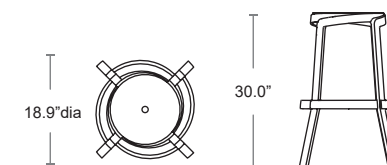

BAR STOOLS

Faro Bar **NARDI CATAS**
YOUR OUTDOOR LIVING MADE IN ITALY

Uniformly colored fiberglass polypropylene resins with UV additives •

Matte finish • Non-slip feet • Recyclable resin
MSRP: $250 EA. SELL PRICE: **$170 EA.**
Riva Armchair Pg.28, Riva Side Chair Pg.48

BAR STOOLS

regeneration
REGENERATING PLASTIC PROGRAMME

Regeneration Stack Maxi

NARDI CATAS
YOUR OUTDOOR LIVING MADE IN ITALY

The Nardi Regeneration industrial program is creating a line of outdoor furniture specifically dedicated to regenerated plastic products, made of post-industrial and post-consumer polypropylene, which can in turn be recycled. The uneven colour that changes into various shades of brown is not a defect but a specific feature of recycled plastic. We call the color Terra, the natural colour of earth

MSRP: $250 EA. SELL PRICE: **$170 EA.**

Stack Mini Pg.50
Combo Tables Pg.93
Sipario Planters Pg.180-182

Faro Mini **NARDI CATAS**
YOUR OUTDOOR LIVING MADE IN ITALY

Uniformly colored fiberglass polypropylene resins with UV additives

Matte finish • Non-slip feet • Recyclable resin
MSRP: $250 EA. SELL PRICE: **$170 EA.**
Riva Armchair Pg.28, Riva Side Chair Pg.48