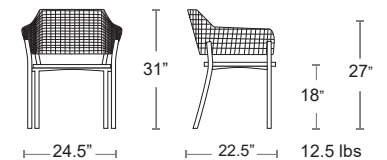

ARM CHAIRS

Carousel MADE IN ITALY

Tubular aluminum frame • Full woven synthetic rope back • E-coated powder coat finish
Cushion included 900/77 Small Weft Weave Grey

MSRP: $2700 EA.

SELL PRICE: **$1750 EA.**

Lounge Pg.128

Lyze Teak MADE IN ITALY

Tubular aluminum frame • Teak seat • Stainless steel mesh back rest • E-coated powder coat finish

MSRP: $1860 EA. SELL PRICE: **$1200 EA.**

Side Chair Pg. 34, Lounge Pg.131

Shine Teak Arms MADE IN ITALY

Tubular aluminum frame • Teak arm rests • E-coated powder coat finish

MSRP: $1230 EA. SELL PRICE: **$800 EA.**