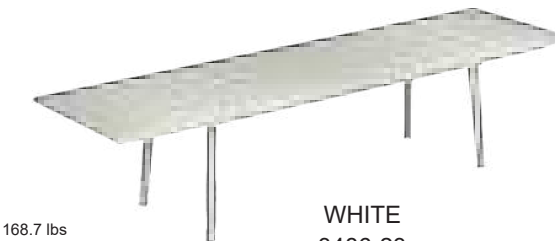

MSRP: \$8400 EA. SELL PRICE: **\$5500 EA.**

WALNUT WITH IRON FRAME
1821A-22-404

TABLES: DINING & BAR HEIGHT

Plus 4 220 Extension Table

Press-formed steel top and steel legs • E-coated powder coat finish

MSRP: \$4600 EA. SELL PRICE: **\$3000 EA.**

BLACK
3486-24

Sid Picnic Table Large & Small

Aluminum wood look table top and bench, black aluminum frame and legs

MSRP: \$8400 EA. SELL PRICE: **\$5500 EA.**
 Large - 1821-22-404

MSRP: \$7300 EA. SELL PRICE: **\$4700 EA.**
 Small - 1820-22-404

WALNUT WITH IRON FRAME

Plus 4 220 Extension Table

Press-formed steel top and steel legs • E-coated powder coat finish

MSRP: \$6800 EA. SELL PRICE: **\$4420 EA.**

IRON
3486-22

WHITE
3486-23

BRONZE
3486-41

Sid Picnic Table Cluster

Aluminum wood look table top and bench, black aluminum frame and legs

MSRP: \$5800 EA. SELL PRICE: **\$3800 EA.**

WALNUT WITH IRON FRAME
1830-22-404

Plus 4 160 Extension Table

Press-formed steel top and steel legs • E-coated powder coat finish