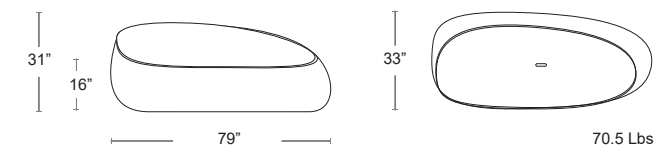

ANTRACITE
55006 - LOUNGE CHAIR

Stone Lounge Chair

MSRP: $2300 EA. SELL PRICE: **$1495 EA.**