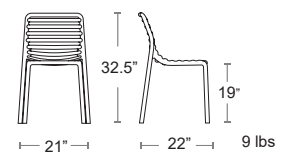

Arm Chair Pg.26, Lounge Pg.143/144

BIANCO
40255.00.000

AGAVE
40255.16.000

PERA
40255.18.000

ANTRACITE
40255.02.000

MARSALA
40255.21.000

Flora  **emuamericas** 
MADE IN CHINA

Tubular aluminum frame • Solid aluminum slats seat and back • Polished aluminum