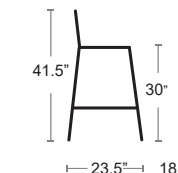

BAR STOOLS

Thor Backless Bar or Counter

Flat steel frame • Solid steel seat • E-coated powder coat finish

MSRP: $620 EA. SELL PRICE: **$390 EA.**
ADD NET $40 FOR COUNTER HEIGHT
Side Chair Pg.40

BAR STOOLS

Marco Polywood Bar With Arms

Square tubular aluminum powder coated frame • Polywood seat, back and armrests

MSRP: $530 EA. SELL PRICE: **$345 EA.**
Armchair Pg.24 Side Chair Pg.42, Tables Pg.89

Marco Sling Bar With Arms

Square tubular aluminum powder coated frame • Batyline seat and back • Polywood Armrests

MSRP: $530 EA. SELL PRICE: **$345 EA.**
Armchair Pg.23, Side Chair Pg.42, Tables Pg.89

Marco Sling Bar Armless

Square tubular aluminum powder coated frame • Batyline seat and back

MSRP: $480 EA. SELL PRICE: **$315 EA.**
Armchair Pg.23, Side Chair Pg.42, Tables Pg.89

Marco Wicker Bar With Arms

Square tubular aluminum powder coated frame • Viro wicker seat and back • Polywood Armrests

MSRP: $530 EA. SELL PRICE: **$345 EA.**
Armchair Pg.24 Side Chair Pg.42, Tables Pg.89

Marco Wicker Bar Armless

Square tubular aluminum powder coated frame • Viro wicker seat and back

MSRP: $480 EA. SELL PRICE: **$315 EA.**
Armchair Pg.24, Side Chair Pg.42, Tables Pg.89