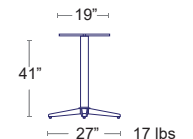

BLACK
TRST27BKB