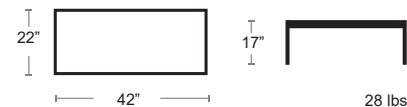

SKY-515

Skyline Rectangular Coffee Table w/ Glass Top

MSRP: \$860 EA. SELL PRICE: **\$560 EA.**

SKY-4222C

Replaceable Frosted Glass Top

MSRP: \$140 EA. SELL PRICE: **\$120 EA.**

Skyline Square Side Table w/ Glass Top