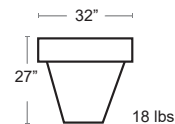

PLANTERS

Gatsby Wall **VONDOM**

Rotational molded resin planter • UV Protected • Can handle -40C to +40C • Suitable for both outdoor and indoor use • Holds 51 Gallons

MSRP: $1600 EA. SELL PRICE: **$1040 EA.**

Lounge Pg. 113

ANTRACITE
54436A-ANT

PLANTERS

Adan Small Planter **VONDOM**

Rotational molded resin planter • UV Protected • Can handle -40C to +40C • Suitable for both outdoor and indoor use • Holds 11 Gallons

MSRP: $1430 EA. SELL PRICE: **$930 EA.**

BLACK
49060A

WHITE
49060A

Table Pg. 145
Adan Large Planter Pg. 177

Wall **VONDOM**

Rotational molded resin planter • UV Protected • Can handle -40C to +40C
• Suitable for both outdoor and indoor use • Holds 23. Gallons

MSRP: $1540 EA. SELL PRICE: **$1000 EA.**

ANTRACITE
42430A

Jardinera **VONDOM**

Rotational molded resin planter • UV Protected • Can handle -40C to +40C • Suitable for both outdoor and indoor use • Holds 79 Gallons

MSRP: $1280 EA. SELL PRICE: **$830 EA.**

ANTRACITE
41650-ANT

Maceta 32" Round **VONDOM**

Rotational molded resin planter • UV Protected • Can handle -40C to +40C
• Suitable for both outdoor and indoor use • Holds 58 Gallons

MSRP: $1540 EA. SELL PRICE: **$1000 EA.**

ANTRACITE
40180A-ANT

Cubo High **VONDOM**

Rotational molded resin planter • UV Protected • Can handle -40C to +40C
• Suitable for both outdoor and indoor use • Holds 66 Gallons

MSRP: $1240 EA. SELL PRICE: **$800 EA.**

ANTRACITE
41451A