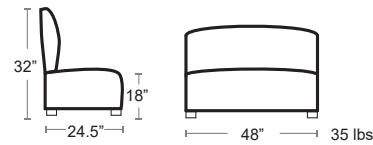

Skyline Booth

All weather resin wicker fish-bone weave • Powder coated aluminum frame • Built in cushion

MSRP: \$2600 EA. **SELL PRICE: \$1700 EA.**

Lounge Pg.118-122

Cover Included

SKY-WBS-48x32-FB

SIDE CHAIRS