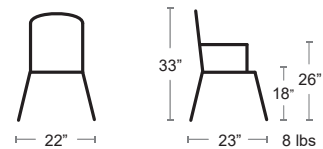

ARM CHAIRS

Sunset Rattan Arm Chair

Elegant one piece stackable polypropylene and fiberglass chair with perforated seat and back • UV Protected with anti-static and antioxidant additives to resist dust and deterioration • Suitable for indoor and outdoor environments

MSRP: $130 EA. SELL PRICE: $90 EA.

Sunny Side Chair Pg. 51

Castello Arm Chair

Stackable fiberglass reinforced polypropylene seat with anodized aluminum legs • UV Protected with anti-static and antioxidant additives to resist dust and deterioration • Suitable for indoor and outdoor environments

MSRP: $130 EA. SELL PRICE: $90 EA.

Castel Side Chair Pg. 51