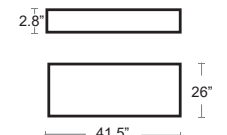

LOUNGE

Net Lounge

NARDI CATAS
YOUR OUTDOOR LIVING

Uniformly colored fiberglass polypropylene resins with UV additives •

Matte finish • With non-slip feet and clips for securing a beach towel • Recyclable resin

MSRP: $560 EA. **SELL PRICE: $450 EA.**

Arm Chair Pg. 25
Bit Side Chair Pg. 46
Bar Stool Pg.64

BIANCO
40329.00.000

CORALLO
40329.75.000

ANTRACITE
40329.02.000

SENAPE
40329.56.000

SALICE
40329.04.000

TORTORA
40329.10.000

LOUNGE

Net Bench

NARDI CATAS
YOUR OUTDOOR LIVING

Uniformly colored fiberglass polypropylene resins with UV additives
Without cushion bench is lounge height
With cushion Bench is dining height

MSRP: $510 EA. **SELL PRICE: $410 EA.**

Arm Chair Pg. 25
Bit Side Chair Pg. 46
Bar Stool Pg.64

Net Bench Cushion MADE IN NORTH AMERICA

Made in North America

- Sunbrella 100% Solution dyed acrylic • 3.3 lbs
- Zippered removable cover • Washable

Custom Sunbrella cushions available for a 25% Surcharge

MSRP: $290 EA. **SELL PRICE: $230 EA.**