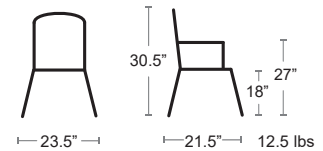

MSRP: \$580 EA. SELL PRICE: **\$370 EA.**

Side Chair Pg.39,
Bar/Counter Stool Pg.56
Bench Pg.159

IRON
268-22

ARM CHAIRS

Darwin MADE IN ITALY

Tubular steel frame • Steel mesh seat and back • E-Coated powder coat finish

MSRP: \$550 EA. SELL PRICE: **\$350 EA.**

Side Chair Pg.41, Bar/Counter Stool Pg.58, Tables Pg.84/85, Lounge Pg.129

BRONZE
522-41

CHERRY
522-50

BLACK
522-24

WHITE
522-23

CEMENT
522-73

Mom MADE IN ITALY

Tubular steel frame • Solid steel slat seat and back • E-Coated powder coat finish

MSRP: \$580 EA. SELL PRICE: **\$370 EA.**

Side Chair Pg.40, Bar/Counter Stool Pg.55

CURRY YELLOW
640-62

CHERRY
640-50

BRONZE
640-41