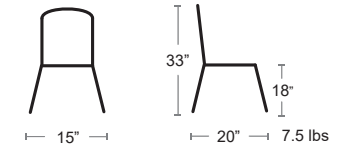

SIDE CHAIRS

Sid Wicker **emuamericas**

Tubular aluminum frame • All-Weather Wicker seat and back
MSRP: $600 EA. **SELL PRICE: $390 EA.**
Armchair Pg.17, Bar/Counter Stool Pg. 57

SIDE CHAIRS

Anna RAL **emuamericas**

Square tubular aluminum frame • Solid aluminum seat and slat back
CUSTOMIZE YOUR ANNA CHAIR
188 DIFFERENT COLOURS

Brushed aluminum powder coated in an available RAL colour • Special Order
MSRP: $800 EA. **SELL PRICE: $520 EA.**
Bar Stool Pg.56, Backless Bar Pg. 57

See swatches
Pg.198

Elly **emuamericas**

Tubular powder coated frame • All weather wicker seat and back
MSRP: $580 EA. **SELL PRICE: $380 EA.**
Bar Stool Pg.55

Segno **emuamericas**

Square tubular steel frame • Steel slat seat and back • E-coated powder coat finish
MSRP: $550 EA. **SELL PRICE: $360 EA.**

Armchair Pg.20
Bar/Counter Stool Pg.56
Bench Pg.159

Anna **emuamericas**

Square tubular aluminum frame • Solid aluminum seat and slat back
Brushed aluminum with lacquered clear coat
MSRP: $550 EA. **SELL PRICE: $360 EA.**
Bar Stool Pg.56, Backless Bar Pg. 57

Find other Sid products
Armchair Pg.18,
Bench Pg.34,
Bar/Counter Stool Pg.59,
Backless Bar/Counter Pg.62,
Picnic Tables Pg.70,
Tables Pg.73, Table Tops Pg.97,
Lounge Pg.133