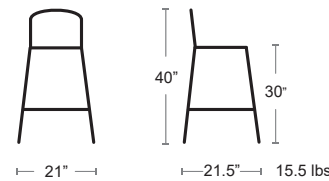

MSRP: \$970 EA. **SELL PRICE: \$630 EA.**

ADD NET \$40 FOR COUNTER HEIGHT

Arm Chair Pg.17, Side Chair Pg.37

MARINE BLUE
1303-16

BLACK
1303-24

Elly Bar **emuamericas** MADE IN CHINA

Tubular powder coated frame • All weather wicker seat and back