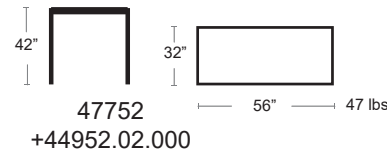

Cube 140
Dining Height
MSRP: \$760 EA.
SELL PRICE: **\$500 EA.**

Cube 120
Dining Height
MSRP: \$660 EA.
SELL PRICE: **\$430 EA.**

Cube 140
Bar Height

MSRP: \$1000 EA.
SELL PRICE: **\$650 EA.**

Cube 120
Bar Height