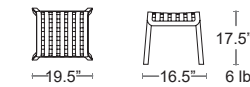

ANTRACITE 40044.02.000