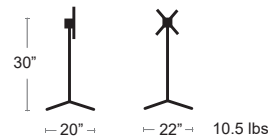

MSRP: \$330 EA. SELL PRICE: **\$210 EA.**

WHITE
55653.00.000.01

SILVER
55654.00.000.01

ANTRACITE
55652.00.000.01

10.5 lbs

Fiore Dining Height

NARDI CATAS
YOUR OUTDOOR LIVING

See Table Top & Base Fit Guide Pg.100