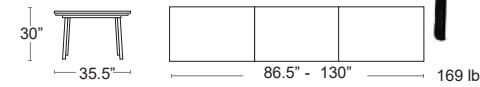

MSRP: \$8400 EA. SELL PRICE: **\$5500 EA.**

WALNUT WITH IRON FRAME
1821A-22-404

TABLES: DINING & BAR HEIGHT

Plus 4 220 Extension Table

Press-formed steel top and steel legs • E-coated powder coat finish

MSRP: \$4600 EA. SELL PRICE: **\$3000 EA.**

BLACK
3486-24

Sid Picnic Table Large & Small

Aluminum wood look table top and bench, black aluminum frame and legs

MSRP: \$8400 EA. SELL PRICE: **\$5500 EA.**
 Large - 1821-22-404

MSRP: \$7300 EA. SELL PRICE: **\$4700 EA.**
 Small - 1820-22-404