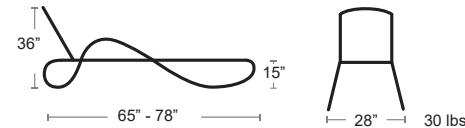

Parasol - Alfa & Omega

Resin and fiberglass solid frame

Breathable synthetic fabric • UV protected • 3 lbs

MSRP: $110 EA. SELL PRICE: **$75 EA.**

Replacement Fabric - Alfa & Omega

Breathable synthetic fabric • UV protected

MSRP: $220 EA. SELL PRICE: **$140 EA.**