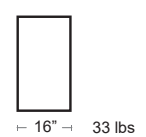

PLANTERS

Adan Large Planter VONDOM®

Rotational molded resin planter • UV Protected • Can handle -40C to +40C
Suitable for both outdoor and indoor use • Holds 19 Gallons
MSRP: $3340 EA. **SELL PRICE: $2170 EA.**

Table Pg.145
Adan Small Planter Pg.179

Faz Wall VONDOM®

Rotational molded resin planter • UV Protected • Can handle -40C to +40C
• Suitable for both outdoor and indoor use • Holds 38.25 Gallons
MSRP: $1900 EA. **SELL PRICE: $1240 EA.**

Muro VONDOM®

Rotational molded resin planter • UV Protected • Can handle -40C to +40C • Suitable for both
outdoor and indoor use • Holds 24 Gallons
MSRP: $1780 EA. **SELL PRICE: $1160 EA.**