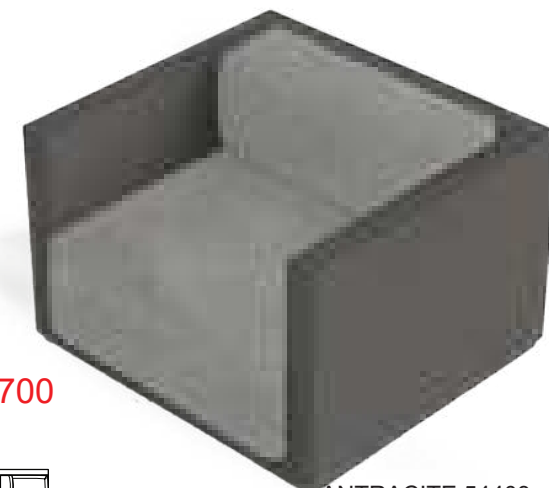

Arm Chair
MSRP: $5680
SELL PRICE: **$3700**

ANTRACITE 54403

Right Module
MSRP: $5080
SELL PRICE: **$3300**