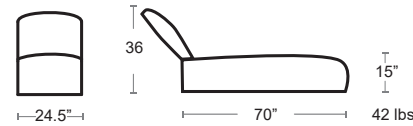

LOUNGE

Skyline Sun Lounger with Cushion

MSRP: $2700 EA. SELL PRICE: **$1750 EA.**

Select Custom Color Sunbrella Cushions or Replacement Volt Silver Cushion Set Sold Separately

MSRP: $1350 EA. SELL PRICE: **$675 EA.**

Skyline Rectangular Coffee Table w/ Glass Top

MSRP: $860 EA. SELL PRICE: **$560 EA.**

Replaceable Frosted Glass Top

MSRP: $140 EA. SELL PRICE: **$120 EA.**

Skyline Square Side Table w/ Glass Top

MSRP: $730 EA. SELL PRICE: **$480 EA.**

Replaceable Frosted Glass Top

MSRP: $80 EA. SELL PRICE: **$50 EA.**

LOUNGE

City View Deep Seating Collection

Welded powder coated aluminum frame

Includes Sunbrella VOLT SILVER #58020-0000 furniture grade fabric upholstered cushions
Zippered for easy cleaning • Sunbrella Custom cushion colors available • Allow 4-6 weeks for delivery

City View Long Sofa

MSRP: $4800 EA. SELL PRICE: **$3120 EA.**

Select Custom Color Sunbrella Cushions or Replacement Volt Silver Cushion Set Sold Separately

MSRP: $2500 EA. SELL PRICE: **$1250 EA.**

City View Sofa

MSRP: $3600 EA. SELL PRICE: **$2340 EA.**

Select Custom Color Sunbrella Cushions or Replacement Volt Silver Cushion Set Sold Separately

MSRP: $1800 EA. SELL PRICE: **$900 EA.**