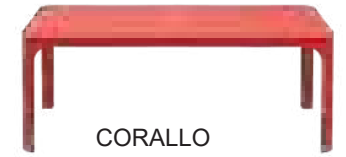

LOUNGE

Net 100

Uniformly colored fiberglass polypropylene resins with UV additives
Perforated top

MSRP: \$250 EA. SELL PRICE: **\$200 EA.**

TORTORA
40064.10.000

SALICE
40064.04.000

CORALLO
40064.75.000

SENAPE
40064.56.000