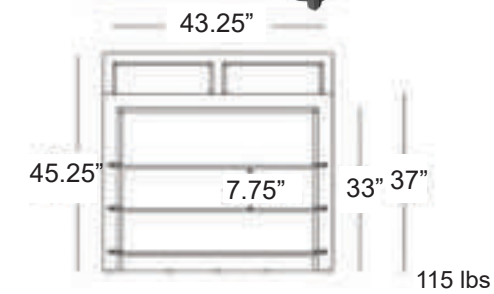

COMPLEMENTS

Fiesta Portable Bar / Host Station / Servery

VONDOM MADE IN SPAIN

Resin bar, host or server station • Stainless steel upper tier counter top • 2 HPL shelves included • 8 wheels with locks
UV protected • Attach multiple bars, some items are special order, together to create a custom size and shape

MSRP: $5000 EA. SELL PRICE: **$3250 EA.**

BLACK
56023

Forest LED Light

VONDOM MADE IN SPAIN

The Forest Collection, a back-lit piece shaped like a geometric abstraction of an evergreen. Made of polyethylene resin by rotational molding. 100% Recyclable. Item suitable for indoor and outdoor use. Unit with internal lighting with RGBW LED technology and remote control unit for switching colors. Remote Control included