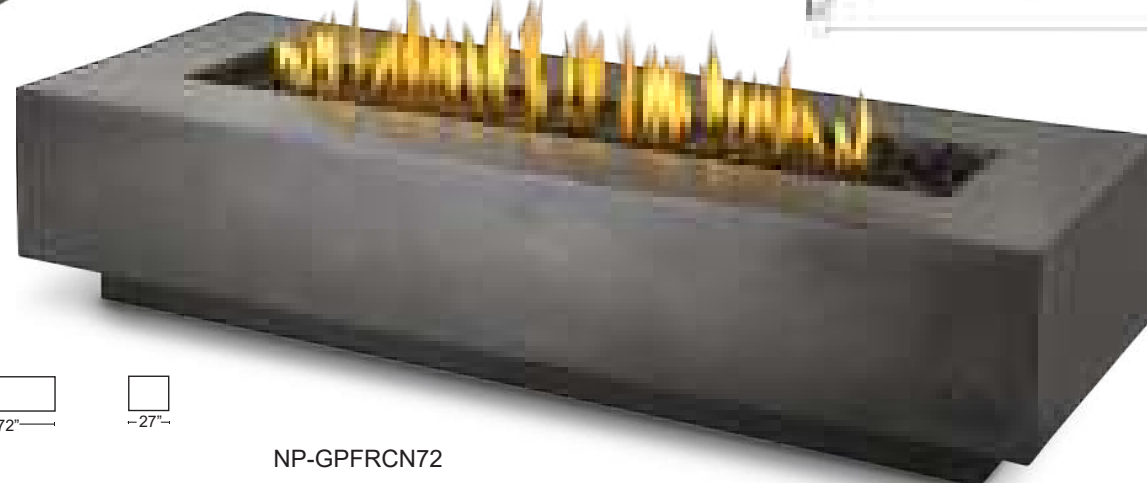

NP-GPFRCN72

NEXUS Flame Table 36"

Cast aluminum construction that looks like formed concrete.
Premium stainless steel burner with lava rock media • Cover included • 53,000 BTU's

SOLD AS A COMPLETE SET

Aluminum burner cover • Tempered Glass Wind Screen • 10' propane hose
Propane tank cover • All weather cover • Natural Bali rocks

COMPLETE SET PRICE $1449

Natural Gas Conversion Kit available
- Sold separately **$150 EA.**