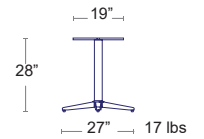

TABLES: TOPS & BASES

Frasca Tilt Dining Height

NARDI CATAS
YOUR OUTDOOR LIVING

See Table Top & Base Fit Guide Pg.100

Cast Aluminum – Powder Coated + Specially Treated for High Salinity Environments • Tilt top

MSRP: $350 EA. SELL PRICE: **$230 EA.**

12 lbs

TABLES: TOPS & BASES

Ibisco Tilt Dining Height

NARDI CATAS
YOUR OUTDOOR LIVING

See Table Top & Base Fit Guide Pg.100

Cast Aluminum – Powder Coated + Specially Treated for High Salinity Environments • Tilt top

MSRP: $320 EA. SELL PRICE: **$210 EA.**

10.5 lbs

Trail Dining 30

NOROCK
MADE IN CHINA

See Table Top & Base Fit Guide Pg.100

The Trail self-stabilizing table base exemplifies modern simplicity. The linear, clean design and concealed components complement a robust construction for use in any setting. Zinc plated powder coated steel.

MSRP: $340 EA. SELL PRICE: **$220 EA.**

Say goodbye to wobbly tables!
NOROCK's award-winning bases use a simple mechanical system with four pivoting legs that are interconnected in such a way that they must reach an average weight loading on all four feet. When a table is placed on an uneven surface the feet will move until all four feet reach a state of equilibrium or more simply, a state of stability.

17 lbs

Trail Dining 27

NOROCK
MADE IN CHINA

See Table Top & Base Fit Guide Pg.100

The Trail self-stabilizing table base exemplifies modern simplicity. The linear, clean design and concealed components complement a robust construction for use in any setting. Zinc plated powder coated steel.

MSRP: $280 EA. SELL PRICE: **$185 EA.**

17 lbs

Flute Tilt Dining Height

NARDI CATAS
YOUR OUTDOOR LIVING

See Table Top & Base Fit Guide Pg.100

Cast Aluminum – Powder Coated + Specially Treated for High Salinity Environments • Tilt top • Self leveling

MSRP: $330 EA. SELL PRICE: **$210 EA.**

10.5 lbs