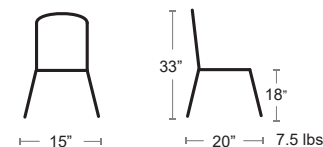

SIDE CHAIRS

Sid Wicker **emuamericas**

Tubular aluminum frame • All-Weather Wicker seat and back
MSRP: $600 EA. **SELL PRICE: $390 EA.**
Armchair Pg.17, Bar/Counter Stool Pg. 57

SIDE CHAIRS

Anna RAL **emuamericas**

Square tubular aluminum frame • Solid aluminum seat and slat back
CUSTOMIZE YOUR ANNA CHAIR
188 DIFFERENT COLOURS

Brushed aluminum powder coated in an available RAL colour • Special Order
MSRP: $800 EA. **SELL PRICE: $520 EA.**
Bar Stool Pg.56, Backless Bar Pg. 57

See swatches
Pg.198

Elly **emuamericas**

Tubular powder coated frame • All weather wicker seat and back
MSRP: $580 EA. **SELL PRICE: $380 EA.**
Bar Stool Pg.55

Segno **emuamericas**

Square tubular steel frame • Steel slat seat and back • E-coated powder coat finish
MSRP: $550 EA. **SELL PRICE: $360 EA.**

Armchair Pg.20
Bar/Counter Stool Pg.56
Bench Pg.159

Anna **emuamericas**

Square tubular aluminum frame • Solid aluminum seat and slat back
Brushed aluminum with lacquered clear coat
MSRP: $550 EA. **SELL PRICE: $360 EA.**
Bar Stool Pg.56, Backless Bar Pg. 57

Find other Sid products
Armchair Pg.18,
Bench Pg.34,
Bar/Counter Stool Pg.59,
Backless Bar/Counter Pg.62,
Picnic Tables Pg.70,
Tables Pg.73, Table Tops Pg.97,
Lounge Pg.133