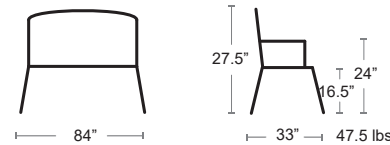

Urban Deep Seating Collection

Powder coated aluminum frame • Welded • Sling material seat and back for added comfort
Includes Sunbrella cushions • Zippered for easy cleaning
CAST SLATE #40434-0000 • Sunbrella furniture grade fabric • Custom cushion colors available
Sunbrella Furniture Grade fabric • Allow 4-6 weeks for delivery

Urban Sofa

MSRP: $3800 EA. **SELL PRICE: $2500 EA.**
Select Custom Color Sunbrella Cushions or Replacement Cast Slate Cushion Set • Sold separately
MSRP: $2280 EA. **SELL PRICE: $1140 EA.**

Urban Love Seat

MSRP: $2600 EA. **SELL PRICE: $1700 EA.**
Select Custom Color Sunbrella Cushions or Replacement Cast Slate Cushion Set • Sold separately
MSRP: $1560 EA. **SELL PRICE: $780 EA.**

Urban Club Arm Chair

MSRP: $1600 EA. **SELL PRICE: $1040 EA.**

Select Custom Color Sunbrella Cushions or Replacement Volt Silver Cushion Set • Sold separately

MSRP: $960 EA. **SELL PRICE: $480 EA.**

Urban Chaise Lounger

MSRP: $2050 EA. **SELL PRICE: $1330 EA.**

Select Custom Color Sunbrella Cushions or Replacement Volt Silver Cushion Set • Sold separately

MSRP: $1230 EA. **SELL PRICE: $615 EA.**