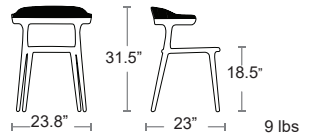

ARM CHAIRS

Doga Arm Chair

Uniformly colored fiberglass polypropylene resins with UV additives • Matte finish • Non-slip feet •

Recyclable resin
MSRP: $260 EA. SELL PRICE: $200 EA.

Side Chair Pg.47, Lounge Pg.143/144

Doga Cushion sunbrella

Made in North America • Sunbrella 100% Solution dyed acrylic • 1.8 lbs
Zippered removable cover • Velcro Ties • Washable
Custom Sunbrella cushions available for a 25% Surcharge

MSRP: $110 EA. SELL PRICE: $70 EA.

PEYTON GRANITE
DOGA-56075

SPECTRUM CARBON
DOGA-48085

CANVAS GRANITE
DOGA-5402

VOLT SILVER
DOGA-58020

ARM CHAIRS

Luna

Uniformly colored fiberglass polypropylene resins with UV additives • Matte finish • Non-slip feet •

Recyclable resin
MSRP: $250 EA. SELL PRICE: $170 EA.

WHITE / CLEAR
PPY-LUNA-01-37

Mambo

Uniformly colored fiberglass polypropylene resins with UV additives • Matte finish • Non-slip feet •

Recyclable resin
MSRP: $250 EA. SELL PRICE: $170 EA.

Seginus Arm Chair

Elegant stackable polypropylene and fiberglass chair with perforated seat and back.
UV Protected with anti-static and antioxidant additives to protect against dust and deterioration.

Suitable for indoor and outdoor environments.
MSRP: $230 EA. SELL PRICE: $150 EA.