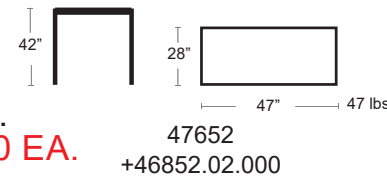

TABLES: DINING & BAR HEIGHT

Cube Rectangle **NARDI CATAS**
YOUR OUTDOOR LIVING MADE IN ITALY
Resin and fiberglass slat top • Tubular resin and fiberglass legs • UV Protected

Cube 140
Dining Height
MSRP: $760 EA.
SELL PRICE: **$500 EA.**

Cube 120
Dining Height
MSRP: $660 EA.
SELL PRICE: **$430 EA.**

Cube 140
Bar Height

MSRP: $1000 EA.
SELL PRICE: **$650 EA.**

Cube 120
Bar Height

MSRP: $910 EA.
SELL PRICE: **$590 EA.**

Cube 80
Dining Height
MSRP: $510 EA.
SELL PRICE: **$330 EA.**

Cube 80
Bar Height

MSRP: $720 EA.
SELL PRICE: **$470 EA.**

Cube 70
Bar Height

MSRP: $680 EA.
SELL PRICE: **$440 EA.**

Cube 70
Dining Height
MSRP: $470 EA.
SELL PRICE: **$305 EA.**

TABLES: DINING & BAR HEIGHT

regeneration **Regeneration Combo 70** **NARDI CATAS**
YOUR OUTDOOR LIVING MADE IN ITALY

The Nardi Regeneration industrial program is creating a line of outdoor furniture specifically dedicated to regenerated plastic products, made of post-industrial and post-consumer polypropylene, which can in turn be recycled. The uneven colour that changes into various shades of brown is not a defect but a specific feature of recycled plastic. We call the color Terra, the natural colour of earth

Dining Height
MSRP: $600 EA.
SELL PRICE: **$390 EA.**

40032.44.000

Stack Mini Pg.50
Stack Maxi Pg.67
Sipario Planters Pg.180-182

Bar Height
MSRP: $670 EA.
SELL PRICE: **$435 EA.**

40032.44.000
20 lbs +40031.44.000

regeneration **Regeneration Combo 60** **NARDI CATAS**
YOUR OUTDOOR LIVING MADE IN ITALY

Dining Height
MSRP: $520 EA.
SELL PRICE: **$340 EA.**

40030.44.000

Stack Mini Pg.50
Stack Maxi Pg.67
Sipario Planters Pg.180-182

Bar Height
MSRP: $590 EA.
SELL PRICE: **$385 EA.**

40030.44.000
28 lbs +40031.44.000