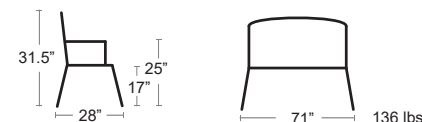

COMPLEMENTS

Citizen Bench

Cast iron frame and legs • Tropical wood slats
Can be bolted down • Hardware not included
MSRP: $3200 EA.   SELL PRICE: **$2080 EA.**

COMPLEMENTS

Segno Bench 2 Sizes

Square tubular steel frame • Steel slat seat and back • E-coated powder coat finish
Bolt-down kit MSRP: $80 EA.   SELL PRICE: **$55 EA.**

MSRP: $1740 EA.   SELL PRICE: **$1100 EA.**

MSRP: $1530 EA.   SELL PRICE: **$1000 EA.**

Armchair Pg.20
Side Chair Pg.39,
Bar/Counter Stool Pg.56

Essen Bench

Solid Cast iron legs • Steel seat and back • Epoxy primer
Ferrus treatment and powder coat finish
Can be bolted down • Hardware not included

MSRP: $3140 EA.   SELL PRICE: **$2040 EA.**

Neobarcano Bench

Cast iron frame • Epoxy primer with ferrus treatment and powder coat finish
Tropical wood with natural stain and lingus fungicide/insecticide
Can be bolted down • Hardware not included

MSRP: $3000 EA.   SELL PRICE: **$1950 EA.**

Arc En Ciel Bistrot Set

2 Side Chairs - Steel frame • Steel slat seat and back • E-coated powder coat finish • Folding
1 Table 28" - Solid steel top table and legs • E-coated powder coat finish • Folding
MSRP: $880 EA.   SELL PRICE: **$570 EA.**
Side Chair Pg.45, Tables Pg.90