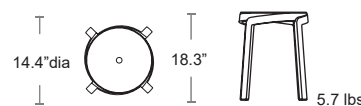

MSRP: \$150 EA. SELL PRICE: **\$95 EA.**

TERRA
40357.44.000

Stack Maxi Pg.67
Combo Tables Pg.93
Sipario Planters Pg.180-182

Sunny Rattan Side Chair   **NOVUSI CATAS**  MADE IN TURKEY

Elegant one piece stackable polypropylene and fiberglass chair with perforated seat and back.
UV Protected with anti-static and antioxidant additives to resist dust and deterioration.
Suitable for indoor and outdoor environments.