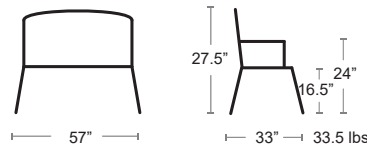

Urban Deep Seating Collection

Powder coated aluminum frame • Welded • Sling material seat and back for added comfort
Includes Sunbrella cushions • Zippered for easy cleaning
CAST SLATE #40434-0000 • Sunbrella furniture grade fabric • Custom cushion colors available
Sunbrella Furniture Grade fabric • Allow 4-6 weeks for delivery

Urban Sofa

MSRP: $3800 EA. **SELL PRICE: $2500 EA.**
Select Custom Color Sunbrella Cushions or Replacement Cast Slate Cushion Set • Sold separately
MSRP: $2280 EA. **SELL PRICE: $1140 EA.**

Urban Love Seat

MSRP: $2600 EA. **SELL PRICE: $1700 EA.**
Select Custom Color Sunbrella Cushions or Replacement Cast Slate Cushion Set • Sold separately
MSRP: $1560 EA. **SELL PRICE: $780 EA.**

Urban Club Arm Chair

MSRP: $1600 EA. **SELL PRICE: $1040 EA.**

Select Custom Color Sunbrella Cushions or Replacement Volt Silver Cushion Set • Sold separately

MSRP: $960 EA. **SELL PRICE: $480 EA.**

Urban Chaise Lounger

MSRP: $2050 EA. **SELL PRICE: $1330 EA.**

Select Custom Color Sunbrella Cushions or Replacement Volt Silver Cushion Set • Sold separately

MSRP: $1230 EA. **SELL PRICE: $615 EA.**