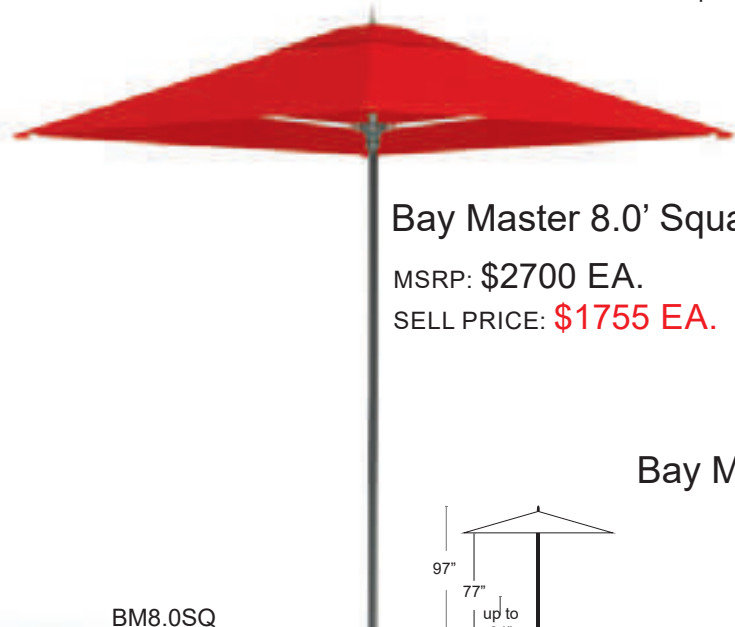

Bay Master 8.0' Square

MSRP: \$2700 EA.
SELL PRICE: **\$1755 EA.**

Bay Master 6.5' Square

MSRP: \$2000 EA.
SELL PRICE: **\$1300 EA.**

BM8.0SQ

BM6.5SQ

Bay Master 5.5' Square

Brushed aluminum frame • 1 piece brushed aluminum center pole • Single vent • Market cut canopy • Sunbrella furniture grade fabric • Ballistic nylon reinforced pockets • Manual lift with stainless steel pin • All parts are replaceable