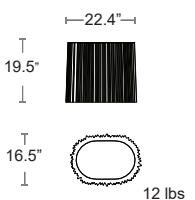

LOUNGE

Doga Side Table

Uniformly colored fiberglass polypropylene resins with UV additives

• Matte finish
MSRP: $160 EA. SELL PRICE: **$130 EA.**

Arm Chair Pg. 26
Side Chair Pg. 47

LOUNGE

Adan Table

Resin sculptural table • UV protected • Can handle -40C to +40C

MSRP: $1570 EA. SELL PRICE: **$995 EA.**

Adan Large Planter Pg. 177
Adan Small Planter Pg. 179

Delta

Tubular resin and fiberglass frame • Perforated seat and back • UV Protected
5 positions • Folding

MSRP: $340 EA. SELL PRICE: **$220 EA.**

Terramare Smart Table

Aluminum top and base, die cast aluminum connections, height adjustable

Suitable for outdoor or indoor

MSRP: $960 EA. SELL PRICE: **$625 EA.**

Aquamarina

Tubular resin and fiberglass frame • Perforated seat, back and headrest • UV Protected
4 positions • Folding head rest and chair

MSRP: $340 EA. SELL PRICE: **$220 EA.**

Ruffle Side Table

The "Ruffle" collection expresses the elegance and lightness of fabric in an iconic contemporary silhouette.

MSRP: $680 EA. SELL PRICE: **$440 EA.**