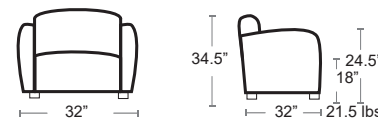

City View Love Seat

MSRP: $2600 EA. SELL PRICE: **$1690 EA.**

Select Custom Color Sunbrella Cushions or Replacement Volt Silver Cushion Set Sold Separately

MSRP: $1300 EA. SELL PRICE: **$650 EA.**

City View Right & Left Module

MSRP: $2400 EA. SELL PRICE: **$1560 EA.**

Select Custom Color Sunbrella Cushions or Replacement Volt Silver Cushion Set Sold Separately

MSRP: $1200 EA. SELL PRICE: **$600 EA.**

City View Corner Module

MSRP: $2400 EA. SELL PRICE: **$1560 EA.**

Select Custom Color Sunbrella Cushions or Replacement Volt Silver Cushion Set Sold Separately

MSRP: $1200 EA. SELL PRICE: **$600 EA.**

City View Club Arm Chair

MSRP: $1600 EA. SELL PRICE: **$1040 EA.**

Select Custom Color Sunbrella Cushions or Replacement Volt Silver Cushion Set Sold Separately

MSRP: $800 EA. SELL PRICE: **$400 EA.**

City View Slipper Module

MSRP: $1300 EA. SELL PRICE: **$845 EA.**

Select Custom Color Sunbrella Cushions or Replacement Volt Silver Cushion Set Sold Separately

MSRP: $650 EA. SELL PRICE: **$325 EA.**