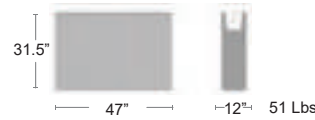

PLANTERS

Gatsby Wall **VONDOM**

Rotational molded resin planter • UV Protected • Can handle -40C to +40C • Suitable for both outdoor and indoor use • Holds 51 Gallons

MSRP: $1600 EA. SELL PRICE: **$1040 EA.**

Lounge Pg. 113

ANTRACITE
54436A-ANT

PLANTERS

Adan Small Planter **VONDOM**

Rotational molded resin planter • UV Protected • Can handle -40C to +40C • Suitable for both outdoor and indoor use • Holds 11 Gallons

MSRP: $1430 EA. SELL PRICE: **$930 EA.**

BLACK
49060A

WHITE
49060A

Table Pg. 145
Adan Large Planter Pg. 177

Wall **VONDOM**

Rotational molded resin planter • UV Protected • Can handle -40C to +40C
• Suitable for both outdoor and indoor use • Holds 23. Gallons

MSRP: $1540 EA. SELL PRICE: **$1000 EA.**

ANTRACITE
42430A

Jardinera **VONDOM**

Rotational molded resin planter • UV Protected • Can handle -40C to +40C • Suitable for both outdoor and indoor use • Holds 79 Gallons

MSRP: $1280 EA. SELL PRICE: **$830 EA.**

ANTRACITE
41650-ANT

Maceta 32" Round **VONDOM**

Rotational molded resin planter • UV Protected • Can handle -40C to +40C
• Suitable for both outdoor and indoor use • Holds 58 Gallons

MSRP: $1540 EA. SELL PRICE: **$1000 EA.**

ANTRACITE
40180A-ANT

Cubo High **VONDOM**

Rotational molded resin planter • UV Protected • Can handle -40C to +40C
• Suitable for both outdoor and indoor use • Holds 66 Gallons

MSRP: $1240 EA. SELL PRICE: **$800 EA.**

ANTRACITE
41451A