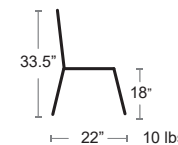

MSRP: \$430 EA. SELL PRICE: **\$280 EA.**

Arm Chair Pg.24, Bar Stool Pg.61/62, Tables Pg.89

ANTRACITE / TEAK
516S-PW-TA

ANTRACITE / GREY
516S-PW-GA

SILVER / GREY
516S-PW-GS

SILVER / TEAK
516S-PW-TS

SIDE CHAIRS