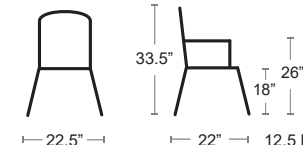

ANTRACITE / BATYLINE
516A-BT-GA