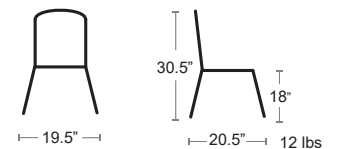

SIDE CHAIRS

Riviera MADE IN ITALY

Tubular steel frame • Wrought Iron seat and back • E-coated powder coat finish

MSRP: $800 EA. SELL PRICE: **$520 EA.**

Lounge Pg.132, Bar Stool Pg.54,

SIDE CHAIRS

Sole HD MADE IN ITALY

HEAVY DUTY Tubular steel frame • Steel mesh seat and back • E-coated powder coat finish

MSRP: $650 EA. SELL PRICE: **$420 EA.**

Armchair Pg.18

Thor Teak MADE IN ITALY

Tubular steel frame • Solid Teak seat • E-coated powder coat finish

MSRP: $780 EA. SELL PRICE: **$500 EA.**

Backless Bar Stool Pg.55

Apero MADE IN ITALY

Tubular steel frame • Wrought Iron seat and back • E-coated powder coat finish

MSRP: $620 EA. SELL PRICE: **$400 EA.**

Armchair Pg.17, Bar/Counter Stool Pg.54

Topper MADE IN ITALY

Tubular steel frame • Steel mesh seat and back • E-coated powder coat finish

MSRP: $620 EA. SELL PRICE: **$400 EA.**

Armchair Pg.18