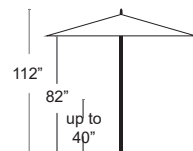

SHADE

Bay Master 8.0' and 6.5' Square

Brushed aluminum frame • 1 piece 1.5" brushed aluminum center pole • Single vent • Market cut canopy • Sunbrella furniture grade fabric • Ballistic nylon reinforced pockets • Manual lift with stainless steel pin
All parts are replaceable

Bay Master 8.0' Square

MSRP: $2700 EA.
SELL PRICE: **$1755 EA.**

Bay Master 6.5' Square

MSRP: $2000 EA.
SELL PRICE: **$1300 EA.**

Bay Master 5.5' Square

Brushed aluminum frame • 1 piece brushed aluminum center pole • Single vent • Market cut canopy • Sunbrella furniture grade fabric • Ballistic nylon reinforced pockets • Manual lift with stainless steel pin • All parts are replaceable

MSRP: $1500 EA.
SELL PRICE: **$975 EA.**

SHADE

Oasis 7.5 Square

Recasens Recacril 9 oz Marine Grade Solution Dyed Acrylic Fabric
Brushed aluminum frame Single wind vent • 2 piece center pole
Stainless steel hardware • Manuel lift with pin

MSRP: $1020 EA. SELL PRICE: **$665 EA.**
Custom colour fabric call for options
MSRP: $1520 EA. SELL PRICE: **$990 EA.**

Oasis 9.0 Octagon

Recasens Recacril 9 oz Marine Grade Solution Dyed Acrylic Fabric
Brushed aluminum frame • Single wind vent • 2 piece center pole
Stainless steel hardware • Manuel lift with pin

MSRP: $980 EA. SELL PRICE: **$640 EA.**
Custom colour fabric call for options
MSRP: $1400 EA. SELL PRICE: **$910 EA.**

LED Light Stick with Clip

LED light bar system • Light bar attached to rib of umbrella
Natural white light bulb 4000K-5200K • Rechargeable battery
6-8 hours of usage on full brightness • 24 hours of usage on 50% brightness
Each light comes with a specific attachment clip for your specific umbrella

DIMENSIONS: L 12", W 1", D 1.5, 1 lbs
MSRP: $140 EA. SELL PRICE: **$90 EA.**