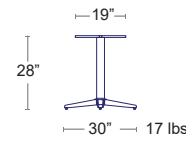

MSRP: \$340 EA. SELL PRICE: **\$220 EA.**

BLACK
TRST30BK

Say goodbye to wobbly tables!
NOROCK's award-winning bases use a simple mechanical system with four pivoting legs that are interconnected in such a way that they must reach an average weight loading on all four feet. When a table is placed on an uneven surface the feet will move until all four feet reach a state of equilibrium or more simply, a state of stability.