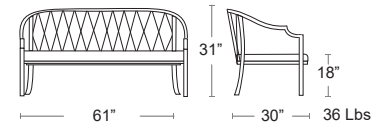

LOUNGE

Como Lounge

Tubular steel frame and seat • Stainless steel lattice back rest • E-coated powder coat finish
Cushion included 900/50 - Black Brown

Side Chair Pg.35

Como Love Seat

MSRP: $5400 EA.

SELL PRICE: $3510 EA.

Como Lounge Chair

MSRP: $2960 EA.

SELL PRICE: $1920 EA.

Como Side Table

Solid steel frame and Top • E-coated powder coat finish

MSRP: $1200 EA. SELL PRICE: $780 EA.

LOUNGE

Darwin Love Seat

Tubular steel frame • Steel mesh seat and back • E- Coated powder coat finish

MSRP: $2550 EA.

SELL PRICE: $1660 EA.

Armchair Pg.21,
Side Chair Pg.14,
Bar/Counter Stool Pg.58,
Tables Pg.84/85

Darwin Lounge

Tubular steel frame • Steel mesh seat and back • E- Coated powder coat finish

MSRP: $1030 EA.

SELL PRICE: $670 EA.

Carousel Lounge

Tubular aluminum frame • Full woven synthetic rope back • E-coated powder coat finish
Cushion included 900/77 Small Weft Weave Grey

MSRP: $3570 EA. SELL PRICE: $2320 EA.

Lounge Pg.15

Darwin Side Table

Tubular steel frame • Solid steel Top • E- Coated powder coat finish

MSRP: $970 EA.

SELL PRICE: $630 EA.