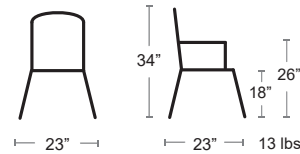

MSRP: \$640 EA. **SELL PRICE: \$410 EA.**
Side Chair Pg.37

IRON
151-22

Sid  **emuamericas** 

Square tubular aluminum frame • Wood-look powder coated aluminum slat seat and back

MSRP: \$620 EA. **SELL PRICE: \$400 EA.**