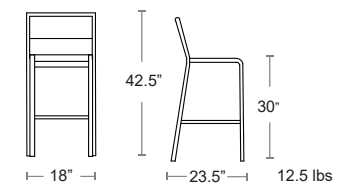

BAR STOOLS

Coupoles Bar

Tubular steel frame • Cut design steel seat and back • E-coated powder coat finish

MSRP: $740 EA. SELL PRICE: $480 EA.

Side Chair Pg.41

BAR STOOLS

Ronda 2.0 Bar or Counter

Tubular steel frame • Extended steel mesh seat and back • E-coated powder coat finish

MSRP: $710 EA. SELL PRICE: $460 EA.

ADD NET $40 FOR COUNTER HEIGHT

Armchair Pg.22, Side Chair Pg.43

Darwin Bar or Counter

Tubular steel frame • Steel mesh seat and back • E-coated powder coat finish

MSRP: $710 EA. SELL PRICE: $460 EA.

ADD NET $40 FOR COUNTER HEIGHT

Armchair Pg.21, Side Chair Pg.41, Table Pg.84/854, Lounge Pg.129

Sid Bar or Counter

Square tubular aluminum frame • Wood look aluminum slat seat and back

MSRP: $680 EA. SELL PRICE: $440 EA.

ADD NET $40 FOR COUNTER HEIGHT

Find other Sid products
Armchair Pg.18,
Bench Pg.34,
Side Chair Pg.39,
Backless Bar/Counter Pg.62,
Picnic Tables Pg.70,
Tables Pg.73, Table Tops Pg.97,
Lounge Pg.133