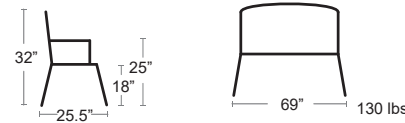

TEXTURED CORTEN /TROPICAL WOOD
(CORTEN STAIN) U301

COMPLEMENTS

Segno Bench 2 Sizes

Square tubular steel frame • Steel slat seat and back • E-coated powder coat finish
 Bolt-down kit MSRP: \$80 EA. SELL PRICE: **\$55 EA.**