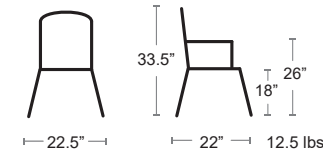

ARM CHAIRS

Marco Wicker

Square tubular aluminum powder coated frame • Viro wicker seat and back • Polywood Armrests

MSRP: $430 EA. SELL PRICE: **$280 EA.**
Side Chair Pg.42, Bar Stool Pg.60-/61 Tables Pg.89

ARM CHAIRS

Sara

emuamericas

Tubular aluminum frame • Aluminum slat seat and back • Polished aluminum • 9 lbs

MSRP: $280 EA. SELL PRICE: **$180 EA.**
Flora Side Chair Pg.46

Marco Polywood

Square tubular aluminum powder coated frame • Polywood seat, back and armrests

MSRP: $430 EA. SELL PRICE: **$280 EA.**
Side Chair Pg.42, Bar Stool Pg.61/ 62 Tables Pg.89

Net Arm Chair

Uniformly colored fiberglass polypropylene resins with UV additives •

Matte finish • Non-slip feet • Recyclable resin.

MSRP: $270 EA. SELL PRICE: **$220 EA.**

Bit Side Chair Pg.46,
Bar Stool Pg.64,
Lounge Pg.140-143

Darsena

Tubular resin and fiberglass frame • Perforated seat and back • UV Protected
4 positions • Folding

MSRP: $300 EA. SELL PRICE: **$200 EA.**

Net Cushion

MADE IN NORTH AMERICA

Made in North America • Sunbrella 100% Solution dyed acrylic • 1.8 lbs

Zippered removable cover • Washable

Custom Sunbrella cushions available for a 25% Surcharge

MSRP: $110 EA. SELL PRICE: **$70 EA.**