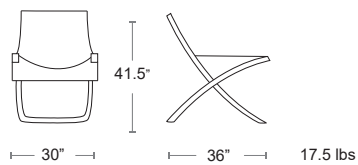

SKY BLUE
201-61-300/76

Snooze Folding Ottoman

emumadeinitaly
Tubular steel frame • Textilene fabric sea • E coated powder coat finish

MSRP: $320 EA. SELL PRICE: $210 EA.