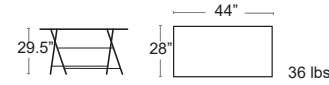

TABLES: DINING & BAR HEIGHT

Arc En Ciel 44"x28"

Solid steel top table and legs • E-coated powder coat finish • Folding

MSRP: $940 EA. SELL PRICE: $610 EA.

Side Chair Pg.45, Bistro Set Pg. 159

TABLES: DINING & BAR HEIGHT

Wood Textured Table 35"x59"

Wood textured polypropylene and fiberglass table, requires assembly.
UV Protected with anti-static and antioxidant additives to resist dust and deterioration.

MSRP: $690 EA. SELL PRICE: $450 EA.

Arc En Ciel Round 32"

Solid steel top table and legs • E-coated powder coat finish • Folding

MSRP: $640 EA. SELL PRICE: $415 EA.

Wood Textured Table 35" Square

Wood textured polypropylene and fiberglass table, requires assembly.
UV Protected with anti-static and antioxidant additives to resist dust and deterioration.

MSRP: $510 EA. SELL PRICE: $330 EA.

Arc En Ciel 20"x28"

Solid steel top table and legs • E-coated powder coat finish • Folding

MSRP: $570 EA. SELL PRICE: $370 EA.