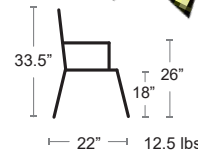

SILVER / GRAPHITE
516A-SW-BS

ARM CHAIRS

Sara

emuamericas

Tubular aluminum frame • Aluminum slat seat and back • Polished aluminum • 9 lbs

MSRP: $280 EA. SELL PRICE: **$180 EA.**
Flora Side Chair Pg.46