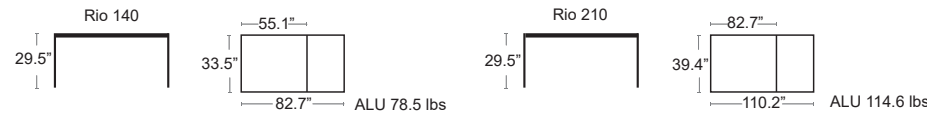

TABLES: DINING & BAR HEIGHT

Rio Extendable Table Aluminum

Tubular aluminum powder coated frame and legs, aluminum top

Removable leaf with under table storage • No umbrella hole • UV Protected

Replacement panels available

RIO 210 - Seats 8-10

MSRP: $3000 EA. SELL PRICE: **$2800 EA.**

RIO 140 - Seats 6-8

MSRP: $2300 EA. SELL PRICE: **$1900 EA.**

TABLES: DINING & BAR HEIGHT

Star Square 40"

Solid steel top • Tubular Steel legs • E-coated powder coat finish

MSRP: $2250 EA. SELL PRICE: **$1460 EA.**

Armchair Pg.20, Side Chair Pg.40, Bar/Counter Stool Pg. 57, Lounge Pg.130

Rio Extendable Table Resin

Tubular aluminum powder coated frame and legs, resin and fiberglass dural top

Removable leaf with under table storage • No umbrella hole • UV Protected

Replacement panels available

RIO 210 - Seats 8-10

MSRP: $2000 EA. SELL PRICE: **$1700 EA.**

RIO 140 - Seats 6-8

MSRP: $1600 EA. SELL PRICE: **$1400 EA.**

Libeccio Extendable Table

Resin Dural top • Tubular aluminum powder coated frame and legs • Removable leaf with under table storage

UV Protected • Replacement panel available

MSRP: $1200 EA. SELL PRICE: **$1000 EA.**