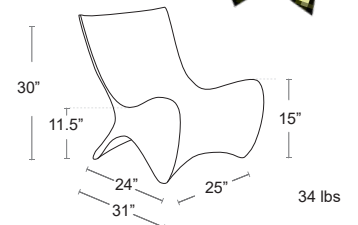

LOUNGE

Modern Adirondack Bench

Assembly required • Polyethylene • UV protected
MSRP: $1430 EA. **SELL PRICE: $930 EA.**

Modern Adirondack Chair

Assembly required • Polyethylene • UV protected
MSRP: $780 EA. **SELL PRICE: $490 EA.**

Modern Adirondack Coffee Table

Assembly required • Polyethylene • UV protected
MSRP: $860 EA. **SELL PRICE: $560 EA.**

Modern Adirondack Side Table

Assembly required • Polyethylene • UV protected
MSRP: $640 EA. **SELL PRICE: $420 EA.**

LOUNGE

Autograph Chaise

Enhanced ergonomics and lumbar support allow you to relax and stay engaged with your outdoor scene. Tested to endure 16000 hours of direct sunlight while also withstanding the damaging effects of pool chemicals, chlorine, sand or saltwater for 10+ years of fade resistance in contract locations.

MSRP: $3200 EA. **SELL PRICE: $2080 EA.**

Headrest Pillow

Sunbrella Marine Grade Fabric with cell phone pocket.
17.5" L X 8.5" W X 4" H
Available in two colors

MSRP: $560 EA. **SELL PRICE: $365 EA.**

WHITE
AG-C-P-STD-4634

Autograph Chair

One of a kind in style and comfort this one piece architectural and sculptural chair makes a statement indoors or out. Tested to endure 16000 hours of direct sunlight while also withstanding the damaging effects of pool chemicals, chlorine, sand or saltwater for 10+ years of fade resistance in contract locations.

MSRP: $3240 EA. **SELL PRICE: $2100 EA.**

AG-CR-GG

AG-CR-WH