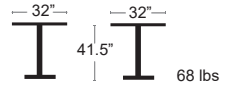

TABLES: DINING & BAR HEIGHT

Table System 48"x32"

Solid steel top • Tubular steel legs • Tilt top • E-coated powder coat finish • Beveled edge table top

MSRP: $1800 EA. SELL PRICE: **$1170 EA.**

TABLES: DINING & BAR HEIGHT

Lock Square - Bar Height 32"

Solid steel top • 1.5" Thick • Trumpet steel weighted base • Hole in base to accommodate a lock

E-coated powder coat finish • 68 lbs

MSRP: $1700 EA. SELL PRICE: **$1100 EA.**

Table System Square 32"

Solid steel top • Tubular steel legs • Tilt top • E-coated powder coat finish • Beveled edge table top

MSRP: $1480 EA. SELL PRICE: **$960 EA.**

Lock Square 32"

Solid steel top • 1.5" Thick • Trumpet steel weighted base • Hole in base to accommodate a lock

E-coated powder coat finish • 68 lbs

MSRP: $1460 EA. SELL PRICE: **$950 EA.**

Table System Square 24"

Solid steel top • Tubular steel legs • Tilt top • E-coated powder coat finish • Beveled edge table top

MSRP: $1230 EA. SELL PRICE: **$800 EA.**

Lock Square 24"

Solid steel top • 1.5" Thick • Trumpet steel weighted base • Hole in base to accommodate a lock

E-coated powder coat finish

MSRP: $1200 EA. SELL PRICE: **$780 EA.**