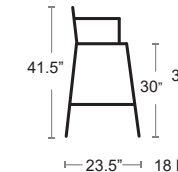

BAR STOOLS

Thor Backless Bar or Counter

Flat steel frame • Solid steel seat • E-coated powder coat finish

MSRP: $620 EA. SELL PRICE: **$390 EA.**
ADD NET $40 FOR COUNTER HEIGHT
Side Chair Pg.40

BAR STOOLS

Marco Polywood Bar With Arms

Square tubular aluminum powder coated frame • Polywood seat, back and armrests

MSRP: $530 EA. SELL PRICE: **$345 EA.**
Armchair Pg.24 Side Chair Pg.42, Tables Pg.89

Marco Sling Bar With Arms

Square tubular aluminum powder coated frame • Batyline seat and back • Polywood Armrests

MSRP: $530 EA. SELL PRICE: **$345 EA.**
Armchair Pg.23, Side Chair Pg.42, Tables Pg.89

Marco Sling Bar Armless

Square tubular aluminum powder coated frame • Batyline seat and back

MSRP: $480 EA. SELL PRICE: **$315 EA.**
Armchair Pg.23, Side Chair Pg.42, Tables Pg.89

SILVER / BATYLINE
517B-BT-GS

Marco Wicker Bar With Arms

Square tubular aluminum powder coated frame • Viro wicker seat and back • Polywood Armrests

MSRP: $530 EA. SELL PRICE: **$345 EA.**
Armchair Pg.24 Side Chair Pg.42, Tables Pg.89

Marco Wicker Bar Armless

Square tubular aluminum powder coated frame • Viro wicker seat and back

MSRP: $480 EA. SELL PRICE: **$315 EA.**
Armchair Pg.24, Side Chair Pg.42, Tables Pg.89