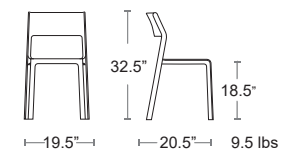

SIDE CHAIRS

Bit **NARDI CATAS**
YOUR OUTDOOR LIVING MADE IN ITALY

Uniformly colored fiberglass polypropylene resins with UV additives •

Matte finish • Non-slip feet • Recyclable resin.

MSRP: $230 EA. MSRP: $170 EA.

Net Arm Chair Pg.25, Bar Stool Pg.64, Lounge Pg.140-143

SIDE CHAIRS

Doga Bistrot **NARDI CATAS**
YOUR OUTDOOR LIVING MADE IN ITALY

Uniformly colored fiberglass polypropylene resins with UV additives •

Matte finish • Non-slip feet • Recyclable resin

MSRP: $230 EA. MSRP: $170 EA.

Arm Chair Pg.26, Lounge Pg.143/144

Flora **emuamericas**
MADE IN CHINA

Tubular aluminum frame • Solid aluminum slats seat and back • Polished aluminum

MSRP: $230 EA. SELL PRICE: $150 EA.

Sara Armchair Pg.25

Trill Bistrot **NARDI CATAS**
YOUR OUTDOOR LIVING MADE IN ITALY

Uniformly colored fiberglass polypropylene resins with UV additives •

Matte finish • Non-slip feet • Recyclable resin

MSRP: $230 EA. SELL PRICE $170 EA.

Armchair Pg.26, Bar Stool Pg.64

See in stock cushions Pg.49