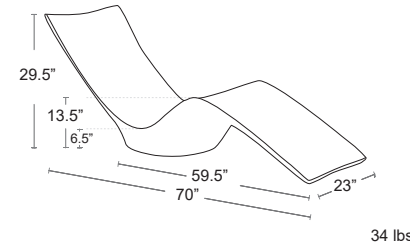

MSRP: \$3200 EA. **SELL PRICE: \$2080 EA.**

Headrest Pillow

Sunbrella Marine Grade Fabric with cell phone pocket.
17.5" L X 8.5" W X 4" H
Available in two colors

MSRP: \$560 EA. **SELL PRICE: \$365 EA.**