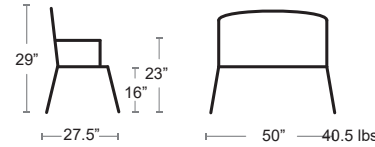

LOUNGE

Lyze Lounge Teak

Tubular aluminum frame • Teak seat • Stainless steel mesh back rest • E-coated powder coat finish

617T-23-82

MSRP: \$2230 EA. SELL PRICE: **\$1450 EA.**

Armchair Pg.15,
Side Chair Pg.34,