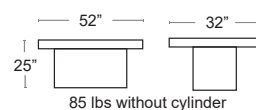

Hampton

Rectangular and Square Linear Design Patio Flame Tables
Rust proof aluminum • Lightweight • Weather resistant • Easy start electronic ignition
Thermo-couple valve shuts off gas supply if flame extinguished • Propane tank can be hidden inside the table Comes complete with lid for burner and natural gas conversion kit • All marine grade stainless steel pan burner with topaz glass media
COVER AND GLASS WINDSCREEN INCLUDED WITH TABLE

COMPLETE SET PRICE $1547

RECTANGLE
HAMP1-GY-SET