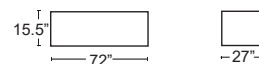

FLAME

Tao Fire Table • Natural Gas

Fiberglass reinforced cast concrete • Stainless steel burner • Electronic Ignition
60,000 BTU professional burner system • Auto flame out for safety • Includes levelers for stability

SOLD AS A COMPLETE SET

Aluminum burner cover • Tempered Glass Wind Screen 30" Diameter
All weather cover • Natural Bali rocks

MSRP: $6710 EA. **SELL PRICE: $4400 EA.**

FLAME

NEXUS Flame Table 56"

Cast aluminum construction that looks like formed concrete.
Premium stainless steel burner with lava rock media • Cover included • 53,000 BTU's

SOLD AS A COMPLETE SET

Aluminum burner cover • Tempered Glass Wind Screen • 10' propane hose
Propane tank cover • All weather cover • Natural Bali rocks

COMPLETE SET PRICE $2049

Natural Gas Conversion Kit available
- Sold separately **$150 EA.**

NEXUS Flame Table 72"

Cast aluminum construction that looks like formed concrete.
Premium stainless steel burner with lava rock media • Cover included • 53,000 BTU's

SOLD AS A COMPLETE SET

Aluminum burner cover • Tempered Glass Wind Screen • 10' propane hose
Propane tank cover • All weather cover • Natural Bali rocks

COMPLETE SET PRICE $2749

Natural Gas Conversion Kit available
- Sold separately **$150 EA.**

NEXUS Flame Table 36"

Cast aluminum construction that looks like formed concrete.
Premium stainless steel burner with lava rock media • Cover included • 53,000 BTU's

SOLD AS A COMPLETE SET

Aluminum burner cover • Tempered Glass Wind Screen • 10' propane hose
Propane tank cover • All weather cover • Natural Bali rocks

COMPLETE SET PRICE $1449

Natural Gas Conversion Kit available
- Sold separately **$150 EA.**