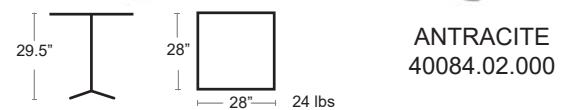

Clip 70

MSRP: $440 EA. **SELL PRICE: $285 EA.**