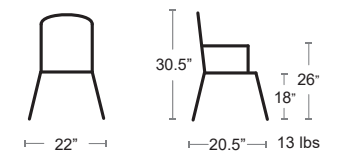

MSRP: \$680 EA. SELL PRICE: \$440 EA.

Side Chair Pg.37, Bar Stool Pg.54

MARINE BLUE
1301-16

BLACK
1301-24

Aria Cushions

INCLUDED WITH FRAME 2 piece cushion set with Velcro straps

PEYTON
GRANITE
56075-0000

MILANO
CHAR
56079-0000