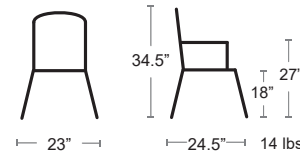

ARM CHAIRS

Sole **emu**

Tubular steel frame • Interlace steel mesh seat and back • E-coated powder coat finish

MSRP: $640 EA. **SELL PRICE: $410 EA.**
HD Side Chair Pg.37

ARM CHAIRS

ReCLIPS Arm Chair **HOUE**

A line of stackable chairs with wide plastic slats clipped on a light powder coated aluminum frame with optional Bamboo arm rests.

ReCLIPS is a product of Danish design and innovation, re-using post consumer polypropylene as a functional and stylish material for commercial furniture applications.

The slats are made from 97% household recycled polypropylene + color pigments + UV protection
Produced in Denmark.

MSRP: $600 EA. **SELL PRICE: $390 EA.**

BAMBOO ARMS AVAILABLE FOR ALL COLORS
PT-HOUE-BAMBOO ARM REST-03
MSRP: $20 EA. **SELL PRICE: $10 EA.**

Topper **emu**

Tubular steel frame • Small interlace steel mesh seat and back • E-coated powder coat finish

MSRP: $640 EA. **SELL PRICE: $410 EA.**
Side Chair Pg.37

Sid **emuamericas**

Square tubular aluminum frame • Wood-look powder coated aluminum slat seat and back

MSRP: $620 EA. **SELL PRICE: $400 EA.**

Find other Sid products
Bench Pg.34,
Side Chair Pg.39,
Bar/Counter Stool Pg.59,
Backless Bar/Counter Pg.62,
Picnic Tables Pg.70,
Tables Pg.73, Table Tops Pg.97,
Lounge Pg.133