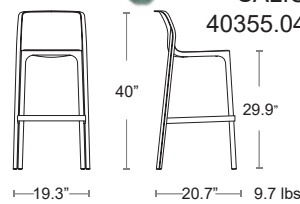

Armchair Pg.25, Bit Side Chair Pg.46, Lounge Pg.140-143

CORALLO
40355.75.000

ANTRACITE
40355.02.000

TORTORA
40355.10.000

SALICE
40355.04.000

SENAPE
40355.56.000

BIANCO
40355.00.000

Trill Bar   **NARDI CATAS** 
 YOUR OUTDOOR LIVING
 Uniformly colored fiberglass polypropylene resins with UV additives