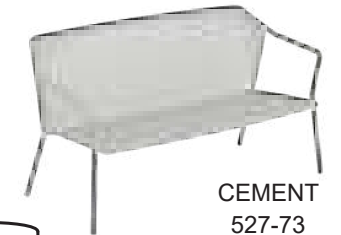

CEMENT
527-73

MSRP: $2550 EA.

SELL PRICE: $1660 EA.

Armchair Pg.21,
Side Chair Pg.14,
Bar/Counter Stool Pg.58,
Tables Pg.84/85