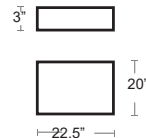

LOUNGE

Net Relax

Uniformly colored fiberglass polypropylene resins with UV additives.
Without cushion chair is lounge height
With cushion chair is dining height

MSRP: $360 EA. SELL PRICE: **$290 EA.**

Arm Chair Pg. 25
Bit Side Chair Pg. 46
Bar Stool Pg.64

Net Relax Cushion MADE IN NORTH AMERICA

Made in North America • Sunbrella 100% Solution dyed acrylic • 1.8 lbs

Zippered removable cover • Washable

Custom Sunbrella cushions available for a 25% Surcharge

MSRP: $140 EA. SELL PRICE: **$115 EA.**

LOUNGE

Net 100

Uniformly colored fiberglass polypropylene resins with UV additives
Perforated top

MSRP: $250 EA. SELL PRICE: **$200 EA.**

Doga Relax

Uniformly colored fiberglass polypropylene resins with UV additives

• Matte finish

MSRP: $360 EA. SELL PRICE: **$290 EA.**

Arm Chair Pg. 26
Side Chair Pg. 47

Doga Relax Cushion MADE IN NORTH AMERICA

Made in North America • Sunbrella 100% Solution dyed acrylic • 1.8 lbs

Zippered removable cover • Velcro Ties • Washable

Custom Sunbrella cushions available for a 25% Surcharge

MSRP: $220 EA. SELL PRICE: **$160 EA.**