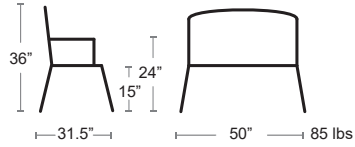

LOUNGE

Modern Adirondack Bench

Assembly required • Polyethylene • UV protected
MSRP: $1430 EA. **SELL PRICE: $930 EA.**