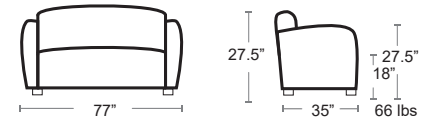

LOUNGE

Skyline Deep Seating

All weather resin wicker fish-bone weave • Powder coated aluminum frame
Includes Sunbrella cushions •

Zippered for easy cleaning • VOLT SILVER #58020-0000 • Sunbrella furniture grade fabric
Custom cushion colors available • Sunbrella Furniture Grade fabric • Allow 4-6 weeks for delivery

Skyline Sky Box

All weather resin wicker fish-bone weave • Powder coated aluminum frame • Castor wheels • Plastic liner inside box • Lockable handle

MSRP: $3600 EA. SELL PRICE: **$2340 EA.**

LOUNGE

Skyline Sofa

MSRP: $3600 EA. SELL PRICE: **$2340 EA.**

Select Custom Color Sunbrella Cushions or Replacement Volt Silver Cushion Set Sold Separately

MSRP: $1800 EA. SELL PRICE: **$900 EA.**

Skyline Long Sofa

MSRP: $5400 EA. SELL PRICE: **$3500 EA.**

Select Custom Color Sunbrella Cushions or Replacement Volt Silver Cushion Set Sold Separately

MSRP: $2700 EA. SELL PRICE: **$1350 EA.**

Skyline Love Seat

MSRP: $2600 EA. SELL PRICE: **$1690 EA.**

Select Custom Color Sunbrella Cushions or Replacement Volt Silver Cushion Set Sold Separately

MSRP: $1300 EA. SELL PRICE: **$650 EA.**