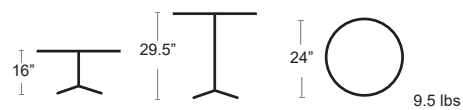

Removable stem for height variations

MSRP: \$300 EA. **SELL PRICE: \$195 EA.**

TABLES: TOPS & BASES

Emu Tabletop & Base Fit Guide

		30" #1481	35" #1482	26" #1490	30" #1491	35" #1492	26"x30" #1494	48"x30" #1495
ZAK BASES	DINING	★	★	★	★		★	
	DINING					★		
	DOUBLE DINING							★
	BAR	★		★	★		★	
	DOUBLE BAR							★