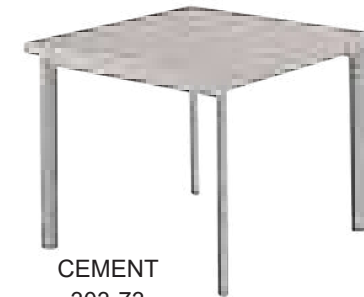

CEMENT
303-73