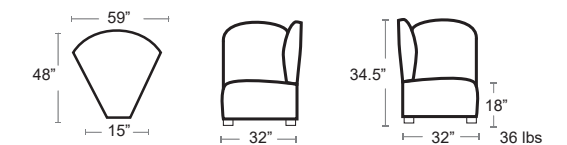

City View Love Seat

MSRP: $2600 EA. SELL PRICE: **$1690 EA.**

Select Custom Color Sunbrella Cushions or Replacement Volt Silver Cushion Set Sold Separately

MSRP: $1300 EA. SELL PRICE: **$650 EA.**

City View Right & Left Module

MSRP: $2400 EA. SELL PRICE: **$1560 EA.**

Select Custom Color Sunbrella Cushions or Replacement Volt Silver Cushion Set Sold Separately

MSRP: $1200 EA. SELL PRICE: **$600 EA.**

City View Corner Module

MSRP: $2400 EA. SELL PRICE: **$1560 EA.**

Select Custom Color Sunbrella Cushions or Replacement Volt Silver Cushion Set Sold Separately

MSRP: $1200 EA. SELL PRICE: **$600 EA.**

City View Club Arm Chair

MSRP: $1600 EA. SELL PRICE: **$1040 EA.**

Select Custom Color Sunbrella Cushions or Replacement Volt Silver Cushion Set Sold Separately

MSRP: $800 EA. SELL PRICE: **$400 EA.**

City View Slipper Module

MSRP: $1300 EA. SELL PRICE: **$845 EA.**

Select Custom Color Sunbrella Cushions or Replacement Volt Silver Cushion Set Sold Separately

MSRP: $650 EA. SELL PRICE: **$325 EA.**