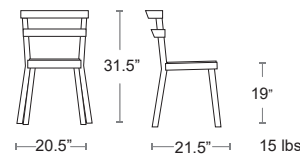

SIDE CHAIRS

Riviera MADE IN ITALY

Tubular steel frame • Wrought Iron seat and back • E-coated powder coat finish

MSRP: $800 EA. SELL PRICE: **$520 EA.**

Lounge Pg.132, Bar Stool Pg.54,

SIDE CHAIRS

Sole HD MADE IN ITALY

HEAVY DUTY Tubular steel frame • Steel mesh seat and back • E-coated powder coat finish

MSRP: $650 EA. SELL PRICE: **$420 EA.**

Armchair Pg.18

Thor Teak MADE IN ITALY

Tubular steel frame • Solid Teak seat • E-coated powder coat finish

MSRP: $780 EA. SELL PRICE: **$500 EA.**

Backless Bar Stool Pg.55

Apero MADE IN ITALY

Tubular steel frame • Wrought Iron seat and back • E-coated powder coat finish

MSRP: $620 EA. SELL PRICE: **$400 EA.**

Armchair Pg.17, Bar/Counter Stool Pg.54

Topper MADE IN ITALY

Tubular steel frame • Steel mesh seat and back • E-coated powder coat finish

MSRP: $620 EA. SELL PRICE: **$400 EA.**

Armchair Pg.18