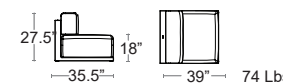

ANTRACITE 54406

Armless Module
MSRP: \$4740
SELL PRICE: **\$3100**

ANTRACITE 54404

Pouf
MSRP: \$2730
SELL PRICE: **\$1780**

ANTRACITE 54408

Urban Deep Seating Collection   

Powder coated aluminum frame • Welded • Sling material seat and back for added comfort
Includes Sunbrella cushions • Zippered for easy cleaning
CAST SLATE #40434-0000 • Sunbrella furniture grade fabric • Custom cushion colors available
Sunbrella Furniture Grade fabric • Allow 4-6 weeks for delivery