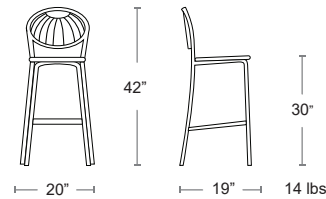

BAR STOOLS

Coupoles Bar

Tubular steel frame • Cut design steel seat and back • E-coated powder coat finish

MSRP: \$740 EA. SELL PRICE: \$480 EA.

Side Chair Pg.41

CURRY YELLOW
442-62

IRON
442-22

WHITE
442-23

BAR STOOLS

Ronda 2.0 Bar or Counter

Tubular steel frame • Extended steel mesh seat and back • E-coated powder coat finish

MSRP: \$710 EA. SELL PRICE: \$460 EA.

ADD NET \$40 FOR COUNTER HEIGHT

Armchair Pg.22, Side Chair Pg.43