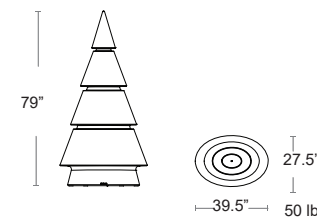

MSRP: $4000 EA.
SELL PRICE: **$2600 EA.**

Forest Large
54248L