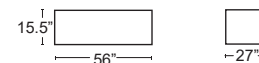

FLAME

Tao Fire Table • Natural Gas

Fiberglass reinforced cast concrete • Stainless steel burner • Electronic Ignition
60,000 BTU professional burner system • Auto flame out for safety • Includes levelers for stability

SOLD AS A COMPLETE SET

Aluminum burner cover • Tempered Glass Wind Screen 30" Diameter
All weather cover • Natural Bali rocks

MSRP: $6710 EA. **SELL PRICE: $4400 EA.**

FLAME

NEXUS Flame Table 56"

Cast aluminum construction that looks like formed concrete.
Premium stainless steel burner with lava rock media • Cover included • 53,000 BTU's

SOLD AS A COMPLETE SET

Aluminum burner cover • Tempered Glass Wind Screen • 10' propane hose
Propane tank cover • All weather cover • Natural Bali rocks

COMPLETE SET PRICE $2049

Natural Gas Conversion Kit available
- Sold separately **$150 EA.**

NEXUS Flame Table 72"

Cast aluminum construction that looks like formed concrete.
Premium stainless steel burner with lava rock media • Cover included • 53,000 BTU's

SOLD AS A COMPLETE SET

Aluminum burner cover • Tempered Glass Wind Screen • 10' propane hose
Propane tank cover • All weather cover • Natural Bali rocks

COMPLETE SET PRICE $2749

Natural Gas Conversion Kit available
- Sold separately **$150 EA.**

NEXUS Flame Table 36"

Cast aluminum construction that looks like formed concrete.
Premium stainless steel burner with lava rock media • Cover included • 53,000 BTU's

SOLD AS A COMPLETE SET

Aluminum burner cover • Tempered Glass Wind Screen • 10' propane hose
Propane tank cover • All weather cover • Natural Bali rocks

COMPLETE SET PRICE $1449

Natural Gas Conversion Kit available
- Sold separately **$150 EA.**