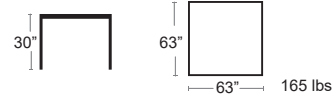

TABLES: DINING & BAR HEIGHT

Rimini

63" Square Reclaimed Teak Dining Height Table - 8 Seater

Top reclaimed natural teak planks • Frame black powder coated stainless steel • 1.5" umbrella hole

MSRP: $4200 EA. SELL PRICE: $2700 EA.

NATURAL
PRT633