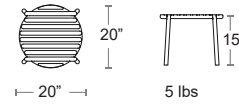

LOUNGE

Doga Side Table

Uniformly colored fiberglass polypropylene resins with UV additives

• Matte finish
MSRP: $160 EA. SELL PRICE: **$130 EA.**

Arm Chair Pg. 26
Side Chair Pg. 47

LOUNGE

Adan Table

Resin sculptural table • UV protected • Can handle -40C to +40C

MSRP: $1570 EA. SELL PRICE: **$995 EA.**

Adan Large Planter Pg. 177
Adan Small Planter Pg. 179

Delta

Tubular resin and fiberglass frame • Perforated seat and back • UV Protected
5 positions • Folding

MSRP: $340 EA. SELL PRICE: **$220 EA.**

Terramare Smart Table

Aluminum top and base, die cast aluminum connections, height adjustable

Suitable for outdoor or indoor

MSRP: $960 EA. SELL PRICE: **$625 EA.**

Aquamarina

Tubular resin and fiberglass frame • Perforated seat, back and headrest • UV Protected
4 positions • Folding head rest and chair

MSRP: $340 EA. SELL PRICE: **$220 EA.**

Ruffle Side Table

The "Ruffle" collection expresses the elegance and lightness of fabric in an iconic contemporary silhouette.

MSRP: $680 EA. SELL PRICE: **$440 EA.**