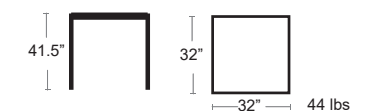

WHITE
891-23

32" Square Bar

MSRP: $1800 EA.

SELL PRICE: **$1170 EA.**