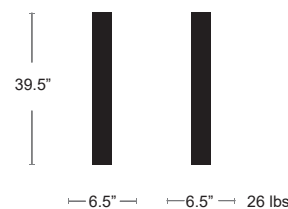

COMPLEMENTS

Hand Sanitizer Dispenser

Steel construction • Hands free foot pump
Can be bolted down • Hardware not included

MSRP: $1600 EA.

SELL PRICE: **$1040 EA.**

Hand Sanitizer Dispenser

Steel construction • Hands free foot pump
Can be bolted down • Hardware not included

MSRP: $650 EA.

SELL PRICE: **$425 EA.**

COMPLEMENTS

Valles Bench

Tubular steel frame • Perforated steel mesh seat and back
Electro galvanized steel with powder coat finish
Can be bolted down • Hardware not included

MSRP: $3710 EA. SELL PRICE: **$2410 EA.**

Valles Backless Bench

Tubular steel frame • Perforated mesh seat
Electro galvanized steel with powder coat finish
Can be bolted down • Hardware not included

MSRP: $3200 EA. SELL PRICE: **$2080 EA.**

Omega Bike Rack

Steel • Electrolyte zinc plated and powder coat finish
Can be bolted down • Hardware not included

MSRP: $650 EA. SELL PRICE: **$425 EA.**

GLOSSY SILVER
U201

Ecosens Bench

Steel frame • Recycled Poly Plank seat and back
Ferrus treatment and silver polyester powder coat finish
Can be bolted down • Hardware not included

MSRP: $3240 EA. SELL PRICE: **$2100 EA.**

Litter Bin Pg.154

Clash Stand Up Ashtray

Galvanized steel and stainless steel top •
Locking system
Can be bolted down • Hardware not included

MSRP: $1050 EA.

SELL PRICE: **$685 EA.**

Clash Wall Mount Ashtray

Galvanized steel & stainless steel top
Locking system • Wall mount

MSRP: $730 EA.

SELL PRICE: **$475 EA.**