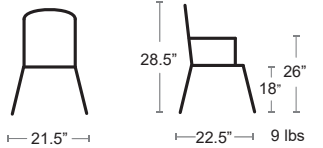

ANTRACITE / GRAPHITE
516A-SW-BA

SILVER / GRAPHITE
516A-SW-BS

ARM CHAIRS

Sara 

emuamericas

Tubular aluminum frame • Aluminum slat seat and back • Polished aluminum • 9 lbs

MSRP: \$280 EA. SELL PRICE: **\$180 EA.**
Flora Side Chair Pg.46

POLISHED ALUMINUM
1101-00

Marco Polywood 

Square tubular aluminum powder coated frame • Polywood seat, back and armrests

MSRP: \$430 EA. SELL PRICE: **\$280 EA.**
Side Chair Pg.42, Bar Stool Pg.61/ 62 Tables Pg.89