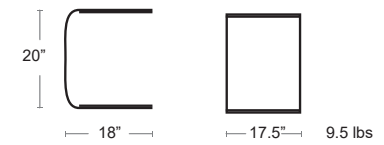

LOUNGE

Star Love Seat

Tubular steel frame • Steel slat seat and back • E-coated powder coat finish
MSRP: $2300 EA. SELL PRICE: **$1500 EA.**

Armchair Pg.20,
Side Chair Pg.40,
Bar/Counter Stool Pg.57,
Tables Pg.75

LOUNGE

Lyze Lounge Teak

Tubular aluminum frame • Teak seat • Stainless steel mesh back rest • E-coated powder coat finish

MSRP: $2230 EA. SELL PRICE: **$1450 EA.**

Armchair Pg.15,
Side Chair Pg.34,

Star Lounge

Tubular steel frame • Steel slat seat and back • E-coated powder coat finish
MSRP: $1130 EA. SELL PRICE: **$735 EA.**

Holly Chaise

Tubular aluminum frame • Hidden wheels • Textilene fabric sea and back • E coated powder coat finish

MSRP: $2230 EA. SELL PRICE: **$1450 EA.**

Armchair Pg.16,

Star Snack Table

Steel construction • E-coated powder coat finish
MSRP: $1130 EA. SELL PRICE: **$735 EA.**

Star Side Table

Steel construction • E-coated powder coat finish
MSRP: $620 EA. SELL PRICE: **$400 EA.**

Holly High Table

Aluminum • E-coated powder coat finish
MSRP: $840 EA. SELL PRICE: **$545 EA.**