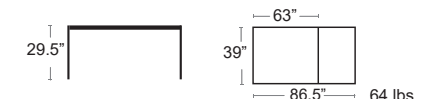

TABLES: DINING & BAR HEIGHT

Rio Extendable Table Aluminum

Tubular aluminum powder coated frame and legs, aluminum top

Removable leaf with under table storage • No umbrella hole • UV Protected

Replacement panels available

RIO 210 - Seats 8-10

MSRP: $3000 EA. SELL PRICE: **$2800 EA.**

RIO 140 - Seats 6-8

MSRP: $2300 EA. SELL PRICE: **$1900 EA.**

TABLES: DINING & BAR HEIGHT

Star Square 40"

Solid steel top • Tubular Steel legs • E-coated powder coat finish

MSRP: $2250 EA. SELL PRICE: **$1460 EA.**

Armchair Pg.20, Side Chair Pg.40, Bar/Counter Stool Pg. 57, Lounge Pg.130

Rio Extendable Table Resin

Tubular aluminum powder coated frame and legs, resin and fiberglass dural top

Removable leaf with under table storage • No umbrella hole • UV Protected

Replacement panels available

RIO 210 - Seats 8-10

MSRP: $2000 EA. SELL PRICE: **$1700 EA.**

RIO 140 - Seats 6-8

MSRP: $1600 EA. SELL PRICE: **$1400 EA.**

Libeccio Extendable Table

Resin Dural top • Tubular aluminum powder coated frame and legs • Removable leaf with under table storage

UV Protected • Replacement panel available

MSRP: $1200 EA. SELL PRICE: **$1000 EA.**