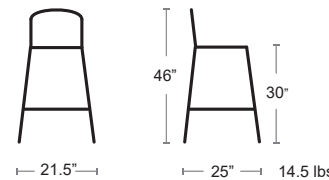

MSRP: \$890 EA. **SELL PRICE: \$580 EA.**

ADD NET \$40 FOR COUNTER HEIGHT

Armchair HD Pg.22, Side Chair Pg.44

CEMENT
128-73

IRON
128-22

BLACK
128-24

BRONZE
128-41

Thor Teak Bar **emu** MADE IN ITALY

Tubular steel frame • Solid Teak seat • E-coated powder coat finish

MSRP: \$840 EA. **SELL PRICE: \$550 EA.**

Side Chair Pg.36

IRON + TEAK
657T-22-82

BAR STOOLS

Bridge Bar or Counter

Tubular steel frame • Steel slat seat and back • E-coated powder coat finish
 MSRP: \$810 EA. SELL PRICE: \$530 EA.
 ADD NET \$40 FOR COUNTER HEIGHT
 Armchair Pg.21, Side Chair Pg.41