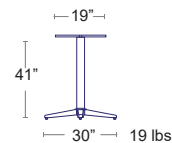

BLACK
TRST30BKB

Trail Bar Height 27

NOROCK MADE IN CHINA

See Table Top & Base Fit Guide Pg.100
The Trail self-stabilizing table base exemplifies modern simplicity. The linear, clean design and concealed components complement a robust construction for use in any setting. Zinc plated powder coated steel.

MSRP: $340 EA. SELL PRICE: **$220 EA.**