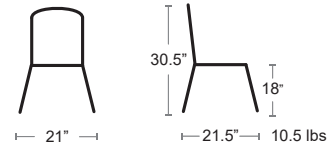

SIDE CHAIRS

Mom **emu** MADE IN ITALY

Tubular steel frame • Solid steel slat seat and back • E-coated powder coat finish

MSRP: $540 EA. SELL PRICE: **$350 EA.**

Armchair Pg.20, Bar/Counter Stool Pg.55

SIDE CHAIRS

Darwin **emu** MADE IN ITALY

Tubular steel frame • Steel mesh seat and back • E-coated powder coat finish

MSRP: $490 EA. SELL PRICE: **$320 EA.**

Armchair Pg.21, Bar/Counter Stool Pg.58, Tables Pg.84/854, Lounge Pg.129

Thor **emu** MADE IN ITALY

Tubular steel frame • Solid steel seat • E-coated powder coat finish

MSRP: $540 EA. SELL PRICE: **$350 EA.**

Backless Bar/Counter Stool Pg.60

Bridge **emu** MADE IN ITALY

Tubular steel frame • Steel slat seat and back • E-coated powder coat finish

MSRP: $490 EA. SELL PRICE: **$320 EA.**

Armchair Pg.21, Bar/Counter Stool Pg.56

Star **emu** MADE IN ITALY

Tubular steel frame • Steel seat and back • E-coated powder coat finish

MSRP: $520 EA. SELL PRICE: **$340 EA.**

Armchair Pg.20, Bar/Counter Stool Pg.57, Table Pg.75, Lounge Pg.130

Coupole **emu** MADE IN ITALY

Tubular steel frame • Cut design steel seat and back • E-coated powder coat finish

MSRP: $450 EA. SELL PRICE: **$295 EA.**

Bar Stool Pg.58