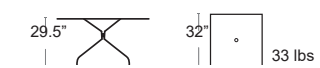

MSRP: \$1000 EA. SELL PRICE: \$650 EA.

BRONZE
801-41

BLACK
801-24

CEMENT
801-73

IRON
801-22

Cambi Round - Bar Height 32"

Steel mesh top • 1 1/4" Thick • Tubular Steel legs • E-coated powder coat finish
3 levelers and 1 adjustable foot • Note no umbrella hole