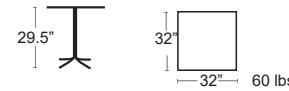

TABLES: DINING & BAR HEIGHT

Table System 48"x32"

Solid steel top • Tubular steel legs • Tilt top • E-coated powder coat finish • Beveled edge table top

MSRP: $1800 EA. SELL PRICE: **$1170 EA.**

TABLES: DINING & BAR HEIGHT

Lock Square - Bar Height 32"

Solid steel top • 1.5" Thick • Trumpet steel weighted base • Hole in base to accommodate a lock

E-coated powder coat finish • 68 lbs

MSRP: $1700 EA. SELL PRICE: **$1100 EA.**

Table System Square 32"

Solid steel top • Tubular steel legs • Tilt top • E-coated powder coat finish • Beveled edge table top

MSRP: $1480 EA. SELL PRICE: **$960 EA.**

Lock Square 32"

Solid steel top • 1.5" Thick • Trumpet steel weighted base • Hole in base to accommodate a lock

E-coated powder coat finish • 68 lbs

MSRP: $1460 EA. SELL PRICE: **$950 EA.**

Table System Square 24"

Solid steel top • Tubular steel legs • Tilt top • E-coated powder coat finish • Beveled edge table top

MSRP: $1230 EA. SELL PRICE: **$800 EA.**

Lock Square 24"

Solid steel top • 1.5" Thick • Trumpet steel weighted base • Hole in base to accommodate a lock

E-coated powder coat finish

MSRP: $1200 EA. SELL PRICE: **$780 EA.**