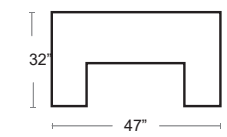

PLANTERS

Adan Large Planter VONDOM®

Rotational molded resin planter • UV Protected • Can handle -40C to +40C
Suitable for both outdoor and indoor use • Holds 19 Gallons
MSRP: $3340 EA. **SELL PRICE: $2170 EA.**

Table Pg.145
Adan Small Planter Pg.179

Faz Wall VONDOM®

Rotational molded resin planter • UV Protected • Can handle -40C to +40C
• Suitable for both outdoor and indoor use • Holds 38.25 Gallons
MSRP: $1900 EA. **SELL PRICE: $1240 EA.**

Muro VONDOM®

Rotational molded resin planter • UV Protected • Can handle -40C to +40C • Suitable for both
outdoor and indoor use • Holds 24 Gallons
MSRP: $1780 EA. **SELL PRICE: $1160 EA.**