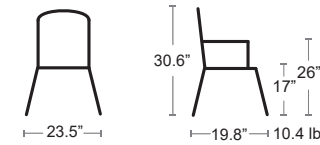

BLACK
116HD-24

BRONZE
116HD-41

DARK GREEN
116HD-75

IRON
116HD-22

ARM CHAIRS

Croisette Arm Chair **SERRALUNGA CATAS** MADE IN ITALY

Stackable monobloc chair made of fiberglass reinforced polypropylene.
With its simple clean lines it is suitable for living/dining areas in contract applications. UV Protected.

MSRP: \$440 EA. SELL PRICE: \$290 EA.

Side Chair Pg.43

LIGHT GREEN
SL-CROISE/BR/5635C

ANTRACITE
SL-CROISE/BR/447C

Marco Sling MADE IN CHINA

Square tubular aluminum powder coated frame • Batyline seat and back • Polywood Armrests
MSRP: \$430 EA. SELL PRICE: \$280 EA.
Side Chair Pg.42, Bar Stool Pg.60/61, Tables Pg.89

SILVER / BATYLINE
516A-BT-GS

ANTRACITE / BATYLINE
516A-BT-GA

ARM CHAIRS

Marco Wicker 

Square tubular aluminum powder coated frame • Viro wicker seat and back • Polywood Armrests

MSRP: \$430 EA. SELL PRICE: **\$280 EA.**
Side Chair Pg.42, Bar Stool Pg.60-/61 Tables Pg.89