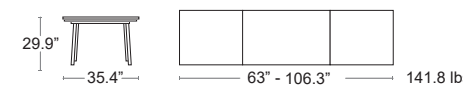

WHITE
3485-23