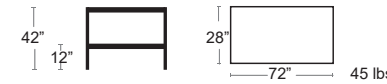

TABLES: DINING & BAR HEIGHT

Rimini

63" Square Reclaimed Teak Dining Height Table - 8 Seater

Top reclaimed natural teak planks • Frame black powder coated stainless steel • 1.5" umbrella hole

MSRP: $4200 EA. SELL PRICE: $2700 EA.

Yard Bar Table

Tubular aluminum legs • Solid Aluminum top • E-Coated and Powder Coat Finish

MSRP: $4080 EA. SELL PRICE: $2650 EA.

TABLES: DINING & BAR HEIGHT

Sid Community Bar Table

Tubular aluminum frame • Wood look powder coat aluminum slat top

MSRP: $3300 EA. SELL PRICE: $2100 EA.

NEW

Find other Sid products
Armchair Pg.18,
Bench Pg.34,
Side Chair Pg.39,
Bar/Counter Stool Pg.59,
Backless Bar/Counter Pg.62,
Picnic Tables Pg.70,
Table Tops Pg.97,
Lounge Pg.133

Sid Community Dining Table

Tubular aluminum frame • Wood look powder coat aluminum slat top

MSRP: $2800 EA. SELL PRICE: $1800 EA.

NEW