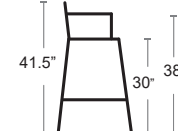

ANTRACITE/TEAK
516B-PW-TA