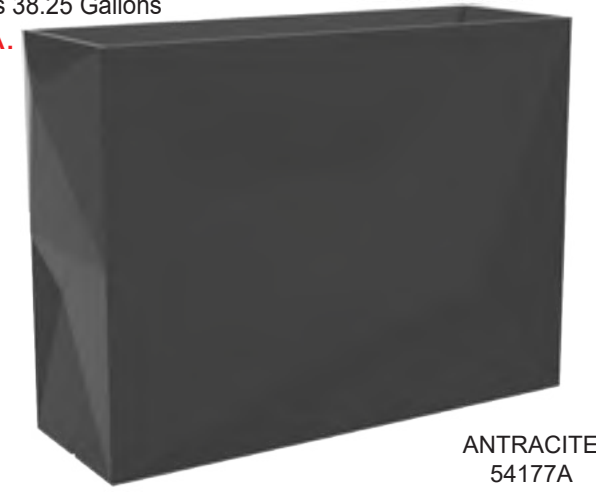

WHITE
49074A

BLACK
49074A

Table Pg.145
Adan Small Planter Pg.179

Faz Wall VONDOM® 

Rotational molded resin planter • UV Protected • Can handle -40C to +40C
 • Suitable for both outdoor and indoor use • Holds 38.25 Gallons
 MSRP: \$1900 EA. **SELL PRICE: \$1240 EA.**