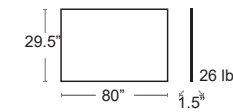

7 Foot Panel

MSRP: $1540 EA.
SELL PRICE: $1000 EA.

BLACK
PP7000-001