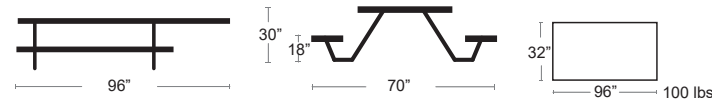

TABLES: DINING & BAR HEIGHT

Sid Picnic Table ADA

Aluminum wood look table top and bench, black aluminum frame and legs

Find other Sid products
Armchair Pg.18,
Bench Pg.34,
Side Chair Pg.39,
Bar/Counter Stool Pg.59,
Backless Bar/Counter Pg.62,
Tables Pg.73, Table Tops Pg.97,
Lounge Pg.133

MSRP: $8400 EA. SELL PRICE: **$5500 EA.**

TABLES: DINING & BAR HEIGHT

Plus 4 220 Extension Table

Press-formed steel top and steel legs • E-coated powder coat finish

MSRP: $4600 EA. SELL PRICE: **$3000 EA.**

Sid Picnic Table Large & Small

Aluminum wood look table top and bench, black aluminum frame and legs

MSRP: $8400 EA. SELL PRICE: **$5500 EA.**
Large - 1821-22-404

MSRP: $7300 EA. SELL PRICE: **$4700 EA.**
Small - 1820-22-404

Plus 4 220 Extension Table

Press-formed steel top and steel legs • E-coated powder coat finish

MSRP: $6800 EA. SELL PRICE: **$4420 EA.**

Sid Picnic Table Cluster

Aluminum wood look table top and bench, black aluminum frame and legs

MSRP: $5800 EA. SELL PRICE: **$3800 EA.**

Plus 4 160 Extension Table

Press-formed steel top and steel legs • E-coated powder coat finish

MSRP: $5980 EA. SELL PRICE: **$3890 EA.**