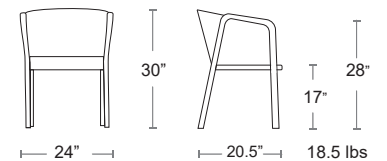

ARM CHAIRS

Carousel MADE IN ITALY

Tubular aluminum frame • Full woven synthetic rope back • E-coated powder coat finish
Cushion included 900/77 Small Weft Weave Grey

MSRP: $2700 EA.

SELL PRICE: **$1750 EA.**

Lounge Pg.128

Lyze Teak MADE IN ITALY

Tubular aluminum frame • Teak seat • Stainless steel mesh back rest • E-coated powder coat finish

MSRP: $1860 EA. SELL PRICE: **$1200 EA.**

Side Chair Pg. 34, Lounge Pg.131

Shine Teak Arms MADE IN ITALY

Tubular aluminum frame • Teak arm rests • E-coated powder coat finish

MSRP: $1230 EA. SELL PRICE: **$800 EA.**