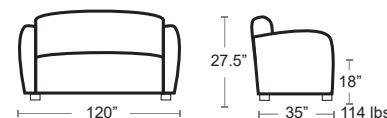

LOUNGE

Skyline Deep Seating

All weather resin wicker fish-bone weave • Powder coated aluminum frame
Includes Sunbrella cushions •

Zippered for easy cleaning • VOLT SILVER #58020-0000 • Sunbrella furniture grade fabric
Custom cushion colors available • Sunbrella Furniture Grade fabric • Allow 4-6 weeks for delivery

Skyline Sky Box

All weather resin wicker fish-bone weave • Powder coated aluminum frame • Castor wheels • Plastic liner inside box • Lockable handle

MSRP: $3600 EA. SELL PRICE: **$2340 EA.**

LOUNGE

Skyline Sofa

MSRP: $3600 EA. SELL PRICE: **$2340 EA.**

Select Custom Color Sunbrella Cushions or Replacement Volt Silver Cushion Set Sold Separately

MSRP: $1800 EA. SELL PRICE: **$900 EA.**

Skyline Long Sofa

MSRP: $5400 EA. SELL PRICE: **$3500 EA.**

Select Custom Color Sunbrella Cushions or Replacement Volt Silver Cushion Set Sold Separately

MSRP: $2700 EA. SELL PRICE: **$1350 EA.**

Skyline Love Seat

MSRP: $2600 EA. SELL PRICE: **$1690 EA.**

Select Custom Color Sunbrella Cushions or Replacement Volt Silver Cushion Set Sold Separately

MSRP: $1300 EA. SELL PRICE: **$650 EA.**