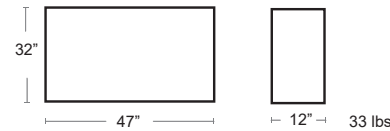

PLANTERS

Gatsby Wall **VONDOM**

Rotational molded resin planter • UV Protected • Can handle -40C to +40C • Suitable for both outdoor and indoor use • Holds 51 Gallons

MSRP: $1600 EA. SELL PRICE: **$1040 EA.**

Lounge Pg. 113

ANTRACITE
54436A-ANT

PLANTERS

Adan Small Planter **VONDOM**

Rotational molded resin planter • UV Protected • Can handle -40C to +40C • Suitable for both outdoor and indoor use • Holds 11 Gallons

MSRP: $1430 EA. SELL PRICE: **$930 EA.**

BLACK
49060A

WHITE
49060A

Table Pg. 145
Adan Large Planter Pg. 177

Wall **VONDOM**

Rotational molded resin planter • UV Protected • Can handle -40C to +40C
• Suitable for both outdoor and indoor use • Holds 23. Gallons

MSRP: $1540 EA. SELL PRICE: **$1000 EA.**

ANTRACITE
42430A

Jardinera **VONDOM**

Rotational molded resin planter • UV Protected • Can handle -40C to +40C • Suitable for both outdoor and indoor use • Holds 79 Gallons

MSRP: $1280 EA. SELL PRICE: **$830 EA.**

ANTRACITE
41650-ANT

Maceta 32" Round **VONDOM**

Rotational molded resin planter • UV Protected • Can handle -40C to +40C
• Suitable for both outdoor and indoor use • Holds 58 Gallons

MSRP: $1540 EA. SELL PRICE: **$1000 EA.**

ANTRACITE
40180A-ANT

Cubo High **VONDOM**

Rotational molded resin planter • UV Protected • Can handle -40C to +40C
• Suitable for both outdoor and indoor use • Holds 66 Gallons

MSRP: $1240 EA. SELL PRICE: **$800 EA.**

ANTRACITE
41451A