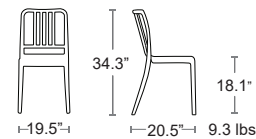

RED
PPY-VARIA-04RED

ANTRACITE
PPY-VARIA-22ANTRACITE

WHITE
PPY-VARIA-01WHITE

WARM GREY
PPY-VARIA-17WARM GREY

SIDE CHAIRS

Castel   **NOVUSI CATAS**  MADE IN TURKEY

Stackable fiberglass reinforced polypropylene seat with anodized aluminum legs.
UV Protected with anti-static and antioxidant additives to resist dust and deterioration.
Suitable for indoor and outdoor environments.