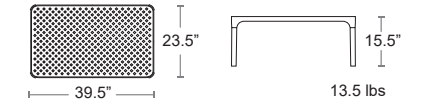

LOUNGE

Net Relax

Uniformly colored fiberglass polypropylene resins with UV additives.
Without cushion chair is lounge height
With cushion chair is dining height

MSRP: $360 EA. SELL PRICE: **$290 EA.**

Arm Chair Pg. 25
Bit Side Chair Pg. 46
Bar Stool Pg.64

Net Relax Cushion MADE IN NORTH AMERICA

Made in North America • Sunbrella 100% Solution dyed acrylic • 1.8 lbs

Zippered removable cover • Washable

Custom Sunbrella cushions available for a 25% Surcharge

MSRP: $140 EA. SELL PRICE: **$115 EA.**

LOUNGE

Net 100

Uniformly colored fiberglass polypropylene resins with UV additives
Perforated top

MSRP: $250 EA. SELL PRICE: **$200 EA.**

Doga Relax

Uniformly colored fiberglass polypropylene resins with UV additives

• Matte finish

MSRP: $360 EA. SELL PRICE: **$290 EA.**

Arm Chair Pg. 26
Side Chair Pg. 47

Doga Relax Cushion MADE IN NORTH AMERICA

Made in North America • Sunbrella 100% Solution dyed acrylic • 1.8 lbs

Zippered removable cover • Velcro Ties • Washable

Custom Sunbrella cushions available for a 25% Surcharge

MSRP: $220 EA. SELL PRICE: **$160 EA.**