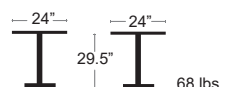

MSRP: \$1200 EA. SELL PRICE: **\$780 EA.**

CEMENT
472K-73

IRON
472K-22

BRONZE
472K-41

TABLES: DINING & BAR HEIGHT

Drink Rectangle 48"x32"

Steel mesh top • 1 1/4" thick • Tubular Steel legs • 3 levelers and 1 adjustable foot