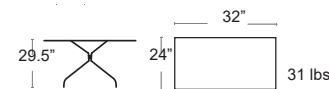

MSRP: \$940 EA. SELL PRICE: \$610 EA.

BRONZE
847-41

CEMENT
847-73

IRON
847-22

Solid Round 36"

Solid steel top • 1 1/2" Thick • Tubular Steel legs • E-coated powder coat finish
3 levelers and 1 adjustable foot • Umbrella hole is 1.6"