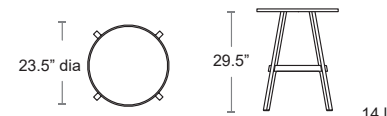

TABLES: DINING & BAR HEIGHT

Cube Rectangle **NARDI CATAS**
YOUR OUTDOOR LIVING MADE IN ITALY
Resin and fiberglass slat top • Tubular resin and fiberglass legs • UV Protected

Cube 140
Dining Height
MSRP: $760 EA.
SELL PRICE: **$500 EA.**

Cube 120
Dining Height
MSRP: $660 EA.
SELL PRICE: **$430 EA.**

Cube 140
Bar Height

MSRP: $1000 EA.
SELL PRICE: **$650 EA.**

Cube 120
Bar Height

MSRP: $910 EA.
SELL PRICE: **$590 EA.**

Cube 80
Dining Height
MSRP: $510 EA.
SELL PRICE: **$330 EA.**

Cube 80
Bar Height

MSRP: $720 EA.
SELL PRICE: **$470 EA.**

Cube 70
Bar Height

MSRP: $680 EA.
SELL PRICE: **$440 EA.**

Cube 70
Dining Height
MSRP: $470 EA.
SELL PRICE: **$305 EA.**

TABLES: DINING & BAR HEIGHT

regeneration **Regeneration Combo 70** **NARDI CATAS**
YOUR OUTDOOR LIVING MADE IN ITALY

The Nardi Regeneration industrial program is creating a line of outdoor furniture specifically dedicated to regenerated plastic products, made of post-industrial and post-consumer polypropylene, which can in turn be recycled. The uneven colour that changes into various shades of brown is not a defect but a specific feature of recycled plastic. We call the color Terra, the natural colour of earth

Dining Height
MSRP: $600 EA.
SELL PRICE: **$390 EA.**

40032.44.000

Stack Mini Pg.50
Stack Maxi Pg.67
Sipario Planters Pg.180-182

Bar Height
MSRP: $670 EA.
SELL PRICE: **$435 EA.**

40032.44.000
20 lbs +40031.44.000

regeneration **Regeneration Combo 60** **NARDI CATAS**
YOUR OUTDOOR LIVING MADE IN ITALY

Dining Height
MSRP: $520 EA.
SELL PRICE: **$340 EA.**

40030.44.000

Stack Mini Pg.50
Stack Maxi Pg.67
Sipario Planters Pg.180-182

Bar Height
MSRP: $590 EA.
SELL PRICE: **$385 EA.**

40030.44.000
28 lbs +40031.44.000