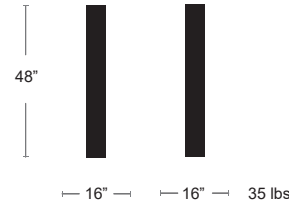

COMPLEMENTS

Hand Sanitizer Dispenser

Steel construction • Hands free foot pump
Can be bolted down • Hardware not included

MSRP: $1600 EA.

SELL PRICE: **$1040 EA.**

Hand Sanitizer Dispenser

Steel construction • Hands free foot pump
Can be bolted down • Hardware not included

MSRP: $650 EA.

SELL PRICE: **$425 EA.**

COMPLEMENTS

Valles Bench

Tubular steel frame • Perforated steel mesh seat and back
Electro galvanized steel with powder coat finish
Can be bolted down • Hardware not included

MSRP: $3710 EA. SELL PRICE: **$2410 EA.**

Valles Backless Bench

Tubular steel frame • Perforated mesh seat
Electro galvanized steel with powder coat finish
Can be bolted down • Hardware not included

MSRP: $3200 EA. SELL PRICE: **$2080 EA.**

Omega Bike Rack

Steel • Electrolyte zinc plated and powder coat finish
Can be bolted down • Hardware not included

MSRP: $650 EA. SELL PRICE: **$425 EA.**

GLOSSY SILVER
U201

Ecosens Bench

Steel frame • Recycled Poly Plank seat and back
Ferrus treatment and silver polyester powder coat finish
Can be bolted down • Hardware not included

MSRP: $3240 EA. SELL PRICE: **$2100 EA.**

Litter Bin Pg.154

Clash Stand Up Ashtray

Galvanized steel and stainless steel top •
Locking system
Can be bolted down • Hardware not included

MSRP: $1050 EA.

SELL PRICE: **$685 EA.**

Clash Wall Mount Ashtray

Galvanized steel & stainless steel top
Locking system • Wall mount

MSRP: $730 EA.

SELL PRICE: **$475 EA.**