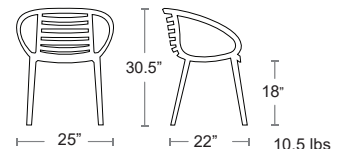

WHITE
PPY-MAMBO-01

Seginus Arm Chair

Elegant stackable polypropylene and fiberglass chair with perforated seat and back.
UV Protected with anti-static and antioxidant additives to protect against dust and deterioration.