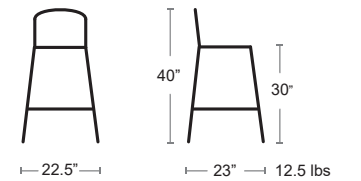

BAR STOOLS

Riviera Bar **emu** MADE IN ITALY

Tubular steel frame • Wrought Iron seat and back • E-coated powder coat finish

MSRP: $1080 EA. **SELL PRICE: $700 EA.**

Side Chair Pg.36, Lounge Pg.132

BAR STOOLS

Mom Bar or Counter **emu** MADE IN ITALY

Tubular steel frame • Steel slat seat and back • E-coated powder coat finish

MSRP: $870 EA. **SELL PRICE: $570 EA.**

ADD NET $40 FOR COUNTER HEIGHT
Armchair Pg.20, Side Chair Pg.40

Apero Bar or Counter **emu** MADE IN ITALY

Tubular steel frame • Wrought Iron back and seat • E-coated powder coat finish

MSRP: $970 EA. **SELL PRICE: $630 EA.**

ADD NET $40 FOR COUNTER HEIGHT

Arm Chair Pg.17, Side Chair Pg.37

Elly Bar **emuamericas** MADE IN CHINA

Tubular powder coated frame • All weather wicker seat and back

MSRP: $840 EA. **SELL PRICE: $550 EA.**

Side Chair Pg.38

Ronda Bar or Counter **emu** MADE IN ITALY

Tubular steel frame • Extended steel mesh seat and back • E-coated powder coat finish

MSRP: $890 EA. **SELL PRICE: $580 EA.**

ADD NET $40 FOR COUNTER HEIGHT

Armchair HD Pg.22, Side Chair Pg.44

Thor Teak Bar **emu** MADE IN ITALY

Tubular steel frame • Solid Teak seat • E-coated powder coat finish

MSRP: $840 EA. **SELL PRICE: $550 EA.**

Side Chair Pg.36