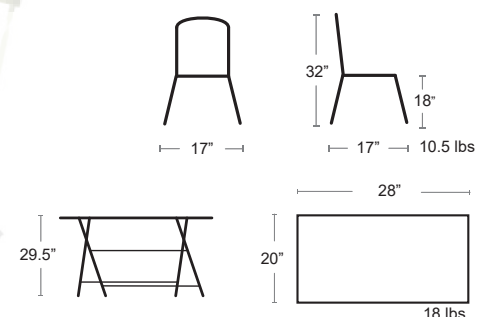

COMPLEMENTS

Citizen Bench

Cast iron frame and legs • Tropical wood slats
Can be bolted down • Hardware not included
MSRP: $3200 EA.   SELL PRICE: **$2080 EA.**

COMPLEMENTS

Segno Bench 2 Sizes

Square tubular steel frame • Steel slat seat and back • E-coated powder coat finish
Bolt-down kit MSRP: $80 EA.   SELL PRICE: **$55 EA.**

MSRP: $1740 EA.   SELL PRICE: **$1100 EA.**

MSRP: $1530 EA.   SELL PRICE: **$1000 EA.**

Armchair Pg.20
Side Chair Pg.39,
Bar/Counter Stool Pg.56

Essen Bench

Solid Cast iron legs • Steel seat and back • Epoxy primer
Ferrus treatment and powder coat finish
Can be bolted down • Hardware not included

MSRP: $3140 EA.   SELL PRICE: **$2040 EA.**

Neobarcano Bench

Cast iron frame • Epoxy primer with ferrus treatment and powder coat finish
Tropical wood with natural stain and lingus fungicide/insecticide
Can be bolted down • Hardware not included

MSRP: $3000 EA.   SELL PRICE: **$1950 EA.**

Arc En Ciel Bistrot Set

2 Side Chairs - Steel frame • Steel slat seat and back • E-coated powder coat finish • Folding
1 Table 28" - Solid steel top table and legs • E-coated powder coat finish • Folding
MSRP: $880 EA.   SELL PRICE: **$570 EA.**
Side Chair Pg.45, Tables Pg.90