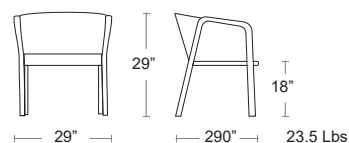

LOUNGE

Como Lounge

Tubular steel frame and seat • Stainless steel lattice back rest • E-coated powder coat finish
Cushion included 900/50 - Black Brown

Side Chair Pg.35

Como Love Seat

MSRP: $5400 EA.

SELL PRICE: $3510 EA.

Como Lounge Chair

MSRP: $2960 EA.

SELL PRICE: $1920 EA.

Como Side Table

Solid steel frame and Top • E-coated powder coat finish

MSRP: $1200 EA. SELL PRICE: $780 EA.

LOUNGE

Darwin Love Seat

Tubular steel frame • Steel mesh seat and back • E- Coated powder coat finish

MSRP: $2550 EA.

SELL PRICE: $1660 EA.

Armchair Pg.21,
Side Chair Pg.14,
Bar/Counter Stool Pg.58,
Tables Pg.84/85

Darwin Lounge

Tubular steel frame • Steel mesh seat and back • E- Coated powder coat finish

MSRP: $1030 EA.

SELL PRICE: $670 EA.

Carousel Lounge

Tubular aluminum frame • Full woven synthetic rope back • E-coated powder coat finish
Cushion included 900/77 Small Weft Weave Grey

MSRP: $3570 EA. SELL PRICE: $2320 EA.

Lounge Pg.15

Darwin Side Table

Tubular steel frame • Solid steel Top • E- Coated powder coat finish

MSRP: $970 EA.

SELL PRICE: $630 EA.