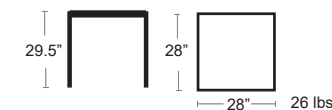

SELL PRICE: **\$1170 EA.**

Nova 28" Square

MSRP: \$680 EA.

SELL PRICE: **\$440 EA.**

IRON
858-22

BRONZE
858-41

WHITE
858-23

TABLES: DINING & BAR HEIGHT