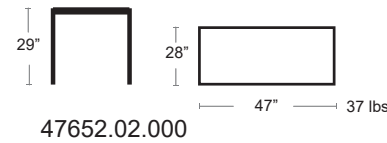

Cube 140
Dining Height
MSRP: \$760 EA.
SELL PRICE: **\$500 EA.**

Cube 120
Dining Height
MSRP: \$660 EA.
SELL PRICE: **\$430 EA.**

Cube 140
Bar Height

MSRP: \$1000 EA.
SELL PRICE: **\$650 EA.**

Cube 120
Bar Height