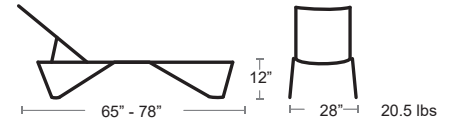

LOUNGE

Alfa

NARDI CATAS
YOUR OUTDOOR LIVING

Resin and fiberglass solid frame • UV Protected
4 position reclining • 2 wheels • Breathable synthetic fabric

MSRP: $620 EA. SELL PRICE: **$480 EA.**

Omega

NARDI CATAS
YOUR OUTDOOR LIVING

Resin and fiberglass solid frame • UV Protected
4 position reclining • 2 wheels • Breathable synthetic fabric

MSRP: $620 EA. SELL PRICE: **$480 EA.**

Parasol - Alfa & Omega

Resin and fiberglass solid frame

Breathable synthetic fabric • UV protected • 3 lbs

MSRP: $110 EA. SELL PRICE: **$75 EA.**

Replacement Fabric - Alfa & Omega

Breathable synthetic fabric • UV protected

MSRP: $220 EA. SELL PRICE: **$140 EA.**

LOUNGE

Wave Sun Lounger

PAPATYA CATAS

Fiberglass polypropylene and aluminum frame with water-resistant seat material.
Open, light shape and breezy outlines are merged with comfort, the ability to stack, and stability.
The wide backrests are ergonomically designed, hugging the body comfortably.
MSRP: $600 EA. SELL PRICE: **$420 EA.**

Folio

NARDI CATAS
YOUR OUTDOOR LIVING

Tubular resin and fiberglass frame, seat and back • UV Protected • 2 position recline

MSRP: $550 EA. SELL PRICE: **$460 EA.**

Poggio Stool/Footrest

Tubular fiberglass frame • Polypropylene resin with UV Protection

MSRP: $150 EA. SELL PRICE: **$125 EA.**

Rocker Kit

Turn your chair into a rocking chair

MSRP: $100 EA. SELL PRICE: **$85 EA.**

Cushion

Acrylic yarn dyed fabric with polyurethane foam and Velcro straps

MSRP: $310 EA. SELL PRICE: **$210 EA.**

Cushion

Acrylic solution dyed fabric with polyurethane foam and Velcro straps

MSRP: $400 EA. SELL PRICE: **$260 EA.**