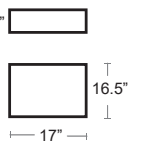

PEYTON GRANITE
GENERIC-56075