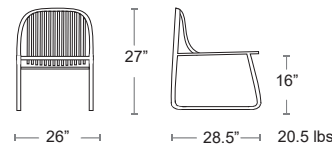

MSRP: \$1360 EA. SELL PRICE: \$885 EA.

Side chair Pg.36,
Bar Stool Pg.54

Snooze Chaise

emumadeinitaly
Tubular steel frame with wheels • Textilene fabric sea and back • E coated powder coat finish

207-23-300/42