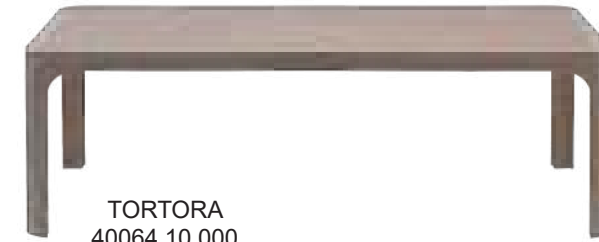

TORTORA
40064.10.000

Doga Relax

Uniformly colored fiberglass polypropylene resins with UV additives

• Matte finish

MSRP: $360 EA. SELL PRICE: **$290 EA.**

Arm Chair Pg. 26
Side Chair Pg. 47