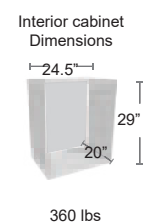

LOUNGE

Autograph Tall Ice Bin/Side Table

EVERYTHING WITHIN ARM'S REACH
Cold storage, up to 12 cans. Designed for up to 12" of water or on-deck.
never have to leave your outdoor oasis • Store your small poolside necessities

MSRP: $1760 EA. **SELL PRICE: $1150 EA.**

LOUNGE

Square Trash Bin

Stylish outdoor waste receptacle made from extruded UV20 rated high density polyethylene resin, colour stabilized for up to 20,000 hours of direct sunlight.

40 gallon capacity black liner included

MSRP: $2940 EA. **SELL PRICE: $1900 EA.**

Bar/Credenza

STYLISH AND FUNCTIONAL

1. Mini-fridge included
   - Multiple electrical and USB outlet options to accommodate outdoor appliances, phone and more
     - Cord access holes for easy cord management
     - Built-in TV mount
   - Ample storage to tuck valuables away
     - Wireless phone charger for a quick and easy boost
   - Routed grips for easy cabinet access • Built-in slots to reduce trapped moisture
2. RECOMMENDED TV SIZE: UP TO 55" (50" OPTIMAL)

MSRP: $11800 EA. **SELL PRICE: $7600 EA.**

Atlantico

Resin and fiberglass solid frame • UV Protected • 4 position reclining • 2 wheels • Breathable synthetic fabric

MSRP: $680 EA. **SELL PRICE: $550 EA.**

Atlantico Replacement Fabric

Breathable synthetic fabric • UV Protected

MSRP: $220 EA.

SELL PRICE: $150 EA.

Atlantico Arms

2 arms included • UV Protected • 2.5 lbs
CHAIR SOLD SEPARATELY

MSRP: $60 EA.

SELL PRICE: $50 EA.