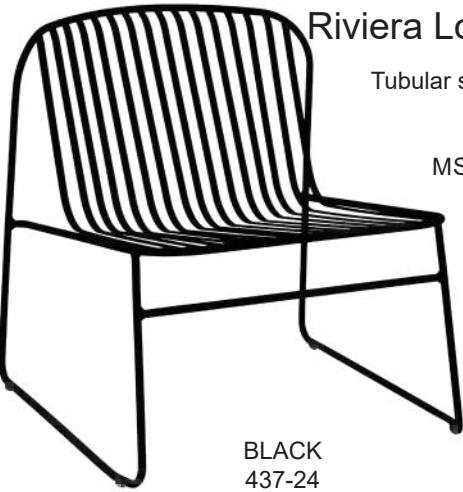

LOUNGE

Riviera Lounge

BLACK
437-24

emumadeinitaly
Tubular steel frame • Wrought Iron seat and back • E-coated powder coat finish

MSRP: $1360 EA. SELL PRICE: $885 EA.

Side chair Pg.36,
Bar Stool Pg.54

Snooze Chaise

emumadeinitaly
Tubular steel frame with wheels • Textilene fabric sea and back • E coated powder coat finish