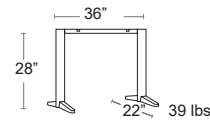

TABLES: TOPS & BASES

Fiore Bar Height
See Table Top & Base Fit Guide Pg.100
Cast Aluminum – Powder Coated + Specially Treated for High Salinity Environments
MSRP: $300 EA. **SELL PRICE: $200 EA.**

TABLES: TOPS & BASES

Scudo Tilt Double Dining Height
See Table Top & Base Fit Guide Pg.100
Cast Aluminum – Powder Coated + Specially Treated for High Salinity Environments • Tilt top
MSRP: $470 EA. **SELL PRICE: $305 EA.**

Trail T-Base Double Dining Self Leveling

See Table Top & Base Fit Guide Pg.100
The linear, clean design and concealed components complement a robust construction for use in any setting.
Zinc plated powder coated steel.
MSRP: $500 EA. **SELL PRICE: $325 EA.**

Say goodbye to wobbly tables!
NOROCK's award-winning bases use a simple mechanical system with four pivoting legs that are interconnected in such a way that they must reach an average weight loading on all four feet. When a table is placed on an uneven surface the feet will move until all feet reach a state of equilibrium or more simply, a state of stability.

Terrace Dining Height Self Leveling Tilt & Nest

See Table Top & Base Fit Guide Pg.100
Functional and award-winning, the Terrace's hallmark is its iconic nesting feature: Simply fold, then nest. With a special alodine coating offering great corrosion resistance and a high-quality powder coat, Terrace is suitable for both indoor and outdoor applications.
MSRP: $430 EA. **SELL PRICE: $280 EA.**

Frasca Maxi Dining Height

See Table Top & Base Fit Guide Pg.100
Cast Aluminum – Powder Coated + Specially Treated for High Salinity Environments
MSRP: $490 EA. **SELL PRICE: $320 EA.**

Esplanade Dining Height Self Leveling