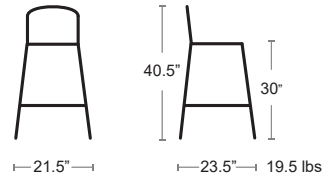

MSRP: \$890 EA. **SELL PRICE: \$580 EA.**

ADD NET \$40 FOR COUNTER HEIGHT

Armchair HD Pg.22, Side Chair Pg.44

CEMENT
128-73

IRON
128-22

BLACK
128-24

BRONZE
128-41

Thor Teak Bar **emu** MADE IN ITALY

Tubular steel frame • Solid Teak seat • E-coated powder coat finish

MSRP: \$840 EA. **SELL PRICE: \$550 EA.**

Side Chair Pg.36

IRON + TEAK
657T-22-82

BAR STOOLS

Bridge Bar or Counter

Tubular steel frame • Steel slat seat and back • E-coated powder coat finish
 MSRP: \$810 EA. SELL PRICE: \$530 EA.
 ADD NET \$40 FOR COUNTER HEIGHT
 Armchair Pg.21, Side Chair Pg.41

BLACK
148-24

BAR STOOLS

Side Chair Pg.38

Anna Backless Bar

Side Chair Pg.39

ALUMINUM
1206-00

Square tubular aluminum frame and seat
 Lacquered clear coat
 MSRP: \$630 EA. SELL PRICE: \$410 EA.

CUSTOMIZE YOUR ANNA STOOL
 188 DIFFERENT COLOURS
 Brushed aluminum powder coated in an available RAL colour
 Special Order
 MSRP: \$880 EA. SELL PRICE: \$570 EA.