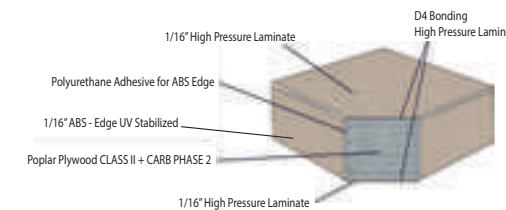

Severin Exteriolit Classic

See Table Top & Base Fit Guide Pg.100
Poplar veneer marine grade plywood board with 1/16" HPL coating on both sides • Moisture resistant
Self tapping screws included • Tops are 1.2" thick • UV protected

ADD NET $30 FOR UMBRELLA HOLE

SIZE	WEIGHT	MSRP	SELL
#24SQ	14 lbs	$350	$230
#32SQ	25 lbs	$600	$390
#36SQ	32 lbs	$610	$400
#24x32	19 lbs	$540	$350
#48x32	38 lbs	$860	$560
#30RND	20 lbs	$530	$345