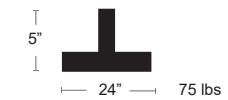

SHADE

G Base

G base will fit with all Tuuci umbrellas with a 1.5" thick center pole • Galvanized steel plates • Rounded corners
Each plate is 1/2" Thick • Deck mount and hardware included • Lock hole available on request

30" SQUARE, 140 lbs GV30SQ MSRP: $1780 EA. SELL PRICE: $1150 EA.	30" ROUND, 105 lbs GV30RND MSRP: $1580 EA. SELL PRICE: $1020 EA.	24" SQUARE, 90 lbs GV24SQ MSRP: $1300 EA. SELL PRICE: $845 EA.	24" ROUND, 75 lbs GV24RND MSRP: $1220 EA. SELL PRICE: $790 EA.

Aluma Crete

Aluma-Crete base • Aluminum shell filled with concrete • Powder coated silver • Stainless steel security sleeve and hardware • Fits up to 1.5" thick center pole umbrellas • Lock hole available on request

28" ROUND WITH WHEELS, 150 lbs SILVER/ACF150W MSRP: $1660 EA. SELL PRICE: $1080 EA.	28" ROUND, 150 lbs SILVER/ACF150 MSRP: $1250 EA. SELL PRICE: $810 EA.	24" ROUND WITH WHEELS, 95 lbs SILVER/ACF95W MSRP: 1350 EA. SELL PRICE: $875 EA.
24" ROUND, 95 lbs SILVER/ACF95 MSRP: $940 EA. SELL PRICE: $610 EA.	20" ROUND, 65 lbs SILVER/ACF65 MSRP: $830 EA. SELL PRICE: $540 EA.	Master Lock MSRP: $44 EA. SELL PRICE: $28 EA.

LOCK

SHADE

Oasis Steel Base With Wheels

Powder coated Silver Mist • 2 stationary wheels • 16" threaded stem
Fits 1.5" Umbrella pole • 2 locking points • 4 holes to bolt down if required
75 lbs

MSRP: $540 EA. SELL PRICE: **$350 EA**

SILVER MIST
OASIS- 75S-SM

Oasis 80 Coated Concrete Base

Resin coated concrete filled base • 2 locking points
Bottom of base can be bolted to a surface • 80 lbs

MSRP: $280 EA. SELL PRICE: **$180 EA**

Additional 35 lb ring
MSRP: $190 EA. SELL PRICE: **$125 EA**

MATTE SILVER
OASIS-23-MS

Oasis 50 Coated Concrete Base

Resin coated concrete filled base • 50 lbs

MSRP: $170 EA. SELL PRICE: **$110 EA**

USE WITH TABLE ONLY - NOT FREE STANDING

MATTE SILVER
50C-MS

Flush Mount