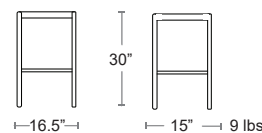

WENGE WITH BRUSHED
ALUMINUM FRAME
1221-06-402

Sid Backless Bar or Counter

Square tubular aluminum frame • Wood look aluminum slat seat and back

MSRP: $540 EA. **SELL PRICE: $350 EA.**
ADD NET $40 FOR COUNTER HEIGHT

BAR STOOLS

Olly Bar or Counter

Outdoor/Indoor stacking stool • Constructed of thermoplastic polymer (PPL)

MSRP: $520 EA. **SELL PRICE: $340 EA.**
ADD NET $40 FOR COUNTER HEIGHT
Side Chair Pg.45