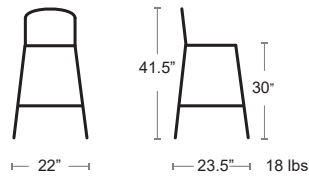

ANTRACITE/TEAK
517B-PW-TA