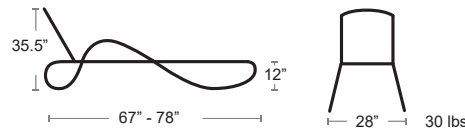

LOUNGE

Alfa

NARDI CATAS
YOUR OUTDOOR LIVING

Resin and fiberglass solid frame • UV Protected
4 position reclining • 2 wheels • Breathable synthetic fabric

MSRP: $620 EA. SELL PRICE: **$480 EA.**

Omega

NARDI CATAS
YOUR OUTDOOR LIVING

Resin and fiberglass solid frame • UV Protected
4 position reclining • 2 wheels • Breathable synthetic fabric

MSRP: $620 EA. SELL PRICE: **$480 EA.**

Parasol - Alfa & Omega

Resin and fiberglass solid frame

Breathable synthetic fabric • UV protected • 3 lbs

MSRP: $110 EA. SELL PRICE: **$75 EA.**

Replacement Fabric - Alfa & Omega

Breathable synthetic fabric • UV protected

MSRP: $220 EA. SELL PRICE: **$140 EA.**

LOUNGE

Wave Sun Lounger

PAPATYA CATAS

Fiberglass polypropylene and aluminum frame with water-resistant seat material.
Open, light shape and breezy outlines are merged with comfort, the ability to stack, and stability.
The wide backrests are ergonomically designed, hugging the body comfortably.
MSRP: $600 EA. SELL PRICE: **$420 EA.**

Folio

NARDI CATAS
YOUR OUTDOOR LIVING

Tubular resin and fiberglass frame, seat and back • UV Protected • 2 position recline

MSRP: $550 EA. SELL PRICE: **$460 EA.**

Poggio Stool/Footrest

Tubular fiberglass frame • Polypropylene resin with UV Protection

MSRP: $150 EA. SELL PRICE: **$125 EA.**

Rocker Kit

Turn your chair into a rocking chair

MSRP: $100 EA. SELL PRICE: **$85 EA.**

Cushion

Acrylic yarn dyed fabric with polyurethane foam and Velcro straps

MSRP: $310 EA. SELL PRICE: **$210 EA.**

Cushion

Acrylic solution dyed fabric with polyurethane foam and Velcro straps

MSRP: $400 EA. SELL PRICE: **$260 EA.**