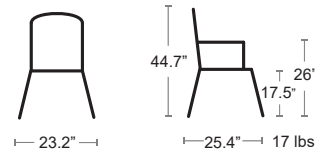

ARM CHAIRS

Marco Wicker

Square tubular aluminum powder coated frame • Viro wicker seat and back • Polywood Armrests

MSRP: $430 EA. SELL PRICE: **$280 EA.**
Side Chair Pg.42, Bar Stool Pg.60-/61 Tables Pg.89

ARM CHAIRS

Sara

emuamericas

Tubular aluminum frame • Aluminum slat seat and back • Polished aluminum • 9 lbs

MSRP: $280 EA. SELL PRICE: **$180 EA.**
Flora Side Chair Pg.46

Marco Polywood

Square tubular aluminum powder coated frame • Polywood seat, back and armrests

MSRP: $430 EA. SELL PRICE: **$280 EA.**
Side Chair Pg.42, Bar Stool Pg.61/ 62 Tables Pg.89

Net Arm Chair

Uniformly colored fiberglass polypropylene resins with UV additives •

Matte finish • Non-slip feet • Recyclable resin.

MSRP: $270 EA. SELL PRICE: **$220 EA.**

Bit Side Chair Pg.46,
Bar Stool Pg.64,
Lounge Pg.140-143

Darsena

Tubular resin and fiberglass frame • Perforated seat and back • UV Protected
4 positions • Folding

MSRP: $300 EA. SELL PRICE: **$200 EA.**

Net Cushion

MADE IN NORTH AMERICA

Made in North America • Sunbrella 100% Solution dyed acrylic • 1.8 lbs

Zippered removable cover • Washable

Custom Sunbrella cushions available for a 25% Surcharge

MSRP: $110 EA. SELL PRICE: **$70 EA.**