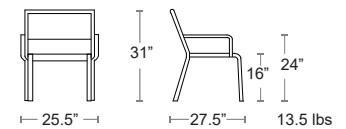

LOUNGE

Riviera Lounge

emumadeinitaly
Tubular steel frame • Wrought Iron seat and back • E-coated powder coat finish

MSRP: $1360 EA. SELL PRICE: $885 EA.

Side chair Pg.36,
Bar Stool Pg.54

Snooze Chaise

emumadeinitaly
Tubular steel frame with wheels • Textilene fabric sea and back • E coated powder coat finish

MSRP: $1900 EA. SELL PRICE: $1235 EA.

Snooze Folding Lounge Chair

emumadeinitaly
Tubular steel frame • Textilene fabric sea and back • E coated powder coat finish

MSRP: 920 EA. SELL PRICE: $600 EA.

Snooze Folding Ottoman

emumadeinitaly
Tubular steel frame • Textilene fabric sea • E coated powder coat finish

MSRP: $320 EA. SELL PRICE: $210 EA.

LOUNGE

Sid Lounge

emuamericasmadeinchina
Square tubular aluminum frame • Wood look aluminum slat seat

MSRP: $900 EA. SELL PRICE: $585 EA.

Sid Dining Stool/Side Table

emuamericasmadeinchina
Square tubular aluminum frame • Wood look aluminum slat seat • 6 lbs

MSRP: $450 EA. SELL PRICE: $290 EA.

Find other Sid products
Armchair Pg.18,
Bench Pg.34,
Side Chair Pg.39,
Bar/Counter Stool Pg.59,
Backless Bar/Counter Pg.62,
Picnic Tables Pg.70,
Tables Pg.73, Table Tops Pg.97,