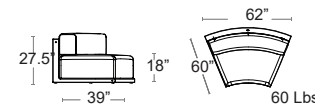

Arm Chair
MSRP: $5680
SELL PRICE: **$3700**

ANTRACITE 54403