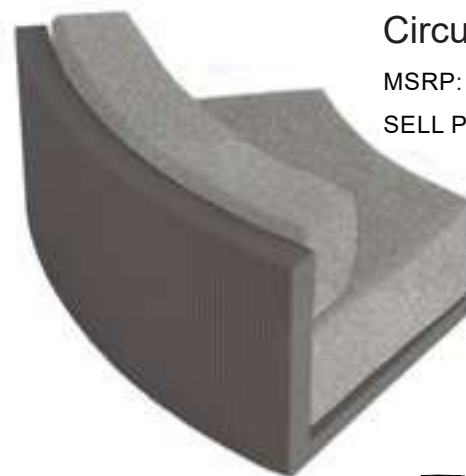

1085-24+C900/71

1087-24

Round Table
MSRP: \$2000
SELL PRICE: **\$1300**

1088-24

Round Side Table
MSRP: \$1400
SELL PRICE: **\$900**

LOUNGE

Gatsby Modular

Inspired by Art Deco Lighting
Made of polyethylene resin by rotational molding. 100% Recyclable. Suitable for indoor and outdoor use.
Cushions Siesta 1812