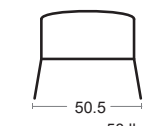

Square tubular steel frame • Steel slat seat and back • E-coated powder coat finish
Bolt-down kit MSRP: $80 EA.   SELL PRICE: **$55 EA.**

MSRP: $1740 EA.   SELL PRICE: **$1100 EA.**

MSRP: $1530 EA.   SELL PRICE: **$1000 EA.**