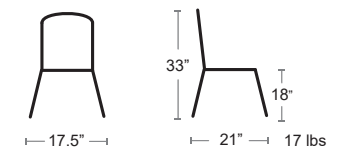

Square tubular steel frame • Steel slat seat and back • E-coated powder coat finish
MSRP: \$550 EA. **SELL PRICE: \$360 EA.**

Armchair Pg.20
Bar/Counter Stool Pg.56
Bench Pg.159

IRON
263-22

Anna **emuamericas**