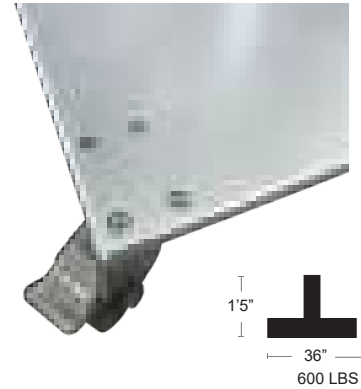

MSRP: \$5800 EA. SELL PRICE: \$3770 EA.

Galvanized Steel
36G-SQX3+W

On Ground Direct Surface Mounting Plate

Can be mounted to Concrete or Wood • Use with Frankford Eclipse Cantilever
DIMENSIONS: 12.5" ROUND, 12 lbs