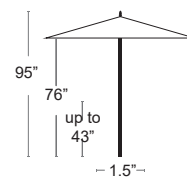

SHADE

Bay Master 8.0' and 6.5' Square

Brushed aluminum frame • 1 piece 1.5" brushed aluminum center pole • Single vent • Market cut canopy • Sunbrella furniture grade fabric • Ballistic nylon reinforced pockets • Manual lift with stainless steel pin
All parts are replaceable

Bay Master 8.0' Square

MSRP: $2700 EA.
SELL PRICE: **$1755 EA.**

Bay Master 6.5' Square

MSRP: $2000 EA.
SELL PRICE: **$1300 EA.**

Bay Master 5.5' Square

Brushed aluminum frame • 1 piece brushed aluminum center pole • Single vent • Market cut canopy • Sunbrella furniture grade fabric • Ballistic nylon reinforced pockets • Manual lift with stainless steel pin • All parts are replaceable

MSRP: $1500 EA.
SELL PRICE: **$975 EA.**

SHADE

Oasis 7.5 Square

Recasens Recacril 9 oz Marine Grade Solution Dyed Acrylic Fabric
Brushed aluminum frame Single wind vent • 2 piece center pole
Stainless steel hardware • Manuel lift with pin

MSRP: $1020 EA. SELL PRICE: **$665 EA.**
Custom colour fabric call for options
MSRP: $1520 EA. SELL PRICE: **$990 EA.**

Oasis 9.0 Octagon

Recasens Recacril 9 oz Marine Grade Solution Dyed Acrylic Fabric
Brushed aluminum frame • Single wind vent • 2 piece center pole
Stainless steel hardware • Manuel lift with pin

MSRP: $980 EA. SELL PRICE: **$640 EA.**
Custom colour fabric call for options
MSRP: $1400 EA. SELL PRICE: **$910 EA.**

LED Light Stick with Clip

LED light bar system • Light bar attached to rib of umbrella
Natural white light bulb 4000K-5200K • Rechargeable battery
6-8 hours of usage on full brightness • 24 hours of usage on 50% brightness
Each light comes with a specific attachment clip for your specific umbrella

DIMENSIONS: L 12", W 1", D 1.5, 1 lbs
MSRP: $140 EA. SELL PRICE: **$90 EA.**