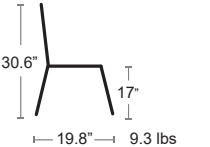

MSRP: \$420 EA. SELL PRICE: **\$270 EA.**

Arm Chair Pg.23

LIGHT GREEN
SL-CROISETTE5635C

ANTRACITE
SL-CROISETTE447C

Ronda 2.0

emu

Tubular steel frame • Extended steel mesh seat and back • E-coated powder coat finish