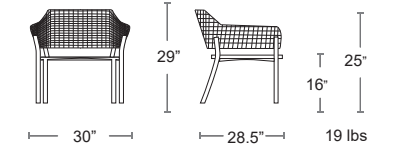

LOUNGE

Lyze Lounge Teak

Tubular aluminum frame • Teak seat • Stainless steel mesh back rest • E-coated powder coat finish

617T-23-82

MSRP: \$2230 EA. SELL PRICE: **\$1450 EA.**

Armchair Pg.15,
Side Chair Pg.34,