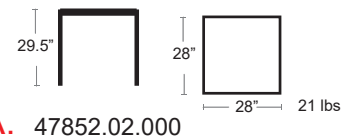

Cube 70
Dining Height
MSRP: $470 EA.
SELL PRICE: **$305 EA.**