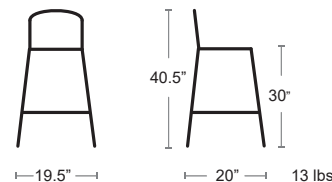

BAR STOOLS

Coupoles Bar

Tubular steel frame • Cut design steel seat and back • E-coated powder coat finish

MSRP: $740 EA. SELL PRICE: $480 EA.

Side Chair Pg.41

BAR STOOLS

Ronda 2.0 Bar or Counter

Tubular steel frame • Extended steel mesh seat and back • E-coated powder coat finish

MSRP: $710 EA. SELL PRICE: $460 EA.

ADD NET $40 FOR COUNTER HEIGHT

Armchair Pg.22, Side Chair Pg.43

Darwin Bar or Counter

Tubular steel frame • Steel mesh seat and back • E-coated powder coat finish

MSRP: $710 EA. SELL PRICE: $460 EA.

ADD NET $40 FOR COUNTER HEIGHT

Armchair Pg.21, Side Chair Pg.41, Table Pg.84/854, Lounge Pg.129

Sid Bar or Counter

Square tubular aluminum frame • Wood look aluminum slat seat and back

MSRP: $680 EA. SELL PRICE: $440 EA.

ADD NET $40 FOR COUNTER HEIGHT

Find other Sid products
Armchair Pg.18,
Bench Pg.34,
Side Chair Pg.39,
Backless Bar/Counter Pg.62,
Picnic Tables Pg.70,
Tables Pg.73, Table Tops Pg.97,
Lounge Pg.133