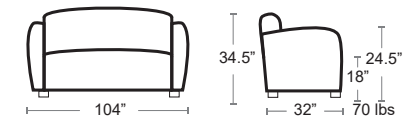

LOUNGE

Skyline Sun Lounger with Cushion

MSRP: $2700 EA. SELL PRICE: **$1750 EA.**

Select Custom Color Sunbrella Cushions or Replacement Volt Silver Cushion Set Sold Separately

MSRP: $1350 EA. SELL PRICE: **$675 EA.**

Skyline Rectangular Coffee Table w/ Glass Top

MSRP: $860 EA. SELL PRICE: **$560 EA.**

Replaceable Frosted Glass Top

MSRP: $140 EA. SELL PRICE: **$120 EA.**

Skyline Square Side Table w/ Glass Top

MSRP: $730 EA. SELL PRICE: **$480 EA.**

Replaceable Frosted Glass Top

MSRP: $80 EA. SELL PRICE: **$50 EA.**

LOUNGE

City View Deep Seating Collection

Welded powder coated aluminum frame

Includes Sunbrella VOLT SILVER #58020-0000 furniture grade fabric upholstered cushions
Zippered for easy cleaning • Sunbrella Custom cushion colors available • Allow 4-6 weeks for delivery

City View Long Sofa

MSRP: $4800 EA. SELL PRICE: **$3120 EA.**

Select Custom Color Sunbrella Cushions or Replacement Volt Silver Cushion Set Sold Separately

MSRP: $2500 EA. SELL PRICE: **$1250 EA.**

City View Sofa

MSRP: $3600 EA. SELL PRICE: **$2340 EA.**

Select Custom Color Sunbrella Cushions or Replacement Volt Silver Cushion Set Sold Separately

MSRP: $1800 EA. SELL PRICE: **$900 EA.**