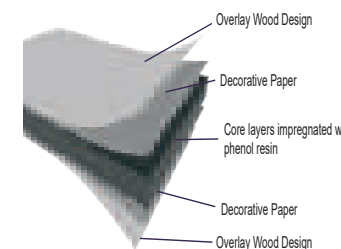

Severin Compact HPL