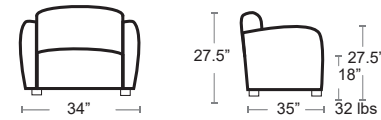

LOUNGE

Skyline Chair Club Arm Chair

MSRP: $1760 EA. SELL PRICE: **$1150 EA.**

Select Custom Color Sunbrella Cushions or Replacement Volt Silver Cushion Set Sold Separately

MSRP: $880 EA. SELL PRICE: **$440 EA.**

LOUNGE

Skyline Double Armless Module

MSRP: $2550 EA. SELL PRICE: **$1620 EA.**

Select Custom Color Sunbrella Cushions or Replacement Volt Silver Cushion Set Sold Separately

MSRP: $1350 EA. SELL PRICE: **$675 EA.**

Skyline Right & Left Modules

MSRP: $2650 EA. SELL PRICE: **$1700 EA.**

Select Custom Color Sunbrella Cushions or Replacement Volt Silver Cushion Set Sold Separately

MSRP: $1350 EA. SELL PRICE: **$675 EA.**

Skyline Corner Module

MSRP: $1720 EA. SELL PRICE: **$1110 EA.**

Select Custom Color Sunbrella Cushions or Replacement Volt Silver Cushion Set Sold Separately

MSRP: $860 EA. SELL PRICE: **$430 EA.**

Skyline Slipper Module

MSRP: $1440 EA. SELL PRICE: **$940 EA.**

Select Custom Color Sunbrella Cushions or Replacement Volt Silver Cushion Set Sold Separately

MSRP: $720 EA. SELL PRICE: **$360 EA.**