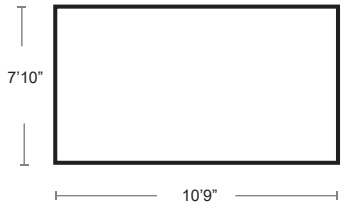

COMPLEMENTS

Afuera Beachcomber

Outdoor / Indoor Area Rug • 100% Fiber Enhanced Polypropylene
Water, Mold/Mildew Resistant • UV Stabilized • Colour Onyx / Shell

MSRP: $940 EA. SELL PRICE: $590 EA.

Cape Fayston

Outdoor / Indoor Area Rug • 100% Fiber Enhanced Polypropylene
Water, Mold/Mildew Resistant • UV Stabilized • Colour Silver/Charcoal

MSRP: $940 EA. SELL PRICE: $590 EA.

CS-9860/9009

Recife

Outdoor / Indoor Area Rug • 100% Fiber Enhanced Polypropylene
Water, Mold/Mildew Resistant • UV Stabilized • Color Grey/White

MSRP: $940 EA. SELL PRICE: $590 EA.

Doggy SERRALUNGA

Resin sculptural structure • UV Protected • -40C +40C
MSRP: $360 EA. SELL PRICE: $235 EA.

COMPLEMENTS

Selectspace Partitions

Super easy to install! The only components that need assembly are the regular stands, all the other components come ready-to-use right out of the box. The panels and stands connect quickly and easily with spring push-buttons. Temporary or permanent, all the SelectSpace stand bases come with bolt hole knock-outs that can be removed and used to bolt the partitions into the ground.

If you want your system to be easily removable, simply leave the knock-outs in place.

Panels are fabricated from heavy gauge perforated aluminum. Posts are heavy gauge aluminum and stainless steel bases, with leveling legs for uneven ground.

All components are powder coated and rust proofed.

3 Foot Panel

MSRP: $890 EA.
SELL PRICE: $580 EA.

5 Foot Panel

MSRP: $1240 EA.
SELL PRICE: $810 EA.

7 Foot Panel

MSRP: $1540 EA.
SELL PRICE: $1000 EA.

Custom Colors

2-3 weeks delivery • Call for pricing