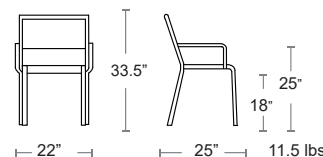

ARM CHAIRS

Sole **emu**

Tubular steel frame • Interlace steel mesh seat and back • E-coated powder coat finish

MSRP: $640 EA. **SELL PRICE: $410 EA.**
HD Side Chair Pg.37

ARM CHAIRS

ReCLIPS Arm Chair **HOUE**

A line of stackable chairs with wide plastic slats clipped on a light powder coated aluminum frame with optional Bamboo arm rests.

ReCLIPS is a product of Danish design and innovation, re-using post consumer polypropylene as a functional and stylish material for commercial furniture applications.

The slats are made from 97% household recycled polypropylene + color pigments + UV protection
Produced in Denmark.

MSRP: $600 EA. **SELL PRICE: $390 EA.**

BAMBOO ARMS AVAILABLE FOR ALL COLORS
PT-HOUE-BAMBOO ARM REST-03
MSRP: $20 EA. **SELL PRICE: $10 EA.**

Topper **emu**

Tubular steel frame • Small interlace steel mesh seat and back • E-coated powder coat finish

MSRP: $640 EA. **SELL PRICE: $410 EA.**
Side Chair Pg.37

Sid **emuamericas**

Square tubular aluminum frame • Wood-look powder coated aluminum slat seat and back

MSRP: $620 EA. **SELL PRICE: $400 EA.**

Find other Sid products
Bench Pg.34,
Side Chair Pg.39,
Bar/Counter Stool Pg.59,
Backless Bar/Counter Pg.62,
Picnic Tables Pg.70,
Tables Pg.73, Table Tops Pg.97,
Lounge Pg.133