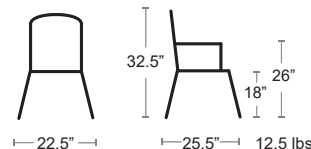

BLACK
116HD-24

BRONZE
116HD-41

DARK GREEN
116HD-75

IRON
116HD-22

ARM CHAIRS

Croisette Arm Chair **SERRALUNGA CATAS** MADE IN ITALY

Stackable monobloc chair made of fiberglass reinforced polypropylene.
With its simple clean lines it is suitable for living/dining areas in contract applications. UV Protected.

MSRP: \$440 EA. SELL PRICE: \$290 EA.

Side Chair Pg.43

LIGHT GREEN
SL-CROISE/BR/5635C

ANTRACITE
SL-CROISE/BR/447C

Marco Sling MADE IN CHINA

Square tubular aluminum powder coated frame • Batyline seat and back • Polywood Armrests
MSRP: \$430 EA. SELL PRICE: \$280 EA.
Side Chair Pg.42, Bar Stool Pg.60/61, Tables Pg.89