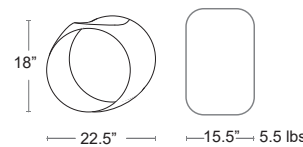

WHITE
CERO-WH