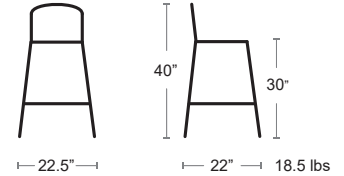

BAR STOOLS

Riviera Bar **emu** MADE IN ITALY

Tubular steel frame • Wrought Iron seat and back • E-coated powder coat finish

MSRP: $1080 EA. **SELL PRICE: $700 EA.**

Side Chair Pg.36, Lounge Pg.132

BAR STOOLS

Mom Bar or Counter **emu** MADE IN ITALY

Tubular steel frame • Steel slat seat and back • E-coated powder coat finish

MSRP: $870 EA. **SELL PRICE: $570 EA.**

ADD NET $40 FOR COUNTER HEIGHT
Armchair Pg.20, Side Chair Pg.40

Apero Bar or Counter **emu** MADE IN ITALY

Tubular steel frame • Wrought Iron back and seat • E-coated powder coat finish

MSRP: $970 EA. **SELL PRICE: $630 EA.**

ADD NET $40 FOR COUNTER HEIGHT

Arm Chair Pg.17, Side Chair Pg.37

Elly Bar **emuamericas** MADE IN CHINA

Tubular powder coated frame • All weather wicker seat and back

MSRP: $840 EA. **SELL PRICE: $550 EA.**

Side Chair Pg.38

Ronda Bar or Counter **emu** MADE IN ITALY

Tubular steel frame • Extended steel mesh seat and back • E-coated powder coat finish

MSRP: $890 EA. **SELL PRICE: $580 EA.**

ADD NET $40 FOR COUNTER HEIGHT

Armchair HD Pg.22, Side Chair Pg.44

Thor Teak Bar **emu** MADE IN ITALY

Tubular steel frame • Solid Teak seat • E-coated powder coat finish

MSRP: $840 EA. **SELL PRICE: $550 EA.**

Side Chair Pg.36