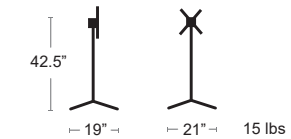

ANTRACITE
54452.00.000.01

SILVER
54454.00.000.01

WHITE
54453.00.000.01

Ibisco Tilt Bar Height 

NARDI CATAS  YOUR OUTDOOR LIVING MADE IN ITALY

See Table Top & Base Fit Guide Pg.100
Cast Aluminum – Powder Coated + Specially Treated for High Salinity Environments • Tilt top
MSRP: \$360 EA. SELL PRICE: **\$235 EA.**