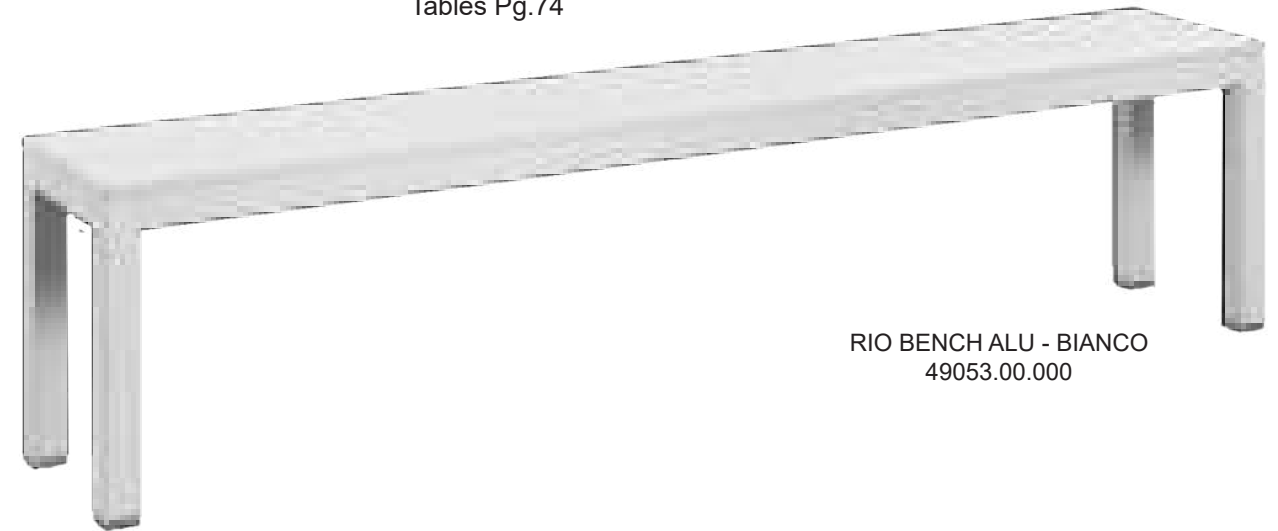

RIO BENCH ALU - BIANCO
49053.00.000