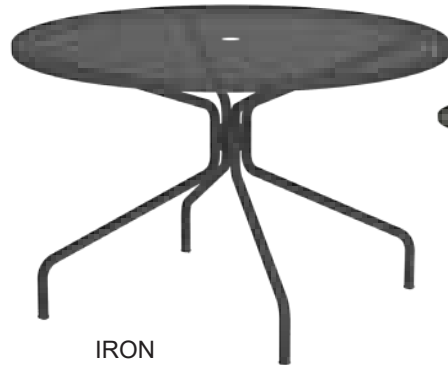

IRON
803-22

Cambi Square 32"

Steel mesh top • 1 1/4" Thick • Tubular Steel legs • E-coated powder coat finish
3 levelers and 1 adjustable foot • Umbrella hole is 1.6"

MSRP: $1000 EA. SELL PRICE: $650 EA.