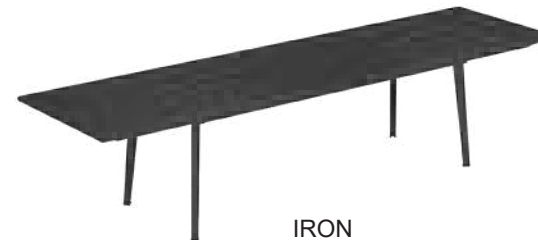

Aluminum wood look table top and bench, black aluminum frame and legs

Find other Sid products
 Armchair Pg.18,
 Bench Pg.34,
 Side Chair Pg.39,
 Bar/Counter Stool Pg.59,
 Backless Bar/Counter Pg.62,
 Tables Pg.73, Table Tops Pg.97,
 Lounge Pg.133

MSRP: \$8400 EA. SELL PRICE: **\$5500 EA.**

WALNUT WITH IRON FRAME
1821A-22-404

TABLES: DINING & BAR HEIGHT

Plus 4 220 Extension Table

Press-formed steel top and steel legs • E-coated powder coat finish

MSRP: \$4600 EA. SELL PRICE: **\$3000 EA.**

BLACK
3486-24

Sid Picnic Table Large & Small

Aluminum wood look table top and bench, black aluminum frame and legs

MSRP: \$8400 EA. SELL PRICE: **\$5500 EA.**
 Large - 1821-22-404

MSRP: \$7300 EA. SELL PRICE: **\$4700 EA.**
 Small - 1820-22-404

WALNUT WITH IRON FRAME

Plus 4 220 Extension Table

Press-formed steel top and steel legs • E-coated powder coat finish

MSRP: \$6800 EA. SELL PRICE: **\$4420 EA.**

IRON
3486-22

WHITE
3486-23

BRONZE
3486-41

Sid Picnic Table Cluster