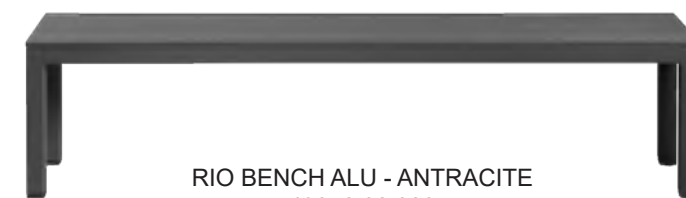

Lyze Teak

Tubular aluminum frame • Teak seat • Stainless steel mesh back rest • E-coated powder coat finish

MSRP: \$1530 EA. **SELL PRICE: \$995 EA.**

Armchair Pg.15, Lounge Pg.131

WHITE + TEAK
615T-23-82

Rio Bench ALU

An informal idea for enjoying convivial moments outdoors. Rio Bench echoes the characteristic slats of the extendable Rio table • aluminum powder coated frame and seat • Adjustable height feet

MSRP: \$900 EA. **SELL PRICE: \$720 EA.**

Tables Pg.74

RIO BENCH ALU - BIANCO
49053.00.000

RIO BENCH ALU - ANTRACITE
49052.02.000

RIO BENCH ALU - TORTORA
49059.10.000

Sid Bench

Aluminum wood look slats • Aluminum frame and legs

MSRP: \$1530 EA. **SELL PRICE: \$995 EA.**

Find other Sid products
Armchair Pg.18,
Side Chair Pg.39,
Bar/Counter Stool Pg.59,
Backless Bar/Counter Pg.62,
Picnic Tables Pg.70,
Tables Pg.73, Table Tops Pg.97,
Lounge Pg.133