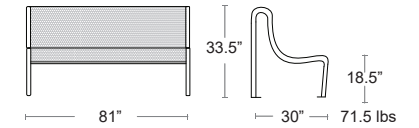

COMPLEMENTS

Hand Sanitizer Dispenser

Steel construction • Hands free foot pump
Can be bolted down • Hardware not included

MSRP: $1600 EA.

SELL PRICE: **$1040 EA.**

Hand Sanitizer Dispenser

Steel construction • Hands free foot pump
Can be bolted down • Hardware not included

MSRP: $650 EA.

SELL PRICE: **$425 EA.**

COMPLEMENTS

Valles Bench

Tubular steel frame • Perforated steel mesh seat and back
Electro galvanized steel with powder coat finish
Can be bolted down • Hardware not included

MSRP: $3710 EA. SELL PRICE: **$2410 EA.**

Valles Backless Bench

Tubular steel frame • Perforated mesh seat
Electro galvanized steel with powder coat finish
Can be bolted down • Hardware not included

MSRP: $3200 EA. SELL PRICE: **$2080 EA.**

Omega Bike Rack

Steel • Electrolyte zinc plated and powder coat finish
Can be bolted down • Hardware not included

MSRP: $650 EA. SELL PRICE: **$425 EA.**

GLOSSY SILVER
U201

Ecosens Bench

Steel frame • Recycled Poly Plank seat and back
Ferrus treatment and silver polyester powder coat finish
Can be bolted down • Hardware not included

MSRP: $3240 EA. SELL PRICE: **$2100 EA.**

Litter Bin Pg.154

Clash Stand Up Ashtray

Galvanized steel and stainless steel top •
Locking system
Can be bolted down • Hardware not included

MSRP: $1050 EA.

SELL PRICE: **$685 EA.**

Clash Wall Mount Ashtray

Galvanized steel & stainless steel top
Locking system • Wall mount

MSRP: $730 EA.

SELL PRICE: **$475 EA.**