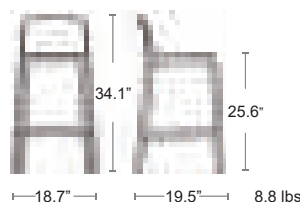

Faro Mini **NARDI CATAS**
YOUR OUTDOOR LIVING MADE IN ITALY

Uniformly colored fiberglass polypropylene resins with UV additives

Matte finish • Non-slip feet • Recyclable resin
MSRP: $250 EA. SELL PRICE: **$170 EA.**
Riva Armchair Pg.28, Riva Side Chair Pg.48

ROSSO
40347.07.000