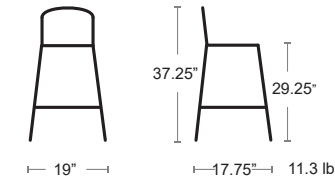

RED
65029-RED