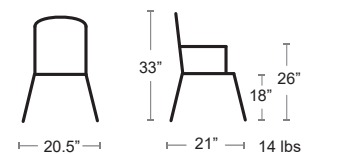

ARM CHAIRS

Tubular aluminum frame • Textilene sling seat and back • E-coated powder coat finish

MSRP: $920 EA. SELL PRICE: $600 EA.

Lounge Pg.131

ARM CHAIRS

Tubular aluminum frame • All-Weather Wicker seat and back

MSRP: $710 EA. SELL PRICE: $460 EA.

Side Chair Pg.38, Bar/Counter Stool Pg.57

Resin frame with slats • UV Protected

Seat and Back cushion included, choose your cushion color below

MSRP: $800 EA. SELL PRICE: $520 EA.

Tubular steel frame • Wrought Iron seat and back • E-coated powder coat finish

MSRP: $680 EA. SELL PRICE: $440 EA.

Side Chair Pg.37, Bar Stool Pg.54

Aria Cushions

INCLUDED WITH FRAME 2 piece cushion set with Velcro straps

Square Tubular Frame • Teak slat seat & steel slat back • E-coated powder coat finish

MSRP $640 EA. SELL PRICE: $410 EA.