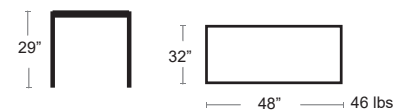

TABLES: DINING & BAR HEIGHT

Nova Tables 48"x32"

Solid steel top • Square steel legs • E-coated powder coat finish • Self Leveling

48" x 32" Bar

MSRP: $1910 EA.

SELL PRICE: **$1240 EA.**

WHITE
894-23

IRON
894-22

BRONZE
894-41

48" x 32" Dining

MSRP: $1460 EA.

SELL PRICE: **$950 EA.**

WHITE
854-23

BRONZE
854-41

IRON
854-22

Nova Square Tables 36"

Solid steel top • Square steel legs • E-coated powder coat finish • Self Leveling

36" Square Bar

MSRP: $1910 EA.

SELL PRICE: **$1240 EA.**

IRON
892-22

BRONZE
892-41

WHITE
892-23

WHITE
859-23

BRONZE
859-41

IRON
859-22

36" Square Dining

MSRP: $1400 EA.

SELL PRICE: **$910 EA.**

TABLES: DINING & BAR HEIGHT

Nova Square Tables 32"

Solid steel top • Square steel legs • E-coated powder coat finish • Self Leveling

32" Square

MSRP: $700 EA.

SELL PRICE: **$460 EA.**

IRON
857-22

WHITE
857-23

BRONZE
857-41

BRONZE
891-41

IRON
891-22

WHITE
891-23

32" Square Bar

MSRP: $1800 EA.

SELL PRICE: **$1170 EA.**

Nova 28" Square

MSRP: $680 EA.

SELL PRICE: **$440 EA.**

IRON
858-22

BRONZE
858-41

WHITE
858-23