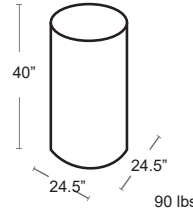

COMPLEMENTS

Doria Recycle Litter Bin

Steel • E-coated powder coat finish • 3 different 20 gallon compartments
Can be bolted down Hardware not included

MSRP: $5700 EA.   SELL PRICE: **$3700 EA.**

BLACK OXIRON/STAINLESS STEEL
U686

COMPLEMENTS

Dado Litter Bin With Rubbermaid Liner

Steel • E Coated powder coat finish
Can be bolted down • Hardware not included

MSRP: $3720 EA.   SELL PRICE: **$2420 EA.**

886+OR3567-G

Dara Litter Bin With Ashtray / Snuffer Large

Steel • 51 gal capacity • Can be bolted down • Hardware not included

MSRP: $5200 EA.   SELL PRICE: **$3380 EA.**

STEEL GREY
U694L

Deployee Litter Bin

Steel top and bottom • Mesh steel sides • E-coated powder coat finish
37 gallon capacity

Can be bolted down • Hardware not included
MSRP: $3230 EA.   SELL PRICE: **$2100 EA.**

JET BLACK / ALUMINUM
U638

Ecosens Litter Bin

Steel frame with Ferrus treatment,
Silver polyester powder coated finish • 100% Recycled poly planks front
and back.

2 x 20 gallon compartments

MSRP: $4200 EA.   SELL PRICE: **$2730 EA.**

Bench Pg.157

RECYCLED POLY &
SILVER RAL 9006
U662

Dara Litter Bin With Ashtray / Snuffer Medium

Steel • 25 gal capacity • Can be bolted down • Hardware not included

MSRP: $2600 EA.   SELL PRICE: **$1690 EA.**

STEEL GREY
U694S