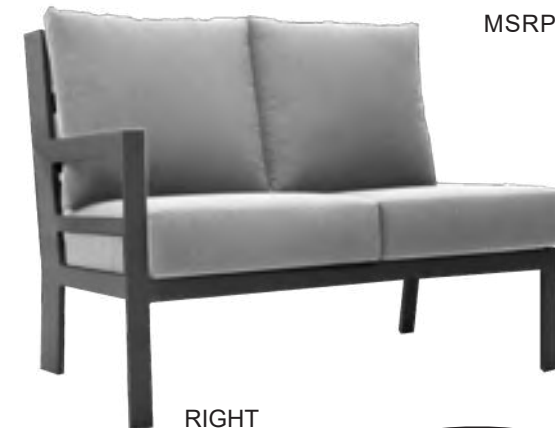

City View Right & Left Module

MSRP: $2400 EA. SELL PRICE: **$1560 EA.**

Select Custom Color Sunbrella Cushions or Replacement Volt Silver Cushion Set Sold Separately

MSRP: $1200 EA. SELL PRICE: **$600 EA.**

RIGHT
CITYVIEW-02R