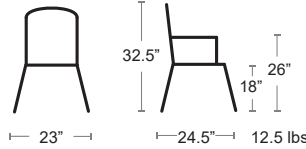

ARM CHAIRS

Ronda 2.0 **emu** MADE IN ITALY

Tubular steel frame • Extended steel mesh seat and back • E-coated powder coat finish
MSRP: $470 EA. SELL PRICE: $300 EA.
Side Chair Pg.43, Bar/Counter Stool Pg.59

Africa **VONDOM** MADE IN SPAIN

Tubular resin and fiberglass frame • Solid seat and back • UV Protected
MSRP: $460 EA. SELL PRICE: $300 EA.
Side Chair Pg.45, Bar Stool Pg.63

Ronda Heavy Duty **emu** MADE IN ITALY

Tubular steel frame with stretcher bar • Steel mesh seat and back • E-coated powder coat finish
MSRP: $440 EA. SELL PRICE: $290 EA.
Side Chair Pg.44, Bar/Counter Stool Pg.54

ARM CHAIRS

Croisette Arm Chair **SERRALUNGA CATAS** MADE IN ITALY

Stackable monobloc chair made of fiberglass reinforced polypropylene.
With its simple clean lines it is suitable for living/dining areas in contract applications. UV Protected.

MSRP: $440 EA. SELL PRICE: $290 EA.

Side Chair Pg.43

Marco Sling MADE IN CHINA

Square tubular aluminum powder coated frame • Batyline seat and back • Polywood Armrests
MSRP: $430 EA. SELL PRICE: $280 EA.
Side Chair Pg.42, Bar Stool Pg.60/61, Tables Pg.89