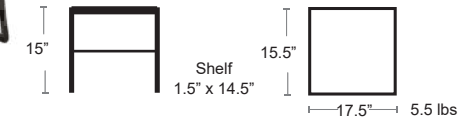

CAFFE
40048.05.000