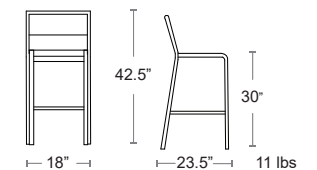

BAR STOOLS

Coupoles Bar

Tubular steel frame • Cut design steel seat and back • E-coated powder coat finish

MSRP: \$740 EA. SELL PRICE: \$480 EA.

Side Chair Pg.41

CURRY YELLOW
442-62

IRON
442-22

WHITE
442-23