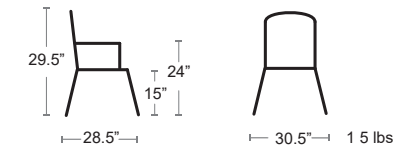

Tubular steel frame • Steel mesh seat and back • E- Coated powder coat finish

BLACK
524-24

NEW
BRONZE
524-41

WHITE
524-23

CEMENT
524-73

MSRP: \$1030 EA.

SELL PRICE: \$670 EA.

Carousel Lounge