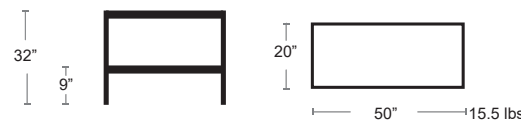

CITYVIEW-415

City View Tables

Welded powder coated aluminum frame • Parallel rectangular perforations for drainage

Console Table

MSRP: \$840 EA. SELL PRICE: **\$550 EA.**

CITYVIEW-2050T

Rectangle Coffee Table