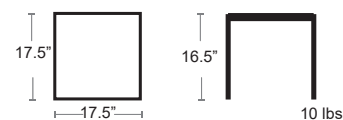

LOUNGE

Star Love Seat

Tubular steel frame • Steel slat seat and back • E-coated powder coat finish
MSRP: $2300 EA. SELL PRICE: **$1500 EA.**

Armchair Pg.20,
Side Chair Pg.40,
Bar/Counter Stool Pg.57,
Tables Pg.75

LOUNGE

Lyze Lounge Teak

Tubular aluminum frame • Teak seat • Stainless steel mesh back rest • E-coated powder coat finish

MSRP: $2230 EA. SELL PRICE: **$1450 EA.**

Armchair Pg.15,
Side Chair Pg.34,

Star Lounge

Tubular steel frame • Steel slat seat and back • E-coated powder coat finish
MSRP: $1130 EA. SELL PRICE: **$735 EA.**

Holly Chaise

Tubular aluminum frame • Hidden wheels • Textilene fabric sea and back • E coated powder coat finish

MSRP: $2230 EA. SELL PRICE: **$1450 EA.**

Armchair Pg.16,

Star Snack Table

Steel construction • E-coated powder coat finish
MSRP: $1130 EA. SELL PRICE: **$735 EA.**

Star Side Table

Steel construction • E-coated powder coat finish
MSRP: $620 EA. SELL PRICE: **$400 EA.**

Holly High Table

Aluminum • E-coated powder coat finish
MSRP: $840 EA. SELL PRICE: **$545 EA.**