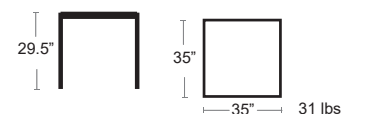

TABLES: DINING & BAR HEIGHT

Arc En Ciel 44"x28"

Solid steel top table and legs • E-coated powder coat finish • Folding

MSRP: $940 EA. SELL PRICE: $610 EA.

Side Chair Pg.45, Bistro Set Pg. 159

TABLES: DINING & BAR HEIGHT

Wood Textured Table 35"x59"

Wood textured polypropylene and fiberglass table, requires assembly.
UV Protected with anti-static and antioxidant additives to resist dust and deterioration.

MSRP: $690 EA. SELL PRICE: $450 EA.

Arc En Ciel Round 32"

Solid steel top table and legs • E-coated powder coat finish • Folding

MSRP: $640 EA. SELL PRICE: $415 EA.

Wood Textured Table 35" Square

Wood textured polypropylene and fiberglass table, requires assembly.
UV Protected with anti-static and antioxidant additives to resist dust and deterioration.

MSRP: $510 EA. SELL PRICE: $330 EA.

Arc En Ciel 20"x28"

Solid steel top table and legs • E-coated powder coat finish • Folding

MSRP: $570 EA. SELL PRICE: $370 EA.