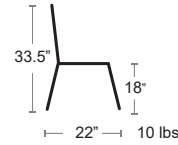

Marco Sling

Square tubular aluminum powder coated frame • Batyline seat and back

MSRP: $430 EA. SELL PRICE: **$280 EA.**

Arm Chair Pg.23, Bar Stool Pg.60/61, Tables Pg.89