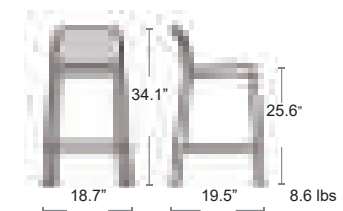

BAR STOOLS

Net Bar **NARDI CATAS**
YOUR OUTDOOR LIVING
Uniformly colored fiberglass polypropylene resins with UV additives

Matte finish • Non-slip feet • Recyclable resin
MSRP: $290 EA. **SELL PRICE: $210 EA.**

Armchair Pg.25, Bit Side Chair Pg.46, Lounge Pg.140-143

Trill Bar **NARDI CATAS**
YOUR OUTDOOR LIVING
Uniformly colored fiberglass polypropylene resins with UV additives

Matte finish • Non-slip feet • Recyclable resin
MSRP: $280 EA. **SELL PRICE: $190 EA.**

Armchair Pg.26, Side Chair Pg.47

BAR STOOLS

Lido Bar **NARDI CATAS**
YOUR OUTDOOR LIVING

Uniformly colored fiberglass polypropylene resins with UV additives

Matte finish • Non-slip feet • Recyclable resin
MSRP: $250 EA. **SELL PRICE: $170 EA.**

Bora Armchair Pg.28, Bora Side Chair Pg.48

Lido Mini **NARDI CATAS**
YOUR OUTDOOR LIVING

Uniformly colored fiberglass polypropylene resins with UV additives

Matte finish • Non-slip feet • Recyclable resin
MSRP: $250 EA. **SELL PRICE: $170 EA.**

Bora Armchair Pg.28, Bora Side Chair Pg.48