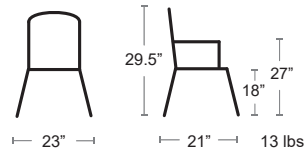

ARM CHAIRS

Ronda 2.0 **emu** MADE IN ITALY

Tubular steel frame • Extended steel mesh seat and back • E-coated powder coat finish
MSRP: $470 EA. SELL PRICE: $300 EA.
Side Chair Pg.43, Bar/Counter Stool Pg.59

Africa **VONDOM** MADE IN SPAIN

Tubular resin and fiberglass frame • Solid seat and back • UV Protected
MSRP: $460 EA. SELL PRICE: $300 EA.
Side Chair Pg.45, Bar Stool Pg.63

Ronda Heavy Duty **emu** MADE IN ITALY

Tubular steel frame with stretcher bar • Steel mesh seat and back • E-coated powder coat finish
MSRP: $440 EA. SELL PRICE: $290 EA.
Side Chair Pg.44, Bar/Counter Stool Pg.54

ARM CHAIRS

Croisette Arm Chair **SERRALUNGA CATAS** MADE IN ITALY

Stackable monobloc chair made of fiberglass reinforced polypropylene.
With its simple clean lines it is suitable for living/dining areas in contract applications. UV Protected.

MSRP: $440 EA. SELL PRICE: $290 EA.

Side Chair Pg.43

Marco Sling MADE IN CHINA

Square tubular aluminum powder coated frame • Batyline seat and back • Polywood Armrests
MSRP: $430 EA. SELL PRICE: $280 EA.
Side Chair Pg.42, Bar Stool Pg.60/61, Tables Pg.89