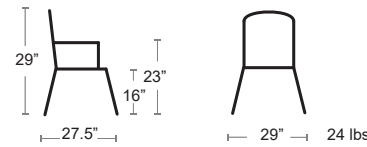

Star Lounge

Tubular steel frame • Steel slat seat and back • E-coated powder coat finish
MSRP: \$1130 EA. SELL PRICE: **\$735 EA.**

BRONZE
165-41

DARK GREEN
165-75

Holly Chaise

Tubular aluminum frame • Hidden wheels • Textilene fabric sea and back • E coated powder coat finish