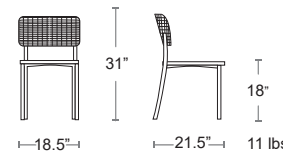

Lyze Teak

Tubular aluminum frame • Teak seat • Stainless steel mesh back rest • E-coated powder coat finish

MSRP: \$1530 EA. **SELL PRICE: \$995 EA.**

Armchair Pg.15, Lounge Pg.131

WHITE + TEAK
615T-23-82

Rio Bench ALU

An informal idea for enjoying convivial moments outdoors. Rio Bench echoes the characteristic slats of the extendable Rio table • aluminum powder coated frame and seat • Adjustable height feet