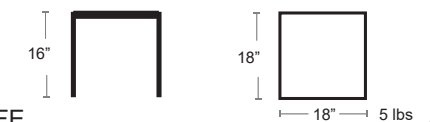

ANTRACITE
40050.02.000

BIANCO
40050.00.000

CAFFE
40050.05.000

Alfa/Omega Lounger
Pg. 138

COMPLEMENTS

SERRALUNGA **CATAS** 

Lady Jane Floor Lamp

Lacquered surface specially engraved to create an astonishing effect of light and shade that is one of a kind. The Lady Jane floor lamps are over 2 metres high and are awe-inspiring, theatrical objects.