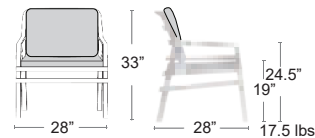

ARM CHAIRS

Tubular aluminum frame • Textilene sling seat and back • E-coated powder coat finish

MSRP: $920 EA. SELL PRICE: $600 EA.

Lounge Pg.131

ARM CHAIRS

Tubular aluminum frame • All-Weather Wicker seat and back

MSRP: $710 EA. SELL PRICE: $460 EA.

Side Chair Pg.38, Bar/Counter Stool Pg.57

Resin frame with slats • UV Protected

Seat and Back cushion included, choose your cushion color below

MSRP: $800 EA. SELL PRICE: $520 EA.

Tubular steel frame • Wrought Iron seat and back • E-coated powder coat finish

MSRP: $680 EA. SELL PRICE: $440 EA.

Side Chair Pg.37, Bar Stool Pg.54

Aria Cushions

INCLUDED WITH FRAME 2 piece cushion set with Velcro straps

Square Tubular Frame • Teak slat seat & steel slat back • E-coated powder coat finish

MSRP $640 EA. SELL PRICE: $410 EA.