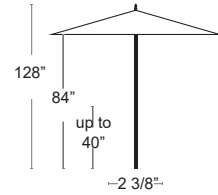

SHADE

Ocean Master MAX - Cantilever 10' SQ

Polished aluminum frame • Offset pole • Single vent • Market cut canopy • Sunbrella Marine Grade fabric
Crank telescoping lift system • All parts are replaceable

MSRP: $21000 EA. SELL PRICE: **$12870 EA.**

Bay Master MAX 13' Square

Brushed aluminum frame • Center pole and stem • Single vent • Market cut canopy
Sunbrella Marine Grade fabric • Manual lift with easy grip handle
All parts are replaceable

MSRP: $10600 EA. SELL PRICE: **$6900 EA.**

Bay Master MAX 10' Square

Brushed aluminum frame • Center pole and stem • Single vent • Market cut canopy
Sunbrella Marine Grade fabric • Manual lift with easy grip handle
All parts are replaceable

MSRP: $8300 EA. SELL PRICE: **$5400 EA.**

SHADE

MAX G Base fits with MAX collection umbrellas • Galvanized steel plates • Rounded corners
Each single plate is 1/2" Thick
Stem comes with MAX umbrella, not base

QUAD STACK
36" SQUARE, 800 lbs
GV36SQ4 QUAD
MSRP: $10200 EA.
SELL PRICE: **$6600**

TRIPLE STACK
36" SQUARE, 600 lbs
GV36SQ3 TRIPLE
MSRP: $8000 EA.
SELL PRICE: **$5200**

DOUBLE STACK
36" SQUARE, 400 lbs
GV36SQ2 DOUBLE
MSRP: $5800 EA.
SELL PRICE: **$3800**

SINGLE 36" SQUARE,
200 lbs
GV36SQ
MSRP: $3600 EA.
SELL PRICE: **$2400**

MAX On Ground Mount

To be used on existing cement surfaces
9"X9" stainless steel • Mounting hardware included
MSRP: $1800 EA.
SELL PRICE: **$1170**

MAX In Ground Mount

To be used on new cement only • Stainless steel
MSRP: $1480 EA.
SELL PRICE: **$960**