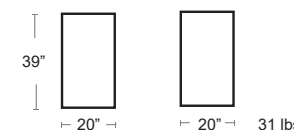

MSRP: \$1240 EA. SELL PRICE: **\$800 EA.**

ANTRACITE
41451A

PLANTERS

Sipario 3

NARDI **CATAS**
YOUR OUTDOOR LIVING

Modular Partition wall system • Polypropylene resin • Self watering planter • UV Protected