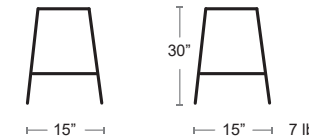

BLACK
148-24

BAR STOOLS

Side Chair Pg.38

Anna Backless Bar

Side Chair Pg.39

ALUMINUM
1206-00

Square tubular aluminum frame and seat
 Lacquered clear coat
 MSRP: \$630 EA. SELL PRICE: \$410 EA.

CUSTOMIZE YOUR ANNA STOOL
 188 DIFFERENT COLOURS
 Brushed aluminum powder coated in an available RAL colour
 Special Order
 MSRP: \$880 EA. SELL PRICE: \$570 EA.