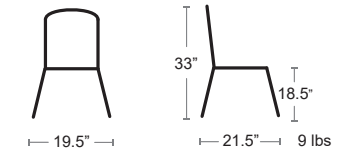

ROSSO
40245.07.000

BIANCO
40245.00.000

AGAVE
40245.16.000

ANTRACITE
40245.02.000

TORTORA
40245.10.000

Arm Chair Pg.29, Faro Bar/Counter Stool Pg.66
See in stock cushions Pg.49

Bora Bistrot

Uniformly colored fiberglass polypropylene resins with UV additives •