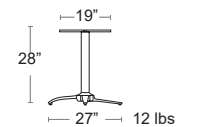

TABLES: TOPS & BASES

Fiore Bar Height
See Table Top & Base Fit Guide Pg.100
Cast Aluminum – Powder Coated + Specially Treated for High Salinity Environments
MSRP: $300 EA. **SELL PRICE: $200 EA.**

TABLES: TOPS & BASES

Scudo Tilt Double Dining Height
See Table Top & Base Fit Guide Pg.100
Cast Aluminum – Powder Coated + Specially Treated for High Salinity Environments • Tilt top
MSRP: $470 EA. **SELL PRICE: $305 EA.**

Trail T-Base Double Dining Self Leveling

See Table Top & Base Fit Guide Pg.100
The linear, clean design and concealed components complement a robust construction for use in any setting.
Zinc plated powder coated steel.
MSRP: $500 EA. **SELL PRICE: $325 EA.**

Say goodbye to wobbly tables!
NOROCK's award-winning bases use a simple mechanical system with four pivoting legs that are interconnected in such a way that they must reach an average weight loading on all four feet. When a table is placed on an uneven surface the feet will move until all feet reach a state of equilibrium or more simply, a state of stability.

Terrace Dining Height Self Leveling Tilt & Nest

See Table Top & Base Fit Guide Pg.100
Functional and award-winning, the Terrace's hallmark is its iconic nesting feature: Simply fold, then nest. With a special alodine coating offering great corrosion resistance and a high-quality powder coat, Terrace is suitable for both indoor and outdoor applications.
MSRP: $430 EA. **SELL PRICE: $280 EA.**

Frasca Maxi Dining Height

See Table Top & Base Fit Guide Pg.100
Cast Aluminum – Powder Coated + Specially Treated for High Salinity Environments
MSRP: $490 EA. **SELL PRICE: $320 EA.**

Esplanade Dining Height Self Leveling