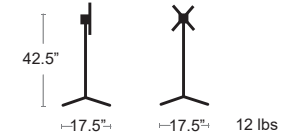

ADD NET \$30 FOR UMBRELLA HOLE
See Table Top & Base Fit Guide Pg.100

TABLES: TOPS & BASES

Frasca Tilt Bar Height 

NARDI CATAS  YOUR OUTDOOR LIVING MADE IN ITALY

See Table Top & Base Fit Guide Pg.100
Cast Aluminum – Powder Coated + Specially Treated for High Salinity Environments • Tilt top
MSRP: \$390 EA. SELL PRICE: **\$255 EA.**