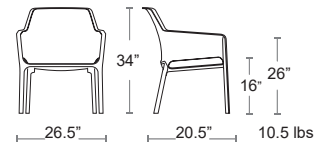

ANTRACITE
40327.02.000