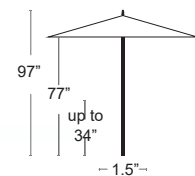

Bay Master 8.0' Square

MSRP: \$2700 EA.
SELL PRICE: **\$1755 EA.**

Bay Master 6.5' Square

MSRP: \$2000 EA.
SELL PRICE: **\$1300 EA.**

BM8.0SQ

BM6.5SQ

Bay Master 5.5' Square

Brushed aluminum frame • 1 piece brushed aluminum center pole • Single vent • Market cut canopy • Sunbrella furniture grade fabric • Ballistic nylon reinforced pockets • Manual lift with stainless steel pin • All parts are replaceable