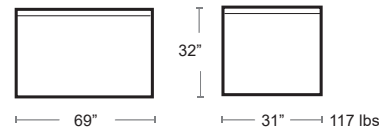

LOUNGE

Skyline Deep Seating

All weather resin wicker fish-bone weave • Powder coated aluminum frame
Includes Sunbrella cushions •

Zippered for easy cleaning • VOLT SILVER #58020-0000 • Sunbrella furniture grade fabric
Custom cushion colors available • Sunbrella Furniture Grade fabric • Allow 4-6 weeks for delivery

Skyline Sky Box

All weather resin wicker fish-bone weave • Powder coated aluminum frame • Castor wheels • Plastic liner inside box • Lockable handle

MSRP: $3600 EA. SELL PRICE: **$2340 EA.**

LOUNGE

Skyline Sofa

MSRP: $3600 EA. SELL PRICE: **$2340 EA.**

Select Custom Color Sunbrella Cushions or Replacement Volt Silver Cushion Set Sold Separately

MSRP: $1800 EA. SELL PRICE: **$900 EA.**

Skyline Long Sofa

MSRP: $5400 EA. SELL PRICE: **$3500 EA.**

Select Custom Color Sunbrella Cushions or Replacement Volt Silver Cushion Set Sold Separately

MSRP: $2700 EA. SELL PRICE: **$1350 EA.**

Skyline Love Seat

MSRP: $2600 EA. SELL PRICE: **$1690 EA.**

Select Custom Color Sunbrella Cushions or Replacement Volt Silver Cushion Set Sold Separately

MSRP: $1300 EA. SELL PRICE: **$650 EA.**