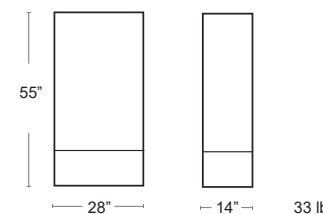

PLANTERS

Sipario 2

NARDI **CATAS**
YOUR OUTDOOR LIVING

Modular Partition wall system • Polypropylene resin • Self watering planter • UV Protected

GREEN GOOD DESIGN AWARD 2021

MSRP: $580 EA. SELL PRICE: **$380 EA.**

The Nardi Regeneration industrial program is creating a line of outdoor furniture specifically dedicated to regenerated plastic products, made of post-industrial and post-consumer polypropylene, which can in turn be recycled. The uneven colour that changes into various shades of brown is not a defect but a specific feature of recycled plastic. We call the color Terra, the natural colour of earth

Stack Mini Pg.50
Stack Maxi Pg.67
Combo Tables Pg.93
Sipario 1 Pg.180
Sipario Vaso Pg.182