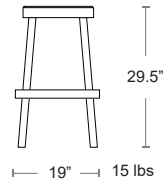

Square tubular aluminum frame • Wood look aluminum slat seat and back

MSRP: \$680 EA. SELL PRICE: \$440 EA.

ADD NET \$40 FOR COUNTER HEIGHT

Find other Sid products
Armchair Pg.18,
Bench Pg.34,
Side Chair Pg.39,
Backless Bar/Counter Pg.62,
Picnic Tables Pg.70,
Tables Pg.73, Table Tops Pg.97,
Lounge Pg.133

MSRP: \$620 EA. SELL PRICE: **\$390 EA.**
 ADD NET \$40 FOR COUNTER HEIGHT
 Side Chair Pg.40

IRON
657-22

BAR STOOLS

Marco Polywood Bar With Arms

Square tubular aluminum powder coated frame • Polywood seat, back and armrests