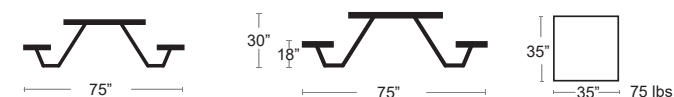

TABLES: DINING & BAR HEIGHT

Sid Picnic Table ADA

Aluminum wood look table top and bench, black aluminum frame and legs

Find other Sid products
Armchair Pg.18,
Bench Pg.34,
Side Chair Pg.39,
Bar/Counter Stool Pg.59,
Backless Bar/Counter Pg.62,
Tables Pg.73, Table Tops Pg.97,
Lounge Pg.133

MSRP: $8400 EA. SELL PRICE: **$5500 EA.**

TABLES: DINING & BAR HEIGHT

Plus 4 220 Extension Table

Press-formed steel top and steel legs • E-coated powder coat finish

MSRP: $4600 EA. SELL PRICE: **$3000 EA.**

Sid Picnic Table Large & Small

Aluminum wood look table top and bench, black aluminum frame and legs

MSRP: $8400 EA. SELL PRICE: **$5500 EA.**
Large - 1821-22-404

MSRP: $7300 EA. SELL PRICE: **$4700 EA.**
Small - 1820-22-404

Plus 4 220 Extension Table

Press-formed steel top and steel legs • E-coated powder coat finish

MSRP: $6800 EA. SELL PRICE: **$4420 EA.**

Sid Picnic Table Cluster

Aluminum wood look table top and bench, black aluminum frame and legs

MSRP: $5800 EA. SELL PRICE: **$3800 EA.**

Plus 4 160 Extension Table

Press-formed steel top and steel legs • E-coated powder coat finish

MSRP: $5980 EA. SELL PRICE: **$3890 EA.**