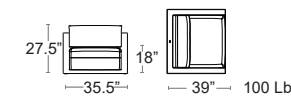

LOUNGE

Cannolè

The Cannolè seating system has a fully MIG welded structure made up of internally and externally galvanized steel tubes with a powder coat finish. The seat is a galvanized rod grid welded on a rod frame. The legs are made of tubular steel. All Cannolè cushions are made of polyurethane rubber with a layer of polyester fiber resin added, all packaged in a waterproof polyamide pillowcase.

Black Frame with Small Weft Grey 900/77 Cushions

1082-24+
1083-24+C900/71

Love Seat
MSRP: $8200
SELL PRICE: **$5300**

Arm Chair
MSRP: $4400
SELL PRICE: **$2900**

1080-24+C900/71

Pouf
MSRP: $2000
SELL PRICE: **$1300**

1085-24+C900/71

1087-24

Round Table
MSRP: $2000
SELL PRICE: **$1300**

1088-24

Round Side Table
MSRP: $1400
SELL PRICE: **$900**

LOUNGE

Gatsby Modular

Inspired by Art Deco Lighting
Made of polyethylene resin by rotational molding. 100% Recyclable. Suitable for indoor and outdoor use.
Cushions Siesta 1812

Circular Armless Module
MSRP: $6250
SELL PRICE: **$4070**

ANTRACITE 54407

Arm Chair
MSRP: $5680
SELL PRICE: **$3700**

ANTRACITE 54403

Right Module
MSRP: $5080
SELL PRICE: **$3300**

ANTRACITE 54405

Left Module
MSRP: $5080
SELL PRICE: **$3300**

ANTRACITE 54406

Armless Module
MSRP: $4740
SELL PRICE: **$3100**

ANTRACITE 54404

Pouf
MSRP: $2730
SELL PRICE: **$1780**

ANTRACITE 54408