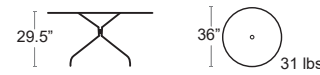

BRONZE
813-41

IRON
813-22

BLACK
813-24

TABLES: DINING & BAR HEIGHT

Cambi Square 36"

Steel mesh top • 1 1/4" Thick • Tubular Steel legs • E-coated powder coat finish
3 levelers and 1 adjustable foot • Umbrella hole is 1.6"