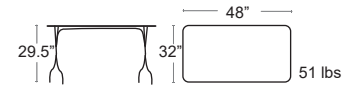

MSRP: \$1560 EA. SELL PRICE: \$1010 EA.

IRON
837-22

BRONZE
837-41

CEMENT
837-73

TABLES: DINING & BAR HEIGHT

Solid Square 32"

Solid steel top • 1 1/2" Thick • Tubular Steel legs • E-coated powder coat finish
3 levelers and 1 adjustable foot • Umbrella hole is 1.6"