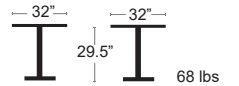

MSRP: \$1460 EA. SELL PRICE: **\$950 EA.**

IRON
473K-22

BRONZE
473K-41

CEMENT
473K-73

Table System Square 24"   

Solid steel top • Tubular steel legs • Tilt top • E-coated powder coat finish • Beveled edge table top