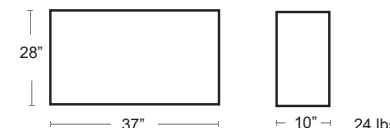

Vaso Rectangallore SERRALUNGA

Rotational molded resin planter • UV Protected • Can handle -40C to +40C
• Suitable for both outdoor and indoor use

MSRP: $500 EA. SELL PRICE: **$325 EA.**