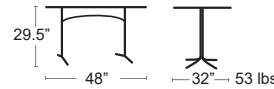

MSRP: \$1800 EA. SELL PRICE: **\$1170 EA.**

IRON
1133-22

BRONZE
1133-41

TABLES: DINING & BAR HEIGHT

Lock Square - Bar Height 32"   

Solid steel top • 1.5" Thick • Trumpet steel weighted base • Hole in base to accommodate a lock