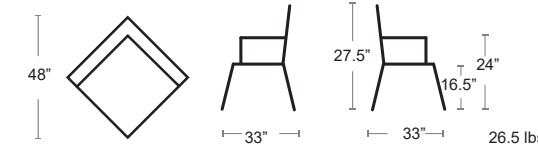

URBAN-02R

URBAN-02L

Urban Corner Module

MSRP: \$1800 EA. SELL PRICE: **\$1170 EA.**

Select Custom Color Cushions or Replacement Sunbelievable Venus Steel Set Sold Separately

MSRP: \$1080 EA. SELL PRICE: **\$540 EA.**