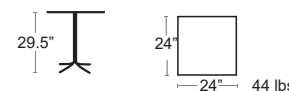

TABLES: DINING & BAR HEIGHT

Table System 48"x32"

Solid steel top • Tubular steel legs • Tilt top • E-coated powder coat finish • Beveled edge table top

MSRP: $1800 EA. SELL PRICE: **$1170 EA.**

TABLES: DINING & BAR HEIGHT

Lock Square - Bar Height 32"

Solid steel top • 1.5" Thick • Trumpet steel weighted base • Hole in base to accommodate a lock

E-coated powder coat finish • 68 lbs

MSRP: $1700 EA. SELL PRICE: **$1100 EA.**

Table System Square 32"

Solid steel top • Tubular steel legs • Tilt top • E-coated powder coat finish • Beveled edge table top

MSRP: $1480 EA. SELL PRICE: **$960 EA.**

Lock Square 32"

Solid steel top • 1.5" Thick • Trumpet steel weighted base • Hole in base to accommodate a lock

E-coated powder coat finish • 68 lbs

MSRP: $1460 EA. SELL PRICE: **$950 EA.**

Table System Square 24"

Solid steel top • Tubular steel legs • Tilt top • E-coated powder coat finish • Beveled edge table top

MSRP: $1230 EA. SELL PRICE: **$800 EA.**

Lock Square 24"

Solid steel top • 1.5" Thick • Trumpet steel weighted base • Hole in base to accommodate a lock

E-coated powder coat finish

MSRP: $1200 EA. SELL PRICE: **$780 EA.**