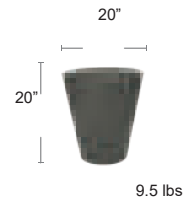

Newpot 50 SERRALUNGA

Rotational molded resin planter • UV Protected • Can handle -40C to +40C
• Suitable for both outdoor and indoor use
MSRP: $400 EA. SELL PRICE: **$260 EA.**

ANTRACITE
NEWPOT50-ANT