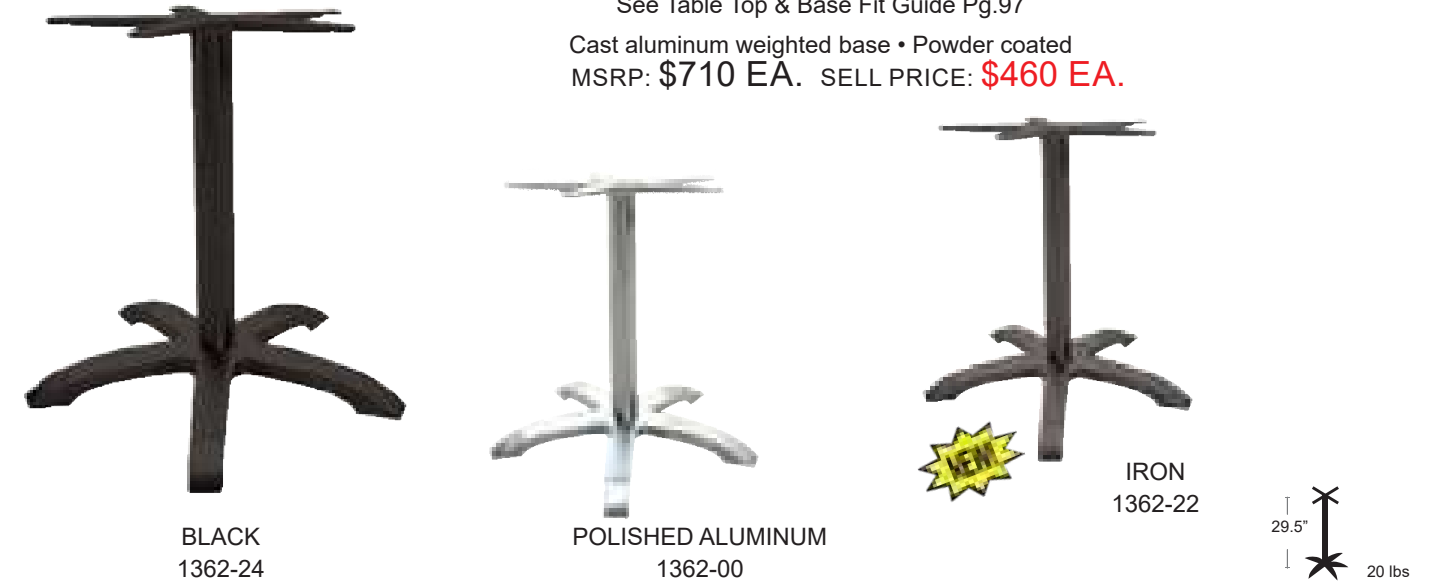

TABLES: TOPS & BASES

Zak Double Bar Height Base emuamericas

See Table Top & Base Fit Guide Pg.97

Cast aluminum weighted base • Powder coated
MSRP: \$640 EA. SELL PRICE: **\$415 EA.**

TABLES: TOPS & BASES

Zak Dining Height 5 Prong Base emuamericas

See Table Top & Base Fit Guide Pg.97

Cast aluminum weighted base • Powder coated
MSRP: \$710 EA. SELL PRICE: **\$460 EA.**

Zak Bar Height Base emuamericas

See Table Top & Base Fit Guide Pg.97

Cast aluminum weighted base • Powder coated
MSRP: \$520 EA. SELL PRICE: **\$340 EA.**