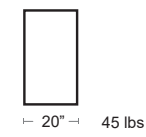

PLANTERS

Adan Large Planter VONDOM®

Rotational molded resin planter • UV Protected • Can handle -40C to +40C
Suitable for both outdoor and indoor use • Holds 19 Gallons
MSRP: $3340 EA. **SELL PRICE: $2170 EA.**

Table Pg.145
Adan Small Planter Pg.179

Faz Wall VONDOM®

Rotational molded resin planter • UV Protected • Can handle -40C to +40C
• Suitable for both outdoor and indoor use • Holds 38.25 Gallons
MSRP: $1900 EA. **SELL PRICE: $1240 EA.**

Muro VONDOM®

Rotational molded resin planter • UV Protected • Can handle -40C to +40C • Suitable for both
outdoor and indoor use • Holds 24 Gallons
MSRP: $1780 EA. **SELL PRICE: $1160 EA.**