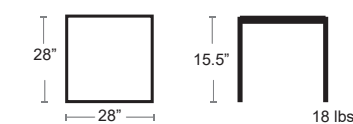

LOUNGE

Como Lounge

Tubular steel frame and seat • Stainless steel lattice back rest • E-coated powder coat finish
Cushion included 900/50 - Black Brown

Side Chair Pg.35

Como Love Seat

MSRP: $5400 EA.

SELL PRICE: $3510 EA.

Como Lounge Chair

MSRP: $2960 EA.

SELL PRICE: $1920 EA.

Como Side Table

Solid steel frame and Top • E-coated powder coat finish

MSRP: $1200 EA. SELL PRICE: $780 EA.

LOUNGE

Darwin Love Seat

Tubular steel frame • Steel mesh seat and back • E- Coated powder coat finish

MSRP: $2550 EA.

SELL PRICE: $1660 EA.

Armchair Pg.21,
Side Chair Pg.14,
Bar/Counter Stool Pg.58,
Tables Pg.84/85

Darwin Lounge

Tubular steel frame • Steel mesh seat and back • E- Coated powder coat finish

MSRP: $1030 EA.

SELL PRICE: $670 EA.

Carousel Lounge

Tubular aluminum frame • Full woven synthetic rope back • E-coated powder coat finish
Cushion included 900/77 Small Weft Weave Grey

MSRP: $3570 EA. SELL PRICE: $2320 EA.

Lounge Pg.15

Darwin Side Table

Tubular steel frame • Solid steel Top • E- Coated powder coat finish

MSRP: $970 EA.

SELL PRICE: $630 EA.