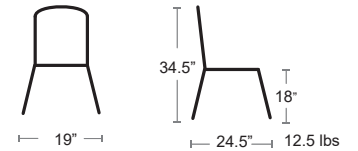

SIDE CHAIRS

Riviera MADE IN ITALY

Tubular steel frame • Wrought Iron seat and back • E-coated powder coat finish

MSRP: $800 EA. SELL PRICE: **$520 EA.**

Lounge Pg.132, Bar Stool Pg.54,

SIDE CHAIRS

Sole HD MADE IN ITALY

HEAVY DUTY Tubular steel frame • Steel mesh seat and back • E-coated powder coat finish

MSRP: $650 EA. SELL PRICE: **$420 EA.**

Armchair Pg.18

Thor Teak MADE IN ITALY

Tubular steel frame • Solid Teak seat • E-coated powder coat finish

MSRP: $780 EA. SELL PRICE: **$500 EA.**

Backless Bar Stool Pg.55

Apero MADE IN ITALY

Tubular steel frame • Wrought Iron seat and back • E-coated powder coat finish

MSRP: $620 EA. SELL PRICE: **$400 EA.**

Armchair Pg.17, Bar/Counter Stool Pg.54

Topper MADE IN ITALY

Tubular steel frame • Steel mesh seat and back • E-coated powder coat finish

MSRP: $620 EA. SELL PRICE: **$400 EA.**

Armchair Pg.18