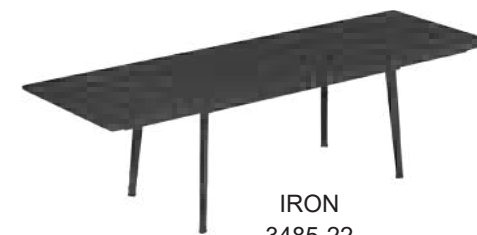

BLACK
3486-24

Sid Picnic Table Large & Small

Aluminum wood look table top and bench, black aluminum frame and legs

MSRP: \$8400 EA. SELL PRICE: **\$5500 EA.**
 Large - 1821-22-404

MSRP: \$7300 EA. SELL PRICE: **\$4700 EA.**
 Small - 1820-22-404

WALNUT WITH IRON FRAME

Plus 4 220 Extension Table

Press-formed steel top and steel legs • E-coated powder coat finish

MSRP: \$6800 EA. SELL PRICE: **\$4420 EA.**

IRON
3486-22

WHITE
3486-23

BRONZE
3486-41

Sid Picnic Table Cluster

Aluminum wood look table top and bench, black aluminum frame and legs

MSRP: \$5800 EA. SELL PRICE: **\$3800 EA.**

WALNUT WITH IRON FRAME
1830-22-404

Plus 4 160 Extension Table

Press-formed steel top and steel legs • E-coated powder coat finish

MSRP: \$5980 EA. SELL PRICE: **\$3890 EA.**

IRON
3485-22

WHITE
3485-23

BRONZE
3485-41

TABLES: DINING & BAR HEIGHT

Rimini     

63" Square Reclaimed Teak Dining Height Table - 8 Seater

Top reclaimed natural teak planks • Frame black powder coated stainless steel • 1.5" umbrella hole