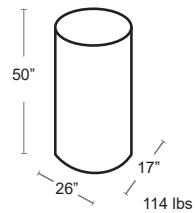

COMPLEMENTS

Doria Recycle Litter Bin

Steel • E-coated powder coat finish • 3 different 20 gallon compartments
Can be bolted down Hardware not included

MSRP: $5700 EA.   SELL PRICE: **$3700 EA.**

BLACK OXIRON/STAINLESS STEEL
U686

COMPLEMENTS

Dado Litter Bin With Rubbermaid Liner

Steel • E Coated powder coat finish
Can be bolted down • Hardware not included

MSRP: $3720 EA.   SELL PRICE: **$2420 EA.**

886+OR3567-G

Dara Litter Bin With Ashtray / Snuffer Large

Steel • 51 gal capacity • Can be bolted down • Hardware not included

MSRP: $5200 EA.   SELL PRICE: **$3380 EA.**

STEEL GREY
U694L

Deployee Litter Bin

Steel top and bottom • Mesh steel sides • E-coated powder coat finish
37 gallon capacity

Can be bolted down • Hardware not included
MSRP: $3230 EA.   SELL PRICE: **$2100 EA.**

JET BLACK / ALUMINUM
U638

Ecosens Litter Bin

Steel frame with Ferrus treatment,
Silver polyester powder coated finish • 100% Recycled poly planks front
and back.

2 x 20 gallon compartments

MSRP: $4200 EA.   SELL PRICE: **$2730 EA.**

Bench Pg.157

RECYCLED POLY &
SILVER RAL 9006
U662

Dara Litter Bin With Ashtray / Snuffer Medium

Steel • 25 gal capacity • Can be bolted down • Hardware not included

MSRP: $2600 EA.   SELL PRICE: **$1690 EA.**

STEEL GREY
U694S