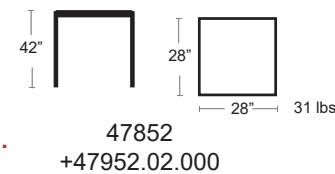

MSRP: \$910 EA.
SELL PRICE: **\$590 EA.**

Cube 80
Dining Height
MSRP: \$510 EA.
SELL PRICE: **\$330 EA.**

Cube 80
Bar Height

MSRP: \$720 EA.
SELL PRICE: **\$470 EA.**

Cube 70
Bar Height

MSRP: \$680 EA.
SELL PRICE: **\$440 EA.**