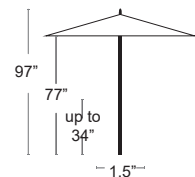

Bay Master 8.0' Square

MSRP: \$2700 EA.
SELL PRICE: **\$1755 EA.**

Bay Master 6.5' Square

MSRP: \$2000 EA.
SELL PRICE: **\$1300 EA.**

BM8.0SQ

BM6.5SQ

Bay Master 5.5' Square

Brushed aluminum frame • 1 piece brushed aluminum center pole • Single vent • Market cut canopy • Sunbrella furniture grade fabric • Ballistic nylon reinforced pockets • Manual lift with stainless steel pin • All parts are replaceable