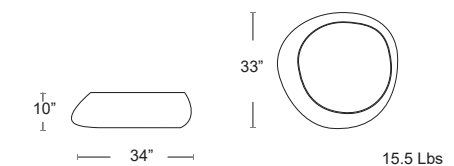

Stone Coffee Table

MSRP: $1040 EA. SELL PRICE: **$680 EA.**