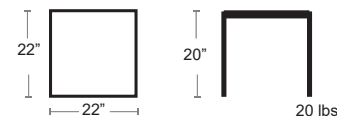

Modern Adirondack Side Table

Assembly required • Polyethylene • UV protected
MSRP: $640 EA. **SELL PRICE: $420 EA.**