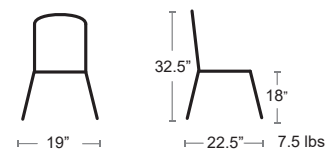

SIDE CHAIRS

Bit **NARDI CATAS**
YOUR OUTDOOR LIVING MADE IN ITALY

Uniformly colored fiberglass polypropylene resins with UV additives •

Matte finish • Non-slip feet • Recyclable resin.

MSRP: $230 EA. MSRP: $170 EA.

Net Arm Chair Pg.25, Bar Stool Pg.64, Lounge Pg.140-143

SIDE CHAIRS

Doga Bistrot **NARDI CATAS**
YOUR OUTDOOR LIVING MADE IN ITALY

Uniformly colored fiberglass polypropylene resins with UV additives •

Matte finish • Non-slip feet • Recyclable resin

MSRP: $230 EA. MSRP: $170 EA.

Arm Chair Pg.26, Lounge Pg.143/144

Flora **emuamericas**
MADE IN CHINA

Tubular aluminum frame • Solid aluminum slats seat and back • Polished aluminum

MSRP: $230 EA. SELL PRICE: $150 EA.

Sara Armchair Pg.25

Trill Bistrot **NARDI CATAS**
YOUR OUTDOOR LIVING MADE IN ITALY

Uniformly colored fiberglass polypropylene resins with UV additives •

Matte finish • Non-slip feet • Recyclable resin

MSRP: $230 EA. SELL PRICE $170 EA.

Armchair Pg.26, Bar Stool Pg.64

See in stock cushions Pg.49