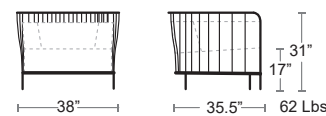

Black Frame with Small Weft Grey 900/77 Cushions

1082-24+
1083-24+C900/71

Love Seat
MSRP: \$8200
SELL PRICE: **\$5300**

Arm Chair
MSRP: \$4400
SELL PRICE: **\$2900**

1080-24+C900/71

Pouf
MSRP: \$2000
SELL PRICE: **\$1300**