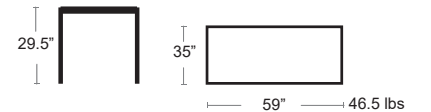

TABLES: DINING & BAR HEIGHT

Arc En Ciel 44"x28"

Solid steel top table and legs • E-coated powder coat finish • Folding

MSRP: $940 EA. SELL PRICE: $610 EA.

Side Chair Pg.45, Bistro Set Pg. 159

TABLES: DINING & BAR HEIGHT

Wood Textured Table 35"x59"

Wood textured polypropylene and fiberglass table, requires assembly.
UV Protected with anti-static and antioxidant additives to resist dust and deterioration.

MSRP: $690 EA. SELL PRICE: $450 EA.

Arc En Ciel Round 32"

Solid steel top table and legs • E-coated powder coat finish • Folding

MSRP: $640 EA. SELL PRICE: $415 EA.

Wood Textured Table 35" Square

Wood textured polypropylene and fiberglass table, requires assembly.
UV Protected with anti-static and antioxidant additives to resist dust and deterioration.

MSRP: $510 EA. SELL PRICE: $330 EA.

Arc En Ciel 20"x28"

Solid steel top table and legs • E-coated powder coat finish • Folding

MSRP: $570 EA. SELL PRICE: $370 EA.