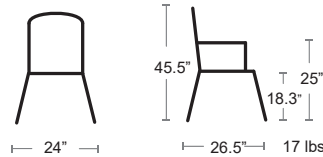

LOUNGE

Doga Side Table

Uniformly colored fiberglass polypropylene resins with UV additives

• Matte finish
MSRP: $160 EA. SELL PRICE: **$130 EA.**

Arm Chair Pg. 26
Side Chair Pg. 47

LOUNGE

Adan Table

Resin sculptural table • UV protected • Can handle -40C to +40C

MSRP: $1570 EA. SELL PRICE: **$995 EA.**

Adan Large Planter Pg. 177
Adan Small Planter Pg. 179

Delta

Tubular resin and fiberglass frame • Perforated seat and back • UV Protected
5 positions • Folding

MSRP: $340 EA. SELL PRICE: **$220 EA.**

Terramare Smart Table

Aluminum top and base, die cast aluminum connections, height adjustable

Suitable for outdoor or indoor

MSRP: $960 EA. SELL PRICE: **$625 EA.**

Aquamarina

Tubular resin and fiberglass frame • Perforated seat, back and headrest • UV Protected
4 positions • Folding head rest and chair

MSRP: $340 EA. SELL PRICE: **$220 EA.**

Ruffle Side Table

The "Ruffle" collection expresses the elegance and lightness of fabric in an iconic contemporary silhouette.

MSRP: $680 EA. SELL PRICE: **$440 EA.**