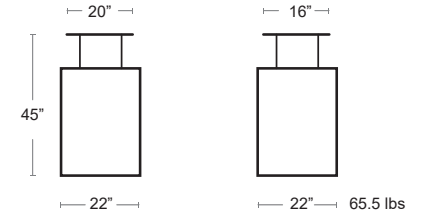

COMPLEMENTS

Doria Recycle Litter Bin

Steel • E-coated powder coat finish • 3 different 20 gallon compartments
Can be bolted down Hardware not included

MSRP: $5700 EA.   SELL PRICE: **$3700 EA.**

BLACK OXIRON/STAINLESS STEEL
U686

COMPLEMENTS

Dado Litter Bin With Rubbermaid Liner

Steel • E Coated powder coat finish
Can be bolted down • Hardware not included

MSRP: $3720 EA.   SELL PRICE: **$2420 EA.**

886+OR3567-G

Dara Litter Bin With Ashtray / Snuffer Large

Steel • 51 gal capacity • Can be bolted down • Hardware not included

MSRP: $5200 EA.   SELL PRICE: **$3380 EA.**

STEEL GREY
U694L

Deployee Litter Bin

Steel top and bottom • Mesh steel sides • E-coated powder coat finish
37 gallon capacity

Can be bolted down • Hardware not included
MSRP: $3230 EA.   SELL PRICE: **$2100 EA.**

JET BLACK / ALUMINUM
U638

Ecosens Litter Bin

Steel frame with Ferrus treatment,
Silver polyester powder coated finish • 100% Recycled poly planks front
and back.

2 x 20 gallon compartments

MSRP: $4200 EA.   SELL PRICE: **$2730 EA.**

Bench Pg.157

RECYCLED POLY &
SILVER RAL 9006
U662

Dara Litter Bin With Ashtray / Snuffer Medium

Steel • 25 gal capacity • Can be bolted down • Hardware not included

MSRP: $2600 EA.   SELL PRICE: **$1690 EA.**

STEEL GREY
U694S