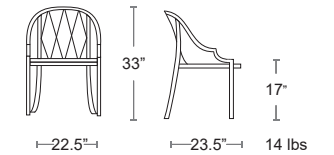

Lyze Teak

Tubular aluminum frame • Teak seat • Stainless steel mesh back rest • E-coated powder coat finish

MSRP: \$1530 EA. **SELL PRICE: \$995 EA.**

Armchair Pg.15, Lounge Pg.131

WHITE + TEAK
615T-23-82