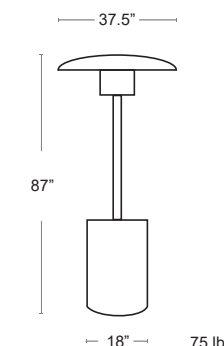

FLAME

St. Tropez

Rectangular and Square Linear Design Patio Flame Tables
All aluminum construction • Propane tank can be hidden inside the table
Stylish glass ember bed • Easy start electronic ignition • 60,000 BTU of Heat
Thermo-couple valve shuts off gas supply if flame is extinguished
Stainless steel 10"x 30" pan burner Comes complete with lid for burner and natural gas conversion kit
COVER AND GLASS WINDSCREEN INCLUDED WITH TABLE

COMPLETE SET PRICE $1847

FLAME

Tower Heater

The Quartz Tube Tower Heater brings a new look to outdoor heating. Made to withstand all commercial applications, its strengthened stainless steel (304) construction provides the durability needed all year round. • 42,000 BTU

- Heat range of up to 10' diameter • Piezo Push -button ignition
- Variable gas control valve • Standard 20 Lb and 30 Lb propane tank compatible
- 304 stainless steel body, wire mesh and hardware
- Fused tempered quartz glass • Aluminum Frame
- Larger steel reflector • Flame height adjustment control knob
- Wheels designed for easy mobility

SPECIAL SELL PRICE: $978 EA.

Hampton

Rectangular and Square Linear Design Patio Flame Tables
Rust proof aluminum • Lightweight • Weather resistant • Easy start electronic ignition
Thermo-couple valve shuts off gas supply if flame extinguished • Propane tank can be hidden inside the table Comes complete with lid for burner and natural gas conversion kit • All marine grade stainless steel pan burner with topaz glass media
COVER AND GLASS WINDSCREEN INCLUDED WITH TABLE

COMPLETE SET PRICE $1547

Commercial Patio Heater