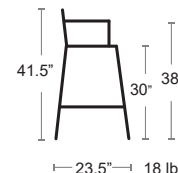

BAR STOOLS

Thor Backless Bar or Counter

Flat steel frame • Solid steel seat • E-coated powder coat finish

MSRP: $620 EA. SELL PRICE: **$390 EA.**
ADD NET $40 FOR COUNTER HEIGHT
Side Chair Pg.40

BAR STOOLS

Marco Polywood Bar With Arms

Square tubular aluminum powder coated frame • Polywood seat, back and armrests

MSRP: $530 EA. SELL PRICE: **$345 EA.**
Armchair Pg.24 Side Chair Pg.42, Tables Pg.89

Marco Sling Bar With Arms

Square tubular aluminum powder coated frame • Batyline seat and back • Polywood Armrests

MSRP: $530 EA. SELL PRICE: **$345 EA.**
Armchair Pg.23, Side Chair Pg.42, Tables Pg.89

Marco Sling Bar Armless

Square tubular aluminum powder coated frame • Batyline seat and back

MSRP: $480 EA. SELL PRICE: **$315 EA.**
Armchair Pg.23, Side Chair Pg.42, Tables Pg.89

Marco Wicker Bar With Arms

Square tubular aluminum powder coated frame • Viro wicker seat and back • Polywood Armrests

MSRP: $530 EA. SELL PRICE: **$345 EA.**
Armchair Pg.24 Side Chair Pg.42, Tables Pg.89

Marco Wicker Bar Armless

Square tubular aluminum powder coated frame • Viro wicker seat and back

MSRP: $480 EA. SELL PRICE: **$315 EA.**
Armchair Pg.24, Side Chair Pg.42, Tables Pg.89