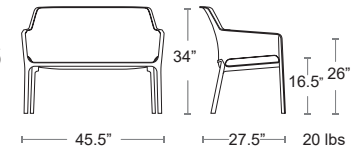

Arm Chair Pg. 25
Bit Side Chair Pg. 46
Bar Stool Pg.64

SALICE
40338.04.000