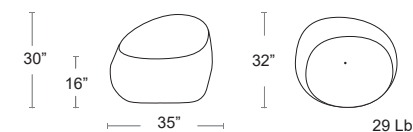

ANTRACITE
55007 - COFFEE TABLE