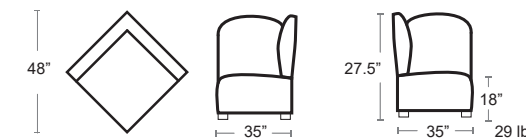

Skyline Corner Module

MSRP: \$1720 EA. SELL PRICE: **\$1110 EA.**

Select Custom Color Sunbrella Cushions or Replacement Volt Silver Cushion Set Sold Separately

MSRP: \$860 EA. SELL PRICE: **\$430 EA.**

SKY-00C