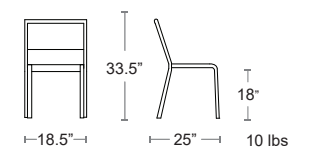

WALNUT WITH
IRON FRAME
1020-22-404

WENGE WITH BRUSHED
ALUMINUM FRAME
1020-06-402

OAK WITH BRUSHED
ALUMINUM FRAME
1020-06-401

GREY WITH
BLACK FRAME
1020-24-400

Find other Sid products
Armchair Pg.18,
Bench Pg.34,
Bar/Counter Stool Pg.59,
Backless Bar/Counter Pg.62,
Picnic Tables Pg.70,
Tables Pg.73, Table Tops Pg.97,
Lounge Pg.133