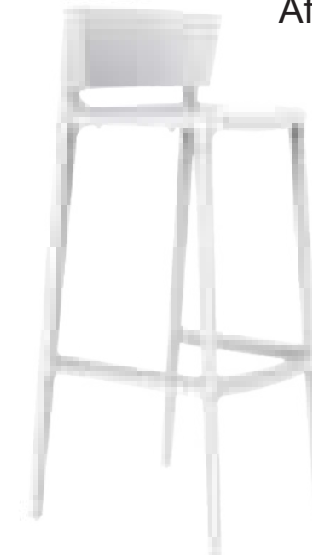

ALUMINUM/GREEN
9208-05-59

ALUMINUM/ANTRACITE
9208-05-22

ALUMINUM/ORANGE
9208-05-66

Africa Bar

Tubular resin and fiberglass frame • Solid resin and fiberglass seat and back
UV Protected

MSRP: \$450 EA. **SELL PRICE: \$290 EA.**

Armchair Pg.22, Side Chair Pg.45

WHITE
65029-WHITE

RED
65029-RED

BLACK
65029-BLACK

Brooklyn Backless Bar

Tubular resin and fiberglass frame • Solid resin and fiberglass seat
UV Protected

MSRP: \$390 EA. **SELL PRICE: \$260 EA.**