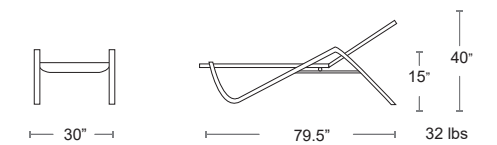

MSRP: \$2230 EA. SELL PRICE: **\$1450 EA.**

Armchair Pg.16,

195-41-300/86

195-23-300/52

Star Snack Table

Steel construction • E-coated powder coat finish
MSRP: \$1130 EA. SELL PRICE: **\$735 EA.**

BRONZE
482-41