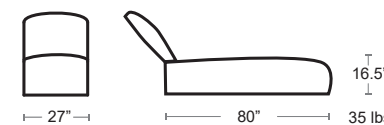

Can be used with or without the cushion

URBAN-415

Urban Modular Collection

Powder coated aluminum frame • Welded • Sling material seat and back for added comfort
Includes Sunbrella cushions • Zippered for easy cleaning
Sunbelievable Venus Steel AR442 13K
Custom cushion colors available Furniture Grade fabric • Allow 4-6 weeks for delivery