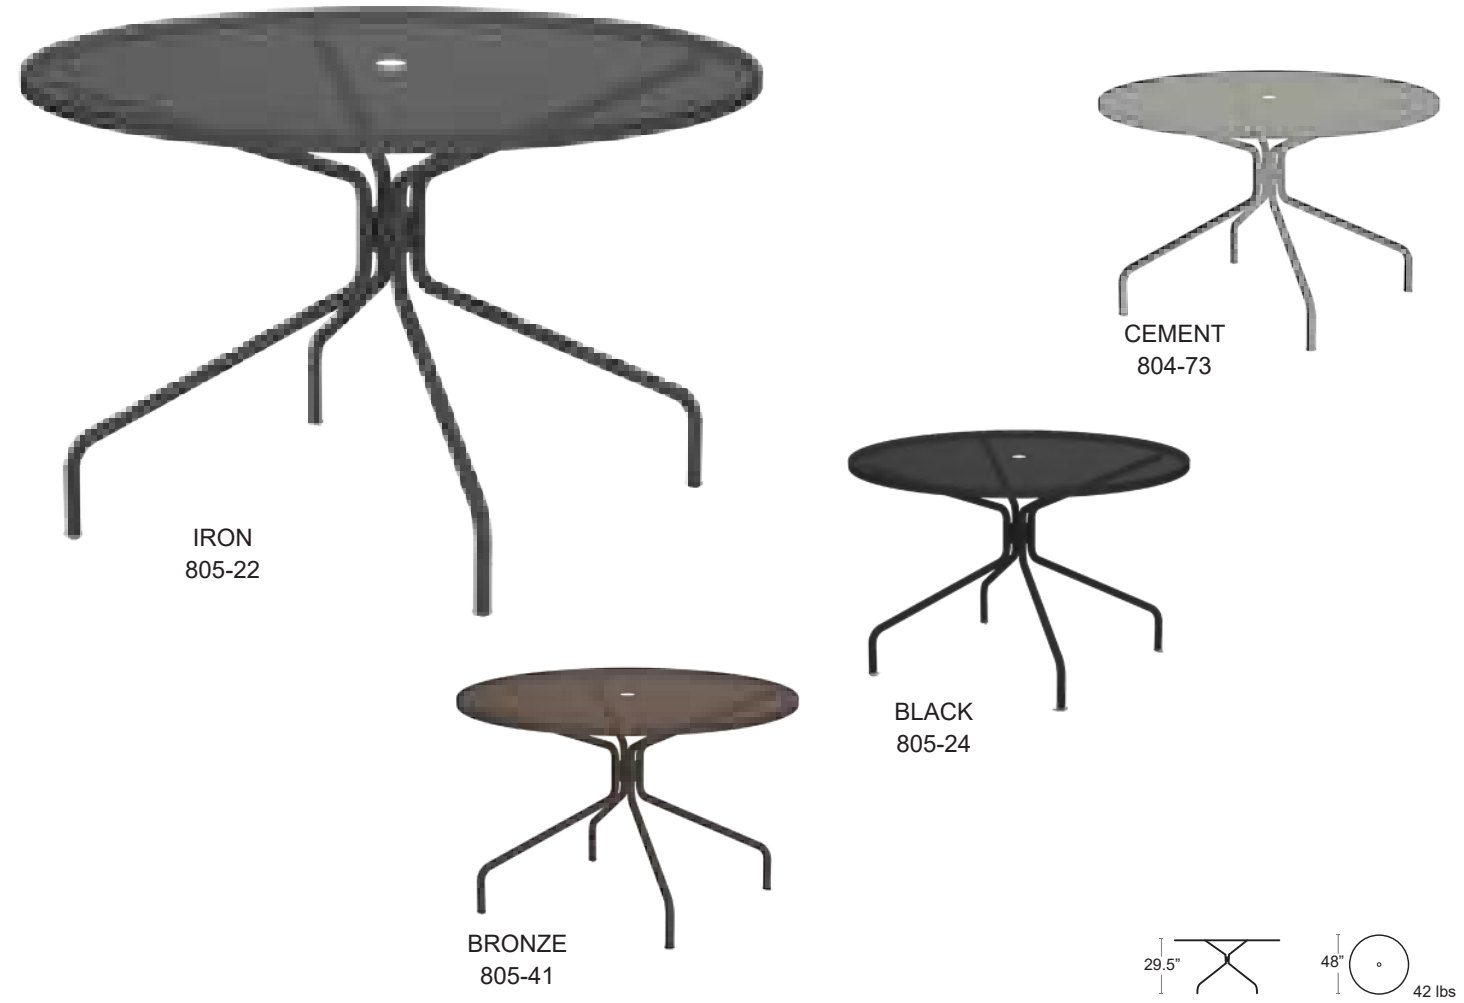

TABLES: DINING & BAR HEIGHT

Cambi Round 48"

Steel mesh top • 1 1/4" Thick • Tubular Steel legs • E-coated powder coat finish

3 levelers and 1 adjustable foot • Umbrella hole is 1.6"

MSRP: $1400 EA. SELL PRICE: $910 EA.