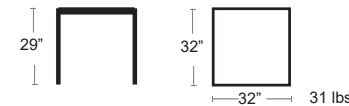

SELL PRICE: **\$910 EA.**

TABLES: DINING & BAR HEIGHT

Nova Square Tables 32"

Solid steel top • Square steel legs • E-coated powder coat finish • Self Leveling

32" Square

MSRP: \$700 EA.

SELL PRICE: **\$460 EA.**