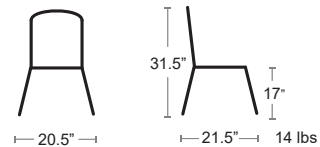

MSRP: \$540 EA. SELL PRICE: **\$350 EA.**

Backless Bar/Counter Stool Pg.60

CHERRY
655-50

IRON
655-22

Bridge **emu** MADE IN ITALY

Tubular steel frame • Steel slat seat and back • E-coated powder coat finish