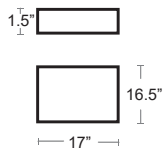

Arm Chair Pg.28, Lido Bar/Counter Stools Pg.65
See in stock cushions Pg.49

Cushions sunbrella

MADE IN NORTH AMERICA

Custom fit cushion with ties. Custom Sunbrella cushions available for a 40% Surcharge

MSRP: \$90 EA. **SELL PRICE: \$70 EA.**