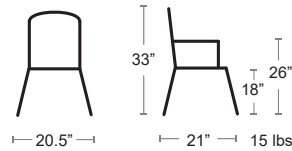

MSRP: \$640 EA. **SELL PRICE: \$410 EA.**
Side Chair Pg.37

IRON
151-22

Sid  **emuamericas** 

Square tubular aluminum frame • Wood-look powder coated aluminum slat seat and back

MSRP: \$620 EA. **SELL PRICE: \$400 EA.**

Find other Sid products
Bench Pg.34,
Side Chair Pg.39,
Bar/Counter Stool Pg.59,
Backless Bar/Counter Pg.62,
Picnic Tables Pg.70,
Tables Pg.73, Table Tops Pg.97,
Lounge Pg.133

WALNUT WITH
IRON FRAME
1120-22-404

MSRP: \$580 EA. SELL PRICE: **\$370 EA.**

Side Chair Pg.39,
Bar/Counter Stool Pg.56
Bench Pg.159

IRON
268-22

ARM CHAIRS

Darwin MADE IN ITALY

Tubular steel frame • Steel mesh seat and back • E-Coated powder coat finish