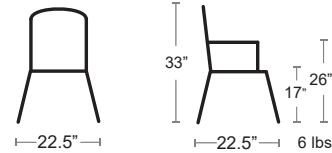

See in stock cushions Pg.29 Side Chair Pg.48, Lido Bar & Counter Stools Pg.65

MSRP: \$230 EA. SELL PRICE: **\$150 EA.**

Cushions

sunbrella MADE IN NORTH AMERICA

Custom fit cushion with ties. Custom Sunbrella colours available for a 40% Surcharge

MSRP: \$130 EA. SELL PRICE: \$90 EA.

Sunny Side Chair Pg. 51

ANTRACITE
NVS-030

Castello Arm Chair

Stackable fiberglass reinforced polypropylene seat with anodized aluminum legs • UV Protected with anti-static and antioxidant additives to resist dust and deterioration • Suitable for indoor and outdoor environments