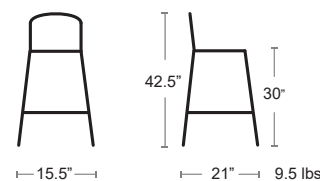

BLUE
164-61

BRONZE
164-41

Side Chair Pg.38

Side Chair Pg.39

Anna Bar

Square tubular aluminum frame • Solid aluminum seat and slat back
 Lacquered clear coat
 MSRP: \$780 EA. SELL PRICE: \$510 EA.

CUSTOMIZE YOUR ANNA STOOL
 188 DIFFERENT COLOURS
 Brushed aluminum powder coated in an available RAL colour
 Special Order
 MSRP: \$1090 EA. SELL PRICE: \$710 EA.