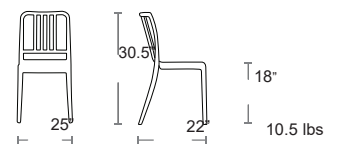

ARM CHAIRS

Doga Arm Chair

Uniformly colored fiberglass polypropylene resins with UV additives • Matte finish • Non-slip feet •

Recyclable resin
MSRP: $260 EA. SELL PRICE: $200 EA.

Side Chair Pg.47, Lounge Pg.143/144

Doga Cushion sunbrella

Made in North America • Sunbrella 100% Solution dyed acrylic • 1.8 lbs
Zippered removable cover • Velcro Ties • Washable
Custom Sunbrella cushions available for a 25% Surcharge

MSRP: $110 EA. SELL PRICE: $70 EA.

PEYTON GRANITE
DOGA-56075

SPECTRUM CARBON
DOGA-48085

CANVAS GRANITE
DOGA-5402

VOLT SILVER
DOGA-58020

ARM CHAIRS

Luna

Uniformly colored fiberglass polypropylene resins with UV additives • Matte finish • Non-slip feet •

Recyclable resin
MSRP: $250 EA. SELL PRICE: $170 EA.

Mambo

Uniformly colored fiberglass polypropylene resins with UV additives • Matte finish • Non-slip feet •

Recyclable resin
MSRP: $250 EA. SELL PRICE: $170 EA.

Seginus Arm Chair

Elegant stackable polypropylene and fiberglass chair with perforated seat and back.
UV Protected with anti-static and antioxidant additives to protect against dust and deterioration.

Suitable for indoor and outdoor environments.
MSRP: $230 EA. SELL PRICE: $150 EA.