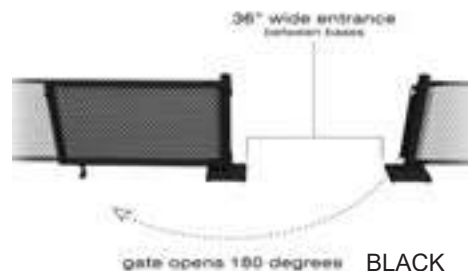

Bolt hole knock-outs for permanent mounting if needed

MSRP: \$3200 EA. SELL PRICE: **\$2100 EA.**

BLACK
GS001-PLUS2-001

SHADE

ONDA SOLID:   **GIULIO BARBIERI** 
MADE IN ITALY

Aluminum and galvanized polyester powder coated steel components • Hand operated retractable roof using concealed magnet system