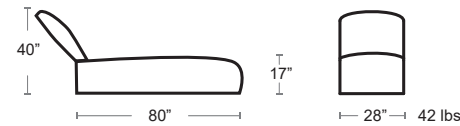

LOUNGE

City View Sun Lounger with Cushion

MSRP: $2000 EA. SELL PRICE: **$1300 EA.**

Select Custom Color Sunbrella Cushions or Replacement Volt Silver Cushion Set Sold Separately

MSRP: $1000 EA. SELL PRICE: **$500 EA.**

City View Tables

Welded powder coated aluminum frame • Parallel rectangular perforations for drainage

Console Table

MSRP: $840 EA. SELL PRICE: **$550 EA.**

Rectangle Coffee Table

MSRP: $700 EA. SELL PRICE: **$455 EA.**

Square Side Table

MSRP: $400 EA. SELL PRICE: **$260 EA.**

LOUNGE

Stone

As its name suggests it appears to be found in nature itself it can fit perfectly into any environment Made of polyethylene resin by rotational molding. 100% Recyclable. Suitable for indoor and outdoor use.

Stone Sofa

MSRP: $4400 EA. SELL PRICE: **$2850 EA.**

Stone Lounge Chair

MSRP: $2300 EA. SELL PRICE: **$1495 EA.**

Stone Coffee Table

MSRP: $1040 EA. SELL PRICE: **$680 EA.**