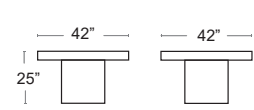

Commercial Patio Heater

Heavy duty stainless steel body • Weather resistant • Holds 20 or 30lb propane tanks
10+ Hours of burn time on High • Wheel kit included • Hose and regulator included
Easy on/off tank access • High output and fuel efficient burner • 45,000 BTHY

SPECIAL SELL PRICE: $519 EA.