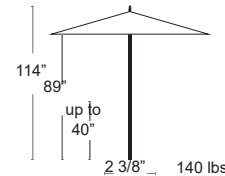

Bay Master MAX 13' Square

Brushed aluminum frame • Center pole and stem • Single vent • Market cut canopy
Sunbrella Marine Grade fabric • Manual lift with easy grip handle
All parts are replaceable

MSRP: $10600 EA. SELL PRICE: **$6900 EA.**