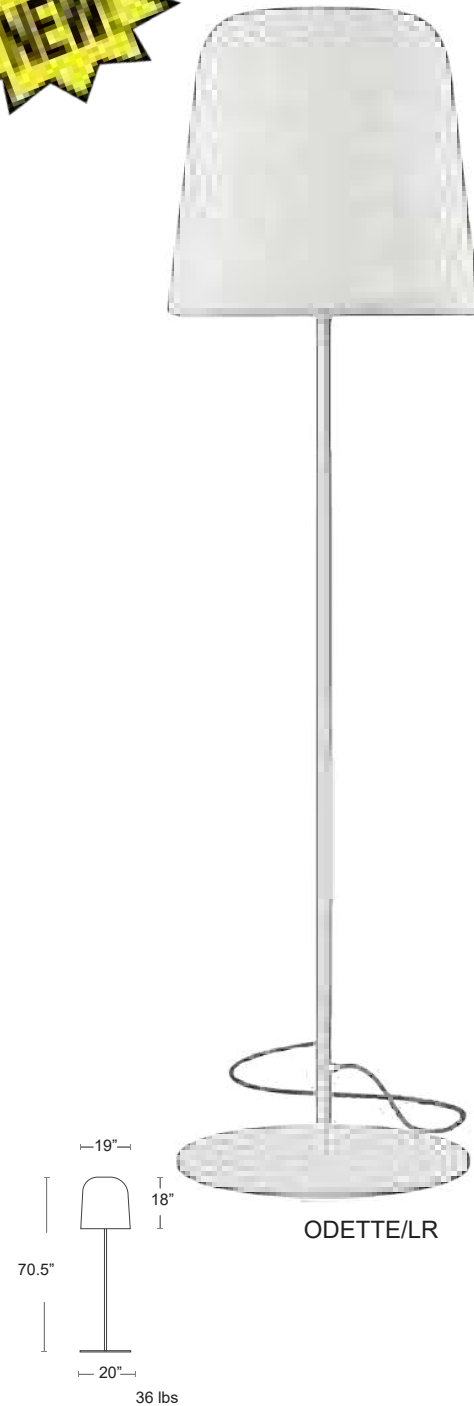

Odette Floor Lamp

Lampshade (linear polyethylene) achieved by rotational molding. UV protection. 100% recyclable, solution dyed. High degree of mechanical strength and resistance to impacts. Steel frame lacquered for outdoor usage.

MSRP: $2240 EA. SELL PRICE: **$1460 EA.**