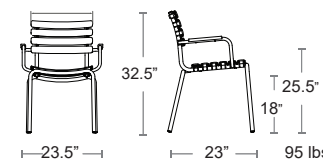

ARM CHAIRS

Sole **emu**

Tubular steel frame • Interlace steel mesh seat and back • E-coated powder coat finish

MSRP: $640 EA. **SELL PRICE: $410 EA.**
HD Side Chair Pg.37

ARM CHAIRS

ReCLIPS Arm Chair **HOUE**

A line of stackable chairs with wide plastic slats clipped on a light powder coated aluminum frame with optional Bamboo arm rests.

ReCLIPS is a product of Danish design and innovation, re-using post consumer polypropylene as a functional and stylish material for commercial furniture applications.

The slats are made from 97% household recycled polypropylene + color pigments + UV protection
Produced in Denmark.

MSRP: $600 EA. **SELL PRICE: $390 EA.**

BAMBOO ARMS AVAILABLE FOR ALL COLORS
PT-HOUE-BAMBOO ARM REST-03
MSRP: $20 EA. **SELL PRICE: $10 EA.**

Topper **emu**

Tubular steel frame • Small interlace steel mesh seat and back • E-coated powder coat finish

MSRP: $640 EA. **SELL PRICE: $410 EA.**
Side Chair Pg.37

Sid **emuamericas**

Square tubular aluminum frame • Wood-look powder coated aluminum slat seat and back

MSRP: $620 EA. **SELL PRICE: $400 EA.**

Find other Sid products
Bench Pg.34,
Side Chair Pg.39,
Bar/Counter Stool Pg.59,
Backless Bar/Counter Pg.62,
Picnic Tables Pg.70,
Tables Pg.73, Table Tops Pg.97,
Lounge Pg.133