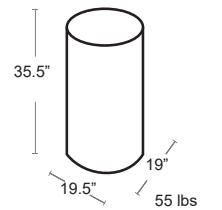

COMPLEMENTS

Doria Recycle Litter Bin

Steel • E-coated powder coat finish • 3 different 20 gallon compartments
Can be bolted down Hardware not included

MSRP: $5700 EA.   SELL PRICE: **$3700 EA.**

BLACK OXIRON/STAINLESS STEEL
U686

COMPLEMENTS

Dado Litter Bin With Rubbermaid Liner

Steel • E Coated powder coat finish
Can be bolted down • Hardware not included

MSRP: $3720 EA.   SELL PRICE: **$2420 EA.**

886+OR3567-G

Dara Litter Bin With Ashtray / Snuffer Large

Steel • 51 gal capacity • Can be bolted down • Hardware not included

MSRP: $5200 EA.   SELL PRICE: **$3380 EA.**

STEEL GREY
U694L

Deployee Litter Bin

Steel top and bottom • Mesh steel sides • E-coated powder coat finish
37 gallon capacity

Can be bolted down • Hardware not included
MSRP: $3230 EA.   SELL PRICE: **$2100 EA.**

JET BLACK / ALUMINUM
U638

Ecosens Litter Bin

Steel frame with Ferrus treatment,
Silver polyester powder coated finish • 100% Recycled poly planks front
and back.

2 x 20 gallon compartments

MSRP: $4200 EA.   SELL PRICE: **$2730 EA.**

Bench Pg.157

RECYCLED POLY &
SILVER RAL 9006
U662

Dara Litter Bin With Ashtray / Snuffer Medium

Steel • 25 gal capacity • Can be bolted down • Hardware not included

MSRP: $2600 EA.   SELL PRICE: **$1690 EA.**

STEEL GREY
U694S