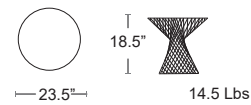

Solid steel frame and Top • E-coated powder coat finish

MSRP: \$1200 EA. SELL PRICE: \$780 EA.

WHITE
1208-23

BLACK
1208-24

BRONZE
1208-41

LOUNGE

Darwin Love Seat

Tubular steel frame • Steel mesh seat and back • E- Coated powder coat finish