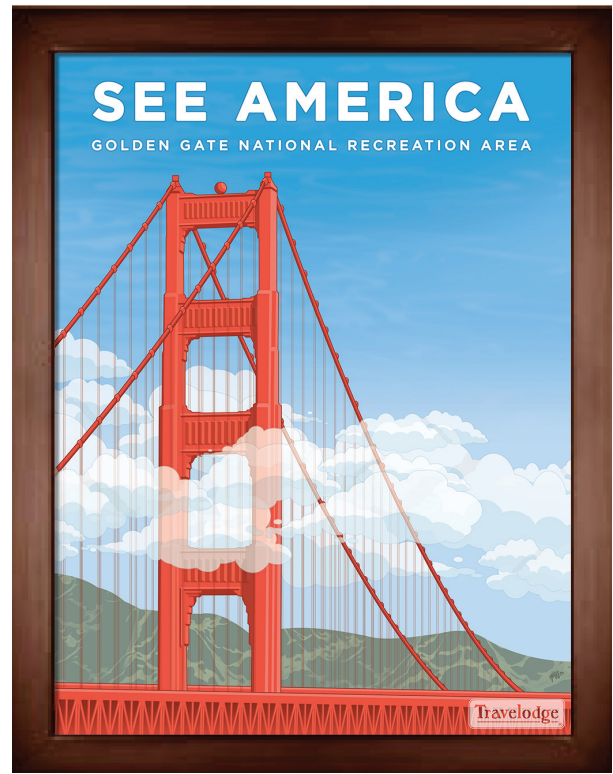

See America Art Program

#300.02.06 Lobby Area Fixtures and Finishes

Black

Espresso

Choose one (1) lobby image from more than 1,500 options at www.travelodgeimages.com. Each piece of art is available in two (2) sizes: 27.5" W x 39.5" H and 33.5" W x 43.5" H. Choose from two frame options: black and espresso.