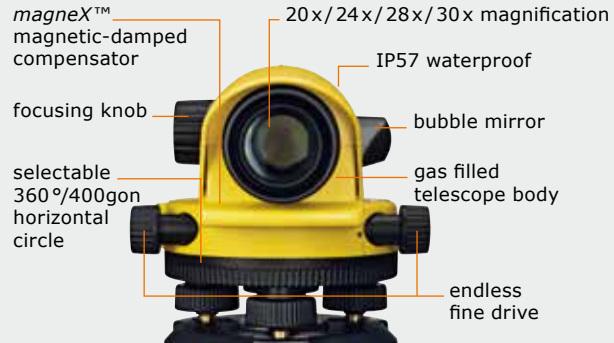

GeoMax Automatic Level

ZAL300 Series

ZAL300 Series

Get all your tasks done with GeoMax's level flagship. From daily levelling tasks to high accuracy – the ZAL300 Series is your first choice where robustness, comfort and accuracy count. It simply "Works when you do!"

Flexible and ergonomic

With four different types of magnifications, 20x, 24x, 28x and 30x, the ZAL300 series offers the accuracy of your choice. The patented *magneX™* compensator system from GeoMax used in the ZAL300 series with magnetic dampening makes stuck a thing of the past.

Built for toughest conditions

The ZAL300s class leading optics and *magneX™* compensator are imbedded in a sealed and shock protected housing making it highly resistant to bumps and all weather conditions. Even following a short drop the GeoMax ZAL300 continues to work with the same reliability and accuracy.

	ZAL330	ZAL328	ZAL324	ZAL320
Telescope				
Magnification	30x	28x	24x	20x
Objective aperture	40 mm		36 mm	30 mm
Minimum focusing distance	0.8 m		0.6 m	
Stadia multiplication constant	100			
Compensator				
Damping system	<i>magneX™</i> , automatic, magnetic-damped			
Working range	± 15'			
Setting accuracy (standard deviation)	< 0.3"		< 0.5"	
Levelling Accuracy				
Standard deviation for 1km double-run levelling	1.2 mm	1.5 mm	2.0 mm	2.5 mm
General				
Horizontal Circle	360 degree/400 gon, selectable			
Horizontal fine motion screws	Double-sided endless drive			
Sensitivity of circular bubble	10' / 2 mm			
Dust and Water resistance	Conforms to IP57 (Gas filled telescope)			
Base / Base screw	Concave and flat / 5/8"			
Weight	1.7 kg		1.6 kg	
Operating temperature range	-20°C to +50°C			